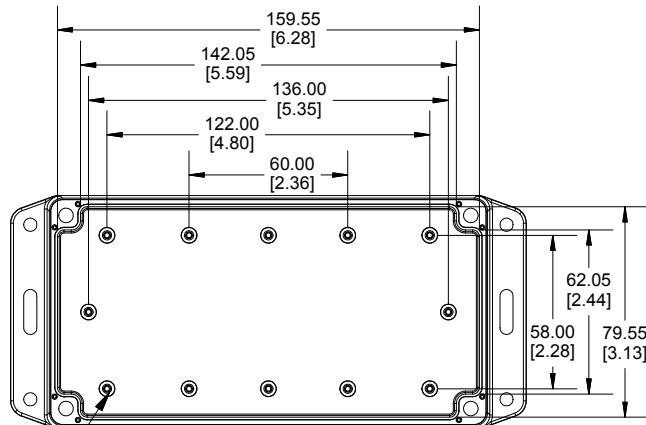

TOP VIEW

END VIEW SECTION A-A

SIDE VIEW SECTION B-B

BOTTOM BOX

INSIDE LID

INSIDE BOX

ACCEPTS M3 SELF-TAPPING SCREW

Dimensions:
mm
[inches]

NOTE	
Purchased assembly includes box, lid, string gasket, 4 PCB screws, and 4 lid screws.	
Recommended Torque : (43-50) Ozf.in / (30-35) cN.m	
RP Enclosure	
General Purpose ABS Light Grey (UL94 HB)	RP1175BF
General Purpose ABS Light Grey with Polycarbonate Clear Lid (UL94 HB)	RP1175CBF
Polycarbonate Off-White (UL94-V2)	RP1170BF
Polycarbonate Off-White with Clear Lid (UL94-V2)	RP1170CBF
ACCESSORIES	
Lid Screw (M3.5-0.6 X 10mm) (50 Pkg)	SC619-50
PCB Screw (M3 X 6mm Self-tapping) (50 Pkg)	SC622-50
General Purpose ABS Black Inner Panel 3mm Thick	STC117
Metal Inner Panel 1mm Thick	STA117
String Gasket EPDM Grey (2 Pkg)	RP117GASKET