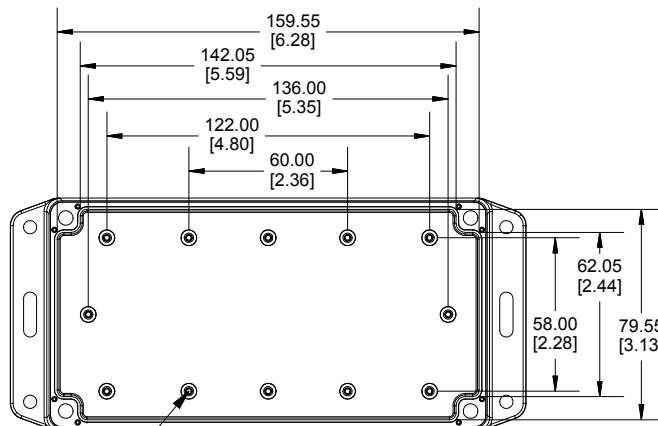

TOP VIEW

END VIEW SECTION A-A

SIDE VIEW SECTION B-B

BOTTOM BOX

INSIDE LID

INSIDE BOX

ACCEPTS M3 SELF-TAPPING SCREW

Dimensions:
mm
[inches]

NOTE

Purchased assembly includes box, lid, string gasket, 4 PCB screws, and 4 lid screws.

Recommended Torque : (43-50) Ozf.in / (30-35) cN.m

RP Enclosure

General Purpose ABS Light Grey (UL94 HB)	RP1185BF
General Purpose ABS Light Grey with Polycarbonate Clear Lid (UL94 HB)	RP1185CBF
Polycarbonate Off-White (UL94-V2)	RP1180BF
Polycarbonate Off-White with Clear Lid (UL94-V2)	RP1180CBF

ACCESSORIES

Lid Screw (M3.5-0.6 X 10mm) (50 Pkg)	SC619-50
PCB Screw (M3 X 6mm Self-tapping) (50 Pkg)	SC622-50
General Purpose ABS Black Inner Panel 3mm Thick	STC117
Metal Inner Panel 1mm Thick	STA117
String Gasket EPDM Grey (2 Pkg)	RP117GASKET