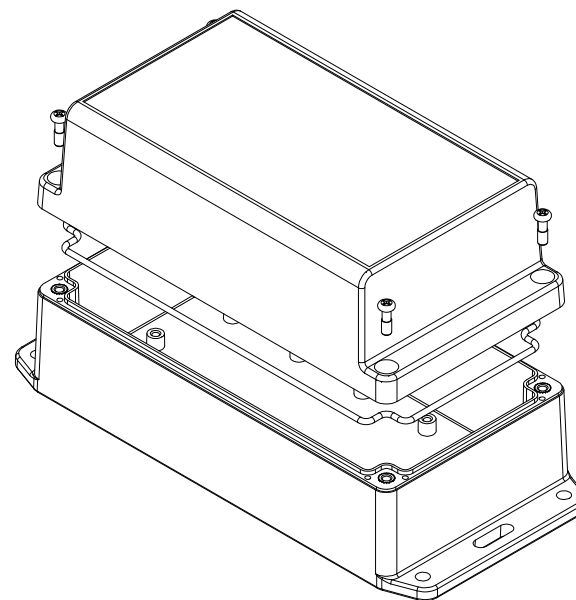

TOP VIEW

END VIEW SECTION A-A

SIDE VIEW SECTION B-B

BOTTOM BOX

INSIDE LID

INSIDE BOX

ACCEPTS M3 SELF-TAPPING SCREW

Dimensions:
mm
[inches]

NOTE

Purchased assembly includes box, lid, string gasket, 4 PCB screws, and 4 lid screws.

Recommended Torque : (43-50) Ozf.in / (30-35) cN.m

RP Enclosure

General Purpose ABS Light Grey (UL94 HB)	RP1185BF
General Purpose ABS Light Grey with Polycarbonate Clear Lid (UL94 HB)	RP1185CBF
Polycarbonate Off-White (UL94-V2)	RP1180BF
Polycarbonate Off-White with Clear Lid (UL94-V2)	RP1180CBF

ACCESSORIES

Lid Screw (M3.5-0.6 X 10mm) (50 Pkg)	SC619-50
PCB Screw (M3 X 6mm Self-tapping) (50 Pkg)	SC622-50
General Purpose ABS Black Inner Panel 3mm Thick	STC117
Metal Inner Panel 1mm Thick	STA117
String Gasket EPDM Grey (2 Pkg)	RP117GASKET