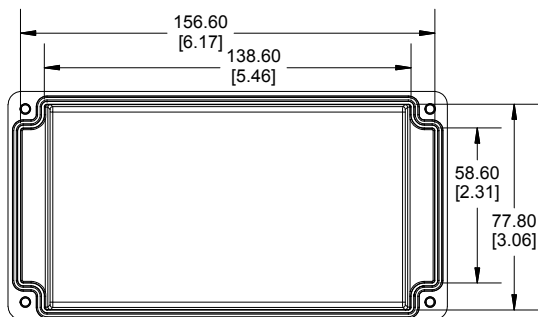

TOP VIEW

END VIEW SECTION A-A

SIDE VIEW SECTION B-B

BOTTOM BOX

INSIDE LID

INSIDE BOX

ACCEPTS M3 SELF-TAPPING SCREW

Dimensions:
mm
[inches]

NOTE

Purchased assembly includes box, lid, string gasket, 4 PCB screws, and 4 lid screws.

Recommended Torque : (43-50) Ozf.in / (30-35) cN.m

RP Enclosure

General Purpose ABS Light Grey (UL94 HB)	RP1185BF
General Purpose ABS Light Grey with Polycarbonate Clear Lid (UL94 HB)	RP1185CBF
Polycarbonate Off-White (UL94-V2)	RP1180BF
Polycarbonate Off-White with Clear Lid (UL94-V2)	RP1180CBF

ACCESSORIES

Lid Screw (M3.5-0.6 X 10mm) (50 Pkg)	SC619-50
PCB Screw (M3 X 6mm Self-tapping) (50 Pkg)	SC622-50
General Purpose ABS Black Inner Panel 3mm Thick	STC117
Metal Inner Panel 1mm Thick	STA117
String Gasket EPDM Grey (2 Pkg)	RP117GASKET