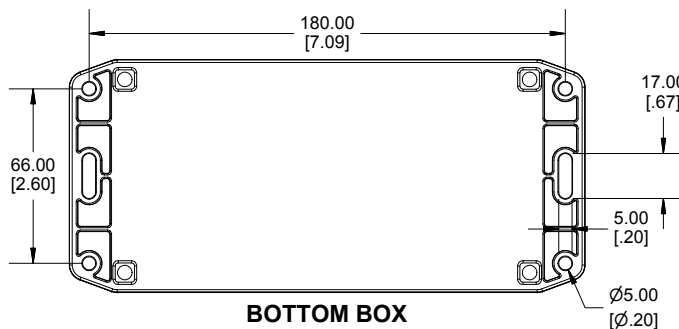

TOP VIEW

END VIEW SECTION A-A

SIDE VIEW SECTION B-B

BOTTOM BOX

INSIDE LID

INSIDE BOX

ACCEPTS M3 SELF-TAPPING SCREW

Dimensions:
mm
[inches]

NOTE

Purchased assembly includes box, lid, string gasket, 4 PCB screws, and 4 lid screws.

Recommended Torque : (43-50) Ozf.in / (30-35) cN.m

RP Enclosure

General Purpose ABS Light Grey (UL94 HB)	RP1185BF
General Purpose ABS Light Grey with Polycarbonate Clear Lid (UL94 HB)	RP1185CBF
Polycarbonate Off-White (UL94-V2)	RP1180BF
Polycarbonate Off-White with Clear Lid (UL94-V2)	RP1180CBF

ACCESSORIES

Lid Screw (M3.5-0.6 X 10mm) (50 Pkg)	SC619-50
PCB Screw (M3 X 6mm Self-tapping) (50 Pkg)	SC622-50
General Purpose ABS Black Inner Panel 3mm Thick	STC117
Metal Inner Panel 1mm Thick	STA117
String Gasket EPDM Grey (2 Pkg)	RP117GASKET