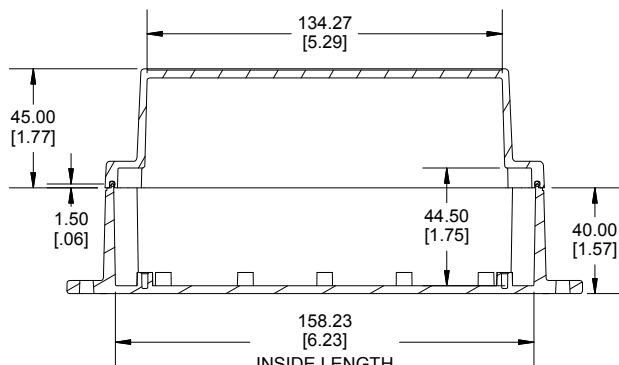

TOP VIEW

END VIEW SECTION A-A

SIDE VIEW SECTION B-B

BOTTOM BOX

INSIDE LID

INSIDE BOX

ACCEPTS M3 SELF-TAPPING SCREW

Dimensions:
mm
[inches]

NOTE

Purchased assembly includes box, lid, string gasket, 4 PCB screws, and 4 lid screws.

Recommended Torque : (43-50) Ozf.in / (30-35) cN.m

RP Enclosure

General Purpose ABS Light Grey (UL94 HB)	RP1185BF
General Purpose ABS Light Grey with Polycarbonate Clear Lid (UL94 HB)	RP1185CBF
Polycarbonate Off-White (UL94-V2)	RP1180BF
Polycarbonate Off-White with Clear Lid (UL94-V2)	RP1180CBF