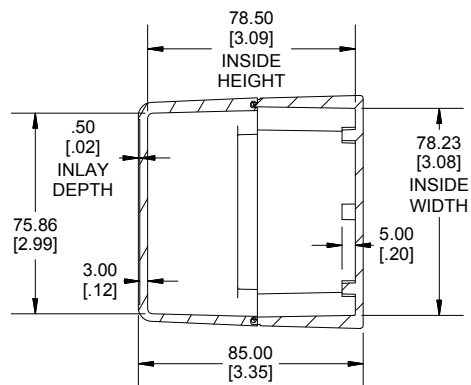

TOP VIEW

END VIEW SECTION A-A

SIDE VIEW SECTION B-B

BOTTOM BOX

INSIDE LID

INSIDE BOX

ACCEPTS M3 SELF-TAPPING SCREW

Dimensions:
mm
[inches]

NOTE

Purchased assembly includes box, lid, string gasket, 4 PCB screws, and 4 lid screws.

Recommended Torque : (43-50) Ozf.in / (30-35) cN.m

RP Enclosure

General Purpose ABS Light Grey (UL94 HB)	RP1185BF
General Purpose ABS Light Grey with Polycarbonate Clear Lid (UL94 HB)	RP1185CBF
Polycarbonate Off-White (UL94-V2)	RP1180BF
Polycarbonate Off-White with Clear Lid (UL94-V2)	RP1180CBF

ACCESSORIES

Lid Screw (M3.5-0.6 X 10mm) (50 Pkg)	SC619-50
PCB Screw (M3 X 6mm Self-tapping) (50 Pkg)	SC622-50
General Purpose ABS Black Inner Panel 3mm Thick	STC117
Metal Inner Panel 1mm Thick	STA117
String Gasket EPDM Grey (2 Pkg)	RP117GASKET