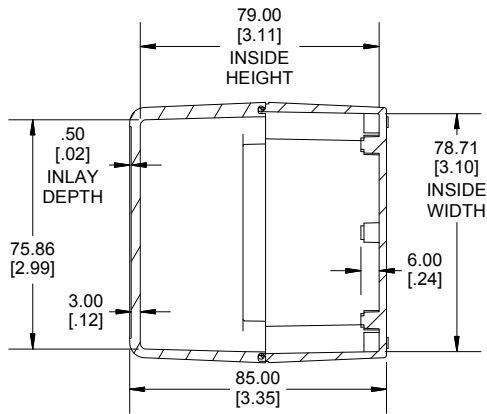

**TOP VIEW**

**END VIEW SECTION A-A**

**SIDE VIEW SECTION B-B**

**MOUNTING HOLES**

**INSIDE LID**

**INSIDE BOX**

**Dimensions:**  
mm  
[inches]

Enclosures can be Factory Modified (Milling, Drilling, Printing etc.)  
Contact Factory ([modshop@hammondmfg.com](mailto:modshop@hammondmfg.com)) for quotes  
Solid models of this enclosure available in .stp or .x\_t  
(Part number and text placement/orientation on our products are subject to change, we do not recommend using them as a locating reference for modification purposes)

NOTE	
Purchased assembly includes box, lid, string gasket, 4 PCB screws, and 4 lid screws.	
Recommended Torque : (43-50) Ozf.in / (30-35) cN.m	
RP Enclosure	
General Purpose ABS Light Grey (UL94 HB)	RP1185
General Purpose ABS Light Grey with Polycarbonate Clear Lid (UL94 HB)	RP1185C
Polycarbonate Off-White (UL94-V2)	RP1180
Polycarbonate Off-White with Clear Lid (UL94-V2)	RP1180C
ACCESSORIES	
Lid Screw (M3.5-0.6 X 10mm) (50 Pkg)	SC619-50
PCB Screw (M3 X 6mm Self-tapping) (50 Pkg)	SC622-50
General Purpose ABS Black Inner Panel 3mm Thick	STC117
Metal Inner Panel 1mm Thick	STA117
String Gasket EPDM Grey (2 Pkg)	RP117GASKET