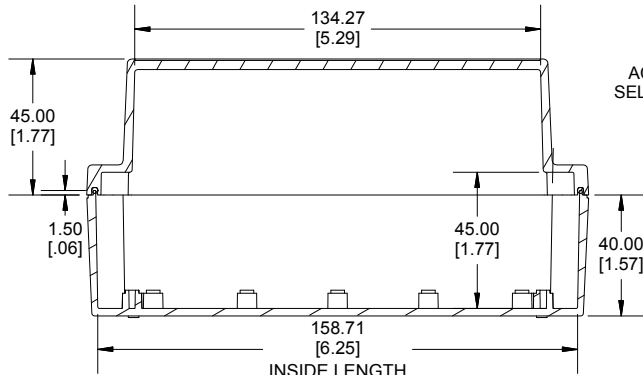

**TOP VIEW**

**END VIEW SECTION A-A**

**SIDE VIEW SECTION B-B**

**MOUNTING HOLES**

**INSIDE LID**

**INSIDE BOX**

**Dimensions:**  
mm  
[inches]

Enclosures can be Factory Modified (Milling, Drilling, Printing etc.)  
Contact Factory ([modshop@hammondmfg.com](mailto:modshop@hammondmfg.com)) for quotes  
Solid models of this enclosure available in .stp or .x\_t  
(Part number and text placement/orientation on our products are subject to change, we do not recommend using them as a locating reference for modification purposes)

NOTE	
Purchased assembly includes box, lid, string gasket, 4 PCB screws, and 4 lid screws.	
Recommended Torque : (43-50) Ozf.in / (30-35) cN.m	
RP Enclosure	
General Purpose ABS Light Grey (UL94 HB)	RP1185
General Purpose ABS Light Grey with Polycarbonate Clear Lid (UL94 HB)	RP1185C
Polycarbonate Off-White (UL94-V2)	RP1180
Polycarbonate Off-White with Clear Lid (UL94-V2)	RP1180C
ACCESSORIES	
Lid Screw (M3.5-0.6 X 10mm) (50 Pkg)	SC619-50
PCB Screw (M3 X 6mm Self-tapping) (50 Pkg)	SC622-50
General Purpose ABS Black Inner Panel 3mm Thick	STC117
Metal Inner Panel 1mm Thick	STA117
String Gasket EPDM Grey (2 Pkg)	RP117GASKET