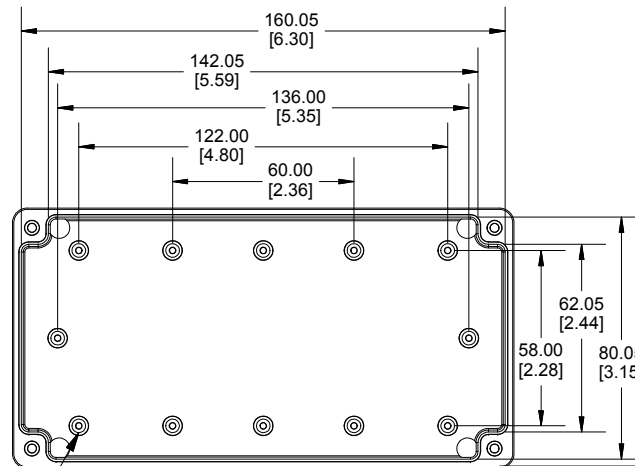

**TOP VIEW**

**END VIEW SECTION A-A**

**SIDE VIEW SECTION B-B**

**MOUNTING HOLES**

**INSIDE LID**

**INSIDE BOX**

**Dimensions:**  
mm  
[inches]

Enclosures can be Factory Modified (Milling, Drilling, Printing etc.)  
Contact Factory ([modshop@hammondmfg.com](mailto:modshop@hammondmfg.com)) for quotes  
Solid models of this enclosure available in .stp or .x\_t  
(Part number and text placement/orientation on our products are subject to change, we do not recommend using them as a locating reference for modification purposes)

NOTE	
Purchased assembly includes box, lid, string gasket, 4 PCB screws, and 4 lid screws.	
Recommended Torque : (43-50) Ozf.in / (30-35) cN.m	
RP Enclosure	
General Purpose ABS Light Grey (UL94 HB)	RP1185
General Purpose ABS Light Grey with Polycarbonate Clear Lid (UL94 HB)	RP1185C
Polycarbonate Off-White (UL94-V2)	RP1180
Polycarbonate Off-White with Clear Lid (UL94-V2)	RP1180C
ACCESSORIES	
Lid Screw (M3.5-0.6 X 10mm) (50 Pkg)	SC619-50
PCB Screw (M3 X 6mm Self-tapping) (50 Pkg)	SC622-50
General Purpose ABS Black Inner Panel 3mm Thick	STC117
Metal Inner Panel 1mm Thick	STA117
String Gasket EPDM Grey (2 Pkg)	RP117GASKET