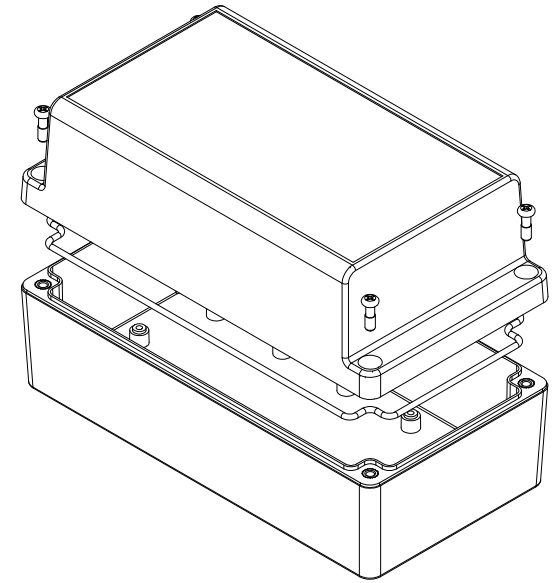

**TOP VIEW**

**END VIEW SECTION A-A**

**SIDE VIEW SECTION B-B**

**MOUNTING HOLES**

**INSIDE LID**

**INSIDE BOX**

**Dimensions:**  
mm  
[inches]

Enclosures can be Factory Modified (Milling, Drilling, Printing etc.)  
Contact Factory ([modshop@hammondmfg.com](mailto:modshop@hammondmfg.com)) for quotes  
Solid models of this enclosure available in .stp or .x\_t  
(Part number and text placement/orientation on our products are subject to change, we do not recommend using them as a locating reference for modification purposes)

NOTE	
Purchased assembly includes box, lid, string gasket, 4 PCB screws, and 4 lid screws.	
Recommended Torque : (43-50) Ozf.in / (30-35) cN.m	
RP Enclosure	
General Purpose ABS Light Grey (UL94 HB)	RP1185
General Purpose ABS Light Grey with Polycarbonate Clear Lid (UL94 HB)	RP1185C
Polycarbonate Off-White (UL94-V2)	RP1180
Polycarbonate Off-White with Clear Lid (UL94-V2)	RP1180C
ACCESSORIES	
Lid Screw (M3.5-0.6 X 10mm) (50 Pkg)	SC619-50
PCB Screw (M3 X 6mm Self-tapping) (50 Pkg)	SC622-50
General Purpose ABS Black Inner Panel 3mm Thick	STC117
Metal Inner Panel 1mm Thick	STA117
String Gasket EPDM Grey (2 Pkg)	RP117GASKET