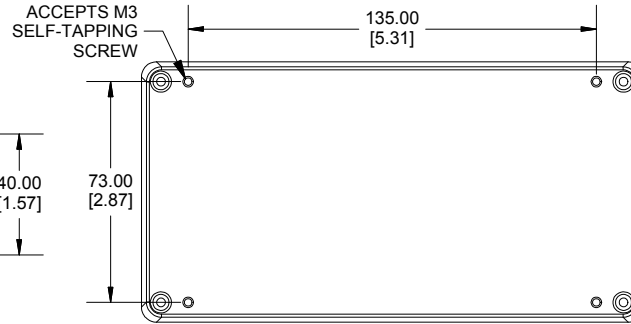

**TOP VIEW**

**END VIEW SECTION A-A**

**SIDE VIEW SECTION B-B**

**MOUNTING HOLES**

**INSIDE LID**

**INSIDE BOX**

**Dimensions:**  
mm  
[inches]

Enclosures can be Factory Modified (Milling, Drilling, Printing etc.)  
Contact Factory ([modshop@hammondmfg.com](mailto:modshop@hammondmfg.com)) for quotes  
Solid models of this enclosure available in .stp or .x\_t  
(Part number and text placement/orientation on our products are subject to change, we do not recommend using them as a locating reference for modification purposes)

NOTE	
Purchased assembly includes box, lid, string gasket, 4 PCB screws, and 4 lid screws.	
Recommended Torque : (43-50) Ozf.in / (30-35) cN.m	
RP Enclosure	
General Purpose ABS Light Grey (UL94 HB)	RP1185
General Purpose ABS Light Grey with Polycarbonate Clear Lid (UL94 HB)	RP1185C
Polycarbonate Off-White (UL94-V2)	RP1180
Polycarbonate Off-White with Clear Lid (UL94-V2)	RP1180C
ACCESSORIES	
Lid Screw (M3.5-0.6 X 10mm) (50 Pkg)	SC619-50
PCB Screw (M3 X 6mm Self-tapping) (50 Pkg)	SC622-50
General Purpose ABS Black Inner Panel 3mm Thick	STC117
Metal Inner Panel 1mm Thick	STA117
String Gasket EPDM Grey (2 Pkg)	RP117GASKET