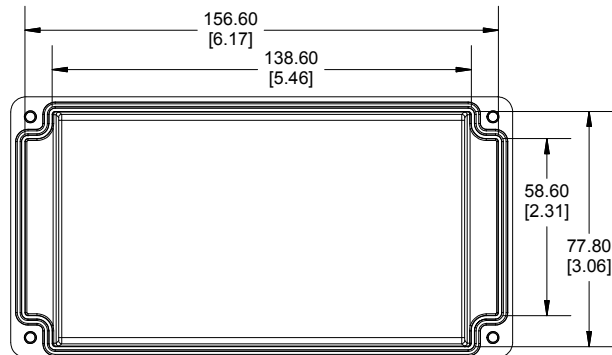

**TOP VIEW**

**END VIEW SECTION A-A**

**SIDE VIEW SECTION B-B**

**MOUNTING HOLES**

**INSIDE LID**

**INSIDE BOX**

**Dimensions:**  
mm  
[inches]

Enclosures can be Factory Modified (Milling, Drilling, Printing etc.)  
Contact Factory ([modshop@hammondmfg.com](mailto:modshop@hammondmfg.com)) for quotes  
Solid models of this enclosure available in .stp or .x\_t  
(Part number and text placement/orientation on our products are subject to change, we do not recommend using them as a locating reference for modification purposes)

NOTE	
Purchased assembly includes box, lid, string gasket, 4 PCB screws, and 4 lid screws.	
Recommended Torque : (43-50) Ozf.in / (30-35) cN.m	
RP Enclosure	
General Purpose ABS Light Grey (UL94 HB)	RP1185
General Purpose ABS Light Grey with Polycarbonate Clear Lid (UL94 HB)	RP1185C
Polycarbonate Off-White (UL94-V2)	RP1180
Polycarbonate Off-White with Clear Lid (UL94-V2)	RP1180C
ACCESSORIES	
Lid Screw (M3.5-0.6 X 10mm) (50 Pkg)	SC619-50
PCB Screw (M3 X 6mm Self-tapping) (50 Pkg)	SC622-50
General Purpose ABS Black Inner Panel 3mm Thick	STC117
Metal Inner Panel 1mm Thick	STA117
String Gasket EPDM Grey (2 Pkg)	RP117GASKET