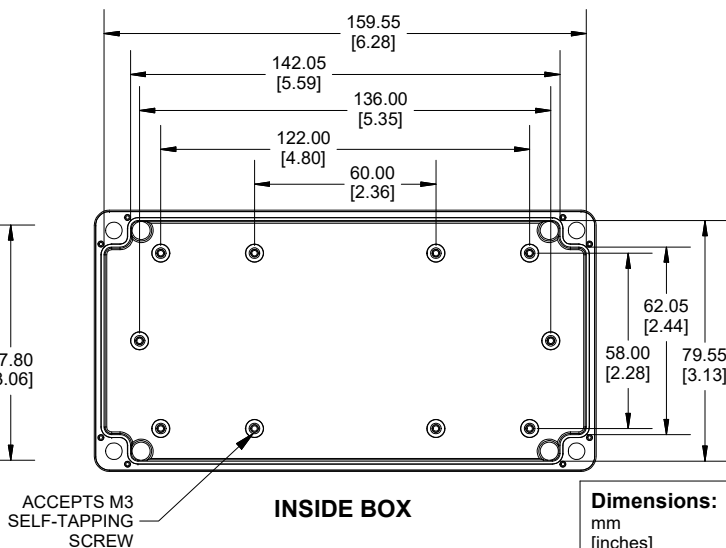

Enclosures can be Factory Modified (Milling, Drilling, Printing etc.)
 Contact Factory (modshop@hammfg.com) for quotes
 Solid models of this enclosure available in .stp or .x_t
 (Part number and text placement/orientation on our products are subject to change, we do not recommend using them as a locating reference for modification purposes)

NOTE	
Purchased assembly includes box, lid, string gasket, 4 PCB screws, and 4 lid screws.	
Recommended Torque : (43-50) Ozf.in / (30-35) cN.m	
RP Enclosure	
General Purpose ABS Light Grey (UL94 HB)	RP1195
General Purpose ABS Light Grey with Polycarbonate Clear Lid (UL94 HB)	RP1195C
Polycarbonate Off-White (UL94-V2)	RP1190
Polycarbonate Off-White with Clear Lid (UL94-V2)	RP1190C
ACCESSORIES	
Lid Screw (M3.5-0.6 X 10mm) (50 Pkg)	SC619-50
PCB Screw (M3 X 6mm Self-tapping) (50 Pkg)	SC622-50
General Purpose ABS Black Inner Panel 3mm Thick	STC117
Metal Inner Panel 1mm Thick	STA117
String Gasket EPDM Grey (2 Pkg)	RP117GASKET

Dimensions:
 mm
 [inches]

HAMMOND MANUFACTURING
 RP119
www.hammondmfg.com

X-ON Electronics

Largest Supplier of Electrical and Electronic Components

Click to view similar products for [Enclosures, Boxes & Cases](#) category: