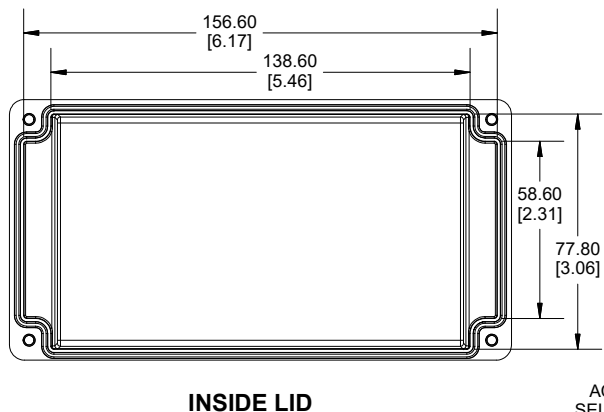

NOTE	
Purchased assembly includes box, lid, string gasket, 4 PCB screws, and 4 lid screws.	
Recommended Torque : (43-50) Ozf.in / (30-35) cN.m	
RP Enclosure	
General Purpose ABS Light Grey (UL94 HB)	RP1195
General Purpose ABS Light Grey with Polycarbonate Clear Lid (UL94 HB)	RP1195C
Polycarbonate Off-White (UL94-V2)	RP1190
Polycarbonate Off-White with Clear Lid (UL94-V2)	RP1190C
ACCESSORIES	
Lid Screw (M3.5-0.6 X 10mm) (50 Pkg)	SC619-50
PCB Screw (M3 X 6mm Self-tapping) (50 Pkg)	SC622-50
General Purpose ABS Black Inner Panel 3mm Thick	STC117
Metal Inner Panel 1mm Thick	STA117
String Gasket EPDM Grey (2 Pkg)	RP117GASKET

Dimensions:
 mm
 [inches]

HAMMOND MANUFACTURING
 RP119
www.hammondmfg.com

X-ON Electronics

Largest Supplier of Electrical and Electronic Components

Click to view similar products for [Enclosures, Boxes & Cases](#) category: