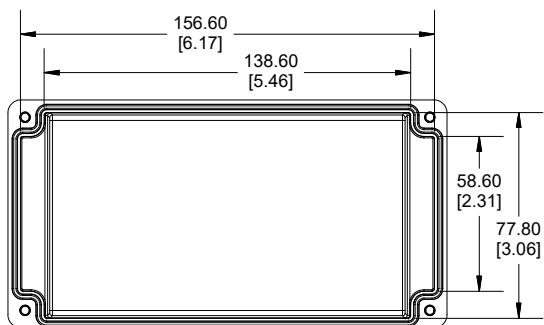

TOP VIEW

END VIEW SECTION A-A

SIDE VIEW SECTION B-B

BOTTOM BOX

INSIDE LID

INSIDE BOX

ACCEPTS M3 SELF-TAPPING SCREW

Dimensions:
mm
[inches]

NOTE	
Purchased assembly includes box, lid, string gasket, 4 PCB screws, and 4 lid screws.	
Recommended Torque : (43-50) Ozf.in / (30-35) cN.m	
RP Enclosure	
General Purpose ABS Light Grey (UL94 HB)	RP1195BF
General Purpose ABS Light Grey with Polycarbonate Clear Lid (UL94 HB)	RP1195CBF
Polycarbonate Off-White (UL94-V2)	RP1190BF
Polycarbonate Off-White with Clear Lid (UL94-V2)	RP1190CBF
ACCESSORIES	
Lid Screw (M3.5-0.6 X 10mm) (50 Pkg)	SC619-50
PCB Screw (M3 X 6mm Self-tapping) (50 Pkg)	SC622-50
General Purpose ABS Black Inner Panel 3mm Thick	STC117
Metal Inner Panel 1mm Thick	STA117
String Gasket EPDM Grey (2 Pkg)	RP117GASKET