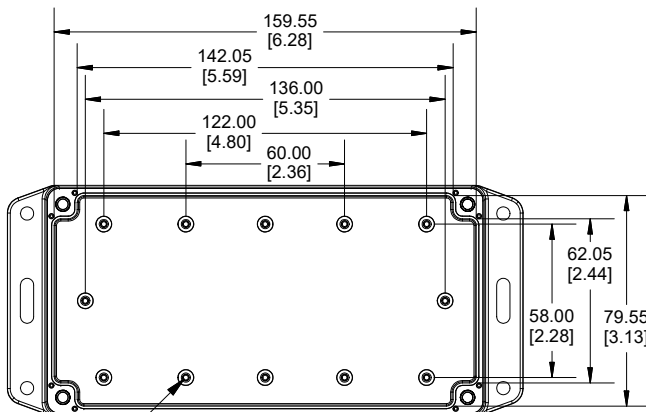

TOP VIEW

END VIEW SECTION A-A

SIDE VIEW SECTION B-B

BOTTOM BOX

INSIDE LID

INSIDE BOX

ACCEPTS M3 SELF-TAPPING SCREW

Dimensions:
mm
[inches]

NOTE	
Purchased assembly includes box, lid, string gasket, 4 PCB screws, and 4 lid screws.	
Recommended Torque : (43-50) Ozf.in / (30-35) cN.m	
RP Enclosure	
General Purpose ABS Light Grey (UL94 HB)	RP1195BF
General Purpose ABS Light Grey with Polycarbonate Clear Lid (UL94 HB)	RP1195CBF
Polycarbonate Off-White (UL94-V2)	RP1190BF
Polycarbonate Off-White with Clear Lid (UL94-V2)	RP1190CBF
ACCESSORIES	
Lid Screw (M3.5-0.6 X 10mm) (50 Pkg)	SC619-50
PCB Screw (M3 X 6mm Self-tapping) (50 Pkg)	SC622-50
General Purpose ABS Black Inner Panel 3mm Thick	STC117
Metal Inner Panel 1mm Thick	STA117
String Gasket EPDM Grey (2 Pkg)	RP117GASKET