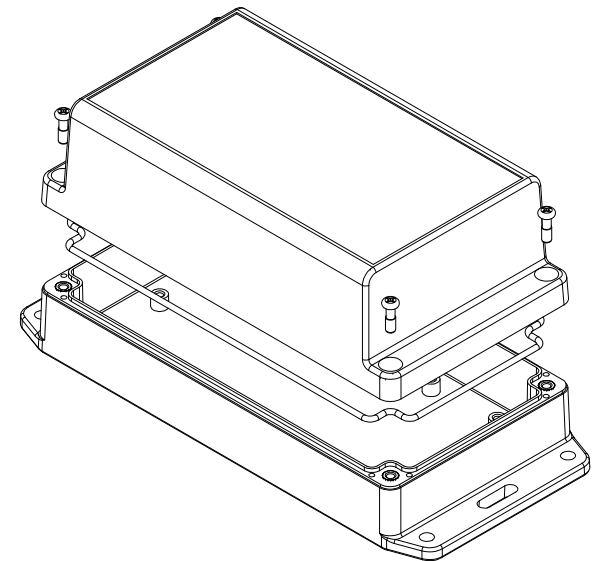

TOP VIEW

END VIEW SECTION A-A

SIDE VIEW SECTION B-B

BOTTOM BOX

INSIDE LID

INSIDE BOX

ACCEPTS M3 SELF-TAPPING SCREW

Dimensions:
mm
[inches]

NOTE	
Purchased assembly includes box, lid, string gasket, 4 PCB screws, and 4 lid screws.	
Recommended Torque : (43-50) Ozf.in / (30-35) cN.m	
RP Enclosure	
General Purpose ABS Light Grey (UL94 HB)	RP1195BF
General Purpose ABS Light Grey with Polycarbonate Clear Lid (UL94 HB)	RP1195CBF
Polycarbonate Off-White (UL94-V2)	RP1190BF
Polycarbonate Off-White with Clear Lid (UL94-V2)	RP1190CBF
ACCESSORIES	
Lid Screw (M3.5-0.6 X 10mm) (50 Pkg)	SC619-50
PCB Screw (M3 X 6mm Self-tapping) (50 Pkg)	SC622-50
General Purpose ABS Black Inner Panel 3mm Thick	STC117
Metal Inner Panel 1mm Thick	STA117
String Gasket EPDM Grey (2 Pkg)	RP117GASKET