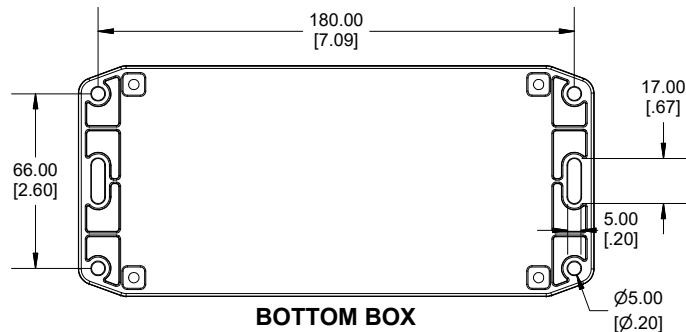

TOP VIEW

END VIEW SECTION A-A

SIDE VIEW SECTION B-B

BOTTOM BOX

INSIDE LID

INSIDE BOX

ACCEPTS M3 SELF-TAPPING SCREW

Dimensions:
mm
[inches]

NOTE	
Purchased assembly includes box, lid, string gasket, 4 PCB screws, and 4 lid screws.	
Recommended Torque : (43-50) Ozf.in / (30-35) cN.m	
RP Enclosure	
General Purpose ABS Light Grey (UL94 HB)	RP1195BF
General Purpose ABS Light Grey with Polycarbonate Clear Lid (UL94 HB)	RP1195CBF
Polycarbonate Off-White (UL94-V2)	RP1190BF
Polycarbonate Off-White with Clear Lid (UL94-V2)	RP1190CBF
ACCESSORIES	
Lid Screw (M3.5-0.6 X 10mm) (50 Pkg)	SC619-50
PCB Screw (M3 X 6mm Self-tapping) (50 Pkg)	SC622-50
General Purpose ABS Black Inner Panel 3mm Thick	STC117
Metal Inner Panel 1mm Thick	STA117
String Gasket EPDM Grey (2 Pkg)	RP117GASKET