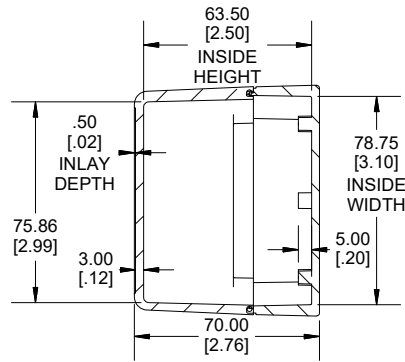

TOP VIEW

END VIEW SECTION A-A

SIDE VIEW SECTION B-B

BOTTOM BOX

INSIDE LID

INSIDE BOX

ACCEPTS M3 SELF-TAPPING SCREW

Dimensions:
mm
[inches]

NOTE	
Purchased assembly includes box, lid, string gasket, 4 PCB screws, and 4 lid screws.	
Recommended Torque : (43-50) Ozf.in / (30-35) cN.m	
RP Enclosure	
General Purpose ABS Light Grey (UL94 HB)	RP1195BF
General Purpose ABS Light Grey with Polycarbonate Clear Lid (UL94 HB)	RP1195CBF
Polycarbonate Off-White (UL94-V2)	RP1190BF
Polycarbonate Off-White with Clear Lid (UL94-V2)	RP1190CBF
ACCESSORIES	
Lid Screw (M3.5-0.6 X 10mm) (50 Pkg)	SC619-50
PCB Screw (M3 X 6mm Self-tapping) (50 Pkg)	SC622-50
General Purpose ABS Black Inner Panel 3mm Thick	STC117
Metal Inner Panel 1mm Thick	STA117
String Gasket EPDM Grey (2 Pkg)	RP117GASKET