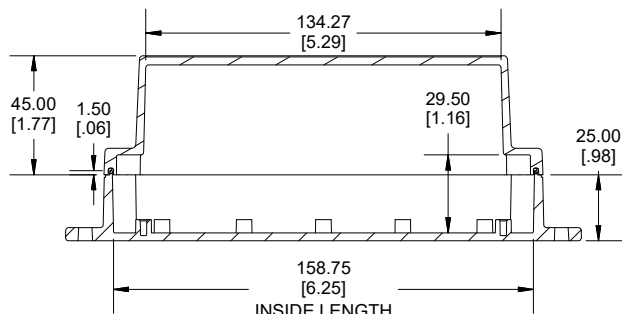

TOP VIEW

END VIEW SECTION A-A

SIDE VIEW SECTION B-B

BOTTOM BOX

INSIDE LID

INSIDE BOX

ACCEPTS M3 SELF-TAPPING SCREW

Dimensions:
mm
[inches]

NOTE	
Purchased assembly includes box, lid, string gasket, 4 PCB screws, and 4 lid screws.	
Recommended Torque : (43-50) Ozf.in / (30-35) cN.m	
RP Enclosure	
General Purpose ABS Light Grey (UL94 HB)	RP1195BF
General Purpose ABS Light Grey with Polycarbonate Clear Lid (UL94 HB)	RP1195CBF
Polycarbonate Off-White (UL94-V2)	RP1190BF
Polycarbonate Off-White with Clear Lid (UL94-V2)	RP1190CBF
ACCESSORIES	
Lid Screw (M3.5-0.6 X 10mm) (50 Pkg)	SC619-50
PCB Screw (M3 X 6mm Self-tapping) (50 Pkg)	SC622-50
General Purpose ABS Black Inner Panel 3mm Thick	STC117
Metal Inner Panel 1mm Thick	STA117
String Gasket EPDM Grey (2 Pkg)	RP117GASKET