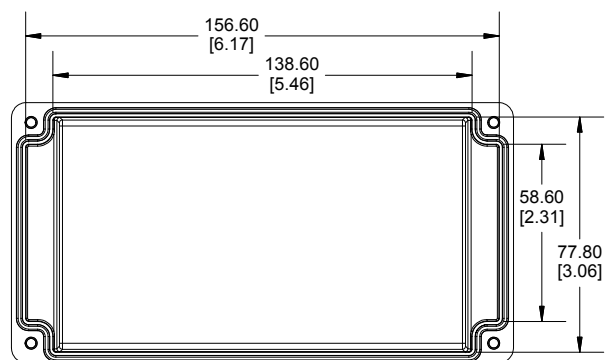

TOP VIEW

END VIEW SECTION A-A

SIDE VIEW SECTION B-B

MOUNTING HOLES

INSIDE LID

INSIDE BOX

ACCEPTS M3 SELF-TAPPING SCREW

Dimensions:
mm
[inches]

NOTE	
Purchased assembly includes box, lid, string gasket, 4 PCB screws, and 4 lid screws.	
Recommended Torque : (43-50) Ozf.in / (30-35) cN.m	
RP Enclosure	
General Purpose ABS Light Grey (UL94 HB)	RP1195
General Purpose ABS Light Grey with Polycarbonate Clear Lid (UL94 HB)	RP1195C
Polycarbonate Off-White (UL94-V2)	RP1190
Polycarbonate Off-White with Clear Lid (UL94-V2)	RP1190C
ACCESSORIES	
Lid Screw (M3.5-0.6 X 10mm) (50 Pkg)	SC619-50
PCB Screw (M3 X 6mm Self-tapping) (50 Pkg)	SC622-50
General Purpose ABS Black Inner Panel 3mm Thick	STC117
Metal Inner Panel 1mm Thick	STA117
String Gasket EPDM Grey (2 Pkg)	RP117GASKET