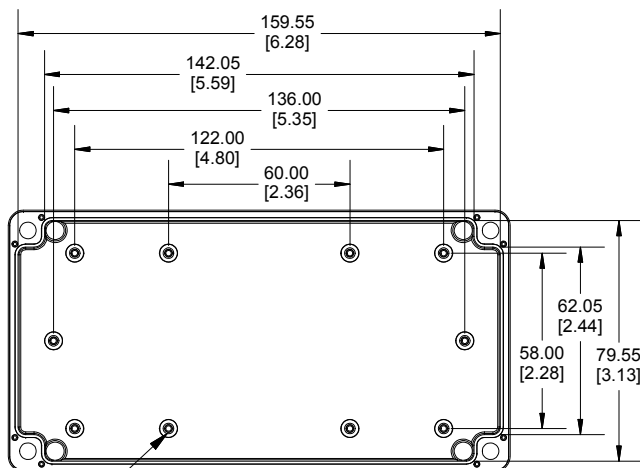

TOP VIEW

END VIEW SECTION A-A

SIDE VIEW SECTION B-B

MOUNTING HOLES

INSIDE LID

INSIDE BOX

ACCEPTS M3 SELF-TAPPING SCREW

Dimensions:
mm
[inches]

NOTE	
Purchased assembly includes box, lid, string gasket, 4 PCB screws, and 4 lid screws.	
Recommended Torque : (43-50) Ozf.in / (30-35) cN.m	
RP Enclosure	
General Purpose ABS Light Grey (UL94 HB)	RP1195
General Purpose ABS Light Grey with Polycarbonate Clear Lid (UL94 HB)	RP1195C
Polycarbonate Off-White (UL94-V2)	RP1190
Polycarbonate Off-White with Clear Lid (UL94-V2)	RP1190C
ACCESSORIES	
Lid Screw (M3.5-0.6 X 10mm) (50 Pkg)	SC619-50
PCB Screw (M3 X 6mm Self-tapping) (50 Pkg)	SC622-50
General Purpose ABS Black Inner Panel 3mm Thick	STC117
Metal Inner Panel 1mm Thick	STA117
String Gasket EPDM Grey (2 Pkg)	RP117GASKET