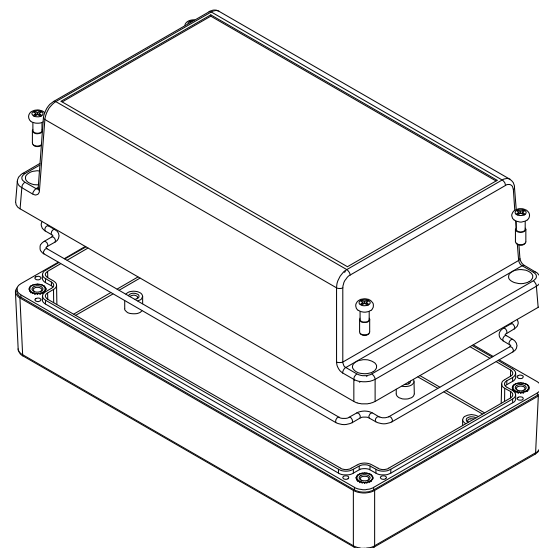

TOP VIEW

END VIEW SECTION A-A

SIDE VIEW SECTION B-B

MOUNTING HOLES

INSIDE LID

INSIDE BOX

ACCEPTS M3 SELF-TAPPING SCREW

Dimensions:
mm
[inches]

NOTE	
Purchased assembly includes box, lid, string gasket, 4 PCB screws, and 4 lid screws.	
Recommended Torque : (43-50) Ozf.in / (30-35) cN.m	
RP Enclosure	
General Purpose ABS Light Grey (UL94 HB)	RP1195
General Purpose ABS Light Grey with Polycarbonate Clear Lid (UL94 HB)	RP1195C
Polycarbonate Off-White (UL94-V2)	RP1190
Polycarbonate Off-White with Clear Lid (UL94-V2)	RP1190C
ACCESSORIES	
Lid Screw (M3.5-0.6 X 10mm) (50 Pkg)	SC619-50
PCB Screw (M3 X 6mm Self-tapping) (50 Pkg)	SC622-50
General Purpose ABS Black Inner Panel 3mm Thick	STC117
Metal Inner Panel 1mm Thick	STA117
String Gasket EPDM Grey (2 Pkg)	RP117GASKET