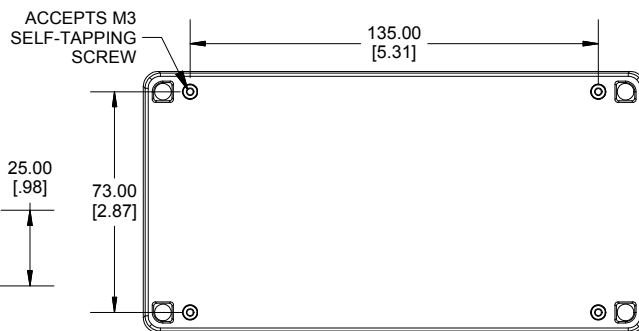

TOP VIEW

END VIEW SECTION A-A

SIDE VIEW SECTION B-B

MOUNTING HOLES

INSIDE LID

INSIDE BOX

ACCEPTS M3 SELF-TAPPING SCREW

Dimensions:
mm
[inches]

NOTE	
Purchased assembly includes box, lid, string gasket, 4 PCB screws, and 4 lid screws.	
Recommended Torque : (43-50) Ozf.in / (30-35) cN.m	
RP Enclosure	
General Purpose ABS Light Grey (UL94 HB)	RP1195
General Purpose ABS Light Grey with Polycarbonate Clear Lid (UL94 HB)	RP1195C
Polycarbonate Off-White (UL94-V2)	RP1190
Polycarbonate Off-White with Clear Lid (UL94-V2)	RP1190C
ACCESSORIES	
Lid Screw (M3.5-0.6 X 10mm) (50 Pkg)	SC619-50
PCB Screw (M3 X 6mm Self-tapping) (50 Pkg)	SC622-50
General Purpose ABS Black Inner Panel 3mm Thick	STC117
Metal Inner Panel 1mm Thick	STA117
String Gasket EPDM Grey (2 Pkg)	RP117GASKET