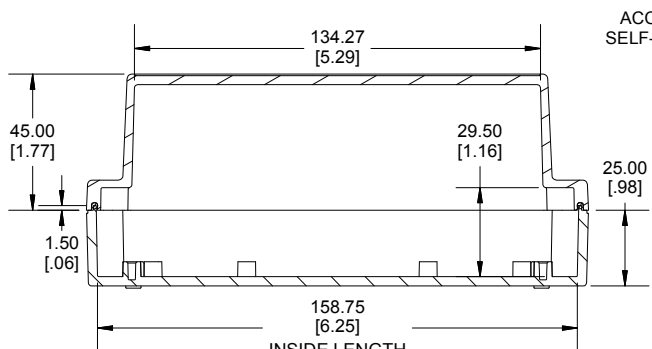

TOP VIEW

END VIEW SECTION A-A

SIDE VIEW SECTION B-B

MOUNTING HOLES

INSIDE LID

INSIDE BOX

ACCEPTS M3 SELF-TAPPING SCREW

Dimensions:
mm
[inches]

NOTE	
Purchased assembly includes box, lid, string gasket, 4 PCB screws, and 4 lid screws.	
Recommended Torque : (43-50) Ozf.in / (30-35) cN.m	
RP Enclosure	
General Purpose ABS Light Grey (UL94 HB)	RP1195
General Purpose ABS Light Grey with Polycarbonate Clear Lid (UL94 HB)	RP1195C
Polycarbonate Off-White (UL94-V2)	RP1190
Polycarbonate Off-White with Clear Lid (UL94-V2)	RP1190C
ACCESSORIES	
Lid Screw (M3.5-0.6 X 10mm) (50 Pkg)	SC619-50
PCB Screw (M3 X 6mm Self-tapping) (50 Pkg)	SC622-50
General Purpose ABS Black Inner Panel 3mm Thick	STC117
Metal Inner Panel 1mm Thick	STA117
String Gasket EPDM Grey (2 Pkg)	RP117GASKET