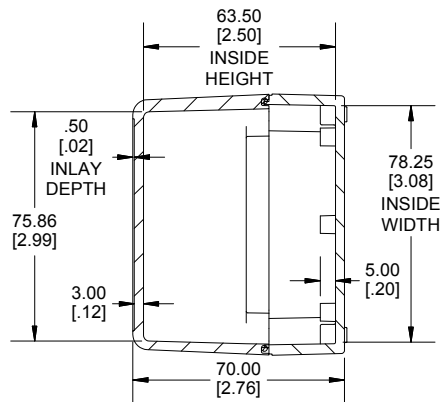

TOP VIEW

END VIEW SECTION A-A

SIDE VIEW SECTION B-B

MOUNTING HOLES

INSIDE LID

INSIDE BOX

ACCEPTS M3 SELF-TAPPING SCREW

Dimensions:
mm
[inches]

NOTE	
Purchased assembly includes box, lid, string gasket, 4 PCB screws, and 4 lid screws.	
Recommended Torque : (43-50) Ozf.in / (30-35) cN.m	
RP Enclosure	
General Purpose ABS Light Grey (UL94 HB)	RP1195
General Purpose ABS Light Grey with Polycarbonate Clear Lid (UL94 HB)	RP1195C
Polycarbonate Off-White (UL94-V2)	RP1190
Polycarbonate Off-White with Clear Lid (UL94-V2)	RP1190C
ACCESSORIES	
Lid Screw (M3.5-0.6 X 10mm) (50 Pkg)	SC619-50
PCB Screw (M3 X 6mm Self-tapping) (50 Pkg)	SC622-50
General Purpose ABS Black Inner Panel 3mm Thick	STC117
Metal Inner Panel 1mm Thick	STA117
String Gasket EPDM Grey (2 Pkg)	RP117GASKET