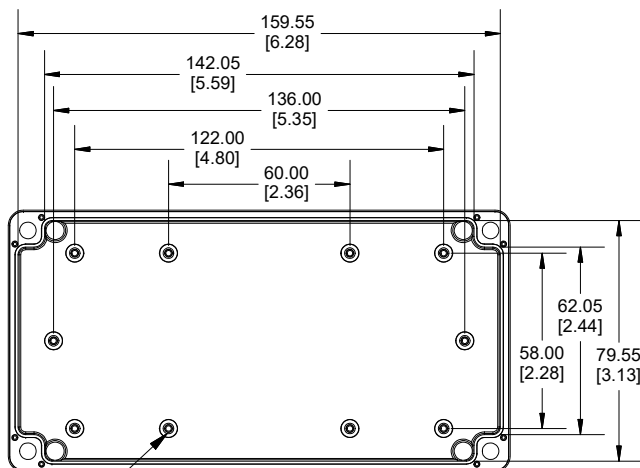

TOP VIEW

END VIEW SECTION A-A

SIDE VIEW SECTION B-B

MOUNTING HOLES

Enclosures can be Factory Modified (Milling, Drilling, Printing etc.)
 Contact Factory (modshop@hammfg.com) for quotes
 Solid models of this enclosure available in .stp or .x_t
 (Part number and text placement/orientation on our products are subject to change, we do not recommend using them as a locating reference for modification purposes)

NOTE	
Purchased assembly includes box, lid, string gasket, 4 PCB screws, and 4 lid screws.	
Recommended Torque : (43-50) Ozf.in / (30-35) cN.m	
RP Enclosure	
General Purpose ABS Light Grey (UL94 HB)	RP1195
General Purpose ABS Light Grey with Polycarbonate Clear Lid (UL94 HB)	RP1195C
Polycarbonate Off-White (UL94-V2)	RP1190
Polycarbonate Off-White with Clear Lid (UL94-V2)	RP1190C
ACCESSORIES	
Lid Screw (M3.5-0.6 X 10mm) (50 Pkg)	SC619-50
PCB Screw (M3 X 6mm Self-tapping) (50 Pkg)	SC622-50
General Purpose ABS Black Inner Panel 3mm Thick	STC117
Metal Inner Panel 1mm Thick	STA117
String Gasket EPDM Grey (2 Pkg)	RP117GASKET

INSIDE LID

INSIDE BOX

Dimensions:
 mm
 [inches]

HAMMOND MANUFACTURING

RP119

www.hammondmfg.com

X-ON Electronics

Largest Supplier of Electrical and Electronic Components