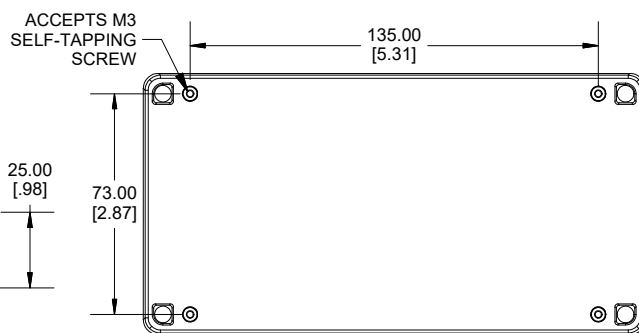

TOP VIEW

END VIEW SECTION A-A

SIDE VIEW SECTION B-B

MOUNTING HOLES

Enclosures can be Factory Modified (Milling, Drilling, Printing etc.)
 Contact Factory (modshop@hammfg.com) for quotes
 Solid models of this enclosure available in .stp or .x_t
 (Part number and text placement/orientation on our products are subject to change, we do not recommend using them as a locating reference for modification purposes)

NOTE	
Purchased assembly includes box, lid, string gasket, 4 PCB screws, and 4 lid screws.	
Recommended Torque : (43-50) Ozf.in / (30-35) cN.m	
RP Enclosure	
General Purpose ABS Light Grey (UL94 HB)	RP1195
General Purpose ABS Light Grey with Polycarbonate Clear Lid (UL94 HB)	RP1195C
Polycarbonate Off-White (UL94-V2)	RP1190
Polycarbonate Off-White with Clear Lid (UL94-V2)	RP1190C
ACCESSORIES	
Lid Screw (M3.5-0.6 X 10mm) (50 Pkg)	SC619-50
PCB Screw (M3 X 6mm Self-tapping) (50 Pkg)	SC622-50
General Purpose ABS Black Inner Panel 3mm Thick	STC117
Metal Inner Panel 1mm Thick	STA117
String Gasket EPDM Grey (2 Pkg)	RP117GASKET

INSIDE LID

INSIDE BOX

Dimensions:
 mm
 [inches]

HAMMOND MANUFACTURING

RP119

www.hammondmfg.com

X-ON Electronics

Largest Supplier of Electrical and Electronic Components