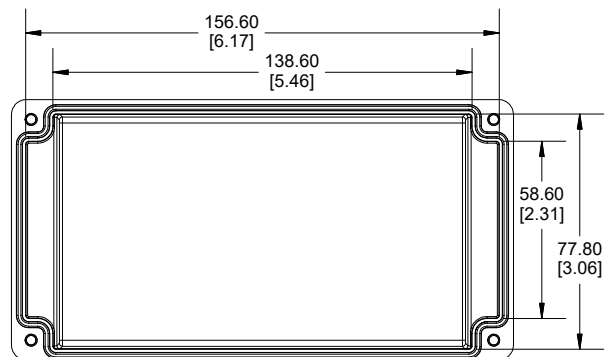

TOP VIEW

END VIEW SECTION A-A

SIDE VIEW SECTION B-B

MOUNTING HOLES

Enclosures can be Factory Modified (Milling, Drilling, Printing etc.)
 Contact Factory (modshop@hammfg.com) for quotes
 Solid models of this enclosure available in .stp or .x_t
 (Part number and text placement/orientation on our products are subject to change, we do not recommend using them as a locating reference for modification purposes)

NOTE	
Purchased assembly includes box, lid, string gasket, 4 PCB screws, and 4 lid screws.	
Recommended Torque : (43-50) Ozf.in / (30-35) cN.m	
RP Enclosure	
General Purpose ABS Light Grey (UL94 HB)	RP1195
General Purpose ABS Light Grey with Polycarbonate Clear Lid (UL94 HB)	RP1195C
Polycarbonate Off-White (UL94-V2)	RP1190
Polycarbonate Off-White with Clear Lid (UL94-V2)	RP1190C
ACCESSORIES	
Lid Screw (M3.5-0.6 X 10mm) (50 Pkg)	SC619-50
PCB Screw (M3 X 6mm Self-tapping) (50 Pkg)	SC622-50
General Purpose ABS Black Inner Panel 3mm Thick	STC117
Metal Inner Panel 1mm Thick	STA117
String Gasket EPDM Grey (2 Pkg)	RP117GASKET

INSIDE LID

INSIDE BOX

Dimensions:
 mm
 [inches]

HAMMOND MANUFACTURING

RP119

www.hammondmfg.com

X-ON Electronics

Largest Supplier of Electrical and Electronic Components