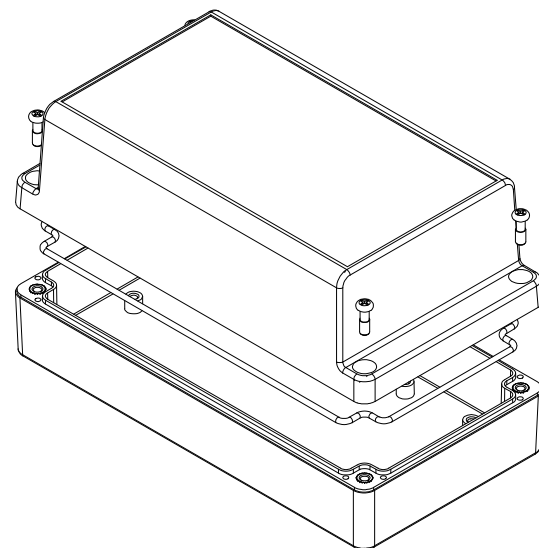

TOP VIEW

END VIEW SECTION A-A

SIDE VIEW SECTION B-B

MOUNTING HOLES

Enclosures can be Factory Modified (Milling, Drilling, Printing etc.)
 Contact Factory (modshop@hammfg.com) for quotes
 Solid models of this enclosure available in .stp or .x_t
 (Part number and text placement/orientation on our products are subject to change, we do not recommend using them as a locating reference for modification purposes)

NOTE	
Purchased assembly includes box, lid, string gasket, 4 PCB screws, and 4 lid screws.	
Recommended Torque : (43-50) Ozf.in / (30-35) cN.m	
RP Enclosure	
General Purpose ABS Light Grey (UL94 HB)	RP1195
General Purpose ABS Light Grey with Polycarbonate Clear Lid (UL94 HB)	RP1195C
Polycarbonate Off-White (UL94-V2)	RP1190
Polycarbonate Off-White with Clear Lid (UL94-V2)	RP1190C
ACCESSORIES	
Lid Screw (M3.5-0.6 X 10mm) (50 Pkg)	SC619-50
PCB Screw (M3 X 6mm Self-tapping) (50 Pkg)	SC622-50
General Purpose ABS Black Inner Panel 3mm Thick	STC117
Metal Inner Panel 1mm Thick	STA117
String Gasket EPDM Grey (2 Pkg)	RP117GASKET

INSIDE LID

INSIDE BOX

Dimensions:
 mm
 [inches]

HAMMOND MANUFACTURING

RP119

www.hammondmfg.com

X-ON Electronics

Largest Supplier of Electrical and Electronic Components