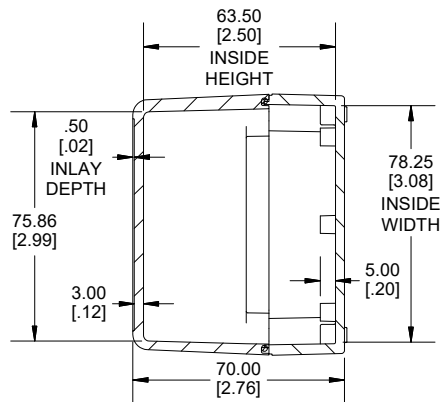

TOP VIEW

END VIEW SECTION A-A

SIDE VIEW SECTION B-B

MOUNTING HOLES

Enclosures can be Factory Modified (Milling, Drilling, Printing etc.)
 Contact Factory (modshop@hammfg.com) for quotes
 Solid models of this enclosure available in .stp or .x_t
 (Part number and text placement/orientation on our products are subject to change, we do not recommend using them as a locating reference for modification purposes)

NOTE	
Purchased assembly includes box, lid, string gasket, 4 PCB screws, and 4 lid screws.	
Recommended Torque : (43-50) Ozf.in / (30-35) cN.m	
RP Enclosure	
General Purpose ABS Light Grey (UL94 HB)	RP1195
General Purpose ABS Light Grey with Polycarbonate Clear Lid (UL94 HB)	RP1195C
Polycarbonate Off-White (UL94-V2)	RP1190
Polycarbonate Off-White with Clear Lid (UL94-V2)	RP1190C
ACCESSORIES	
Lid Screw (M3.5-0.6 X 10mm) (50 Pkg)	SC619-50
PCB Screw (M3 X 6mm Self-tapping) (50 Pkg)	SC622-50
General Purpose ABS Black Inner Panel 3mm Thick	STC117
Metal Inner Panel 1mm Thick	STA117
String Gasket EPDM Grey (2 Pkg)	RP117GASKET

INSIDE LID

INSIDE BOX

Dimensions:
 mm
 [inches]

HAMMOND MANUFACTURING

RP119

www.hammondmfg.com

X-ON Electronics

Largest Supplier of Electrical and Electronic Components