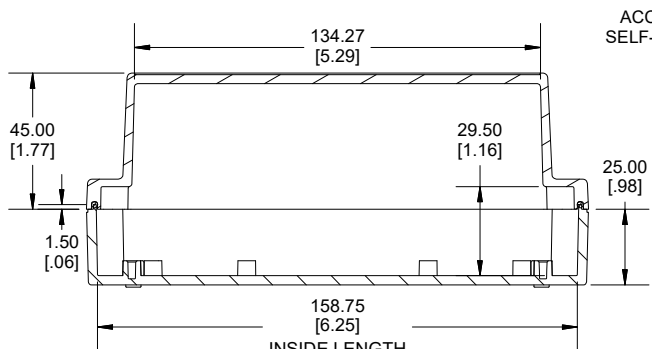

TOP VIEW

END VIEW SECTION A-A

SIDE VIEW SECTION B-B

MOUNTING HOLES

Enclosures can be Factory Modified (Milling, Drilling, Printing etc.)
 Contact Factory (modshop@hammfg.com) for quotes
 Solid models of this enclosure available in .stp or .x_t
 (Part number and text placement/orientation on our products are subject to change, we do not recommend using them as a locating reference for modification purposes)

NOTE	
Purchased assembly includes box, lid, string gasket, 4 PCB screws, and 4 lid screws.	
Recommended Torque : (43-50) Ozf.in / (30-35) cN.m	
RP Enclosure	
General Purpose ABS Light Grey (UL94 HB)	RP1195
General Purpose ABS Light Grey with Polycarbonate Clear Lid (UL94 HB)	RP1195C
Polycarbonate Off-White (UL94-V2)	RP1190
Polycarbonate Off-White with Clear Lid (UL94-V2)	RP1190C
ACCESSORIES	
Lid Screw (M3.5-0.6 X 10mm) (50 Pkg)	SC619-50
PCB Screw (M3 X 6mm Self-tapping) (50 Pkg)	SC622-50
General Purpose ABS Black Inner Panel 3mm Thick	STC117
Metal Inner Panel 1mm Thick	STA117
String Gasket EPDM Grey (2 Pkg)	RP117GASKET

INSIDE LID

INSIDE BOX

Dimensions:
 mm
 [inches]

HAMMOND MANUFACTURING

RP119

www.hammondmfg.com

X-ON Electronics

Largest Supplier of Electrical and Electronic Components