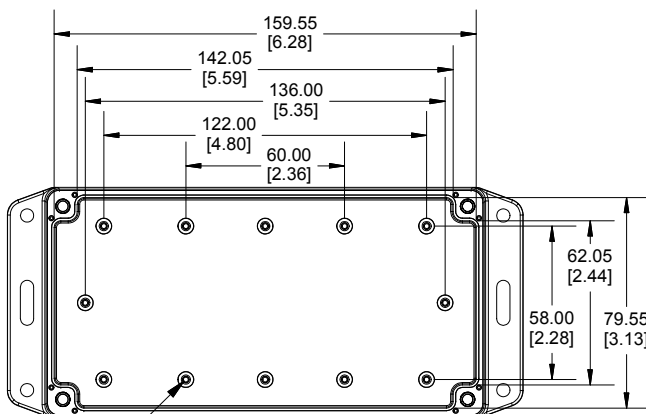

TOP VIEW

END VIEW SECTION A-A

SIDE VIEW SECTION B-B

BOTTOM BOX

INSIDE LID

INSIDE BOX

ACCEPTS M3 SELF-TAPPING SCREW

Dimensions:
mm
[inches]

NOTE	
Purchased assembly includes box, lid, string gasket, 4 PCB screws, and 4 lid screws.	
Recommended Torque : (43-50) Ozf.in / (30-35) cN.m	
RP Enclosure	
General Purpose ABS Light Grey (UL94 HB)	RP1195BF
General Purpose ABS Light Grey with Polycarbonate Clear Lid (UL94 HB)	RP1195CBF
Polycarbonate Off-White (UL94-V2)	RP1190BF
Polycarbonate Off-White with Clear Lid (UL94-V2)	RP1190CBF
ACCESSORIES	
Lid Screw (M3.5-0.6 X 10mm) (50 Pkg)	SC619-50
PCB Screw (M3 X 6mm Self-tapping) (50 Pkg)	SC622-50
General Purpose ABS Black Inner Panel 3mm Thick	STC117
Metal Inner Panel 1mm Thick	STA117
String Gasket EPDM Grey (2 Pkg)	RP117GASKET