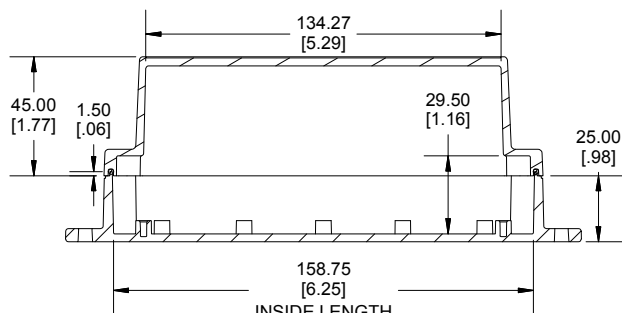

TOP VIEW

END VIEW SECTION A-A

SIDE VIEW SECTION B-B

BOTTOM BOX

INSIDE LID

INSIDE BOX

ACCEPTS M3 SELF-TAPPING SCREW

Dimensions:
mm
[inches]

NOTE	
Purchased assembly includes box, lid, string gasket, 4 PCB screws, and 4 lid screws.	
Recommended Torque : (43-50) Ozf.in / (30-35) cN.m	
RP Enclosure	
General Purpose ABS Light Grey (UL94 HB)	RP1195BF
General Purpose ABS Light Grey with Polycarbonate Clear Lid (UL94 HB)	RP1195CBF
Polycarbonate Off-White (UL94-V2)	RP1190BF
Polycarbonate Off-White with Clear Lid (UL94-V2)	RP1190CBF
ACCESSORIES	
Lid Screw (M3.5-0.6 X 10mm) (50 Pkg)	SC619-50
PCB Screw (M3 X 6mm Self-tapping) (50 Pkg)	SC622-50
General Purpose ABS Black Inner Panel 3mm Thick	STC117
Metal Inner Panel 1mm Thick	STA117
String Gasket EPDM Grey (2 Pkg)	RP117GASKET