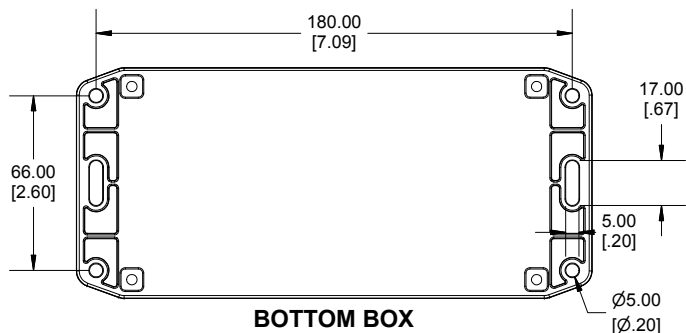

TOP VIEW

END VIEW SECTION A-A

SIDE VIEW SECTION B-B

BOTTOM BOX

INSIDE LID

INSIDE BOX

ACCEPTS M3 SELF-TAPPING SCREW

Dimensions:
mm
[inches]

NOTE	
Purchased assembly includes box, lid, string gasket, 4 PCB screws, and 4 lid screws.	
Recommended Torque : (43-50) Ozf.in / (30-35) cN.m	
RP Enclosure	
General Purpose ABS Light Grey (UL94 HB)	RP1195BF
General Purpose ABS Light Grey with Polycarbonate Clear Lid (UL94 HB)	RP1195CBF
Polycarbonate Off-White (UL94-V2)	RP1190BF
Polycarbonate Off-White with Clear Lid (UL94-V2)	RP1190CBF
ACCESSORIES	
Lid Screw (M3.5-0.6 X 10mm) (50 Pkg)	SC619-50
PCB Screw (M3 X 6mm Self-tapping) (50 Pkg)	SC622-50
General Purpose ABS Black Inner Panel 3mm Thick	STC117
Metal Inner Panel 1mm Thick	STA117
String Gasket EPDM Grey (2 Pkg)	RP117GASKET