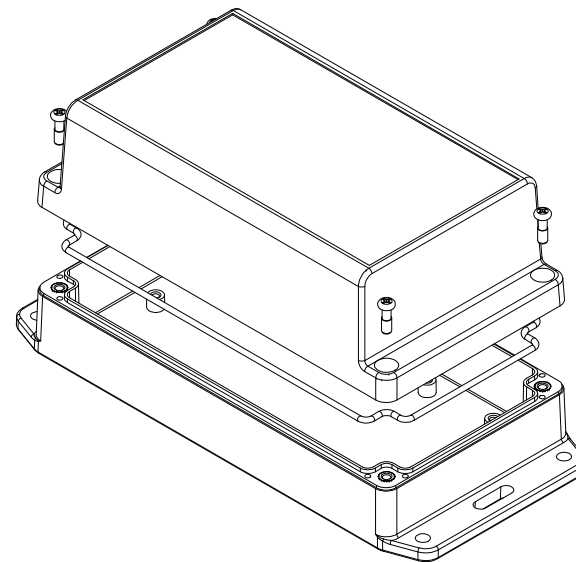

TOP VIEW

END VIEW SECTION A-A

SIDE VIEW SECTION B-B

BOTTOM BOX

INSIDE LID

INSIDE BOX

ACCEPTS M3 SELF-TAPPING SCREW

Dimensions:
mm
[inches]

NOTE	
Purchased assembly includes box, lid, string gasket, 4 PCB screws, and 4 lid screws.	
Recommended Torque : (43-50) Ozf.in / (30-35) cN.m	
RP Enclosure	
General Purpose ABS Light Grey (UL94 HB)	RP1195BF
General Purpose ABS Light Grey with Polycarbonate Clear Lid (UL94 HB)	RP1195CBF
Polycarbonate Off-White (UL94-V2)	RP1190BF
Polycarbonate Off-White with Clear Lid (UL94-V2)	RP1190CBF
ACCESSORIES	
Lid Screw (M3.5-0.6 X 10mm) (50 Pkg)	SC619-50
PCB Screw (M3 X 6mm Self-tapping) (50 Pkg)	SC622-50
General Purpose ABS Black Inner Panel 3mm Thick	STC117
Metal Inner Panel 1mm Thick	STA117
String Gasket EPDM Grey (2 Pkg)	RP117GASKET