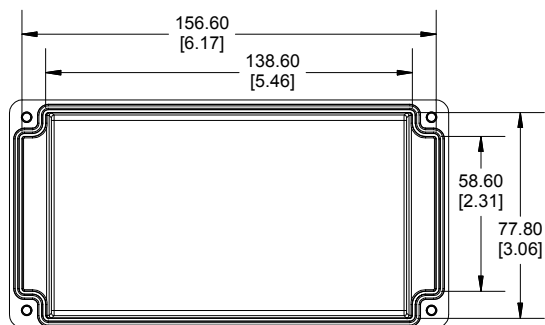

TOP VIEW

END VIEW SECTION A-A

SIDE VIEW SECTION B-B

BOTTOM BOX

INSIDE LID

INSIDE BOX

ACCEPTS M3 SELF-TAPPING SCREW

Dimensions:
mm
[inches]

NOTE	
Purchased assembly includes box, lid, string gasket, 4 PCB screws, and 4 lid screws.	
Recommended Torque : (43-50) Ozf.in / (30-35) cN.m	
RP Enclosure	
General Purpose ABS Light Grey (UL94 HB)	RP1195BF
General Purpose ABS Light Grey with Polycarbonate Clear Lid (UL94 HB)	RP1195CBF
Polycarbonate Off-White (UL94-V2)	RP1190BF
Polycarbonate Off-White with Clear Lid (UL94-V2)	RP1190CBF
ACCESSORIES	
Lid Screw (M3.5-0.6 X 10mm) (50 Pkg)	SC619-50
PCB Screw (M3 X 6mm Self-tapping) (50 Pkg)	SC622-50
General Purpose ABS Black Inner Panel 3mm Thick	STC117
Metal Inner Panel 1mm Thick	STA117
String Gasket EPDM Grey (2 Pkg)	RP117GASKET