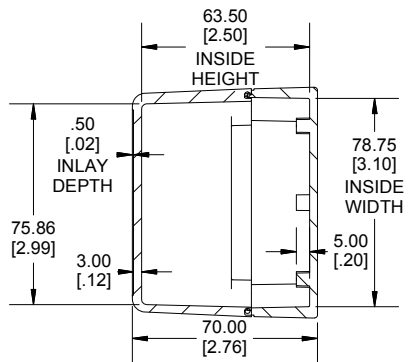

TOP VIEW

END VIEW SECTION A-A

SIDE VIEW SECTION B-B

BOTTOM BOX

INSIDE LID

INSIDE BOX

ACCEPTS M3 SELF-TAPPING SCREW

Dimensions:
mm
[inches]

NOTE	
Purchased assembly includes box, lid, string gasket, 4 PCB screws, and 4 lid screws.	
Recommended Torque : (43-50) Ozf.in / (30-35) cN.m	
RP Enclosure	
General Purpose ABS Light Grey (UL94 HB)	RP1195BF
General Purpose ABS Light Grey with Polycarbonate Clear Lid (UL94 HB)	RP1195CBF
Polycarbonate Off-White (UL94-V2)	RP1190BF
Polycarbonate Off-White with Clear Lid (UL94-V2)	RP1190CBF
ACCESSORIES	
Lid Screw (M3.5-0.6 X 10mm) (50 Pkg)	SC619-50
PCB Screw (M3 X 6mm Self-tapping) (50 Pkg)	SC622-50
General Purpose ABS Black Inner Panel 3mm Thick	STC117
Metal Inner Panel 1mm Thick	STA117
String Gasket EPDM Grey (2 Pkg)	RP117GASKET