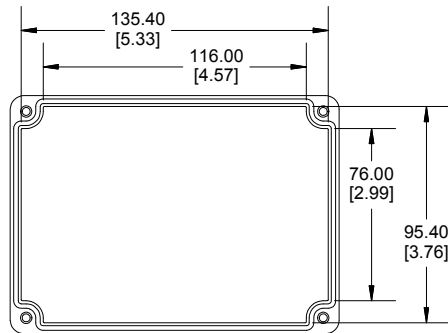

NOTE	
Purchased assembly includes box, lid, string gasket, 4 PCB screws, and 4 lid screws.	
Recommended Torque : (43-50) Ozf.in / (30-35) cN.m	

RP Enclosure	
General Purpose ABS Light Grey (UL94 HB)	RP1205BF
General Purpose ABS Light Grey with Polycarbonate Clear Lid (UL94 HB)	RP1205CBF
Polycarbonate Off-White (UL94-V2)	RP1200BF
Polycarbonate Off-White with Clear Lid (UL94-V2)	RP1200CBF

ACCESSORIES	
Lid Screw (M3.5-0.6 X 10mm) (50 Pkg)	SC619-50
PCB Screw (M3 X 6mm Self-tapping) (50 Pkg)	SC622-50
General Purpose ABS Black Inner Panel 3mm Thick	STC121
Metal Inner Panel 1mm Thick	STA121
String Gasket EPDM Grey (2 Pkg)	RP120GASKET

ACCEPTS M3 SELF-TAPPING SCREW

Dimensions:
mm
[inches]

HAMMOND MANUFACTURING
 RP120 BF
www.hammondmfg.com

INSIDE LID

INSIDE BOX

X-ON Electronics

Largest Supplier of Electrical and Electronic Components

Click to view similar products for [Enclosures, Boxes & Cases](#) category: