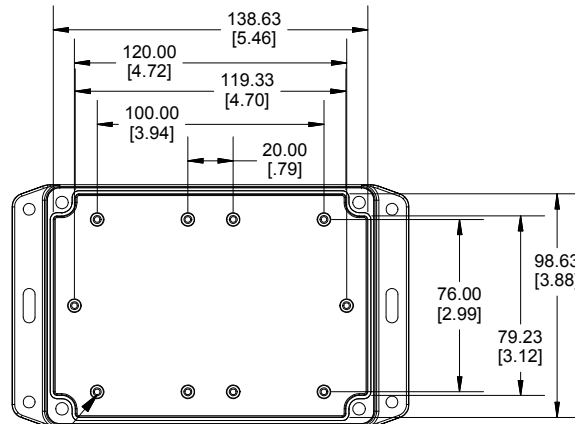

NOTE	
Purchased assembly includes box, lid, string gasket, 4 PCB screws, and 4 lid screws.	
Recommended Torque : (43-50) Ozf.in / (30-35) cN.m	

RP Enclosure	
General Purpose ABS Light Grey (UL94 HB)	RP1205BF
General Purpose ABS Light Grey with Polycarbonate Clear Lid (UL94 HB)	RP1205CBF
Polycarbonate Off-White (UL94-V2)	RP1200BF
Polycarbonate Off-White with Clear Lid (UL94-V2)	RP1200CBF

ACCESSORIES	
Lid Screw (M3.5-0.6 X 10mm) (50 Pkg)	SC619-50
PCB Screw (M3 X 6mm Self-tapping) (50 Pkg)	SC622-50
General Purpose ABS Black Inner Panel 3mm Thick	STC121
Metal Inner Panel 1mm Thick	STA121
String Gasket EPDM Grey (2 Pkg)	RP120GASKET

ACCEPTS M3 SELF-TAPPING SCREW

Dimensions:
mm
[inches]

HAMMOND MANUFACTURING
 RP120 BF
www.hammondmfg.com

INSIDE LID

INSIDE BOX

X-ON Electronics

Largest Supplier of Electrical and Electronic Components

Click to view similar products for [Enclosures, Boxes & Cases](#) category: