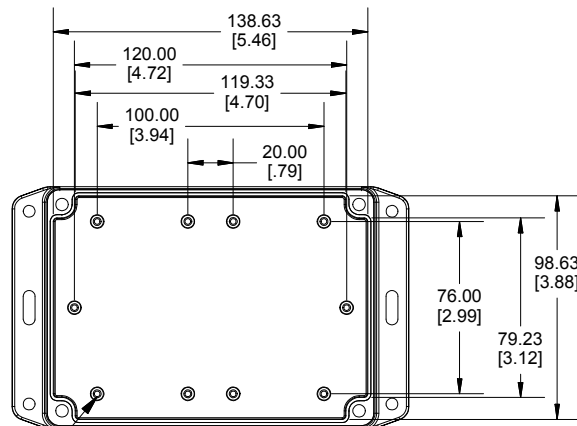

NOTE	
Purchased assembly includes box, lid, string gasket, 4 PCB screws, and 4 lid screws.	
Recommended Torque : (43-50) Ozf.in / (30-35) cN.m	

RP Enclosure	
General Purpose ABS Light Grey (UL94 HB)	RP1205BF
General Purpose ABS Light Grey with Polycarbonate Clear Lid (UL94 HB)	RP1205CBF
Polycarbonate Off-White (UL94-V2)	RP1200BF
Polycarbonate Off-White with Clear Lid (UL94-V2)	RP1200CBF

ACCESSORIES	
Lid Screw (M3.5-0.6 X 10mm) (50 Pkg)	SC619-50
PCB Screw (M3 X 6mm Self-tapping) (50 Pkg)	SC622-50
General Purpose ABS Black Inner Panel 3mm Thick	STC121
Metal Inner Panel 1mm Thick	STA121
String Gasket EPDM Grey (2 Pkg)	RP120GASKET

ACCEPTS M3 SELF-TAPPING SCREW

Dimensions:  
mm  
[inches]

**RP120 BF**  
[www.hammondmfg.com](http://www.hammondmfg.com)