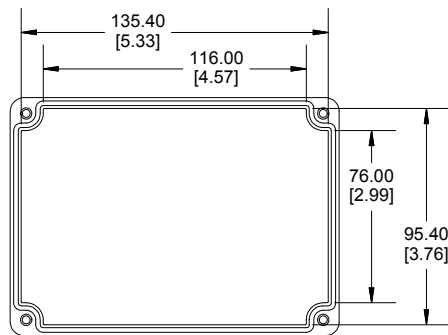

NOTE	
Purchased assembly includes box, lid, string gasket, 4 PCB screws, and 4 lid screws.	
Recommended Torque : (43-50) Ozf.in / (30-35) cN.m	

RP Enclosure	
General Purpose ABS Light Grey (UL94 HB)	RP1205BF
General Purpose ABS Light Grey with Polycarbonate Clear Lid (UL94 HB)	RP1205CBF
Polycarbonate Off-White (UL94-V2)	RP1200BF
Polycarbonate Off-White with Clear Lid (UL94-V2)	RP1200CBF

ACCESSORIES	
Lid Screw (M3.5-0.6 X 10mm) (50 Pkg)	SC619-50
PCB Screw (M3 X 6mm Self-tapping) (50 Pkg)	SC622-50
General Purpose ABS Black Inner Panel 3mm Thick	STC121
Metal Inner Panel 1mm Thick	STA121
String Gasket EPDM Grey (2 Pkg)	RP120GASKET

ACCEPTS M3 SELF-TAPPING SCREW

Dimensions:  
mm  
[inches]

**RP120 BF**  
[www.hammondmfg.com](http://www.hammondmfg.com)