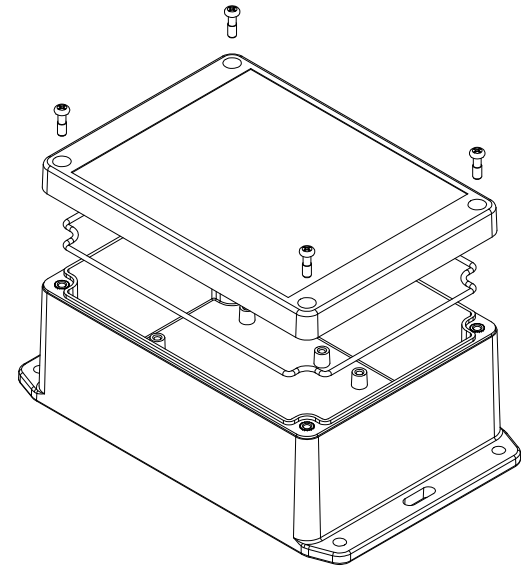

TOP VIEW

END VIEW SECTION A-A

SIDE VIEW SECTION B-B

BOTTOM BOX

INSIDE LID

INSIDE BOX

ACCEPTS M3 SELF-TAPPING SCREW

Dimensions:
mm
[inches]

NOTE	
Purchased assembly includes box, lid, string gasket, 4 PCB screws, and 4 lid screws.	
Recommended Torque : (43-50) Ozf.in / (30-35) cN.m	
RP Enclosure	
General Purpose ABS Light Grey (UL94 HB)	RP1215BF
General Purpose ABS Light Grey with Polycarbonate Clear Lid (UL94 HB)	RP1215CBF
Polycarbonate Off-White (UL94-V2)	RP1210BF
Polycarbonate Off-White with Clear Lid (UL94-V2)	RP1210CBF
ACCESSORIES	
Lid Screw (M3.5-0.6 X 10mm) (50 Pkg)	SC619-50
PCB Screw (M3 X 6mm Self-tapping) (50 Pkg)	SC622-50
General Purpose ABS Black Inner Panel 3mm Thick	STC121
Metal Inner Panel 1mm Thick	STA121
String Gasket EPDM Grey (2 Pkg)	RP120GASKET