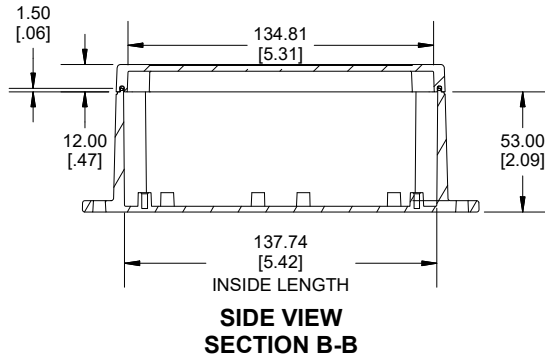

TOP VIEW

END VIEW SECTION A-A

SIDE VIEW SECTION B-B

BOTTOM BOX

INSIDE LID

INSIDE BOX

ACCEPTS M3 SELF-TAPPING SCREW

Dimensions:
mm
[inches]

NOTE	
Purchased assembly includes box, lid, string gasket, 4 PCB screws, and 4 lid screws.	
Recommended Torque : (43-50) Ozf.in / (30-35) cN.m	
RP Enclosure	
General Purpose ABS Light Grey (UL94 HB)	RP1215BF
General Purpose ABS Light Grey with Polycarbonate Clear Lid (UL94 HB)	RP1215CBF
Polycarbonate Off-White (UL94-V2)	RP1210BF
Polycarbonate Off-White with Clear Lid (UL94-V2)	RP1210CBF
ACCESSORIES	
Lid Screw (M3.5-0.6 X 10mm) (50 Pkg)	SC619-50
PCB Screw (M3 X 6mm Self-tapping) (50 Pkg)	SC622-50
General Purpose ABS Black Inner Panel 3mm Thick	STC121
Metal Inner Panel 1mm Thick	STA121
String Gasket EPDM Grey (2 Pkg)	RP120GASKET