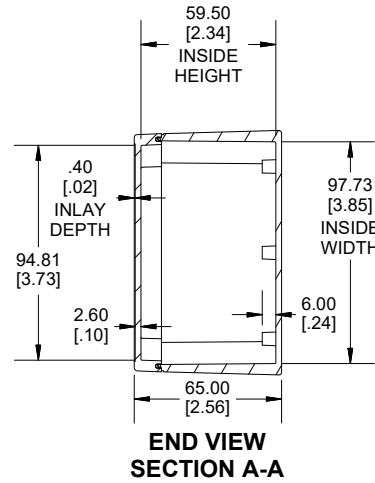

TOP VIEW

END VIEW SECTION A-A

SIDE VIEW SECTION B-B

BOTTOM BOX

INSIDE LID

INSIDE BOX

ACCEPTS M3 SELF-TAPPING SCREW

Dimensions:
mm
[inches]

NOTE	
Purchased assembly includes box, lid, string gasket, 4 PCB screws, and 4 lid screws.	
Recommended Torque : (43-50) Ozf.in / (30-35) cN.m	
RP Enclosure	
General Purpose ABS Light Grey (UL94 HB)	RP1215BF
General Purpose ABS Light Grey with Polycarbonate Clear Lid (UL94 HB)	RP1215CBF
Polycarbonate Off-White (UL94-V2)	RP1210BF
Polycarbonate Off-White with Clear Lid (UL94-V2)	RP1210CBF
ACCESSORIES	
Lid Screw (M3.5-0.6 X 10mm) (50 Pkg)	SC619-50
PCB Screw (M3 X 6mm Self-tapping) (50 Pkg)	SC622-50
General Purpose ABS Black Inner Panel 3mm Thick	STC121
Metal Inner Panel 1mm Thick	STA121
String Gasket EPDM Grey (2 Pkg)	RP120GASKET