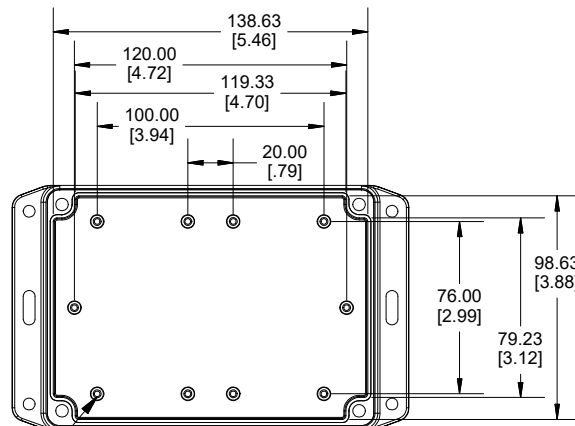

TOP VIEW

END VIEW SECTION A-A

SIDE VIEW SECTION B-B

BOTTOM BOX

INSIDE LID

INSIDE BOX

ACCEPTS M3 SELF-TAPPING SCREW

Dimensions:
mm
[inches]

NOTE	
Purchased assembly includes box, lid, string gasket, 4 PCB screws, and 4 lid screws.	
Recommended Torque : (43-50) Ozf.in / (30-35) cN.m	
RP Enclosure	
General Purpose ABS Light Grey (UL94 HB)	RP1215BF
General Purpose ABS Light Grey with Polycarbonate Clear Lid (UL94 HB)	RP1215CBF
Polycarbonate Off-White (UL94-V2)	RP1210BF
Polycarbonate Off-White with Clear Lid (UL94-V2)	RP1210CBF
ACCESSORIES	
Lid Screw (M3.5-0.6 X 10mm) (50 Pkg)	SC619-50
PCB Screw (M3 X 6mm Self-tapping) (50 Pkg)	SC622-50
General Purpose ABS Black Inner Panel 3mm Thick	STC121
Metal Inner Panel 1mm Thick	STA121
String Gasket EPDM Grey (2 Pkg)	RP120GASKET