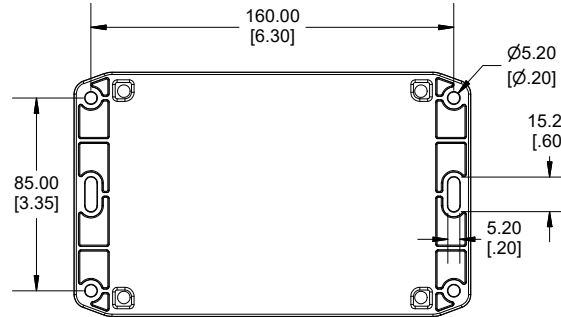

TOP VIEW

END VIEW SECTION A-A

SIDE VIEW SECTION B-B

BOTTOM BOX

INSIDE LID

INSIDE BOX

ACCEPTS M3 SELF-TAPPING SCREW

Dimensions:
mm
[inches]

NOTE	
Purchased assembly includes box, lid, string gasket, 4 PCB screws, and 4 lid screws.	
Recommended Torque : (43-50) Ozf.in / (30-35) cN.m	
RP Enclosure	
General Purpose ABS Light Grey (UL94 HB)	RP1215BF
General Purpose ABS Light Grey with Polycarbonate Clear Lid (UL94 HB)	RP1215CBF
Polycarbonate Off-White (UL94-V2)	RP1210BF
Polycarbonate Off-White with Clear Lid (UL94-V2)	RP1210CBF
ACCESSORIES	
Lid Screw (M3.5-0.6 X 10mm) (50 Pkg)	SC619-50
PCB Screw (M3 X 6mm Self-tapping) (50 Pkg)	SC622-50
General Purpose ABS Black Inner Panel 3mm Thick	STC121
Metal Inner Panel 1mm Thick	STA121
String Gasket EPDM Grey (2 Pkg)	RP120GASKET