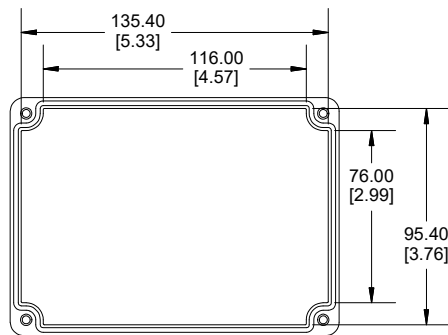

TOP VIEW

END VIEW SECTION A-A

SIDE VIEW SECTION B-B

BOTTOM BOX

INSIDE LID

INSIDE BOX

ACCEPTS M3 SELF-TAPPING SCREW

Dimensions:
mm
[inches]

NOTE	
Purchased assembly includes box, lid, string gasket, 4 PCB screws, and 4 lid screws.	
Recommended Torque : (43-50) Ozf.in / (30-35) cN.m	
RP Enclosure	
General Purpose ABS Light Grey (UL94 HB)	RP1215BF
General Purpose ABS Light Grey with Polycarbonate Clear Lid (UL94 HB)	RP1215CBF
Polycarbonate Off-White (UL94-V2)	RP1210BF
Polycarbonate Off-White with Clear Lid (UL94-V2)	RP1210CBF
ACCESSORIES	
Lid Screw (M3.5-0.6 X 10mm) (50 Pkg)	SC619-50
PCB Screw (M3 X 6mm Self-tapping) (50 Pkg)	SC622-50
General Purpose ABS Black Inner Panel 3mm Thick	STC121
Metal Inner Panel 1mm Thick	STA121
String Gasket EPDM Grey (2 Pkg)	RP120GASKET