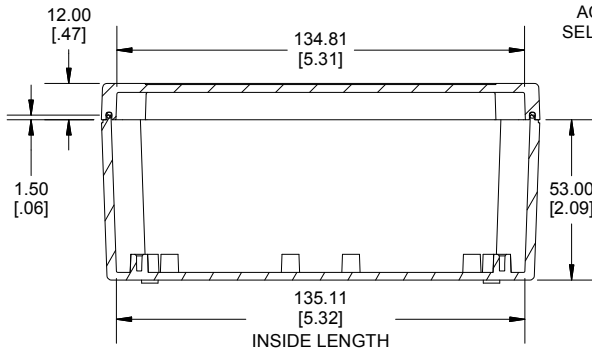

TOP VIEW

END VIEW SECTION A-A

SIDE VIEW SECTION B-B

ACCEPTS M3 SELF-TAPPING SCREW

MOUNTING HOLES

INSIDE LID

ACCEPTS M3 SELF-TAPPING SCREW

INSIDE BOX

Dimensions:
mm
[inches]

Enclosures can be Factory Modified (Milling, Drilling, Printing etc.)
Contact Factory (modshop@hammondmfg.com) for quotes
Solid models of this enclosure available in .stp or .x_t
(Part number and text placement/orientation on our products are subject to change, we do not recommend using them as a locating reference for modification purposes)

NOTE

Purchased assembly includes box, lid, string gasket, 4 PCB screws, and 4 lid screws.

Recommended Torque : (43-50) Ozf.in / (30-35) cN.m

RP Enclosure

General Purpose ABS Light Grey (UL94 HB)	RP1215
General Purpose ABS Light Grey with Polycarbonate Clear Lid (UL94 HB)	RP1215C
Polycarbonate Off-White (UL94-V2)	RP1210
Polycarbonate Off-White with Clear Lid (UL94-V2)	RP1210C

ACCESSORIES

Lid Screw (M3.5-0.6 X 10mm) (50 Pkg)	SC619-50
PCB Screw (M3 X 6mm Self-tapping) (50 Pkg)	SC622-50
General Purpose ABS Black Inner Panel 3mm Thick	STC121
Metal Inner Panel 1mm Thick	STA121
String Gasket EPDM Grey (2 Pkg)	RP120GASKET