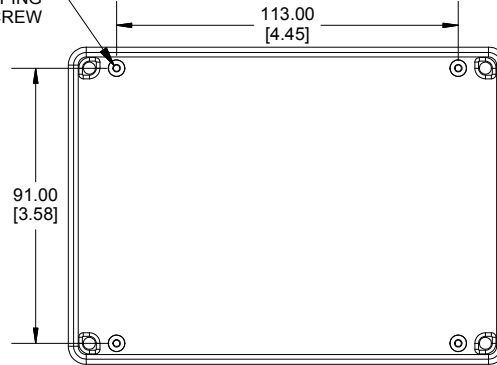

TOP VIEW

END VIEW SECTION A-A

SIDE VIEW SECTION B-B

ACCEPTS M3 SELF-TAPPING SCREW

MOUNTING HOLES

INSIDE LID

ACCEPTS M3 SELF-TAPPING SCREW

INSIDE BOX

Dimensions:
mm
[inches]

Enclosures can be Factory Modified (Milling, Drilling, Printing etc.)
Contact Factory (modshop@hammondmfg.com) for quotes
Solid models of this enclosure available in .stp or .x_t
(Part number and text placement/orientation on our products are subject to change, we do not recommend using them as a locating reference for modification purposes)

NOTE

Purchased assembly includes box, lid, string gasket, 4 PCB screws, and 4 lid screws.

Recommended Torque : (43-50) Ozf.in / (30-35) cN.m

RP Enclosure

General Purpose ABS Light Grey (UL94 HB)	RP1215
General Purpose ABS Light Grey with Polycarbonate Clear Lid (UL94 HB)	RP1215C
Polycarbonate Off-White (UL94-V2)	RP1210
Polycarbonate Off-White with Clear Lid (UL94-V2)	RP1210C

ACCESSORIES

Lid Screw (M3.5-0.6 X 10mm) (50 Pkg)	SC619-50
PCB Screw (M3 X 6mm Self-tapping) (50 Pkg)	SC622-50
General Purpose ABS Black Inner Panel 3mm Thick	STC121
Metal Inner Panel 1mm Thick	STA121
String Gasket EPDM Grey (2 Pkg)	RP120GASKET