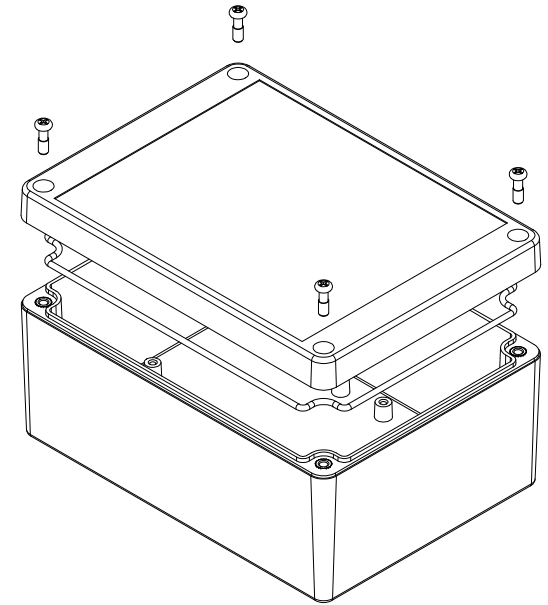

TOP VIEW

END VIEW SECTION A-A

SIDE VIEW SECTION B-B

ACCEPTS M3 SELF-TAPPING SCREW

MOUNTING HOLES

INSIDE LID

ACCEPTS M3 SELF-TAPPING SCREW

INSIDE BOX

Dimensions:
mm
[inches]

Enclosures can be Factory Modified (Milling, Drilling, Printing etc.)
Contact Factory (modshop@hammondmfg.com) for quotes
Solid models of this enclosure available in .stp or .x_t
(Part number and text placement/orientation on our products are subject to change, we do not recommend using them as a locating reference for modification purposes)

NOTE

Purchased assembly includes box, lid, string gasket, 4 PCB screws, and 4 lid screws.

Recommended Torque : (43-50) Ozf.in / (30-35) cN.m

RP Enclosure

General Purpose ABS Light Grey (UL94 HB)	RP1215
General Purpose ABS Light Grey with Polycarbonate Clear Lid (UL94 HB)	RP1215C
Polycarbonate Off-White (UL94-V2)	RP1210
Polycarbonate Off-White with Clear Lid (UL94-V2)	RP1210C

ACCESSORIES

Lid Screw (M3.5-0.6 X 10mm) (50 Pkg)	SC619-50
PCB Screw (M3 X 6mm Self-tapping) (50 Pkg)	SC622-50
General Purpose ABS Black Inner Panel 3mm Thick	STC121
Metal Inner Panel 1mm Thick	STA121
String Gasket EPDM Grey (2 Pkg)	RP120GASKET