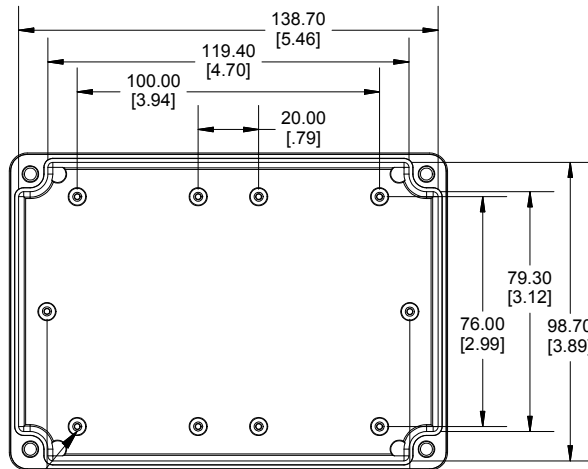

TOP VIEW

END VIEW SECTION A-A

SIDE VIEW SECTION B-B

ACCEPTS M3 SELF-TAPPING SCREW

MOUNTING HOLES

INSIDE LID

ACCEPTS M3 SELF-TAPPING SCREW

INSIDE BOX

Dimensions:
mm
[inches]

Enclosures can be Factory Modified (Milling, Drilling, Printing etc.)
Contact Factory (modshop@hammondmfg.com) for quotes
Solid models of this enclosure available in .stp or .x_t
(Part number and text placement/orientation on our products are subject to change, we do not recommend using them as a locating reference for modification purposes)

NOTE

Purchased assembly includes box, lid, string gasket, 4 PCB screws, and 4 lid screws.

Recommended Torque : (43-50) Ozf.in / (30-35) cN.m

RP Enclosure

General Purpose ABS Light Grey (UL94 HB)	RP1215
General Purpose ABS Light Grey with Polycarbonate Clear Lid (UL94 HB)	RP1215C
Polycarbonate Off-White (UL94-V2)	RP1210
Polycarbonate Off-White with Clear Lid (UL94-V2)	RP1210C

ACCESSORIES

Lid Screw (M3.5-0.6 X 10mm) (50 Pkg)	SC619-50
PCB Screw (M3 X 6mm Self-tapping) (50 Pkg)	SC622-50
General Purpose ABS Black Inner Panel 3mm Thick	STC121
Metal Inner Panel 1mm Thick	STA121
String Gasket EPDM Grey (2 Pkg)	RP120GASKET