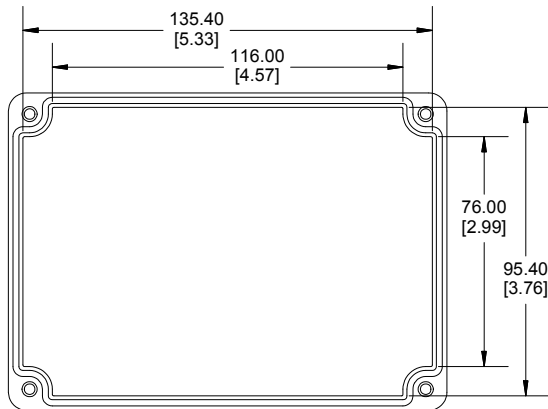

TOP VIEW

END VIEW SECTION A-A

SIDE VIEW SECTION B-B

ACCEPTS M3 SELF-TAPPING SCREW

MOUNTING HOLES

INSIDE LID

ACCEPTS M3 SELF-TAPPING SCREW

INSIDE BOX

Dimensions:
mm
[inches]

Enclosures can be Factory Modified (Milling, Drilling, Printing etc.)
Contact Factory (modshop@hammondmfg.com) for quotes
Solid models of this enclosure available in .stp or .x_t
(Part number and text placement/orientation on our products are subject to change, we do not recommend using them as a locating reference for modification purposes)

NOTE

Purchased assembly includes box, lid, string gasket, 4 PCB screws, and 4 lid screws.

Recommended Torque : (43-50) Ozf.in / (30-35) cN.m

RP Enclosure

General Purpose ABS Light Grey (UL94 HB)	RP1215
General Purpose ABS Light Grey with Polycarbonate Clear Lid (UL94 HB)	RP1215C
Polycarbonate Off-White (UL94-V2)	RP1210
Polycarbonate Off-White with Clear Lid (UL94-V2)	RP1210C

ACCESSORIES

Lid Screw (M3.5-0.6 X 10mm) (50 Pkg)	SC619-50
PCB Screw (M3 X 6mm Self-tapping) (50 Pkg)	SC622-50
General Purpose ABS Black Inner Panel 3mm Thick	STC121
Metal Inner Panel 1mm Thick	STA121
String Gasket EPDM Grey (2 Pkg)	RP120GASKET