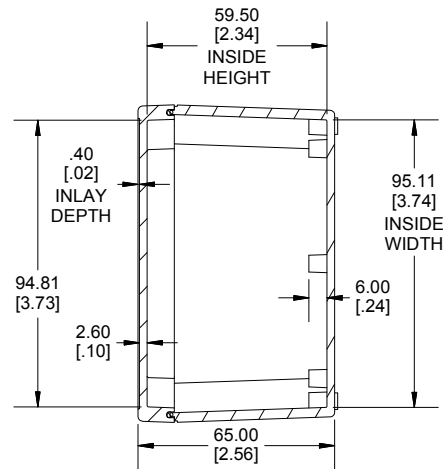

TOP VIEW

END VIEW SECTION A-A

SIDE VIEW SECTION B-B

ACCEPTS M3 SELF-TAPPING SCREW

MOUNTING HOLES

INSIDE LID

ACCEPTS M3 SELF-TAPPING SCREW

INSIDE BOX

Dimensions:
mm
[inches]

Enclosures can be Factory Modified (Milling, Drilling, Printing etc.)
Contact Factory (modshop@hammondmfg.com) for quotes
Solid models of this enclosure available in .stp or .x_t
(Part number and text placement/orientation on our products are subject to change, we do not recommend using them as a locating reference for modification purposes)

NOTE

Purchased assembly includes box, lid, string gasket, 4 PCB screws, and 4 lid screws.

Recommended Torque : (43-50) Ozf.in / (30-35) cN.m

RP Enclosure

General Purpose ABS Light Grey (UL94 HB)	RP1215
General Purpose ABS Light Grey with Polycarbonate Clear Lid (UL94 HB)	RP1215C
Polycarbonate Off-White (UL94-V2)	RP1210
Polycarbonate Off-White with Clear Lid (UL94-V2)	RP1210C

ACCESSORIES

Lid Screw (M3.5-0.6 X 10mm) (50 Pkg)	SC619-50
PCB Screw (M3 X 6mm Self-tapping) (50 Pkg)	SC622-50
General Purpose ABS Black Inner Panel 3mm Thick	STC121
Metal Inner Panel 1mm Thick	STA121
String Gasket EPDM Grey (2 Pkg)	RP120GASKET