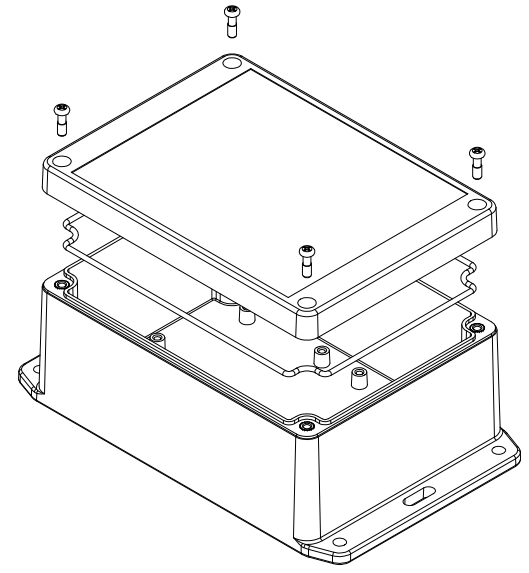

TOP VIEW

END VIEW SECTION A-A

SIDE VIEW SECTION B-B

BOTTOM BOX

INSIDE LID

INSIDE BOX

ACCEPTS M3 SELF-TAPPING SCREW

Dimensions:
mm
[inches]

NOTE	
Purchased assembly includes box, lid, string gasket, 4 PCB screws, and 4 lid screws.	
Recommended Torque : (43-50) Ozf.in / (30-35) cN.m	
RP Enclosure	
General Purpose ABS Light Grey (UL94 HB)	RP1215BF
General Purpose ABS Light Grey with Polycarbonate Clear Lid (UL94 HB)	RP1215CBF
Polycarbonate Off-White (UL94-V2)	RP1210BF
Polycarbonate Off-White with Clear Lid (UL94-V2)	RP1210CBF
ACCESSORIES	
Lid Screw (M3.5-0.6 X 10mm) (50 Pkg)	SC619-50
PCB Screw (M3 X 6mm Self-tapping) (50 Pkg)	SC622-50
General Purpose ABS Black Inner Panel 3mm Thick	STC121
Metal Inner Panel 1mm Thick	STA121
String Gasket EPDM Grey (2 Pkg)	RP120GASKET