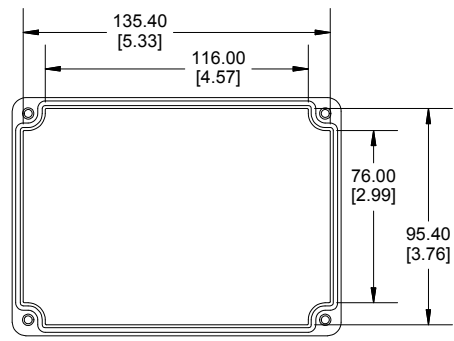

TOP VIEW

END VIEW SECTION A-A

SIDE VIEW SECTION B-B

BOTTOM BOX

INSIDE LID

INSIDE BOX

ACCEPTS M3 SELF-TAPPING SCREW

Dimensions:
mm
[inches]

NOTE	
Purchased assembly includes box, lid, string gasket, 4 PCB screws, and 4 lid screws.	
Recommended Torque : (43-50) Ozf.in / (30-35) cN.m	
RP Enclosure	
General Purpose ABS Light Grey (UL94 HB)	RP1215BF
General Purpose ABS Light Grey with Polycarbonate Clear Lid (UL94 HB)	RP1215CBF
Polycarbonate Off-White (UL94-V2)	RP1210BF
Polycarbonate Off-White with Clear Lid (UL94-V2)	RP1210CBF
ACCESSORIES	
Lid Screw (M3.5-0.6 X 10mm) (50 Pkg)	SC619-50
PCB Screw (M3 X 6mm Self-tapping) (50 Pkg)	SC622-50
General Purpose ABS Black Inner Panel 3mm Thick	STC121
Metal Inner Panel 1mm Thick	STA121
String Gasket EPDM Grey (2 Pkg)	RP120GASKET