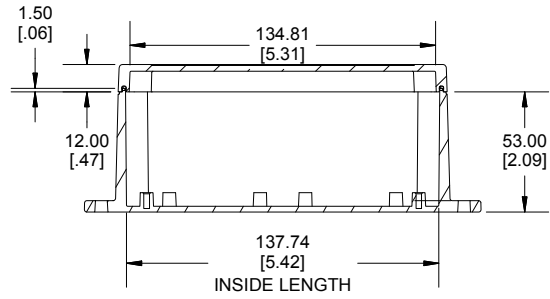

TOP VIEW

END VIEW SECTION A-A

SIDE VIEW SECTION B-B

BOTTOM BOX

INSIDE LID

INSIDE BOX

ACCEPTS M3 SELF-TAPPING SCREW

Dimensions:
mm
[inches]

NOTE	
Purchased assembly includes box, lid, string gasket, 4 PCB screws, and 4 lid screws.	
Recommended Torque : (43-50) Ozf.in / (30-35) cN.m	
RP Enclosure	
General Purpose ABS Light Grey (UL94 HB)	RP1215BF
General Purpose ABS Light Grey with Polycarbonate Clear Lid (UL94 HB)	RP1215CBF
Polycarbonate Off-White (UL94-V2)	RP1210BF
Polycarbonate Off-White with Clear Lid (UL94-V2)	RP1210CBF
ACCESSORIES	
Lid Screw (M3.5-0.6 X 10mm) (50 Pkg)	SC619-50
PCB Screw (M3 X 6mm Self-tapping) (50 Pkg)	SC622-50
General Purpose ABS Black Inner Panel 3mm Thick	STC121
Metal Inner Panel 1mm Thick	STA121
String Gasket EPDM Grey (2 Pkg)	RP120GASKET