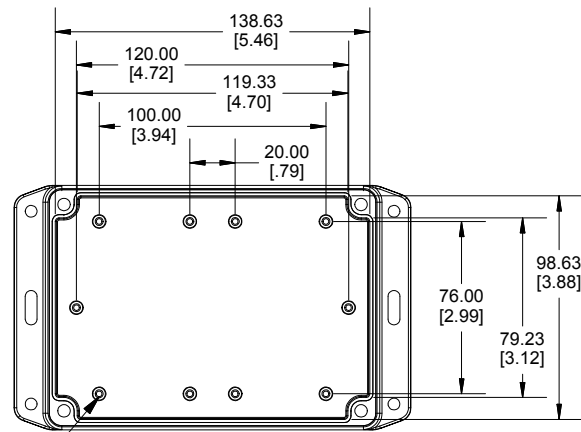

TOP VIEW

END VIEW SECTION A-A

SIDE VIEW SECTION B-B

BOTTOM BOX

INSIDE LID

INSIDE BOX

ACCEPTS M3 SELF-TAPPING SCREW

Dimensions:
mm
[inches]

NOTE	
Purchased assembly includes box, lid, string gasket, 4 PCB screws, and 4 lid screws.	
Recommended Torque : (43-50) Ozf.in / (30-35) cN.m	
RP Enclosure	
General Purpose ABS Light Grey (UL94 HB)	RP1215BF
General Purpose ABS Light Grey with Polycarbonate Clear Lid (UL94 HB)	RP1215CBF
Polycarbonate Off-White (UL94-V2)	RP1210BF
Polycarbonate Off-White with Clear Lid (UL94-V2)	RP1210CBF
ACCESSORIES	
Lid Screw (M3.5-0.6 X 10mm) (50 Pkg)	SC619-50
PCB Screw (M3 X 6mm Self-tapping) (50 Pkg)	SC622-50
General Purpose ABS Black Inner Panel 3mm Thick	STC121
Metal Inner Panel 1mm Thick	STA121
String Gasket EPDM Grey (2 Pkg)	RP120GASKET