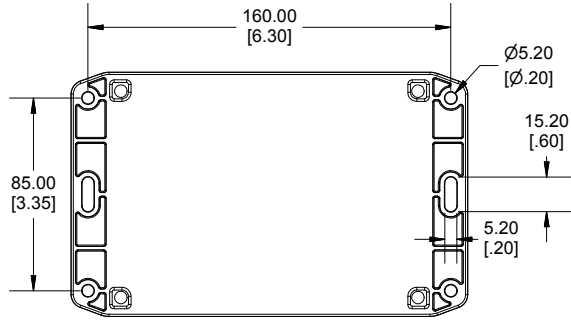

TOP VIEW

END VIEW SECTION A-A

SIDE VIEW SECTION B-B

BOTTOM BOX

INSIDE LID

INSIDE BOX

ACCEPTS M3 SELF-TAPPING SCREW

Dimensions:
mm
[inches]

NOTE	
Purchased assembly includes box, lid, string gasket, 4 PCB screws, and 4 lid screws.	
Recommended Torque : (43-50) Ozf.in / (30-35) cN.m	
RP Enclosure	
General Purpose ABS Light Grey (UL94 HB)	RP1215BF
General Purpose ABS Light Grey with Polycarbonate Clear Lid (UL94 HB)	RP1215CBF
Polycarbonate Off-White (UL94-V2)	RP1210BF
Polycarbonate Off-White with Clear Lid (UL94-V2)	RP1210CBF
ACCESSORIES	
Lid Screw (M3.5-0.6 X 10mm) (50 Pkg)	SC619-50
PCB Screw (M3 X 6mm Self-tapping) (50 Pkg)	SC622-50
General Purpose ABS Black Inner Panel 3mm Thick	STC121
Metal Inner Panel 1mm Thick	STA121
String Gasket EPDM Grey (2 Pkg)	RP120GASKET