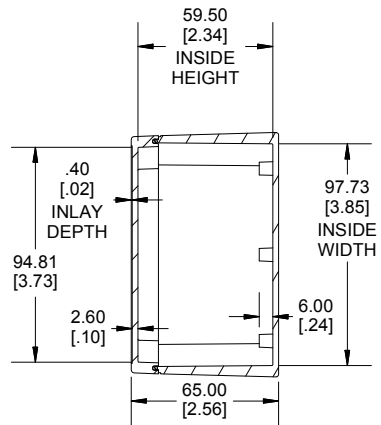

TOP VIEW

END VIEW SECTION A-A

SIDE VIEW SECTION B-B

BOTTOM BOX

INSIDE LID

INSIDE BOX

ACCEPTS M3 SELF-TAPPING SCREW

Dimensions:
mm
[inches]

NOTE	
Purchased assembly includes box, lid, string gasket, 4 PCB screws, and 4 lid screws.	
Recommended Torque : (43-50) Ozf.in / (30-35) cN.m	
RP Enclosure	
General Purpose ABS Light Grey (UL94 HB)	RP1215BF
General Purpose ABS Light Grey with Polycarbonate Clear Lid (UL94 HB)	RP1215CBF
Polycarbonate Off-White (UL94-V2)	RP1210BF
Polycarbonate Off-White with Clear Lid (UL94-V2)	RP1210CBF
ACCESSORIES	
Lid Screw (M3.5-0.6 X 10mm) (50 Pkg)	SC619-50
PCB Screw (M3 X 6mm Self-tapping) (50 Pkg)	SC622-50
General Purpose ABS Black Inner Panel 3mm Thick	STC121
Metal Inner Panel 1mm Thick	STA121
String Gasket EPDM Grey (2 Pkg)	RP120GASKET