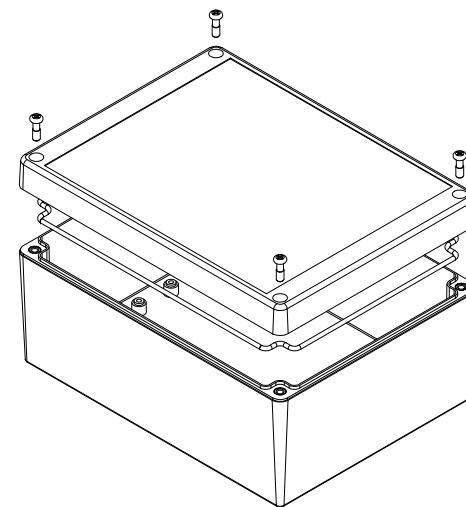

TOP VIEW

END VIEW SECTION A-A

SIDE VIEW SECTION B-B

MOUNTING HOLES

INSIDE LID

INSIDE BOX

Dimensions:
mm
[inches]

Enclosures can be Factory Modified (Milling, Drilling, Printing etc.)
Contact Factory (modshop@hammfg.com) for quotes
Solid models of this enclosure available in .stp or .x_t
(Part number and text placement/orientation on our products are subject to change, we do not recommend using them as a locating reference for modification purposes)

NOTE

Purchased assembly includes box, lid, string gasket, 4 PCB screws, and 4 lid screws.

Recommended Torque : (43-50) Ozf.in / (30-35) cN.m

RP Enclosure

General Purpose ABS Light Grey (UL94 HB)	RP1235
General Purpose ABS Light Grey with Polycarbonate Clear Lid (UL94 HB)	RP1235C
Polycarbonate Off-White (UL94-V2)	RP1230
Polycarbonate Off-White with Clear Lid (UL94-V2)	RP1230C

ACCESSORIES

Lid Screw (M3.5-0.6 X 10mm) (50 Pkg)	SC619-50
PCB Screw (M3 X 6mm Self-tapping) (50 Pkg)	SC622-50
General Purpose ABS Black Inner Panel 3mm Thick	STC124
Metal Inner Panel 1mm Thick	STA124
String Gasket EPDM Grey (2 Pkg)	RP124GASKET