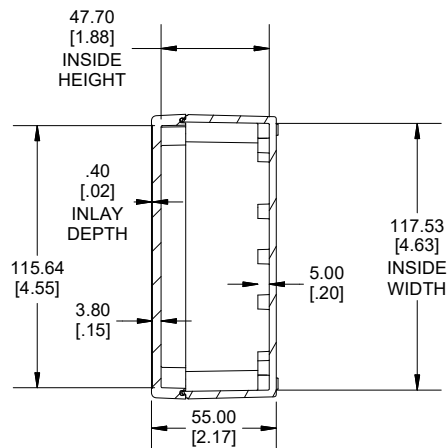

TOP VIEW

END VIEW SECTION A-A

SIDE VIEW SECTION B-B

MOUNTING HOLES

INSIDE LID

INSIDE BOX

Dimensions:
mm
[inches]

Enclosures can be Factory Modified (Milling, Drilling, Printing etc.)
Contact Factory (modshop@hammfg.com) for quotes
Solid models of this enclosure available in .stp or .x_t
(Part number and text placement/orientation on our products are subject to change, we do not recommend using them as a locating reference for modification purposes)

NOTE

Purchased assembly includes box, lid, string gasket, 4 PCB screws, and 4 lid screws.

Recommended Torque : (43-50) Ozf.in / (30-35) cN.m

RP Enclosure

General Purpose ABS Light Grey (UL94 HB)	RP1235
General Purpose ABS Light Grey with Polycarbonate Clear Lid (UL94 HB)	RP1235C
Polycarbonate Off-White (UL94-V2)	RP1230
Polycarbonate Off-White with Clear Lid (UL94-V2)	RP1230C

ACCESSORIES

Lid Screw (M3.5-0.6 X 10mm) (50 Pkg)	SC619-50
PCB Screw (M3 X 6mm Self-tapping) (50 Pkg)	SC622-50
General Purpose ABS Black Inner Panel 3mm Thick	STC124
Metal Inner Panel 1mm Thick	STA124
String Gasket EPDM Grey (2 Pkg)	RP124GASKET