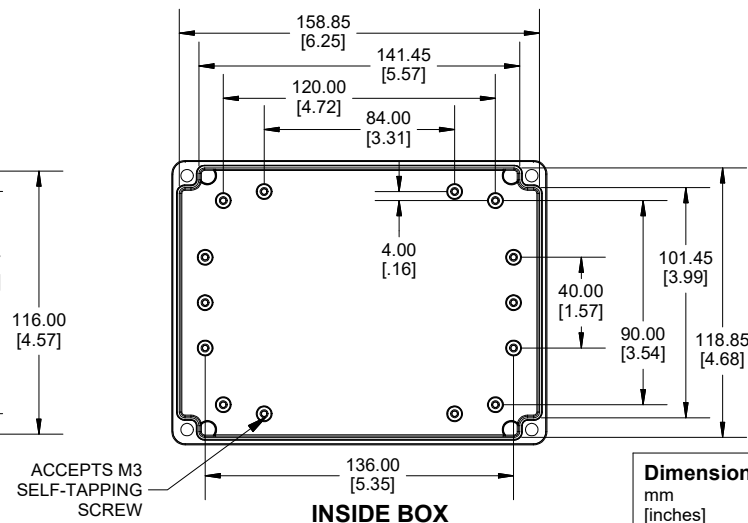

TOP VIEW

END VIEW SECTION A-A

SIDE VIEW SECTION B-B

MOUNTING HOLES

INSIDE LID

INSIDE BOX

Dimensions:
mm
[inches]

Enclosures can be Factory Modified (Milling, Drilling, Printing etc.)
Contact Factory (modshop@hammfg.com) for quotes
Solid models of this enclosure available in .stp or .x_t
(Part number and text placement/orientation on our products are subject to change, we do not recommend using them as a locating reference for modification purposes)

NOTE

Purchased assembly includes box, lid, string gasket, 4 PCB screws, and 4 lid screws.

Recommended Torque : (43-50) Ozf.in / (30-35) cN.m

RP Enclosure

General Purpose ABS Light Grey (UL94 HB)	RP1235
General Purpose ABS Light Grey with Polycarbonate Clear Lid (UL94 HB)	RP1235C
Polycarbonate Off-White (UL94-V2)	RP1230
Polycarbonate Off-White with Clear Lid (UL94-V2)	RP1230C

ACCESSORIES

Lid Screw (M3.5-0.6 X 10mm) (50 Pkg)	SC619-50
PCB Screw (M3 X 6mm Self-tapping) (50 Pkg)	SC622-50
General Purpose ABS Black Inner Panel 3mm Thick	STC124
Metal Inner Panel 1mm Thick	STA124
String Gasket EPDM Grey (2 Pkg)	RP124GASKET