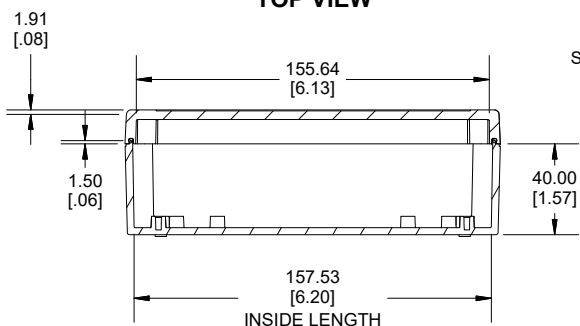

TOP VIEW

END VIEW SECTION A-A

SIDE VIEW SECTION B-B

MOUNTING HOLES

INSIDE LID

INSIDE BOX

Dimensions:
mm
[inches]

Enclosures can be Factory Modified (Milling, Drilling, Printing etc.)
Contact Factory (modshop@hammfg.com) for quotes
Solid models of this enclosure available in .stp or .x_t
(Part number and text placement/orientation on our products are subject to change, we do not recommend using them as a locating reference for modification purposes)

NOTE

Purchased assembly includes box, lid, string gasket, 4 PCB screws, and 4 lid screws.

Recommended Torque : (43-50) Ozf.in / (30-35) cN.m

RP Enclosure

General Purpose ABS Light Grey (UL94 HB)	RP1235
General Purpose ABS Light Grey with Polycarbonate Clear Lid (UL94 HB)	RP1235C
Polycarbonate Off-White (UL94-V2)	RP1230
Polycarbonate Off-White with Clear Lid (UL94-V2)	RP1230C

ACCESSORIES

Lid Screw (M3.5-0.6 X 10mm) (50 Pkg)	SC619-50
PCB Screw (M3 X 6mm Self-tapping) (50 Pkg)	SC622-50
General Purpose ABS Black Inner Panel 3mm Thick	STC124
Metal Inner Panel 1mm Thick	STA124
String Gasket EPDM Grey (2 Pkg)	RP124GASKET