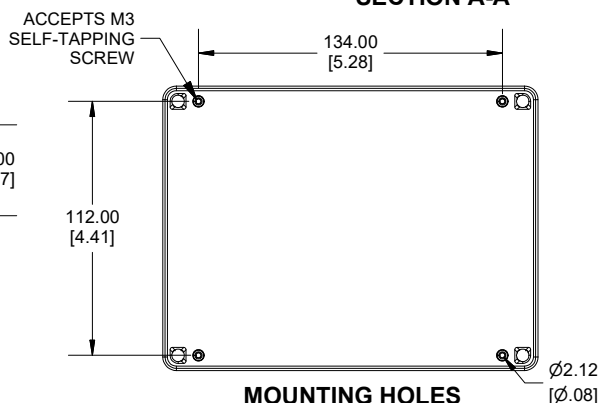

TOP VIEW

END VIEW SECTION A-A

SIDE VIEW SECTION B-B

MOUNTING HOLES

INSIDE LID

INSIDE BOX

Dimensions:
mm
[inches]

Enclosures can be Factory Modified (Milling, Drilling, Printing etc.)
Contact Factory (modshop@hammfg.com) for quotes
Solid models of this enclosure available in .stp or .x_t
(Part number and text placement/orientation on our products are subject to change, we do not recommend using them as a locating reference for modification purposes)

NOTE

Purchased assembly includes box, lid, string gasket, 4 PCB screws, and 4 lid screws.

Recommended Torque : (43-50) Ozf.in / (30-35) cN.m

RP Enclosure

General Purpose ABS Light Grey (UL94 HB)	RP1235
General Purpose ABS Light Grey with Polycarbonate Clear Lid (UL94 HB)	RP1235C
Polycarbonate Off-White (UL94-V2)	RP1230
Polycarbonate Off-White with Clear Lid (UL94-V2)	RP1230C

ACCESSORIES

Lid Screw (M3.5-0.6 X 10mm) (50 Pkg)	SC619-50
PCB Screw (M3 X 6mm Self-tapping) (50 Pkg)	SC622-50
General Purpose ABS Black Inner Panel 3mm Thick	STC124
Metal Inner Panel 1mm Thick	STA124
String Gasket EPDM Grey (2 Pkg)	RP124GASKET