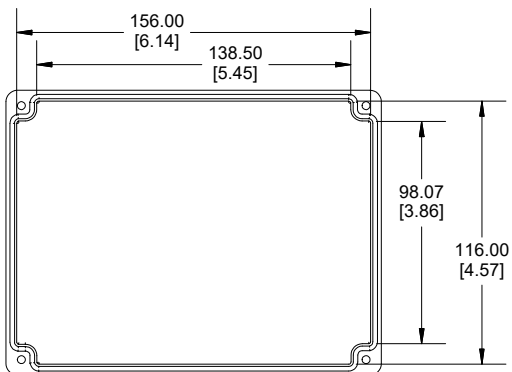

TOP VIEW

END VIEW SECTION A-A

SIDE VIEW SECTION B-B

MOUNTING HOLES

INSIDE LID

INSIDE BOX

Dimensions:
mm
[inches]

Enclosures can be Factory Modified (Milling, Drilling, Printing etc.)
Contact Factory (modshop@hammfg.com) for quotes
Solid models of this enclosure available in .stp or .x_t
(Part number and text placement/orientation on our products are subject to change, we do not recommend using them as a locating reference for modification purposes)

NOTE

Purchased assembly includes box, lid, string gasket, 4 PCB screws, and 4 lid screws.

Recommended Torque : (43-50) Ozf.in / (30-35) cN.m

RP Enclosure

General Purpose ABS Light Grey (UL94 HB)	RP1235
General Purpose ABS Light Grey with Polycarbonate Clear Lid (UL94 HB)	RP1235C
Polycarbonate Off-White (UL94-V2)	RP1230
Polycarbonate Off-White with Clear Lid (UL94-V2)	RP1230C

ACCESSORIES

Lid Screw (M3.5-0.6 X 10mm) (50 Pkg)	SC619-50
PCB Screw (M3 X 6mm Self-tapping) (50 Pkg)	SC622-50
General Purpose ABS Black Inner Panel 3mm Thick	STC124
Metal Inner Panel 1mm Thick	STA124
String Gasket EPDM Grey (2 Pkg)	RP124GASKET