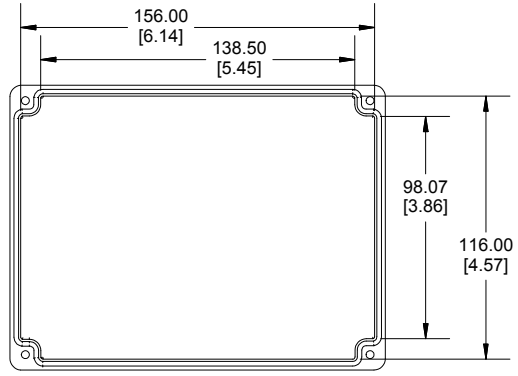

TOP VIEW

END VIEW SECTION A-A

SIDE VIEW SECTION B-B

MOUNTING HOLES

INSIDE LID

ACCEPTS M3 SELF-TAPPING SCREW

INSIDE BOX

Dimensions:
mm
[inches]

NOTE	
Purchased assembly includes box, lid, string gasket, 4 PCB screws, and 4 lid screws.	
Recommended Torque : (43-50) Ozf.in / (30-35) cN.m	
RP Enclosure	
General Purpose ABS Light Grey (UL94 HB)	RP1235
General Purpose ABS Light Grey with Polycarbonate Clear Lid (UL94 HB)	RP1235C
Polycarbonate Off-White (UL94-V2)	RP1230
Polycarbonate Off-White with Clear Lid (UL94-V2)	RP1230C
ACCESSORIES	
Lid Screw (M3.5-0.6 X 10mm) (50 Pkg)	SC619-50
PCB Screw (M3 X 6mm Self-tapping) (50 Pkg)	SC622-50
General Purpose ABS Black Inner Panel 3mm Thick	STC124
Metal Inner Panel 1mm Thick	STA124
String Gasket EPDM Grey (2 Pkg)	RP124GASKET