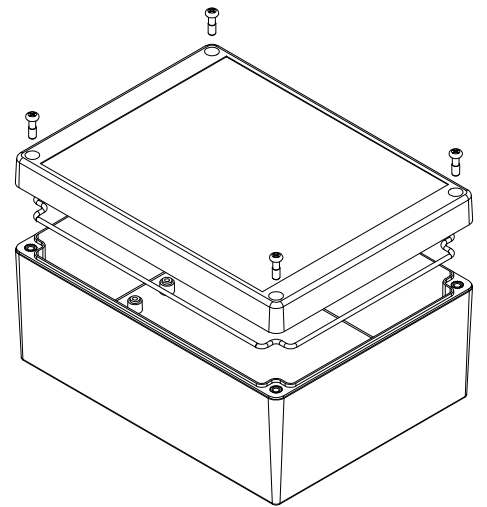

TOP VIEW

END VIEW SECTION A-A

SIDE VIEW SECTION B-B

MOUNTING HOLES

INSIDE LID

ACCEPTS M3 SELF-TAPPING SCREW

INSIDE BOX

Dimensions:
mm
[inches]

NOTE	
Purchased assembly includes box, lid, string gasket, 4 PCB screws, and 4 lid screws.	
Recommended Torque : (43-50) Ozf.in / (30-35) cN.m	
RP Enclosure	
General Purpose ABS Light Grey (UL94 HB)	RP1235
General Purpose ABS Light Grey with Polycarbonate Clear Lid (UL94 HB)	RP1235C
Polycarbonate Off-White (UL94-V2)	RP1230
Polycarbonate Off-White with Clear Lid (UL94-V2)	RP1230C
ACCESSORIES	
Lid Screw (M3.5-0.6 X 10mm) (50 Pkg)	SC619-50
PCB Screw (M3 X 6mm Self-tapping) (50 Pkg)	SC622-50
General Purpose ABS Black Inner Panel 3mm Thick	STC124
Metal Inner Panel 1mm Thick	STA124
String Gasket EPDM Grey (2 Pkg)	RP124GASKET