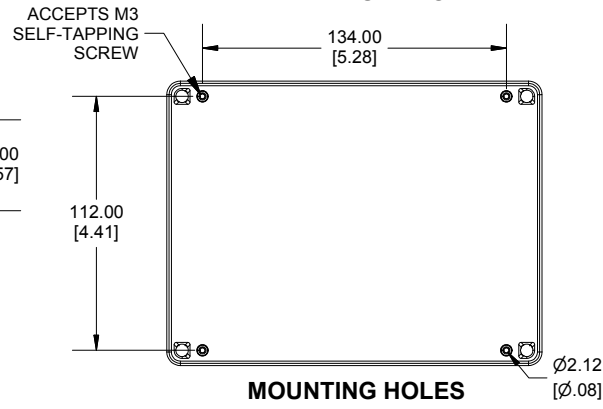

TOP VIEW

END VIEW SECTION A-A

SIDE VIEW SECTION B-B

MOUNTING HOLES

INSIDE LID

ACCEPTS M3 SELF-TAPPING SCREW

INSIDE BOX

Dimensions:
mm
[inches]

NOTE	
Purchased assembly includes box, lid, string gasket, 4 PCB screws, and 4 lid screws.	
Recommended Torque : (43-50) Ozf.in / (30-35) cN.m	
RP Enclosure	
General Purpose ABS Light Grey (UL94 HB)	RP1235
General Purpose ABS Light Grey with Polycarbonate Clear Lid (UL94 HB)	RP1235C
Polycarbonate Off-White (UL94-V2)	RP1230
Polycarbonate Off-White with Clear Lid (UL94-V2)	RP1230C
ACCESSORIES	
Lid Screw (M3.5-0.6 X 10mm) (50 Pkg)	SC619-50
PCB Screw (M3 X 6mm Self-tapping) (50 Pkg)	SC622-50
General Purpose ABS Black Inner Panel 3mm Thick	STC124
Metal Inner Panel 1mm Thick	STA124
String Gasket EPDM Grey (2 Pkg)	RP124GASKET