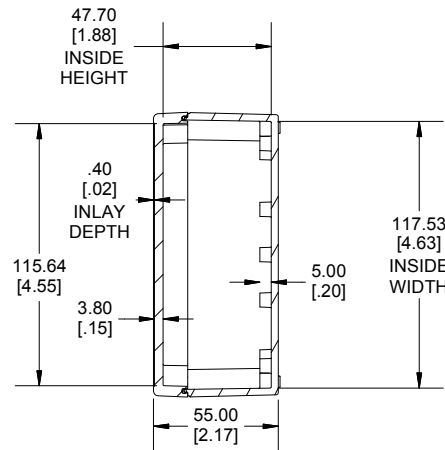

TOP VIEW

END VIEW SECTION A-A

SIDE VIEW SECTION B-B

MOUNTING HOLES

INSIDE LID

ACCEPTS M3 SELF-TAPPING SCREW

INSIDE BOX

Dimensions:
mm
[inches]

NOTE	
Purchased assembly includes box, lid, string gasket, 4 PCB screws, and 4 lid screws.	
Recommended Torque : (43-50) Ozf.in / (30-35) cN.m	
RP Enclosure	
General Purpose ABS Light Grey (UL94 HB)	RP1235
General Purpose ABS Light Grey with Polycarbonate Clear Lid (UL94 HB)	RP1235C
Polycarbonate Off-White (UL94-V2)	RP1230
Polycarbonate Off-White with Clear Lid (UL94-V2)	RP1230C
ACCESSORIES	
Lid Screw (M3.5-0.6 X 10mm) (50 Pkg)	SC619-50
PCB Screw (M3 X 6mm Self-tapping) (50 Pkg)	SC622-50
General Purpose ABS Black Inner Panel 3mm Thick	STC124
Metal Inner Panel 1mm Thick	STA124
String Gasket EPDM Grey (2 Pkg)	RP124GASKET