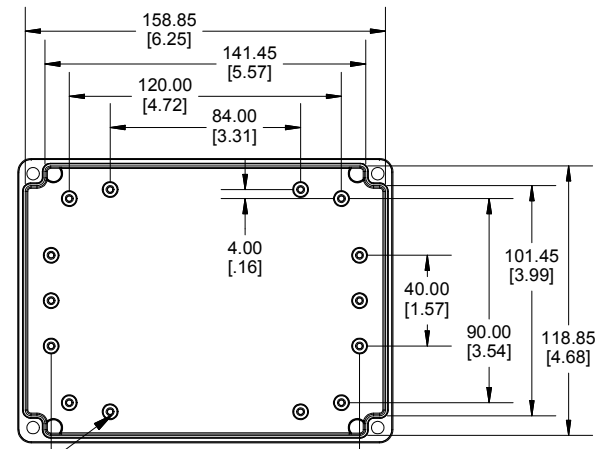

TOP VIEW

END VIEW SECTION A-A

SIDE VIEW SECTION B-B

MOUNTING HOLES

INSIDE LID

ACCEPTS M3 SELF-TAPPING SCREW

INSIDE BOX

Dimensions:
mm
[inches]

NOTE	
Purchased assembly includes box, lid, string gasket, 4 PCB screws, and 4 lid screws.	
Recommended Torque : (43-50) Ozf.in / (30-35) cN.m	
RP Enclosure	
General Purpose ABS Light Grey (UL94 HB)	RP1235
General Purpose ABS Light Grey with Polycarbonate Clear Lid (UL94 HB)	RP1235C
Polycarbonate Off-White (UL94-V2)	RP1230
Polycarbonate Off-White with Clear Lid (UL94-V2)	RP1230C
ACCESSORIES	
Lid Screw (M3.5-0.6 X 10mm) (50 Pkg)	SC619-50
PCB Screw (M3 X 6mm Self-tapping) (50 Pkg)	SC622-50
General Purpose ABS Black Inner Panel 3mm Thick	STC124
Metal Inner Panel 1mm Thick	STA124
String Gasket EPDM Grey (2 Pkg)	RP124GASKET