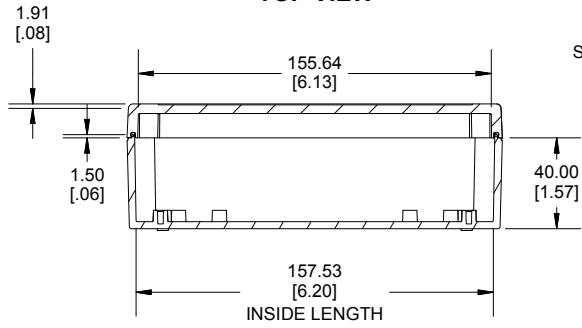

TOP VIEW

END VIEW SECTION A-A

SIDE VIEW SECTION B-B

MOUNTING HOLES

INSIDE LID

ACCEPTS M3 SELF-TAPPING SCREW

INSIDE BOX

Dimensions:
mm
[inches]

NOTE	
Purchased assembly includes box, lid, string gasket, 4 PCB screws, and 4 lid screws.	
Recommended Torque : (43-50) Ozf.in / (30-35) cN.m	
RP Enclosure	
General Purpose ABS Light Grey (UL94 HB)	RP1235
General Purpose ABS Light Grey with Polycarbonate Clear Lid (UL94 HB)	RP1235C
Polycarbonate Off-White (UL94-V2)	RP1230
Polycarbonate Off-White with Clear Lid (UL94-V2)	RP1230C
ACCESSORIES	
Lid Screw (M3.5-0.6 X 10mm) (50 Pkg)	SC619-50
PCB Screw (M3 X 6mm Self-tapping) (50 Pkg)	SC622-50
General Purpose ABS Black Inner Panel 3mm Thick	STC124
Metal Inner Panel 1mm Thick	STA124
String Gasket EPDM Grey (2 Pkg)	RP124GASKET