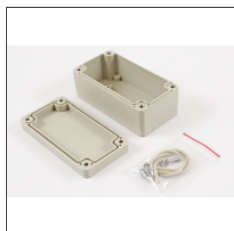

## Key Features

- Ideally suited for mounting printed circuit boards or components.
- Choice of two materials - General purpose ABS plastic or Polycarbonate (both materials carry a UL flammability rating of UL94 HB).
- Gasketed lid with two piece "tongue & groove" construction provides protection against access of oil, dust, and water.
- Rubber gasket is included and must be field installed.
- Lid includes smooth recessed area for membrane, label or silkscreen.
- Designed to meet IP 65.
- Lid is secured with self captivating M3.5 stainless steel machine screws (included), threaded into corrosion resistant bushings (for repetitive assembly & disassembly).
- Lid screws are self captivating (lid holes are threaded with the first installation of lid screws).
- Internal features are maximized for mounting options:
  - Internal DIN rail mounting tabs
  - PC board mounting posts
  - Options vary with size, please refer to drawings by clicking on the part numbers below.

Opaque Lid (ABS version shown)

Clear Lid (polycarbonate version shown)

Shown with integral bottom flange.

Some models supplied with deep lids.

Hardware includes lid screws, PC board screws, and gasket

Features corrosion resistant inserts for lid assembly