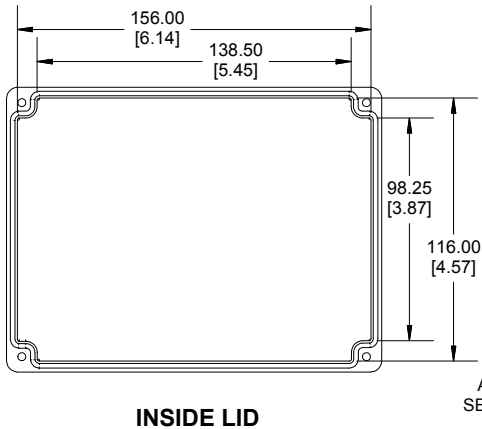

**TOP VIEW**

**END VIEW SECTION A-A**

**SIDE VIEW SECTION B-B**

**BOTTOM BOX**

**INSIDE LID**

ACCEPTS M3 SELF-TAPPING SCREW

**INSIDE BOX**

**Dimensions:**  
mm  
[inches]

<b>NOTE</b>	
Purchased assembly includes box, lid, string gasket, 4 PCB screws, and 4 lid screws.	
Recommended Torque : (43-50) Ozf.in / (30-35) cN.m	
<b>RP Enclosure</b>	
General Purpose ABS Light Grey (UL94 HB)	RP1245BF
General Purpose ABS Light Grey with Polycarbonate Clear Lid (UL94 HB)	RP1245CBF
Polycarbonate Off-White (UL94-V2)	RP1240BF
Polycarbonate Off-White with Clear Lid (UL94-V2)	RP1240CBF
<b>ACCESSORIES</b>	
Lid Screw (M3.5-0.6 X 10mm) (50 Pkg)	SC619-50
PCB Screw (M3 X 6mm Self-tapping) (50 Pkg)	SC622-50
General Purpose ABS Black Inner Panel 3mm Thick	STC124
Metal Inner Panel 1mm Thick	STA124
String Gasket EPDM Grey (2 Pkg)	RP124GASKET