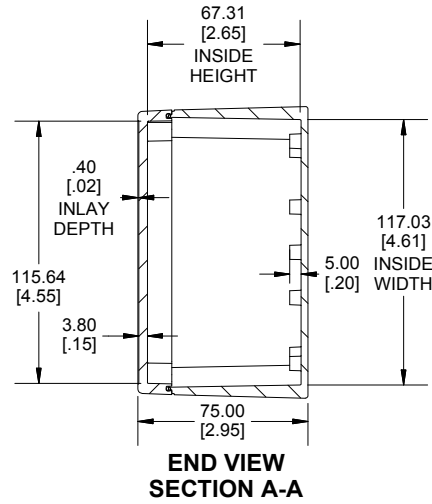

**TOP VIEW**

**END VIEW SECTION A-A**

**SIDE VIEW SECTION B-B**

**BOTTOM BOX**

**INSIDE LID**

ACCEPTS M3 SELF-TAPPING SCREW

**INSIDE BOX**

**Dimensions:**  
mm  
[inches]

<b>NOTE</b>	
Purchased assembly includes box, lid, string gasket, 4 PCB screws, and 4 lid screws.	
Recommended Torque : (43-50) Ozf.in / (30-35) cN.m	
<b>RP Enclosure</b>	
General Purpose ABS Light Grey (UL94 HB)	RP1245BF
General Purpose ABS Light Grey with Polycarbonate Clear Lid (UL94 HB)	RP1245CBF
Polycarbonate Off-White (UL94-V2)	RP1240BF
Polycarbonate Off-White with Clear Lid (UL94-V2)	RP1240CBF
<b>ACCESSORIES</b>	
Lid Screw (M3.5-0.6 X 10mm) (50 Pkg)	SC619-50
PCB Screw (M3 X 6mm Self-tapping) (50 Pkg)	SC622-50
General Purpose ABS Black Inner Panel 3mm Thick	STC124
Metal Inner Panel 1mm Thick	STA124
String Gasket EPDM Grey (2 Pkg)	RP124GASKET