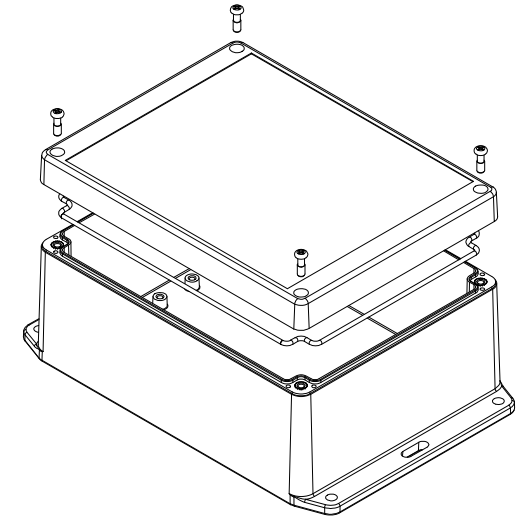

**TOP VIEW**

**END VIEW SECTION A-A**

**SIDE VIEW SECTION B-B**

**BOTTOM BOX**

**INSIDE LID**

ACCEPTS M3 SELF-TAPPING SCREW

**INSIDE BOX**

**Dimensions:**  
mm  
[inches]

<b>NOTE</b>	
Purchased assembly includes box, lid, string gasket, 4 PCB screws, and 4 lid screws.	
Recommended Torque : (43-50) Ozf.in / (30-35) cN.m	
<b>RP Enclosure</b>	
General Purpose ABS Light Grey (UL94 HB)	RP1245BF
General Purpose ABS Light Grey with Polycarbonate Clear Lid (UL94 HB)	RP1245CBF
Polycarbonate Off-White (UL94-V2)	RP1240BF
Polycarbonate Off-White with Clear Lid (UL94-V2)	RP1240CBF
<b>ACCESSORIES</b>	
Lid Screw (M3.5-0.6 X 10mm) (50 Pkg)	SC619-50
PCB Screw (M3 X 6mm Self-tapping) (50 Pkg)	SC622-50
General Purpose ABS Black Inner Panel 3mm Thick	STC124
Metal Inner Panel 1mm Thick	STA124
String Gasket EPDM Grey (2 Pkg)	RP124GASKET