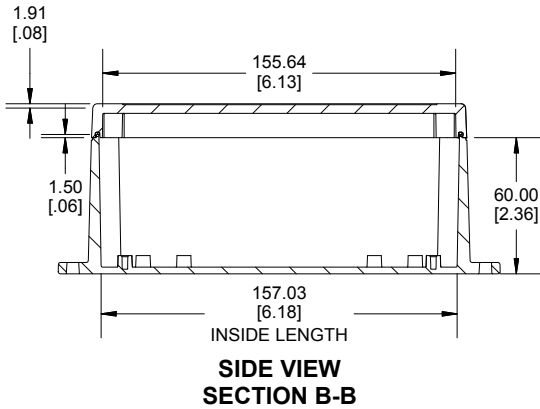

**TOP VIEW**

**END VIEW SECTION A-A**

**SIDE VIEW SECTION B-B**

**BOTTOM BOX**

**INSIDE LID**

ACCEPTS M3 SELF-TAPPING SCREW

**INSIDE BOX**

**Dimensions:**  
mm  
[inches]

<b>NOTE</b>	
Purchased assembly includes box, lid, string gasket, 4 PCB screws, and 4 lid screws.	
Recommended Torque : (43-50) Ozf.in / (30-35) cN.m	
<b>RP Enclosure</b>	
General Purpose ABS Light Grey (UL94 HB)	RP1245BF
General Purpose ABS Light Grey with Polycarbonate Clear Lid (UL94 HB)	RP1245CBF
Polycarbonate Off-White (UL94-V2)	RP1240BF
Polycarbonate Off-White with Clear Lid (UL94-V2)	RP1240CBF
<b>ACCESSORIES</b>	
Lid Screw (M3.5-0.6 X 10mm) (50 Pkg)	SC619-50
PCB Screw (M3 X 6mm Self-tapping) (50 Pkg)	SC622-50
General Purpose ABS Black Inner Panel 3mm Thick	STC124
Metal Inner Panel 1mm Thick	STA124
String Gasket EPDM Grey (2 Pkg)	RP124GASKET