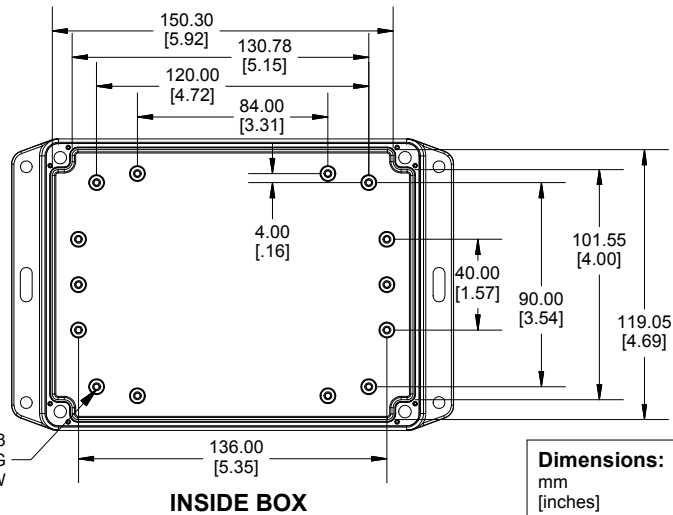

**TOP VIEW**

**END VIEW SECTION A-A**

**SIDE VIEW SECTION B-B**

**BOTTOM BOX**

**INSIDE LID**

ACCEPTS M3 SELF-TAPPING SCREW

**INSIDE BOX**

**Dimensions:**  
mm  
[inches]

<b>NOTE</b>	
Purchased assembly includes box, lid, string gasket, 4 PCB screws, and 4 lid screws.	
Recommended Torque : (43-50) Ozf.in / (30-35) cN.m	
<b>RP Enclosure</b>	
General Purpose ABS Light Grey (UL94 HB)	RP1245BF
General Purpose ABS Light Grey with Polycarbonate Clear Lid (UL94 HB)	RP1245CBF
Polycarbonate Off-White (UL94-V2)	RP1240BF
Polycarbonate Off-White with Clear Lid (UL94-V2)	RP1240CBF
<b>ACCESSORIES</b>	
Lid Screw (M3.5-0.6 X 10mm) (50 Pkg)	SC619-50
PCB Screw (M3 X 6mm Self-tapping) (50 Pkg)	SC622-50
General Purpose ABS Black Inner Panel 3mm Thick	STC124
Metal Inner Panel 1mm Thick	STA124
String Gasket EPDM Grey (2 Pkg)	RP124GASKET