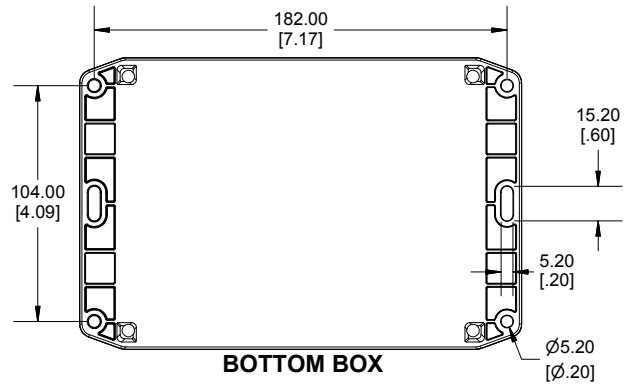

**TOP VIEW**

**END VIEW SECTION A-A**

**SIDE VIEW SECTION B-B**

**BOTTOM BOX**

**INSIDE LID**

ACCEPTS M3 SELF-TAPPING SCREW

**INSIDE BOX**

**Dimensions:**  
mm  
[inches]

<b>NOTE</b>	
Purchased assembly includes box, lid, string gasket, 4 PCB screws, and 4 lid screws.	
Recommended Torque : (43-50) Ozf.in / (30-35) cN.m	
<b>RP Enclosure</b>	
General Purpose ABS Light Grey (UL94 HB)	RP1245BF
General Purpose ABS Light Grey with Polycarbonate Clear Lid (UL94 HB)	RP1245CBF
Polycarbonate Off-White (UL94-V2)	RP1240BF
Polycarbonate Off-White with Clear Lid (UL94-V2)	RP1240CBF
<b>ACCESSORIES</b>	
Lid Screw (M3.5-0.6 X 10mm) (50 Pkg)	SC619-50
PCB Screw (M3 X 6mm Self-tapping) (50 Pkg)	SC622-50
General Purpose ABS Black Inner Panel 3mm Thick	STC124
Metal Inner Panel 1mm Thick	STA124
String Gasket EPDM Grey (2 Pkg)	RP124GASKET