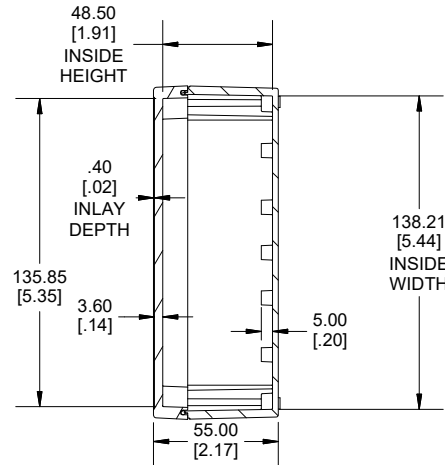

TOP VIEW

END VIEW SECTION A-A

SIDE VIEW SECTION B-B

ACCEPTS M3 SELF-TAPPING SCREW

MOUNTING HOLES

INSIDE LID

INSIDE BOX

ACCEPTS M3 SELF-TAPPING SCREW

Dimensions:
mm
[inches]

Enclosures can be Factory Modified (Milling, Drilling, Printing etc.)
Contact Factory (modshop@hammfg.com) for quotes
Solid models of this enclosure available in .stp or .x_t
(Part number and text placement/orientation on our products are subject to change, we do not recommend using them as a locating reference for modification purposes)

NOTE	
Purchased assembly includes box, lid, string gasket, 4 PCB screws, and 4 lid screws.	
Recommended Torque : (43-50) Ozf.in / (30-35) cN.m	
RP Enclosure	
General Purpose ABS Light Grey (UL94 HB)	RP1275
General Purpose ABS Light Grey with Polycarbonate Clear Lid (UL94 HB)	RP1275C
Polycarbonate Off-White (UL94-V2)	RP1270
Polycarbonate Off-White with Clear Lid (UL94-V2)	RP1270C
ACCESSORIES	
Lid Screw (M3.5-0.6 X 10mm) (50 Pkg)	SC619-50
PCB Screw (M3 X 6mm Self-tapping) (50 Pkg)	SC622-50
General Purpose ABS Black Inner Panel 3mm Thick	STC128
Metal Inner Panel 1mm Thick	STA128
String Gasket EPDM Grey (2 Pkg)	RP128GASKET