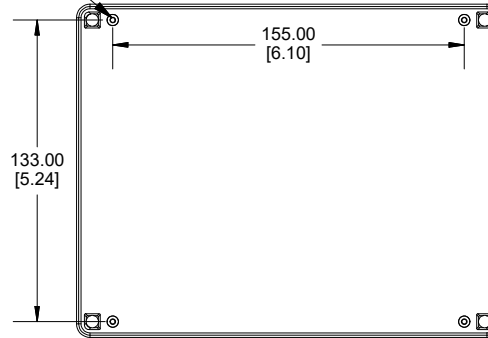

TOP VIEW

END VIEW SECTION A-A

SIDE VIEW SECTION B-B

ACCEPTS M3 SELF-TAPPING SCREW

MOUNTING HOLES

INSIDE LID

INSIDE BOX

ACCEPTS M3 SELF-TAPPING SCREW

Dimensions:
mm
[inches]

Enclosures can be Factory Modified (Milling, Drilling, Printing etc.)
Contact Factory (modshop@hammfg.com) for quotes
Solid models of this enclosure available in .stp or .x_t
(Part number and text placement/orientation on our products are subject to change, we do not recommend using them as a locating reference for modification purposes)

NOTE	
Purchased assembly includes box, lid, string gasket, 4 PCB screws, and 4 lid screws.	
Recommended Torque : (43-50) Ozf.in / (30-35) cN.m	
RP Enclosure	
General Purpose ABS Light Grey (UL94 HB)	RP1275
General Purpose ABS Light Grey with Polycarbonate Clear Lid (UL94 HB)	RP1275C
Polycarbonate Off-White (UL94-V2)	RP1270
Polycarbonate Off-White with Clear Lid (UL94-V2)	RP1270C
ACCESSORIES	
Lid Screw (M3.5-0.6 X 10mm) (50 Pkg)	SC619-50
PCB Screw (M3 X 6mm Self-tapping) (50 Pkg)	SC622-50
General Purpose ABS Black Inner Panel 3mm Thick	STC128
Metal Inner Panel 1mm Thick	STA128
String Gasket EPDM Grey (2 Pkg)	RP128GASKET