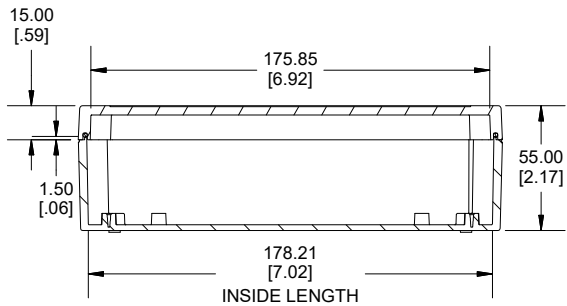

TOP VIEW

END VIEW SECTION A-A

SIDE VIEW SECTION B-B

ACCEPTS M3 SELF-TAPPING SCREW

MOUNTING HOLES

INSIDE LID

INSIDE BOX

ACCEPTS M3 SELF-TAPPING SCREW

Dimensions:
mm
[inches]

Enclosures can be Factory Modified (Milling, Drilling, Printing etc.)
Contact Factory (modshop@hammfg.com) for quotes
Solid models of this enclosure available in .stp or .x_t
(Part number and text placement/orientation on our products are subject to change, we do not recommend using them as a locating reference for modification purposes)

NOTE	
Purchased assembly includes box, lid, string gasket, 4 PCB screws, and 4 lid screws.	
Recommended Torque : (43-50) Ozf.in / (30-35) cN.m	
RP Enclosure	
General Purpose ABS Light Grey (UL94 HB)	RP1275
General Purpose ABS Light Grey with Polycarbonate Clear Lid (UL94 HB)	RP1275C
Polycarbonate Off-White (UL94-V2)	RP1270
Polycarbonate Off-White with Clear Lid (UL94-V2)	RP1270C
ACCESSORIES	
Lid Screw (M3.5-0.6 X 10mm) (50 Pkg)	SC619-50
PCB Screw (M3 X 6mm Self-tapping) (50 Pkg)	SC622-50
General Purpose ABS Black Inner Panel 3mm Thick	STC128
Metal Inner Panel 1mm Thick	STA128
String Gasket EPDM Grey (2 Pkg)	RP128GASKET