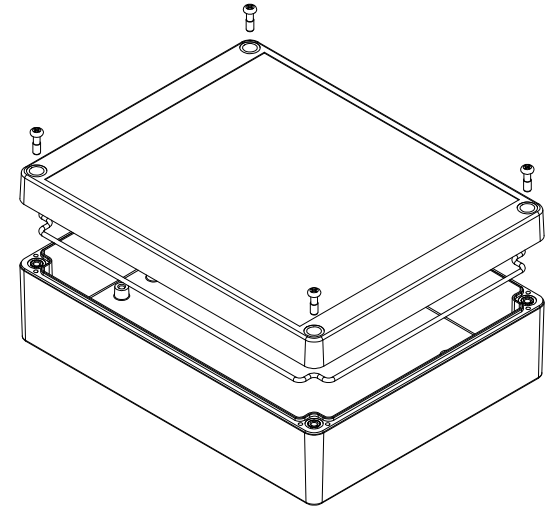

TOP VIEW

END VIEW SECTION A-A

SIDE VIEW SECTION B-B

ACCEPTS M3 SELF-TAPPING SCREW

MOUNTING HOLES

INSIDE LID

INSIDE BOX

ACCEPTS M3 SELF-TAPPING SCREW

Dimensions:
mm
[inches]

Enclosures can be Factory Modified (Milling, Drilling, Printing etc.)
Contact Factory (modshop@hammfg.com) for quotes
Solid models of this enclosure available in .stp or .x_t
(Part number and text placement/orientation on our products are subject to change, we do not recommend using them as a locating reference for modification purposes)

NOTE	
Purchased assembly includes box, lid, string gasket, 4 PCB screws, and 4 lid screws.	
Recommended Torque : (43-50) Ozf.in / (30-35) cN.m	
RP Enclosure	
General Purpose ABS Light Grey (UL94 HB)	RP1275
General Purpose ABS Light Grey with Polycarbonate Clear Lid (UL94 HB)	RP1275C
Polycarbonate Off-White (UL94-V2)	RP1270
Polycarbonate Off-White with Clear Lid (UL94-V2)	RP1270C
ACCESSORIES	
Lid Screw (M3.5-0.6 X 10mm) (50 Pkg)	SC619-50
PCB Screw (M3 X 6mm Self-tapping) (50 Pkg)	SC622-50
General Purpose ABS Black Inner Panel 3mm Thick	STC128
Metal Inner Panel 1mm Thick	STA128
String Gasket EPDM Grey (2 Pkg)	RP128GASKET