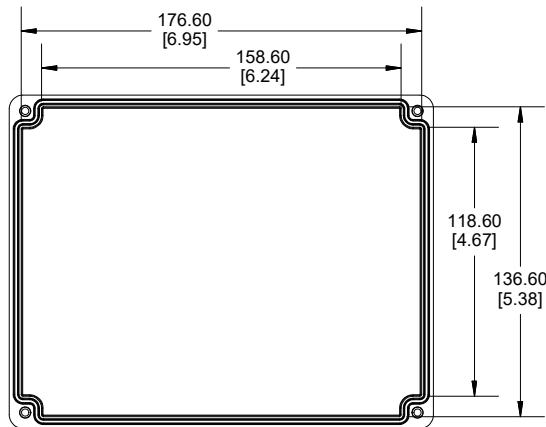

TOP VIEW

END VIEW SECTION A-A

SIDE VIEW SECTION B-B

ACCEPTS M3 SELF-TAPPING SCREW

MOUNTING HOLES

INSIDE LID

INSIDE BOX

ACCEPTS M3 SELF-TAPPING SCREW

Dimensions:
mm
[inches]

Enclosures can be Factory Modified (Milling, Drilling, Printing etc.)
Contact Factory (modshop@hammfg.com) for quotes
Solid models of this enclosure available in .stp or .x_t
(Part number and text placement/orientation on our products are subject to change, we do not recommend using them as a locating reference for modification purposes)

NOTE	
Purchased assembly includes box, lid, string gasket, 4 PCB screws, and 4 lid screws.	
Recommended Torque : (43-50) Ozf.in / (30-35) cN.m	
RP Enclosure	
General Purpose ABS Light Grey (UL94 HB)	RP1275
General Purpose ABS Light Grey with Polycarbonate Clear Lid (UL94 HB)	RP1275C
Polycarbonate Off-White (UL94-V2)	RP1270
Polycarbonate Off-White with Clear Lid (UL94-V2)	RP1270C
ACCESSORIES	
Lid Screw (M3.5-0.6 X 10mm) (50 Pkg)	SC619-50
PCB Screw (M3 X 6mm Self-tapping) (50 Pkg)	SC622-50
General Purpose ABS Black Inner Panel 3mm Thick	STC128
Metal Inner Panel 1mm Thick	STA128
String Gasket EPDM Grey (2 Pkg)	RP128GASKET