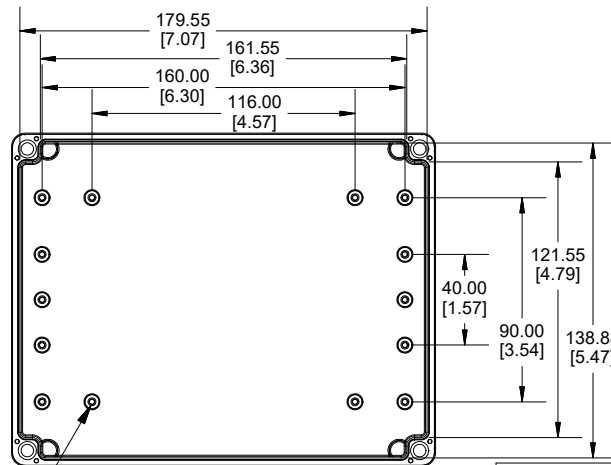

TOP VIEW

END VIEW SECTION A-A

SIDE VIEW SECTION B-B

ACCEPTS M3 SELF-TAPPING SCREW

MOUNTING HOLES

INSIDE LID

INSIDE BOX

ACCEPTS M3 SELF-TAPPING SCREW

Dimensions:
mm
[inches]

Enclosures can be Factory Modified (Milling, Drilling, Printing etc.)
Contact Factory (modshop@hammfg.com) for quotes
Solid models of this enclosure available in .stp or .x_t
(Part number and text placement/orientation on our products are subject to change, we do not recommend using them as a locating reference for modification purposes)

NOTE	
Purchased assembly includes box, lid, string gasket, 4 PCB screws, and 4 lid screws.	
Recommended Torque : (43-50) Ozf.in / (30-35) cN.m	
RP Enclosure	
General Purpose ABS Light Grey (UL94 HB)	RP1275
General Purpose ABS Light Grey with Polycarbonate Clear Lid (UL94 HB)	RP1275C
Polycarbonate Off-White (UL94-V2)	RP1270
Polycarbonate Off-White with Clear Lid (UL94-V2)	RP1270C
ACCESSORIES	
Lid Screw (M3.5-0.6 X 10mm) (50 Pkg)	SC619-50
PCB Screw (M3 X 6mm Self-tapping) (50 Pkg)	SC622-50
General Purpose ABS Black Inner Panel 3mm Thick	STC128
Metal Inner Panel 1mm Thick	STA128
String Gasket EPDM Grey (2 Pkg)	RP128GASKET