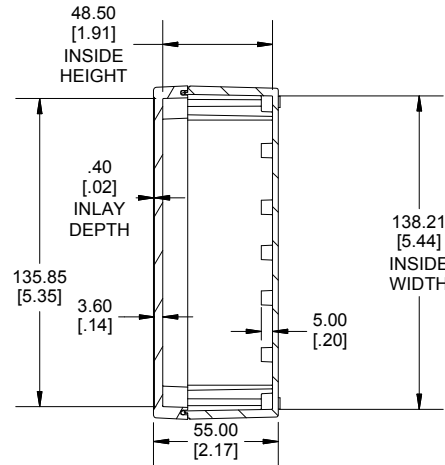

TOP VIEW

END VIEW SECTION A-A

SIDE VIEW SECTION B-B

ACCEPTS M3 SELF-TAPPING SCREW

MOUNTING HOLES

INSIDE LID

INSIDE BOX

ACCEPTS M3 SELF-TAPPING SCREW

Dimensions:
mm
[inches]

Enclosures can be Factory Modified (Milling, Drilling, Printing etc.)
Contact Factory (modshop@hammondmfg.com) for quotes
Solid models of this enclosure available in .stp or .x_t
(Part number and text placement/orientation on our products are subject to change, we do not recommend using them as a locating reference for modification purposes)

NOTE

Purchased assembly includes box, lid, string gasket, 4 PCB screws, and 4 lid screws.

Recommended Torque : (43-50) Ozf.in / (30-35) cN.m

RP Enclosure

General Purpose ABS Light Grey (UL94 HB)	RP1275
General Purpose ABS Light Grey with Polycarbonate Clear Lid (UL94 HB)	RP1275C
Polycarbonate Off-White (UL94-V2)	RP1270
Polycarbonate Off-White with Clear Lid (UL94-V2)	RP1270C

ACCESSORIES

Lid Screw (M3.5-0.6 X 10mm) (50 Pkg)	SC619-50
PCB Screw (M3 X 6mm Self-tapping) (50 Pkg)	SC622-50
General Purpose ABS Black Inner Panel 3mm Thick	STC128
Metal Inner Panel 1mm Thick	STA128
String Gasket EPDM Grey (2 Pkg)	RP128GASKET