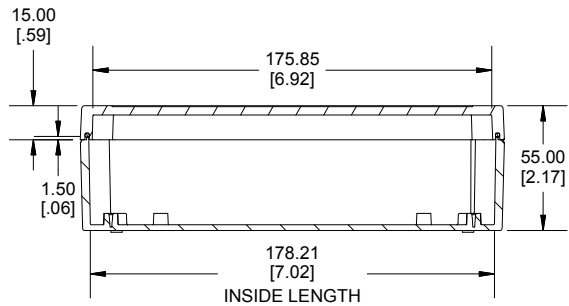

TOP VIEW

END VIEW SECTION A-A

SIDE VIEW SECTION B-B

ACCEPTS M3 SELF-TAPPING SCREW

MOUNTING HOLES

INSIDE LID

INSIDE BOX

ACCEPTS M3 SELF-TAPPING SCREW

Dimensions:
mm
[inches]

Enclosures can be Factory Modified (Milling, Drilling, Printing etc.)
Contact Factory (modshop@hammondmfg.com) for quotes
Solid models of this enclosure available in .stp or .x_t
(Part number and text placement/orientation on our products are subject to change, we do not recommend using them as a locating reference for modification purposes)

NOTE

Purchased assembly includes box, lid, string gasket, 4 PCB screws, and 4 lid screws.

Recommended Torque : (43-50) Ozf.in / (30-35) cN.m

RP Enclosure

General Purpose ABS Light Grey (UL94 HB)	RP1275
General Purpose ABS Light Grey with Polycarbonate Clear Lid (UL94 HB)	RP1275C
Polycarbonate Off-White (UL94-V2)	RP1270
Polycarbonate Off-White with Clear Lid (UL94-V2)	RP1270C

ACCESSORIES

Lid Screw (M3.5-0.6 X 10mm) (50 Pkg)	SC619-50
PCB Screw (M3 X 6mm Self-tapping) (50 Pkg)	SC622-50
General Purpose ABS Black Inner Panel 3mm Thick	STC128
Metal Inner Panel 1mm Thick	STA128
String Gasket EPDM Grey (2 Pkg)	RP128GASKET