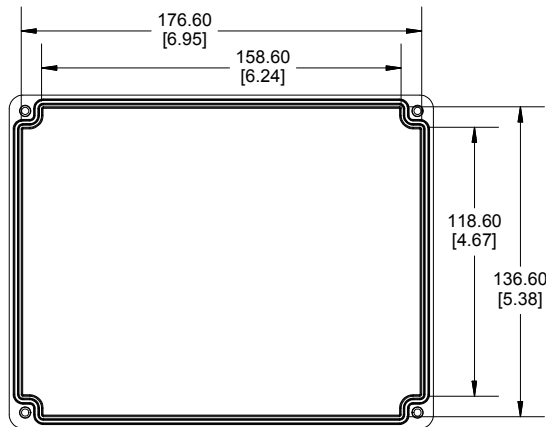

TOP VIEW

END VIEW SECTION A-A

SIDE VIEW SECTION B-B

ACCEPTS M3 SELF-TAPPING SCREW

MOUNTING HOLES

INSIDE LID

INSIDE BOX

ACCEPTS M3 SELF-TAPPING SCREW

Dimensions:
mm
[inches]

Enclosures can be Factory Modified (Milling, Drilling, Printing etc.)
Contact Factory (modshop@hammondmfg.com) for quotes
Solid models of this enclosure available in .stp or .x_t
(Part number and text placement/orientation on our products are subject to change, we do not recommend using them as a locating reference for modification purposes)

ACCESSORIES

Lid Screw (M3.5-0.6 X 10mm) (50 Pkg)	SC619-50
PCB Screw (M3 X 6mm Self-tapping) (50 Pkg)	SC622-50
General Purpose ABS Black Inner Panel 3mm Thick	STC128
Metal Inner Panel 1mm Thick	STA128
String Gasket EPDM Grey (2 Pkg)	RP128GASKET