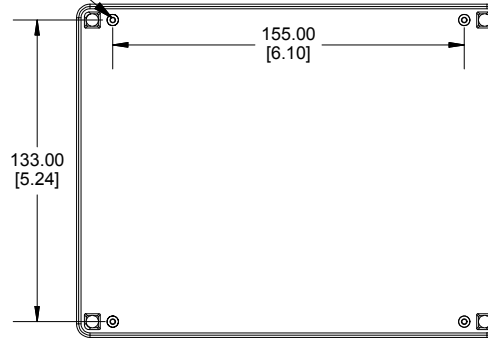

TOP VIEW

END VIEW SECTION A-A

SIDE VIEW SECTION B-B

ACCEPTS M3 SELF-TAPPING SCREW

MOUNTING HOLES

INSIDE LID

INSIDE BOX

ACCEPTS M3 SELF-TAPPING SCREW

Dimensions:
mm
[inches]

Enclosures can be Factory Modified (Milling, Drilling, Printing etc.)
Contact Factory (modshop@hammondmfg.com) for quotes
Solid models of this enclosure available in .stp or .x_t
(Part number and text placement/orientation on our products are subject to change, we do not recommend using them as a locating reference for modification purposes)

NOTE

Purchased assembly includes box, lid, string gasket, 4 PCB screws, and 4 lid screws.

Recommended Torque : (43-50) Ozf.in / (30-35) cN.m

RP Enclosure

General Purpose ABS Light Grey (UL94 HB)	RP1275
General Purpose ABS Light Grey with Polycarbonate Clear Lid (UL94 HB)	RP1275C
Polycarbonate Off-White (UL94-V2)	RP1270
Polycarbonate Off-White with Clear Lid (UL94-V2)	RP1270C

ACCESSORIES

Lid Screw (M3.5-0.6 X 10mm) (50 Pkg)	SC619-50
PCB Screw (M3 X 6mm Self-tapping) (50 Pkg)	SC622-50
General Purpose ABS Black Inner Panel 3mm Thick	STC128
Metal Inner Panel 1mm Thick	STA128
String Gasket EPDM Grey (2 Pkg)	RP128GASKET