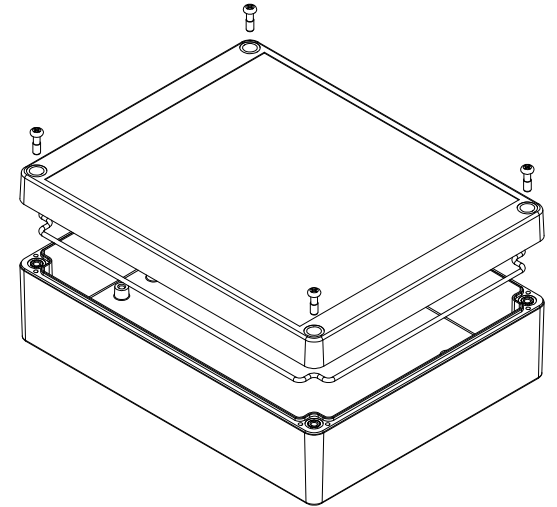

TOP VIEW

END VIEW SECTION A-A

SIDE VIEW SECTION B-B

ACCEPTS M3 SELF-TAPPING SCREW

MOUNTING HOLES

INSIDE LID

INSIDE BOX

ACCEPTS M3 SELF-TAPPING SCREW

Dimensions:
mm
[inches]

Enclosures can be Factory Modified (Milling, Drilling, Printing etc.)
Contact Factory (modshop@hammondmfg.com) for quotes
Solid models of this enclosure available in .stp or .x_t
(Part number and text placement/orientation on our products are subject to change, we do not recommend using them as a locating reference for modification purposes)

NOTE

Purchased assembly includes box, lid, string gasket, 4 PCB screws, and 4 lid screws.

Recommended Torque : (43-50) Ozf.in / (30-35) cN.m

RP Enclosure

General Purpose ABS Light Grey (UL94 HB)	RP1275
General Purpose ABS Light Grey with Polycarbonate Clear Lid (UL94 HB)	RP1275C
Polycarbonate Off-White (UL94-V2)	RP1270
Polycarbonate Off-White with Clear Lid (UL94-V2)	RP1270C

ACCESSORIES

Lid Screw (M3.5-0.6 X 10mm) (50 Pkg)	SC619-50
PCB Screw (M3 X 6mm Self-tapping) (50 Pkg)	SC622-50
General Purpose ABS Black Inner Panel 3mm Thick	STC128
Metal Inner Panel 1mm Thick	STA128
String Gasket EPDM Grey (2 Pkg)	RP128GASKET