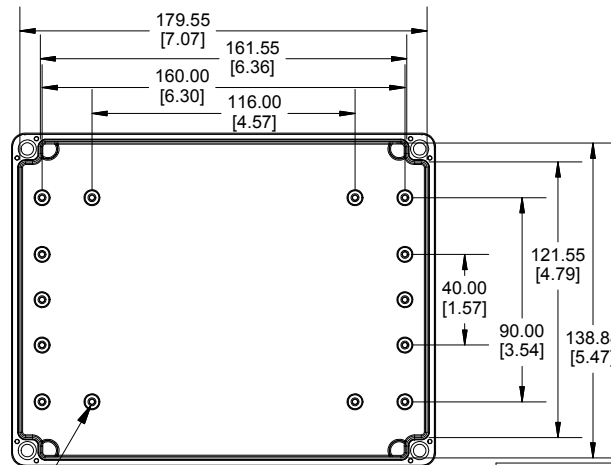

TOP VIEW

END VIEW SECTION A-A

SIDE VIEW SECTION B-B

ACCEPTS M3 SELF-TAPPING SCREW

MOUNTING HOLES

INSIDE LID

INSIDE BOX

ACCEPTS M3 SELF-TAPPING SCREW

Dimensions:
mm
[inches]

Enclosures can be Factory Modified (Milling, Drilling, Printing etc.)
Contact Factory (modshop@hammondmfg.com) for quotes
Solid models of this enclosure available in .stp or .x_t
(Part number and text placement/orientation on our products are subject to change, we do not recommend using them as a locating reference for modification purposes)

NOTE

Purchased assembly includes box, lid, string gasket, 4 PCB screws, and 4 lid screws.

Recommended Torque : (43-50) Ozf.in / (30-35) cN.m

RP Enclosure

General Purpose ABS Light Grey (UL94 HB)	RP1275
General Purpose ABS Light Grey with Polycarbonate Clear Lid (UL94 HB)	RP1275C
Polycarbonate Off-White (UL94-V2)	RP1270
Polycarbonate Off-White with Clear Lid (UL94-V2)	RP1270C

ACCESSORIES

Lid Screw (M3.5-0.6 X 10mm) (50 Pkg)	SC619-50
PCB Screw (M3 X 6mm Self-tapping) (50 Pkg)	SC622-50
General Purpose ABS Black Inner Panel 3mm Thick	STC128
Metal Inner Panel 1mm Thick	STA128
String Gasket EPDM Grey (2 Pkg)	RP128GASKET