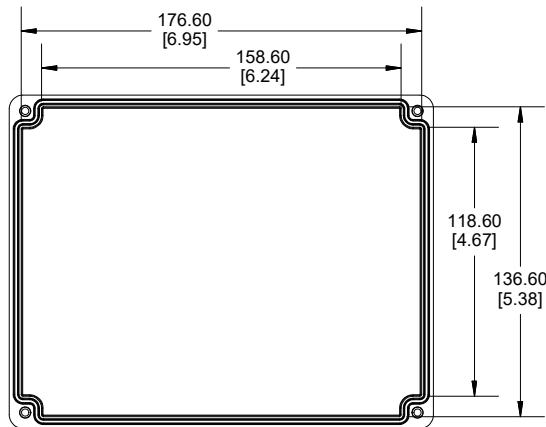

TOP VIEW

END VIEW SECTION A-A

SIDE VIEW SECTION B-B

ACCEPTS M3 SELF-TAPPING SCREW

MOUNTING HOLES

INSIDE LID

ACCEPTS M3 SELF-TAPPING SCREW

INSIDE BOX

Dimensions:
mm
[inches]

Enclosures can be Factory Modified (Milling, Drilling, Printing etc.)
Contact Factory (modshop@hammfg.com) for quotes
Solid models of this enclosure available in .stp or .x_t
(Part number and text placement/orientation on our products are subject to change, we do not recommend using them as a locating reference for modification purposes)

NOTE	
Purchased assembly includes box, lid, string gasket, 4 PCB screws, and 4 lid screws.	
Recommended Torque : (43-50) Ozf.in / (30-35) cN.m	
RP Enclosure	
General Purpose ABS Light Grey (UL94 HB)	RP1275
General Purpose ABS Light Grey with Polycarbonate Clear Lid (UL94 HB)	RP1275C
Polycarbonate Off-White (UL94-V2)	RP1270
Polycarbonate Off-White with Clear Lid (UL94-V2)	RP1270C
ACCESSORIES	
Lid Screw (M3.5-0.6 X 10mm) (50 Pkg)	SC619-50
PCB Screw (M3 X 6mm Self-tapping) (50 Pkg)	SC622-50
General Purpose ABS Black Inner Panel 3mm Thick	STC128
Metal Inner Panel 1mm Thick	STA128
String Gasket EPDM Grey (2 Pkg)	RP128GASKET