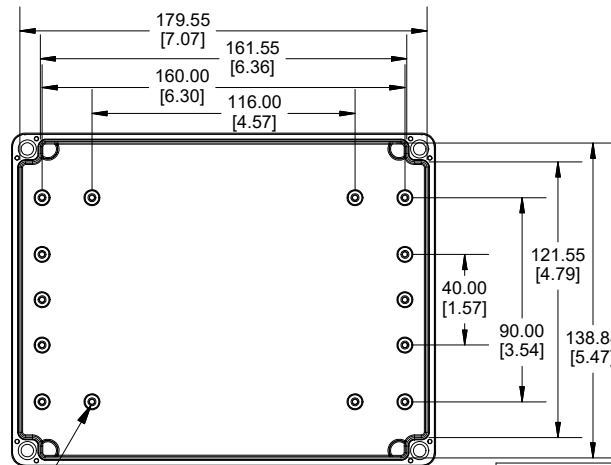

TOP VIEW

END VIEW SECTION A-A

SIDE VIEW SECTION B-B

ACCEPTS M3 SELF-TAPPING SCREW

MOUNTING HOLES

INSIDE LID

ACCEPTS M3 SELF-TAPPING SCREW

INSIDE BOX

Dimensions:
mm
[inches]

Enclosures can be Factory Modified (Milling, Drilling, Printing etc.)
Contact Factory (modshop@hammfg.com) for quotes
Solid models of this enclosure available in .stp or .x_t
(Part number and text placement/orientation on our products are subject to change, we do not recommend using them as a locating reference for modification purposes)

NOTE	
Purchased assembly includes box, lid, string gasket, 4 PCB screws, and 4 lid screws.	
Recommended Torque : (43-50) Ozf.in / (30-35) cN.m	
RP Enclosure	
General Purpose ABS Light Grey (UL94 HB)	RP1275
General Purpose ABS Light Grey with Polycarbonate Clear Lid (UL94 HB)	RP1275C
Polycarbonate Off-White (UL94-V2)	RP1270
Polycarbonate Off-White with Clear Lid (UL94-V2)	RP1270C
ACCESSORIES	
Lid Screw (M3.5-0.6 X 10mm) (50 Pkg)	SC619-50
PCB Screw (M3 X 6mm Self-tapping) (50 Pkg)	SC622-50
General Purpose ABS Black Inner Panel 3mm Thick	STC128
Metal Inner Panel 1mm Thick	STA128
String Gasket EPDM Grey (2 Pkg)	RP128GASKET