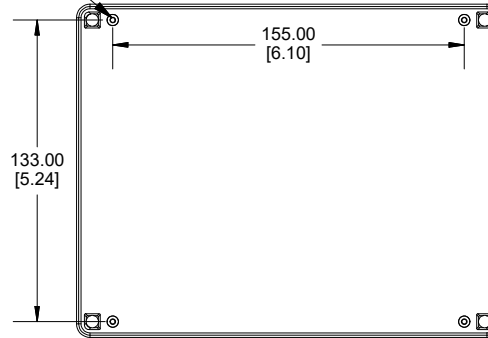

TOP VIEW

END VIEW SECTION A-A

SIDE VIEW SECTION B-B

ACCEPTS M3 SELF-TAPPING SCREW

MOUNTING HOLES

INSIDE LID

ACCEPTS M3 SELF-TAPPING SCREW

INSIDE BOX

Dimensions:
mm
[inches]

Enclosures can be Factory Modified (Milling, Drilling, Printing etc.)
Contact Factory (modshop@hammfg.com) for quotes
Solid models of this enclosure available in .stp or .x_t
(Part number and text placement/orientation on our products are subject to change, we do not recommend using them as a locating reference for modification purposes)

NOTE	
Purchased assembly includes box, lid, string gasket, 4 PCB screws, and 4 lid screws.	
Recommended Torque : (43-50) Ozf.in / (30-35) cN.m	
RP Enclosure	
General Purpose ABS Light Grey (UL94 HB)	RP1275
General Purpose ABS Light Grey with Polycarbonate Clear Lid (UL94 HB)	RP1275C
Polycarbonate Off-White (UL94-V2)	RP1270
Polycarbonate Off-White with Clear Lid (UL94-V2)	RP1270C
ACCESSORIES	
Lid Screw (M3.5-0.6 X 10mm) (50 Pkg)	SC619-50
PCB Screw (M3 X 6mm Self-tapping) (50 Pkg)	SC622-50
General Purpose ABS Black Inner Panel 3mm Thick	STC128
Metal Inner Panel 1mm Thick	STA128
String Gasket EPDM Grey (2 Pkg)	RP128GASKET