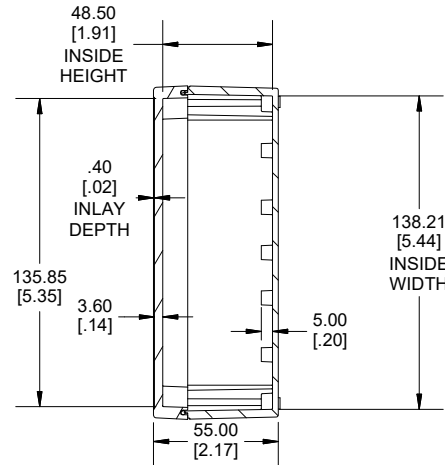

TOP VIEW

END VIEW SECTION A-A

SIDE VIEW SECTION B-B

ACCEPTS M3 SELF-TAPPING SCREW

MOUNTING HOLES

INSIDE LID

ACCEPTS M3 SELF-TAPPING SCREW

INSIDE BOX

Dimensions:
mm
[inches]

Enclosures can be Factory Modified (Milling, Drilling, Printing etc.)
Contact Factory (modshop@hammfg.com) for quotes
Solid models of this enclosure available in .stp or .x_t
(Part number and text placement/orientation on our products are subject to change, we do not recommend using them as a locating reference for modification purposes)

NOTE	
Purchased assembly includes box, lid, string gasket, 4 PCB screws, and 4 lid screws.	
Recommended Torque : (43-50) Ozf.in / (30-35) cN.m	
RP Enclosure	
General Purpose ABS Light Grey (UL94 HB)	RP1275
General Purpose ABS Light Grey with Polycarbonate Clear Lid (UL94 HB)	RP1275C
Polycarbonate Off-White (UL94-V2)	RP1270
Polycarbonate Off-White with Clear Lid (UL94-V2)	RP1270C
ACCESSORIES	
Lid Screw (M3.5-0.6 X 10mm) (50 Pkg)	SC619-50
PCB Screw (M3 X 6mm Self-tapping) (50 Pkg)	SC622-50
General Purpose ABS Black Inner Panel 3mm Thick	STC128
Metal Inner Panel 1mm Thick	STA128
String Gasket EPDM Grey (2 Pkg)	RP128GASKET