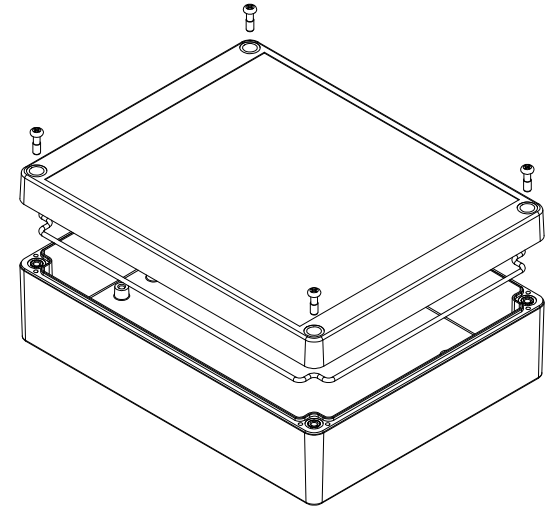

TOP VIEW

END VIEW SECTION A-A

SIDE VIEW SECTION B-B

ACCEPTS M3 SELF-TAPPING SCREW

MOUNTING HOLES

INSIDE LID

ACCEPTS M3 SELF-TAPPING SCREW

INSIDE BOX

Dimensions:
mm
[inches]

Enclosures can be Factory Modified (Milling, Drilling, Printing etc.)
Contact Factory (modshop@hammfg.com) for quotes
Solid models of this enclosure available in .stp or .x_t
(Part number and text placement/orientation on our products are subject to change, we do not recommend using them as a locating reference for modification purposes)

NOTE	
Purchased assembly includes box, lid, string gasket, 4 PCB screws, and 4 lid screws.	
Recommended Torque : (43-50) Ozf.in / (30-35) cN.m	
RP Enclosure	
General Purpose ABS Light Grey (UL94 HB)	RP1275
General Purpose ABS Light Grey with Polycarbonate Clear Lid (UL94 HB)	RP1275C
Polycarbonate Off-White (UL94-V2)	RP1270
Polycarbonate Off-White with Clear Lid (UL94-V2)	RP1270C
ACCESSORIES	
Lid Screw (M3.5-0.6 X 10mm) (50 Pkg)	SC619-50
PCB Screw (M3 X 6mm Self-tapping) (50 Pkg)	SC622-50
General Purpose ABS Black Inner Panel 3mm Thick	STC128
Metal Inner Panel 1mm Thick	STA128
String Gasket EPDM Grey (2 Pkg)	RP128GASKET