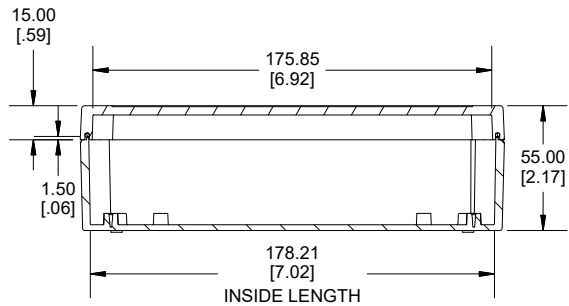

TOP VIEW

END VIEW SECTION A-A

SIDE VIEW SECTION B-B

ACCEPTS M3 SELF-TAPPING SCREW

MOUNTING HOLES

INSIDE LID

ACCEPTS M3 SELF-TAPPING SCREW

INSIDE BOX

Dimensions:
mm
[inches]

Enclosures can be Factory Modified (Milling, Drilling, Printing etc.)
Contact Factory (modshop@hammfg.com) for quotes
Solid models of this enclosure available in .stp or .x_t
(Part number and text placement/orientation on our products are subject to change, we do not recommend using them as a locating reference for modification purposes)

NOTE	
Purchased assembly includes box, lid, string gasket, 4 PCB screws, and 4 lid screws.	
Recommended Torque : (43-50) Ozf.in / (30-35) cN.m	
RP Enclosure	
General Purpose ABS Light Grey (UL94 HB)	RP1275
General Purpose ABS Light Grey with Polycarbonate Clear Lid (UL94 HB)	RP1275C
Polycarbonate Off-White (UL94-V2)	RP1270
Polycarbonate Off-White with Clear Lid (UL94-V2)	RP1270C
ACCESSORIES	
Lid Screw (M3.5-0.6 X 10mm) (50 Pkg)	SC619-50
PCB Screw (M3 X 6mm Self-tapping) (50 Pkg)	SC622-50
General Purpose ABS Black Inner Panel 3mm Thick	STC128
Metal Inner Panel 1mm Thick	STA128
String Gasket EPDM Grey (2 Pkg)	RP128GASKET