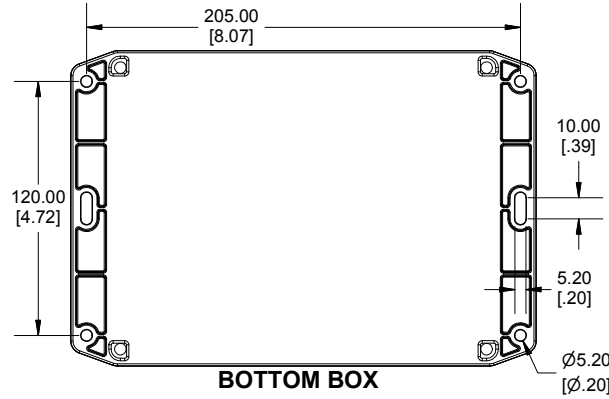

TOP VIEW

END VIEW SECTION A-A

SIDE VIEW SECTION B-B

BOTTOM BOX

Enclosures can be Factory Modified (Milling, Drilling, Printing etc.)
 Contact Factory (modshop@hammondmfg.com) for quotes
 Solid models of this enclosure available in .stp or .x_t
 (Part number and text placement/orientation on our products are subject to change, we do not recommend using them as a locating reference for modification purposes)

NOTE

Purchased assembly includes box, lid, string gasket, 4 PCB screws, and 4 lid screws.

Recommended Torque : (43-50) Ozf.in / (30-35) cN.m

RP Enclosure

General Purpose ABS Light Grey (UL94 HB)	RP1275BF
General Purpose ABS Light Grey with Polycarbonate Clear Lid (UL94 HB)	RP1275CBF
Polycarbonate Off-White (UL94-V2)	RP1270BF
Polycarbonate Off-White with Clear Lid (UL94-V2)	RP1270CBF

ACCESSORIES

Lid Screw (M3.5-0.6 X 10mm) (50 Pkg)	SC619-50
PCB Screw (M3 X 6mm Self-tapping) (50 Pkg)	SC622-50
General Purpose ABS Black Inner Panel 3mm Thick	STC128
Metal Inner Panel 1mm Thick	STA128
String Gasket EPDM Grey (2 Pkg)	RP128GASKET

INSIDE LID

INSIDE BOX

ACCEPTS M3 SELF-TAPPING SCREW

Dimensions:
mm
[inches]

X-ON Electronics

Largest Supplier of Electrical and Electronic Components

Click to view similar products for [Enclosures, Boxes & Cases](#) category: