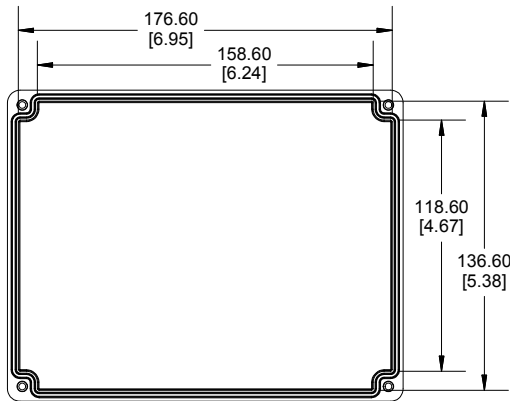

NOTE

Purchased assembly includes box, lid, string gasket, 4 PCB screws, and 4 lid screws.

Recommended Torque : (43-50) Ozf.in / (30-35) cN.m

RP Enclosure

General Purpose ABS Light Grey (UL94 HB)	RP1275BF
General Purpose ABS Light Grey with Polycarbonate Clear Lid (UL94 HB)	RP1275CBF
Polycarbonate Off-White (UL94-V2)	RP1270BF
Polycarbonate Off-White with Clear Lid (UL94-V2)	RP1270CBF

ACCESSORIES

Lid Screw (M3.5-0.6 X 10mm) (50 Pkg)	SC619-50
PCB Screw (M3 X 6mm Self-tapping) (50 Pkg)	SC622-50
General Purpose ABS Black Inner Panel 3mm Thick	STC128
Metal Inner Panel 1mm Thick	STA128
String Gasket EPDM Grey (2 Pkg)	RP128GASKET

INSIDE LID

INSIDE BOX

ACCEPTS M3 SELF-TAPPING SCREW

Dimensions:
mm
[inches]

X-ON Electronics

Largest Supplier of Electrical and Electronic Components

Click to view similar products for [Enclosures, Boxes & Cases](#) category: