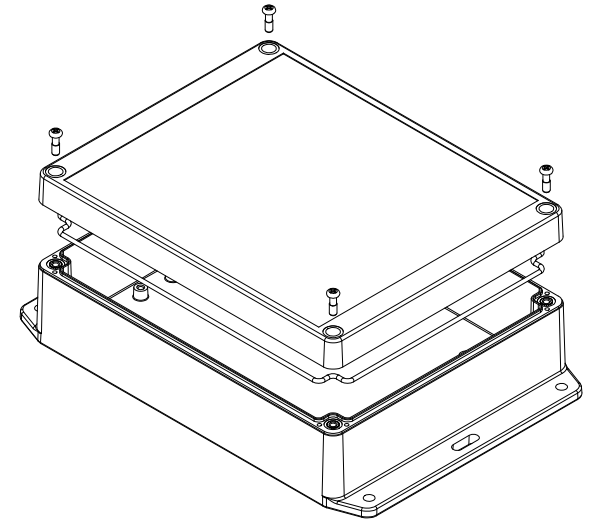

TOP VIEW

END VIEW SECTION A-A

SIDE VIEW SECTION B-B

BOTTOM BOX

Enclosures can be Factory Modified (Milling, Drilling, Printing etc.)
 Contact Factory (modshop@hammondmfg.com) for quotes
 Solid models of this enclosure available in .stp or .x_t
 (Part number and text placement/orientation on our products are subject to change, we do not recommend using them as a locating reference for modification purposes)

NOTE

Purchased assembly includes box, lid, string gasket, 4 PCB screws, and 4 lid screws.

Recommended Torque : (43-50) Ozf.in / (30-35) cN.m

RP Enclosure

General Purpose ABS Light Grey (UL94 HB)	RP1275BF
General Purpose ABS Light Grey with Polycarbonate Clear Lid (UL94 HB)	RP1275CBF
Polycarbonate Off-White (UL94-V2)	RP1270BF
Polycarbonate Off-White with Clear Lid (UL94-V2)	RP1270CBF

ACCESSORIES

Lid Screw (M3.5-0.6 X 10mm) (50 Pkg)	SC619-50
PCB Screw (M3 X 6mm Self-tapping) (50 Pkg)	SC622-50
General Purpose ABS Black Inner Panel 3mm Thick	STC128
Metal Inner Panel 1mm Thick	STA128
String Gasket EPDM Grey (2 Pkg)	RP128GASKET

INSIDE LID

INSIDE BOX

ACCEPTS M3 SELF-TAPPING SCREW

Dimensions:
mm
[inches]

X-ON Electronics

Largest Supplier of Electrical and Electronic Components

Click to view similar products for [Enclosures, Boxes & Cases](#) category: