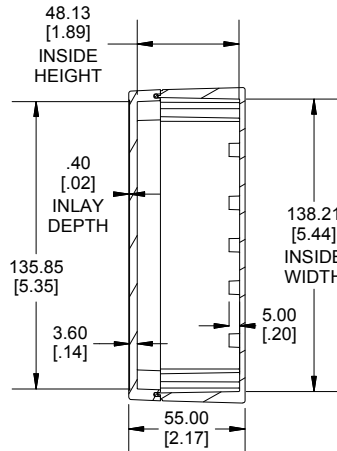

TOP VIEW

END VIEW SECTION A-A

SIDE VIEW SECTION B-B

BOTTOM BOX

Enclosures can be Factory Modified (Milling, Drilling, Printing etc.)
 Contact Factory (modshop@hammondmfg.com) for quotes
 Solid models of this enclosure available in .stp or .x_t
 (Part number and text placement/orientation on our products are subject to change, we do not recommend using them as a locating reference for modification purposes)

NOTE

Purchased assembly includes box, lid, string gasket, 4 PCB screws, and 4 lid screws.

Recommended Torque : (43-50) Ozf.in / (30-35) cN.m

RP Enclosure

General Purpose ABS Light Grey (UL94 HB)	RP1275BF
General Purpose ABS Light Grey with Polycarbonate Clear Lid (UL94 HB)	RP1275CBF
Polycarbonate Off-White (UL94-V2)	RP1270BF
Polycarbonate Off-White with Clear Lid (UL94-V2)	RP1270CBF

ACCESSORIES

Lid Screw (M3.5-0.6 X 10mm) (50 Pkg)	SC619-50
PCB Screw (M3 X 6mm Self-tapping) (50 Pkg)	SC622-50
General Purpose ABS Black Inner Panel 3mm Thick	STC128
Metal Inner Panel 1mm Thick	STA128
String Gasket EPDM Grey (2 Pkg)	RP128GASKET

INSIDE LID

INSIDE BOX

ACCEPTS M3 SELF-TAPPING SCREW

Dimensions:
mm
[inches]

X-ON Electronics

Largest Supplier of Electrical and Electronic Components

Click to view similar products for [Enclosures, Boxes & Cases](#) category: