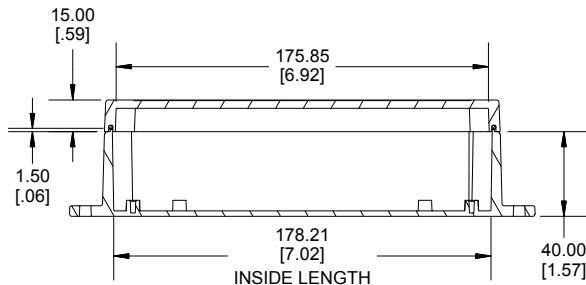

TOP VIEW

END VIEW SECTION A-A

SIDE VIEW SECTION B-B

BOTTOM BOX

Enclosures can be Factory Modified (Milling, Drilling, Printing etc.)
 Contact Factory (modshop@hammondmfg.com) for quotes
 Solid models of this enclosure available in .stp or .x_t
 (Part number and text placement/orientation on our products are subject to change, we do not recommend using them as a locating reference for modification purposes)

NOTE

Purchased assembly includes box, lid, string gasket, 4 PCB screws, and 4 lid screws.

Recommended Torque : (43-50) Ozf.in / (30-35) cN.m

RP Enclosure

General Purpose ABS Light Grey (UL94 HB)	RP1275BF
General Purpose ABS Light Grey with Polycarbonate Clear Lid (UL94 HB)	RP1275CBF
Polycarbonate Off-White (UL94-V2)	RP1270BF
Polycarbonate Off-White with Clear Lid (UL94-V2)	RP1270CBF

ACCESSORIES

Lid Screw (M3.5-0.6 X 10mm) (50 Pkg)	SC619-50
PCB Screw (M3 X 6mm Self-tapping) (50 Pkg)	SC622-50
General Purpose ABS Black Inner Panel 3mm Thick	STC128
Metal Inner Panel 1mm Thick	STA128
String Gasket EPDM Grey (2 Pkg)	RP128GASKET

INSIDE LID

INSIDE BOX

ACCEPTS M3 SELF-TAPPING SCREW

Dimensions:
mm
[inches]

X-ON Electronics

Largest Supplier of Electrical and Electronic Components

Click to view similar products for [Enclosures, Boxes & Cases](#) category: