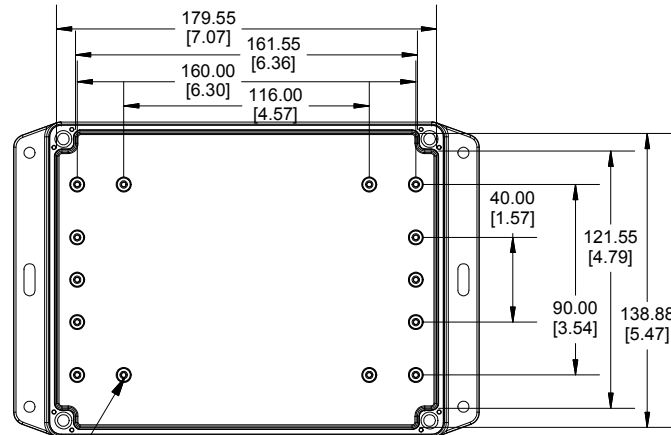

NOTE

Purchased assembly includes box, lid, string gasket, 4 PCB screws, and 4 lid screws.

Recommended Torque : (43-50) Ozf.in / (30-35) cN.m

RP Enclosure

General Purpose ABS Light Grey (UL94 HB)	RP1275BF
General Purpose ABS Light Grey with Polycarbonate Clear Lid (UL94 HB)	RP1275CBF
Polycarbonate Off-White (UL94-V2)	RP1270BF
Polycarbonate Off-White with Clear Lid (UL94-V2)	RP1270CBF

ACCESSORIES

Lid Screw (M3.5-0.6 X 10mm) (50 Pkg)	SC619-50
PCB Screw (M3 X 6mm Self-tapping) (50 Pkg)	SC622-50
General Purpose ABS Black Inner Panel 3mm Thick	STC128
Metal Inner Panel 1mm Thick	STA128
String Gasket EPDM Grey (2 Pkg)	RP128GASKET

INSIDE LID

INSIDE BOX

ACCEPTS M3 SELF-TAPPING SCREW

Dimensions:
mm
[inches]

X-ON Electronics

Largest Supplier of Electrical and Electronic Components

Click to view similar products for [Enclosures, Boxes & Cases](#) category: