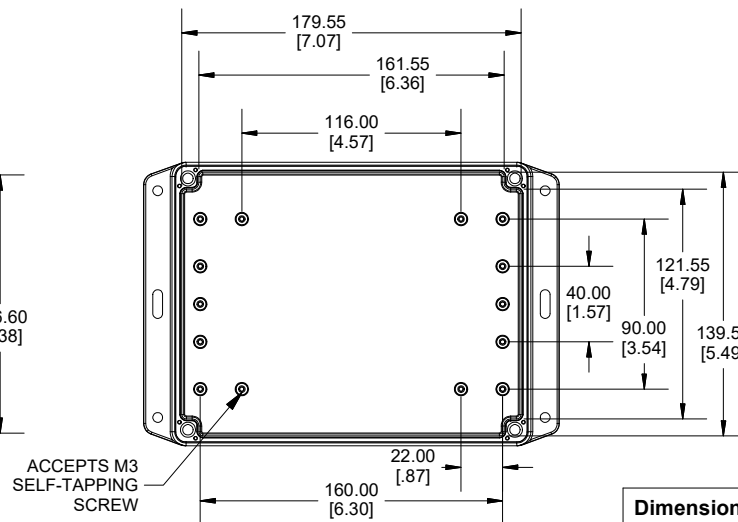

TOP VIEW

END VIEW SECTION A-A

SIDE VIEW SECTION B-B

BOTTOM BOX

INSIDE LID

INSIDE BOX

Dimensions:  
mm  
[inches]

Enclosures can be Factory Modified (Milling, Drilling, Printing etc.)  
Contact Factory ([modshop@hammfg.com](mailto:modshop@hammfg.com)) for quotes  
Solid models of this enclosure available in .stp or .x\_t  
(Part number and text placement/orientation on our products are subject to change, we do not recommend using them as a locating reference for modification purposes)

NOTE	
Purchased assembly includes box, lid, string gasket, 4 PCB screws, and 4 lid screws.	
Recommended Torque : (43-50) Ozf.in / (30-35) cN.m	
RP Enclosure	
General Purpose ABS Light Grey (UL94 HB)	RP1285BF
General Purpose ABS Light Grey with Polycarbonate Clear Lid (UL94 HB)	RP1285CBF
Polycarbonate Off-White (UL94-V2)	RP1280BF
Polycarbonate Off-White with Clear Lid (UL94-V2)	RP1280CBF
ACCESSORIES	
Lid Screw (M3.5-0.6 X 10mm) (50 Pkg)	SC619-50
PCB Screw (M3 X 6mm Self-tapping) (50 Pkg)	SC622-50
General Purpose ABS Black Inner Panel 3mm Thick	STC128
Metal Inner Panel 1mm Thick	STA128
String Gasket EPDM Grey (2 Pkg)	RP128GASKET