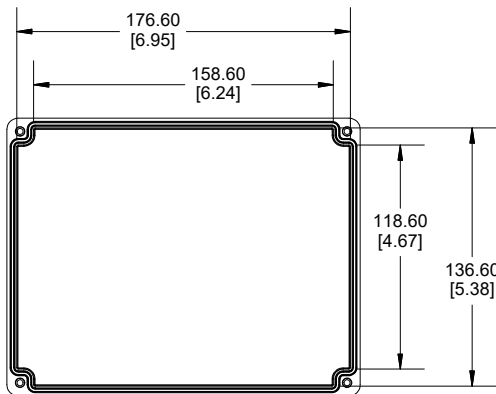

TOP VIEW

END VIEW SECTION A-A

SIDE VIEW SECTION B-B

BOTTOM BOX

INSIDE LID

INSIDE BOX

Dimensions:  
mm  
[inches]

Enclosures can be Factory Modified (Milling, Drilling, Printing etc.)  
Contact Factory ([modshop@hammfg.com](mailto:modshop@hammfg.com)) for quotes  
Solid models of this enclosure available in .stp or .x\_t  
(Part number and text placement/orientation on our products are subject to change, we do not recommend using them as a locating reference for modification purposes)

NOTE	
Purchased assembly includes box, lid, string gasket, 4 PCB screws, and 4 lid screws.	
Recommended Torque : (43-50) Ozf.in / (30-35) cN.m	
RP Enclosure	
General Purpose ABS Light Grey (UL94 HB)	RP1285BF
General Purpose ABS Light Grey with Polycarbonate Clear Lid (UL94 HB)	RP1285CBF
Polycarbonate Off-White (UL94-V2)	RP1280BF
Polycarbonate Off-White with Clear Lid (UL94-V2)	RP1280CBF
ACCESSORIES	
Lid Screw (M3.5-0.6 X 10mm) (50 Pkg)	SC619-50
PCB Screw (M3 X 6mm Self-tapping) (50 Pkg)	SC622-50
General Purpose ABS Black Inner Panel 3mm Thick	STC128
Metal Inner Panel 1mm Thick	STA128
String Gasket EPDM Grey (2 Pkg)	RP128GASKET