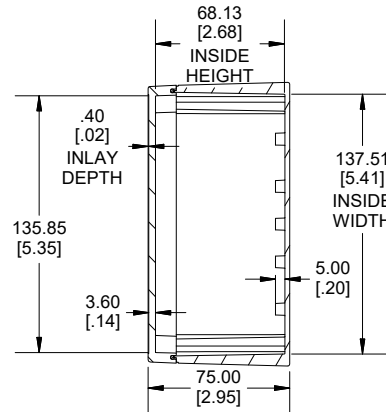

TOP VIEW

END VIEW SECTION A-A

SIDE VIEW SECTION B-B

BOTTOM BOX

INSIDE LID

INSIDE BOX

Dimensions:  
mm  
[inches]

Enclosures can be Factory Modified (Milling, Drilling, Printing etc.)  
Contact Factory ([modshop@hammfg.com](mailto:modshop@hammfg.com)) for quotes  
Solid models of this enclosure available in .stp or .x\_t  
(Part number and text placement/orientation on our products are subject to change, we do not recommend using them as a locating reference for modification purposes)

NOTE	
Purchased assembly includes box, lid, string gasket, 4 PCB screws, and 4 lid screws.	
Recommended Torque : (43-50) Ozf.in / (30-35) cN.m	
RP Enclosure	
General Purpose ABS Light Grey (UL94 HB)	RP1285BF
General Purpose ABS Light Grey with Polycarbonate Clear Lid (UL94 HB)	RP1285CBF
Polycarbonate Off-White (UL94-V2)	RP1280BF
Polycarbonate Off-White with Clear Lid (UL94-V2)	RP1280CBF
ACCESSORIES	
Lid Screw (M3.5-0.6 X 10mm) (50 Pkg)	SC619-50
PCB Screw (M3 X 6mm Self-tapping) (50 Pkg)	SC622-50
General Purpose ABS Black Inner Panel 3mm Thick	STC128
Metal Inner Panel 1mm Thick	STA128
String Gasket EPDM Grey (2 Pkg)	RP128GASKET