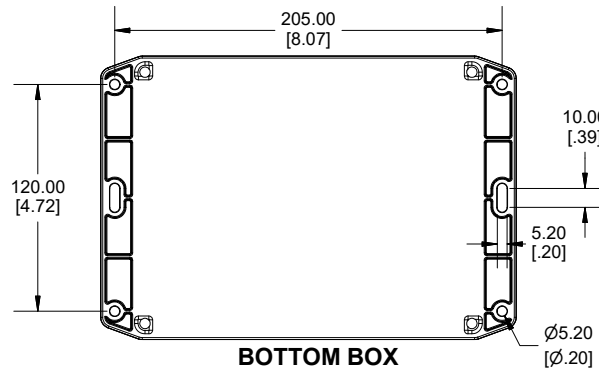

TOP VIEW

END VIEW SECTION A-A

SIDE VIEW SECTION B-B

BOTTOM BOX

INSIDE LID

INSIDE BOX

Dimensions:  
mm  
[inches]

Enclosures can be Factory Modified (Milling, Drilling, Printing etc.)  
Contact Factory ([modshop@hammfg.com](mailto:modshop@hammfg.com)) for quotes  
Solid models of this enclosure available in .stp or .x\_t  
(Part number and text placement/orientation on our products are subject to change, we do not recommend using them as a locating reference for modification purposes)

NOTE	
Purchased assembly includes box, lid, string gasket, 4 PCB screws, and 4 lid screws.	
Recommended Torque : (43-50) Ozf.in / (30-35) cN.m	
RP Enclosure	
General Purpose ABS Light Grey (UL94 HB)	RP1285BF
General Purpose ABS Light Grey with Polycarbonate Clear Lid (UL94 HB)	RP1285CBF
Polycarbonate Off-White (UL94-V2)	RP1280BF
Polycarbonate Off-White with Clear Lid (UL94-V2)	RP1280CBF
ACCESSORIES	
Lid Screw (M3.5-0.6 X 10mm) (50 Pkg)	SC619-50
PCB Screw (M3 X 6mm Self-tapping) (50 Pkg)	SC622-50
General Purpose ABS Black Inner Panel 3mm Thick	STC128
Metal Inner Panel 1mm Thick	STA128
String Gasket EPDM Grey (2 Pkg)	RP128GASKET