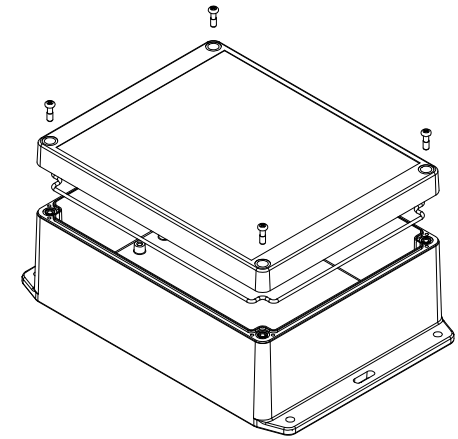

TOP VIEW

END VIEW SECTION A-A

SIDE VIEW SECTION B-B

BOTTOM BOX

INSIDE LID

INSIDE BOX

Dimensions:  
mm  
[inches]

Enclosures can be Factory Modified (Milling, Drilling, Printing etc.)  
Contact Factory ([modshop@hammfg.com](mailto:modshop@hammfg.com)) for quotes  
Solid models of this enclosure available in .stp or .x\_t  
(Part number and text placement/orientation on our products are subject to change, we do not recommend using them as a locating reference for modification purposes)

NOTE	
Purchased assembly includes box, lid, string gasket, 4 PCB screws, and 4 lid screws.	
Recommended Torque : (43-50) Ozf.in / (30-35) cN.m	
RP Enclosure	
General Purpose ABS Light Grey (UL94 HB)	RP1285BF
General Purpose ABS Light Grey with Polycarbonate Clear Lid (UL94 HB)	RP1285CBF
Polycarbonate Off-White (UL94-V2)	RP1280BF
Polycarbonate Off-White with Clear Lid (UL94-V2)	RP1280CBF
ACCESSORIES	
Lid Screw (M3.5-0.6 X 10mm) (50 Pkg)	SC619-50
PCB Screw (M3 X 6mm Self-tapping) (50 Pkg)	SC622-50
General Purpose ABS Black Inner Panel 3mm Thick	STC128
Metal Inner Panel 1mm Thick	STA128
String Gasket EPDM Grey (2 Pkg)	RP128GASKET