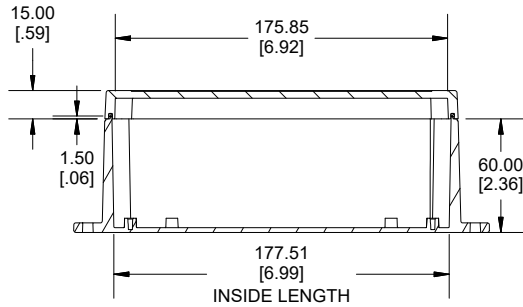

TOP VIEW

END VIEW SECTION A-A

SIDE VIEW SECTION B-B

BOTTOM BOX

INSIDE LID

INSIDE BOX

Dimensions:  
mm  
[inches]

Enclosures can be Factory Modified (Milling, Drilling, Printing etc.)  
Contact Factory ([modshop@hammfg.com](mailto:modshop@hammfg.com)) for quotes  
Solid models of this enclosure available in .stp or .x\_t  
(Part number and text placement/orientation on our products are subject to change, we do not recommend using them as a locating reference for modification purposes)

NOTE	
Purchased assembly includes box, lid, string gasket, 4 PCB screws, and 4 lid screws.	
Recommended Torque : (43-50) Ozf.in / (30-35) cN.m	
RP Enclosure	
General Purpose ABS Light Grey (UL94 HB)	RP1285BF
General Purpose ABS Light Grey with Polycarbonate Clear Lid (UL94 HB)	RP1285CBF
Polycarbonate Off-White (UL94-V2)	RP1280BF
Polycarbonate Off-White with Clear Lid (UL94-V2)	RP1280CBF
ACCESSORIES	
Lid Screw (M3.5-0.6 X 10mm) (50 Pkg)	SC619-50
PCB Screw (M3 X 6mm Self-tapping) (50 Pkg)	SC622-50
General Purpose ABS Black Inner Panel 3mm Thick	STC128
Metal Inner Panel 1mm Thick	STA128
String Gasket EPDM Grey (2 Pkg)	RP128GASKET