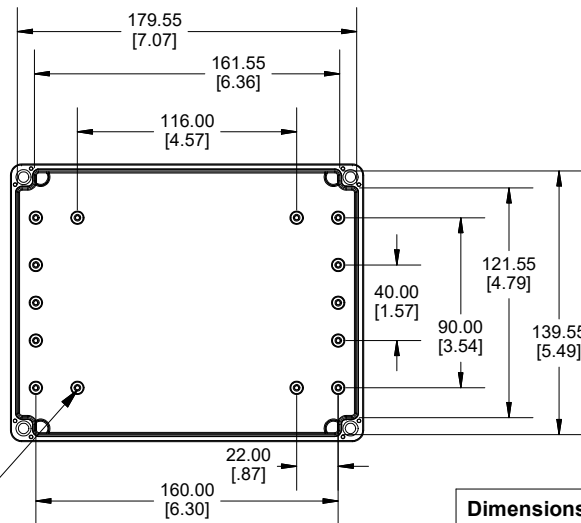

TOP VIEW

END VIEW SECTION A-A

SIDE VIEW SECTION B-B

ACCEPTS M3 SELF-TAPPING SCREW

MOUNTING HOLES

INSIDE LID

INSIDE BOX

ACCEPTS M3 SELF-TAPPING SCREW

Dimensions:
mm
[inches]

Enclosures can be Factory Modified (Milling, Drilling, Printing etc.)
Contact Factory (modshop@hammfg.com) for quotes
Solid models of this enclosure available in .stp or .x_t
(Part number and text placement/orientation on our products are subject to change, we do not recommend using them as a locating reference for modification purposes)

NOTE

Purchased assembly includes box, lid, string gasket, 4 PCB screws, and 4 lid screws.

Recommended Torque : (43-50) Ozf.in / (30-35) cN.m

RP Enclosure

General Purpose ABS Light Grey (UL94 HB)	RP1375
General Purpose ABS Light Grey with Polycarbonate Clear Lid (UL94 HB)	RP1375C
Polycarbonate Off-White (UL94-V2)	RP1370
Polycarbonate Off-White with Clear Lid (UL94-V2)	RP1370C

ACCESSORIES

Lid Screw (M3.5-0.6 X 10mm) (50 Pkg)	SC619-50
PCB Screw (M3 X 6mm Self-tapping) (50 Pkg)	SC622-50
General Purpose ABS Black Inner Panel 3mm Thick	STC128
Metal Inner Panel 1mm Thick	STA128
String Gasket EPDM Grey (2 Pkg)	RP128GASKET