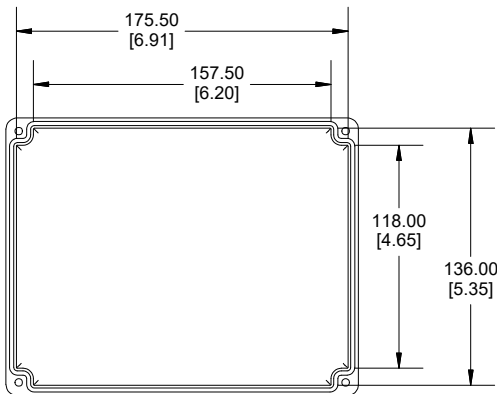

TOP VIEW

END VIEW SECTION A-A

SIDE VIEW SECTION B-B

ACCEPTS M3 SELF-TAPPING SCREW

MOUNTING HOLES

INSIDE LID

INSIDE BOX

ACCEPTS M3 SELF-TAPPING SCREW

Dimensions:
mm
[inches]

Enclosures can be Factory Modified (Milling, Drilling, Printing etc.)
Contact Factory (modshop@hammfg.com) for quotes
Solid models of this enclosure available in .stp or .x_t
(Part number and text placement/orientation on our products are subject to change, we do not recommend using them as a locating reference for modification purposes)

NOTE

Purchased assembly includes box, lid, string gasket, 4 PCB screws, and 4 lid screws.

Recommended Torque : (43-50) Ozf.in / (30-35) cN.m

RP Enclosure

General Purpose ABS Light Grey (UL94 HB)	RP1375
General Purpose ABS Light Grey with Polycarbonate Clear Lid (UL94 HB)	RP1375C
Polycarbonate Off-White (UL94-V2)	RP1370
Polycarbonate Off-White with Clear Lid (UL94-V2)	RP1370C

ACCESSORIES

Lid Screw (M3.5-0.6 X 10mm) (50 Pkg)	SC619-50
PCB Screw (M3 X 6mm Self-tapping) (50 Pkg)	SC622-50
General Purpose ABS Black Inner Panel 3mm Thick	STC128
Metal Inner Panel 1mm Thick	STA128
String Gasket EPDM Grey (2 Pkg)	RP128GASKET