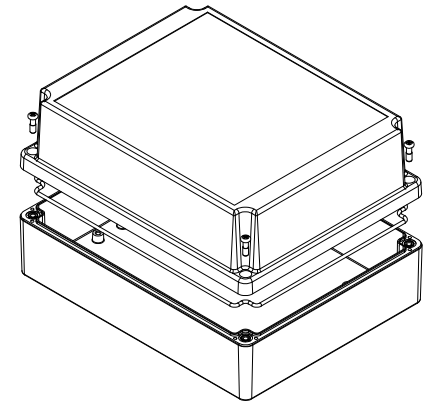

TOP VIEW

END VIEW SECTION A-A

SIDE VIEW SECTION B-B

ACCEPTS M3 SELF-TAPPING SCREW

MOUNTING HOLES

INSIDE LID

INSIDE BOX

ACCEPTS M3 SELF-TAPPING SCREW

Dimensions:
mm
[inches]

Enclosures can be Factory Modified (Milling, Drilling, Printing etc.)
Contact Factory (modshop@hammfg.com) for quotes
Solid models of this enclosure available in .stp or .x_t
(Part number and text placement/orientation on our products are subject to change, we do not recommend using them as a locating reference for modification purposes)

NOTE

Purchased assembly includes box, lid, string gasket, 4 PCB screws, and 4 lid screws.

Recommended Torque : (43-50) Ozf.in / (30-35) cN.m

RP Enclosure

General Purpose ABS Light Grey (UL94 HB)	RP1375
General Purpose ABS Light Grey with Polycarbonate Clear Lid (UL94 HB)	RP1375C
Polycarbonate Off-White (UL94-V2)	RP1370
Polycarbonate Off-White with Clear Lid (UL94-V2)	RP1370C

ACCESSORIES

Lid Screw (M3.5-0.6 X 10mm) (50 Pkg)	SC619-50
PCB Screw (M3 X 6mm Self-tapping) (50 Pkg)	SC622-50
General Purpose ABS Black Inner Panel 3mm Thick	STC128
Metal Inner Panel 1mm Thick	STA128
String Gasket EPDM Grey (2 Pkg)	RP128GASKET