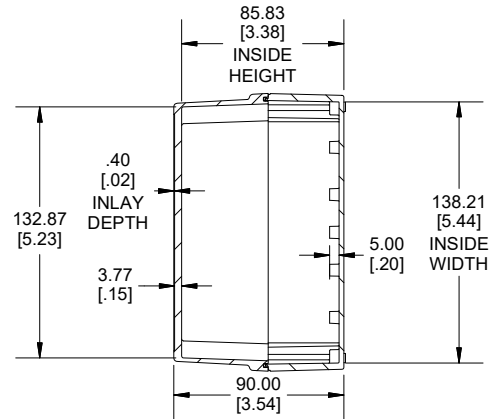

TOP VIEW

END VIEW SECTION A-A

SIDE VIEW SECTION B-B

ACCEPTS M3 SELF-TAPPING SCREW

MOUNTING HOLES

INSIDE LID

INSIDE BOX

ACCEPTS M3 SELF-TAPPING SCREW

Dimensions:
mm
[inches]

Enclosures can be Factory Modified (Milling, Drilling, Printing etc.)
Contact Factory (modshop@hammfg.com) for quotes
Solid models of this enclosure available in .stp or .x_t
(Part number and text placement/orientation on our products are subject to change, we do not recommend using them as a locating reference for modification purposes)

NOTE

Purchased assembly includes box, lid, string gasket, 4 PCB screws, and 4 lid screws.

Recommended Torque : (43-50) Ozf.in / (30-35) cN.m

RP Enclosure

General Purpose ABS Light Grey (UL94 HB)	RP1375
General Purpose ABS Light Grey with Polycarbonate Clear Lid (UL94 HB)	RP1375C
Polycarbonate Off-White (UL94-V2)	RP1370
Polycarbonate Off-White with Clear Lid (UL94-V2)	RP1370C

ACCESSORIES

Lid Screw (M3.5-0.6 X 10mm) (50 Pkg)	SC619-50
PCB Screw (M3 X 6mm Self-tapping) (50 Pkg)	SC622-50
General Purpose ABS Black Inner Panel 3mm Thick	STC128
Metal Inner Panel 1mm Thick	STA128
String Gasket EPDM Grey (2 Pkg)	RP128GASKET