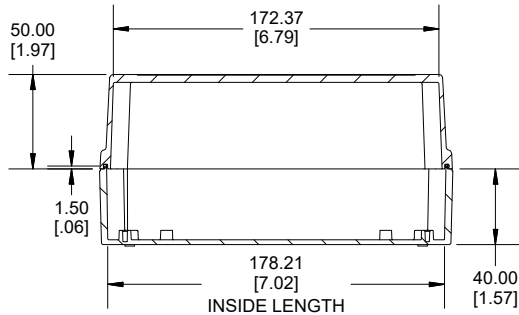

TOP VIEW

END VIEW SECTION A-A

SIDE VIEW SECTION B-B

ACCEPTS M3 SELF-TAPPING SCREW

MOUNTING HOLES

INSIDE LID

INSIDE BOX

ACCEPTS M3 SELF-TAPPING SCREW

Dimensions:
mm
[inches]

Enclosures can be Factory Modified (Milling, Drilling, Printing etc.)
Contact Factory (modshop@hammfg.com) for quotes
Solid models of this enclosure available in .stp or .x_t
(Part number and text placement/orientation on our products are subject to change, we do not recommend using them as a locating reference for modification purposes)

NOTE

Purchased assembly includes box, lid, string gasket, 4 PCB screws, and 4 lid screws.

Recommended Torque : (43-50) Ozf.in / (30-35) cN.m

RP Enclosure

General Purpose ABS Light Grey (UL94 HB)	RP1375
General Purpose ABS Light Grey with Polycarbonate Clear Lid (UL94 HB)	RP1375C
Polycarbonate Off-White (UL94-V2)	RP1370
Polycarbonate Off-White with Clear Lid (UL94-V2)	RP1370C