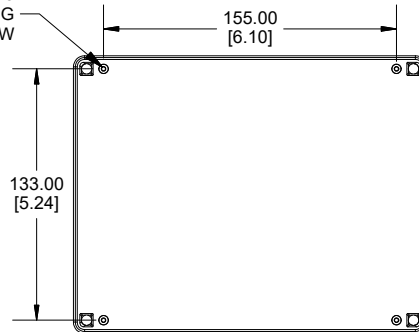

TOP VIEW

END VIEW SECTION A-A

SIDE VIEW SECTION B-B

ACCEPTS M3 SELF-TAPPING SCREW

MOUNTING HOLES

INSIDE LID

INSIDE BOX

ACCEPTS M3 SELF-TAPPING SCREW

Dimensions:
mm
[inches]

Enclosures can be Factory Modified (Milling, Drilling, Printing etc.)
Contact Factory (modshop@hammfg.com) for quotes
Solid models of this enclosure available in .stp or .x_t
(Part number and text placement/orientation on our products are subject to change, we do not recommend using them as a locating reference for modification purposes)

NOTE

Purchased assembly includes box, lid, string gasket, 4 PCB screws, and 4 lid screws.

Recommended Torque : (43-50) Ozf.in / (30-35) cN.m

RP Enclosure

General Purpose ABS Light Grey (UL94 HB)	RP1375
General Purpose ABS Light Grey with Polycarbonate Clear Lid (UL94 HB)	RP1375C
Polycarbonate Off-White (UL94-V2)	RP1370
Polycarbonate Off-White with Clear Lid (UL94-V2)	RP1370C

ACCESSORIES

Lid Screw (M3.5-0.6 X 10mm) (50 Pkg)	SC619-50
PCB Screw (M3 X 6mm Self-tapping) (50 Pkg)	SC622-50
General Purpose ABS Black Inner Panel 3mm Thick	STC128
Metal Inner Panel 1mm Thick	STA128
String Gasket EPDM Grey (2 Pkg)	RP128GASKET