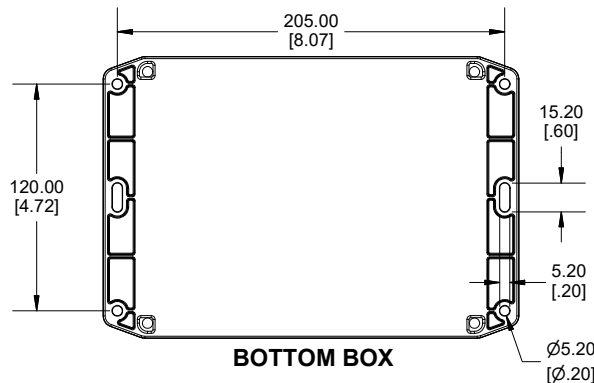

TOP VIEW

END VIEW SECTION A-A

SIDE VIEW SECTION B-B

BOTTOM BOX

INSIDE LID

INSIDE BOX

ACCEPTS M3 SELF-TAPPING SCREW

Dimensions:
mm
[inches]

NOTE

Purchased assembly includes box, lid, string gasket, 4 PCB screws, and 4 lid screws.

Recommended Torque : (43-50) Ozf.in / (30-35) cN.m

RP Enclosure	
General Purpose ABS Light Grey (UL94 HB)	RP1375BF
General Purpose ABS Light Grey with Polycarbonate Clear Lid (UL94 HB)	RP1375CBF
Polycarbonate Off-White (UL94-V2)	RP1370BF
Polycarbonate Off-White with Clear Lid (UL94-V2)	RP1370CBF

ACCESSORIES	
Lid Screw (M3.5-0.6 X 10mm) (50 Pkg)	SC619-50
PCB Screw (M3 X 6mm Self-tapping) (50 Pkg)	SC622-50
General Purpose ABS Black Inner Panel 3mm Thick	STC128
Metal Inner Panel 1mm Thick	STA128
String Gasket EPDM Grey (2 Pkg)	RP128GASKET