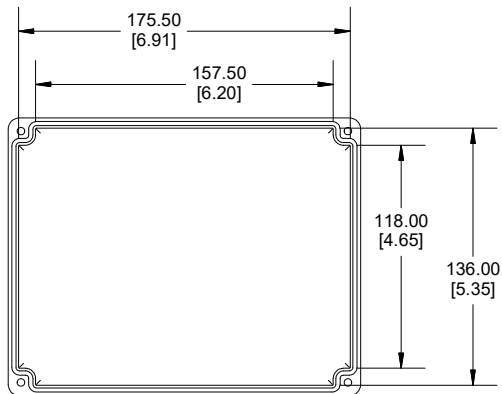

TOP VIEW

END VIEW SECTION A-A

SIDE VIEW SECTION B-B

BOTTOM BOX

INSIDE LID

INSIDE BOX

ACCEPTS M3 SELF-TAPPING SCREW

Dimensions:
mm
[inches]

ACCESSORIES	
Lid Screw (M3.5-0.6 X 10mm) (50 Pkg)	SC619-50
PCB Screw (M3 X 6mm Self-tapping) (50 Pkg)	SC622-50
General Purpose ABS Black Inner Panel 3mm Thick	STC128
Metal Inner Panel 1mm Thick	STA128
String Gasket EPDM Grey (2 Pkg)	RP128GASKET