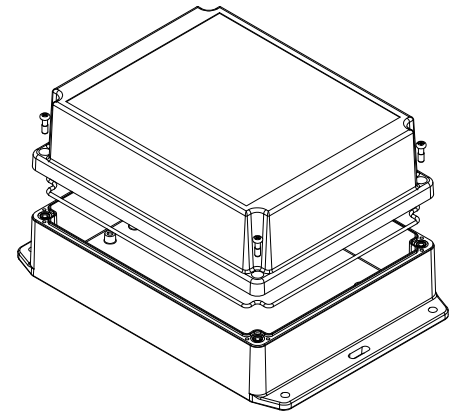

TOP VIEW

END VIEW SECTION A-A

SIDE VIEW SECTION B-B

BOTTOM BOX

INSIDE LID

INSIDE BOX

ACCEPTS M3 SELF-TAPPING SCREW

Dimensions:
mm
[inches]

NOTE

Purchased assembly includes box, lid, string gasket, 4 PCB screws, and 4 lid screws.

Recommended Torque : (43-50) Ozf.in / (30-35) cN.m

RP Enclosure	
General Purpose ABS Light Grey (UL94 HB)	RP1375BF
General Purpose ABS Light Grey with Polycarbonate Clear Lid (UL94 HB)	RP1375CBF
Polycarbonate Off-White (UL94-V2)	RP1370BF
Polycarbonate Off-White with Clear Lid (UL94-V2)	RP1370CBF

ACCESSORIES	
Lid Screw (M3.5-0.6 X 10mm) (50 Pkg)	SC619-50
PCB Screw (M3 X 6mm Self-tapping) (50 Pkg)	SC622-50
General Purpose ABS Black Inner Panel 3mm Thick	STC128
Metal Inner Panel 1mm Thick	STA128
String Gasket EPDM Grey (2 Pkg)	RP128GASKET