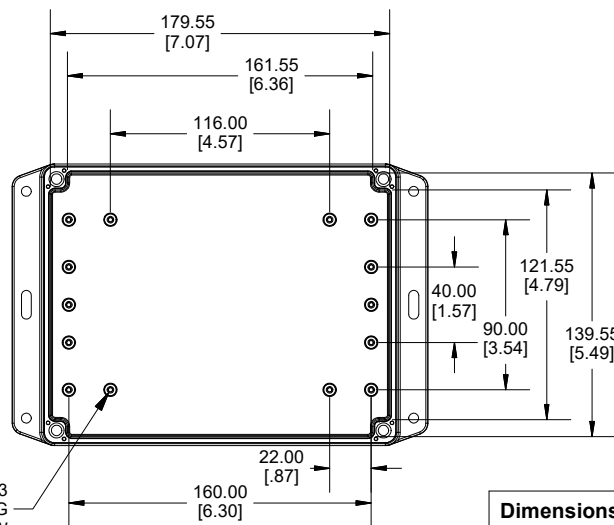

TOP VIEW

END VIEW SECTION A-A

SIDE VIEW SECTION B-B

BOTTOM BOX

INSIDE LID

INSIDE BOX

ACCEPTS M3 SELF-TAPPING SCREW

Dimensions:
mm
[inches]

NOTE

Purchased assembly includes box, lid, string gasket, 4 PCB screws, and 4 lid screws.

Recommended Torque : (43-50) Ozf.in / (30-35) cN.m

RP Enclosure	
General Purpose ABS Light Grey (UL94 HB)	RP1375BF
General Purpose ABS Light Grey with Polycarbonate Clear Lid (UL94 HB)	RP1375CBF
Polycarbonate Off-White (UL94-V2)	RP1370BF
Polycarbonate Off-White with Clear Lid (UL94-V2)	RP1370CBF

ACCESSORIES	
Lid Screw (M3.5-0.6 X 10mm) (50 Pkg)	SC619-50
PCB Screw (M3 X 6mm Self-tapping) (50 Pkg)	SC622-50
General Purpose ABS Black Inner Panel 3mm Thick	STC128
Metal Inner Panel 1mm Thick	STA128
String Gasket EPDM Grey (2 Pkg)	RP128GASKET