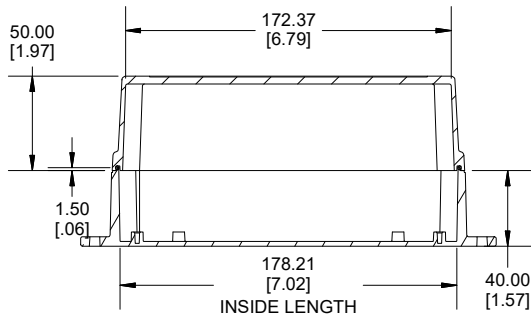

TOP VIEW

END VIEW SECTION A-A

SIDE VIEW SECTION B-B

BOTTOM BOX

INSIDE LID

INSIDE BOX

ACCEPTS M3 SELF-TAPPING SCREW

Dimensions:
mm
[inches]