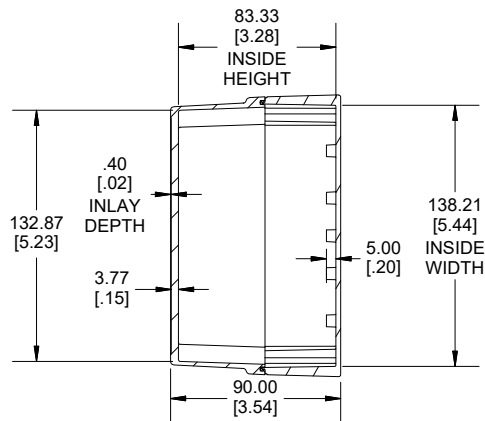

TOP VIEW

END VIEW SECTION A-A

SIDE VIEW SECTION B-B

BOTTOM BOX

INSIDE LID

INSIDE BOX

ACCEPTS M3 SELF-TAPPING SCREW

Dimensions:
mm
[inches]

NOTE

Purchased assembly includes box, lid, string gasket, 4 PCB screws, and 4 lid screws.

Recommended Torque : (43-50) Ozf.in / (30-35) cN.m

RP Enclosure	
General Purpose ABS Light Grey (UL94 HB)	RP1375BF
General Purpose ABS Light Grey with Polycarbonate Clear Lid (UL94 HB)	RP1375CBF
Polycarbonate Off-White (UL94-V2)	RP1370BF
Polycarbonate Off-White with Clear Lid (UL94-V2)	RP1370CBF

ACCESSORIES	
Lid Screw (M3.5-0.6 X 10mm) (50 Pkg)	SC619-50
PCB Screw (M3 X 6mm Self-tapping) (50 Pkg)	SC622-50
General Purpose ABS Black Inner Panel 3mm Thick	STC128
Metal Inner Panel 1mm Thick	STA128
String Gasket EPDM Grey (2 Pkg)	RP128GASKET