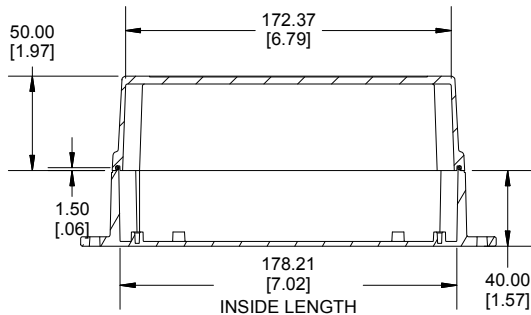

TOP VIEW

END VIEW SECTION A-A

SIDE VIEW SECTION B-B

BOTTOM BOX

INSIDE LID

INSIDE BOX

Dimensions:
mm
[inches]

Enclosures can be Factory Modified (Milling, Drilling, Printing etc.)
Contact Factory (modshop@hammondmfg.com) for quotes
Solid models of this enclosure available in .stp or .x_t
(Part number and text placement/orientation on our products are subject to change, we do not recommend using them as a locating reference for modification purposes)

NOTE

Purchased assembly includes box, lid, string gasket, 4 PCB screws, and 4 lid screws.

Recommended Torque : (43-50) Ozf.in / (30-35) cN.m

RP Enclosure	
General Purpose ABS Light Grey (UL94 HB)	RP1375BF
General Purpose ABS Light Grey with Polycarbonate Clear Lid (UL94 HB)	RP1375CBF
Polycarbonate Off-White (UL94-V2)	RP1370BF
Polycarbonate Off-White with Clear Lid (UL94-V2)	RP1370CBF
ACCESSORIES	
Lid Screw (M3.5-0.6 X 10mm) (50 Pkg)	SC619-50
PCB Screw (M3 X 6mm Self-tapping) (50 Pkg)	SC622-50
General Purpose ABS Black Inner Panel 3mm Thick	STC128
Metal Inner Panel 1mm Thick	STA128
String Gasket EPDM Grey (2 Pkg)	RP128GASKET