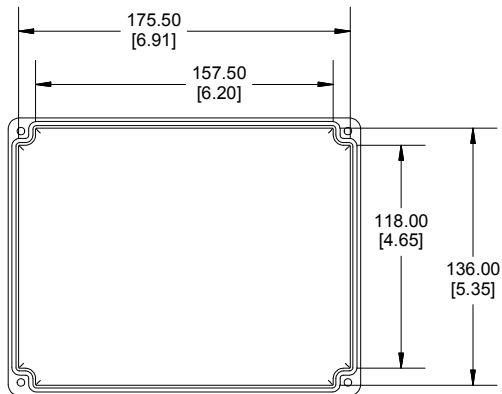

TOP VIEW

END VIEW SECTION A-A

SIDE VIEW SECTION B-B

BOTTOM BOX

INSIDE LID

INSIDE BOX

Dimensions:
mm
[inches]

Enclosures can be Factory Modified (Milling, Drilling, Printing etc.)
Contact Factory (modshop@hammondmfg.com) for quotes
Solid models of this enclosure available in .stp or .x_t
(Part number and text placement/orientation on our products are subject to change, we do not recommend using them as a locating reference for modification purposes)

NOTE

Purchased assembly includes box, lid, string gasket, 4 PCB screws, and 4 lid screws.

Recommended Torque : (43-50) Ozf.in / (30-35) cN.m

RP Enclosure	
General Purpose ABS Light Grey (UL94 HB)	RP1375BF
General Purpose ABS Light Grey with Polycarbonate Clear Lid (UL94 HB)	RP1375CBF
Polycarbonate Off-White (UL94-V2)	RP1370BF
Polycarbonate Off-White with Clear Lid (UL94-V2)	RP1370CBF
ACCESSORIES	
Lid Screw (M3.5-0.6 X 10mm) (50 Pkg)	SC619-50
PCB Screw (M3 X 6mm Self-tapping) (50 Pkg)	SC622-50
General Purpose ABS Black Inner Panel 3mm Thick	STC128
Metal Inner Panel 1mm Thick	STA128
String Gasket EPDM Grey (2 Pkg)	RP128GASKET