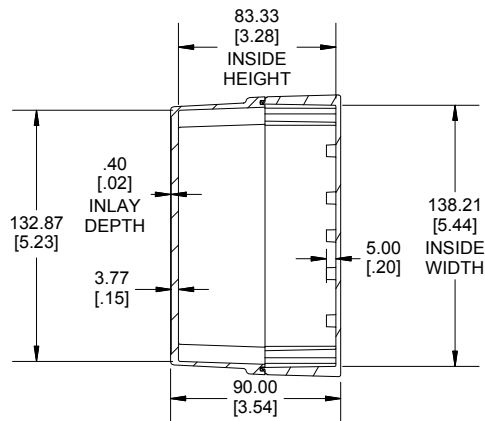

TOP VIEW

END VIEW SECTION A-A

SIDE VIEW SECTION B-B

BOTTOM BOX

INSIDE LID

INSIDE BOX

Dimensions:
mm
[inches]

Enclosures can be Factory Modified (Milling, Drilling, Printing etc.)
Contact Factory (modshop@hammondmfg.com) for quotes
Solid models of this enclosure available in .stp or .x_t
(Part number and text placement/orientation on our products are subject to change, we do not recommend using them as a locating reference for modification purposes)

NOTE

Purchased assembly includes box, lid, string gasket, 4 PCB screws, and 4 lid screws.

Recommended Torque : (43-50) Ozf.in / (30-35) cN.m

RP Enclosure	
General Purpose ABS Light Grey (UL94 HB)	RP1375BF
General Purpose ABS Light Grey with Polycarbonate Clear Lid (UL94 HB)	RP1375CBF
Polycarbonate Off-White (UL94-V2)	RP1370BF
Polycarbonate Off-White with Clear Lid (UL94-V2)	RP1370CBF
ACCESSORIES	
Lid Screw (M3.5-0.6 X 10mm) (50 Pkg)	SC619-50
PCB Screw (M3 X 6mm Self-tapping) (50 Pkg)	SC622-50
General Purpose ABS Black Inner Panel 3mm Thick	STC128
Metal Inner Panel 1mm Thick	STA128
String Gasket EPDM Grey (2 Pkg)	RP128GASKET