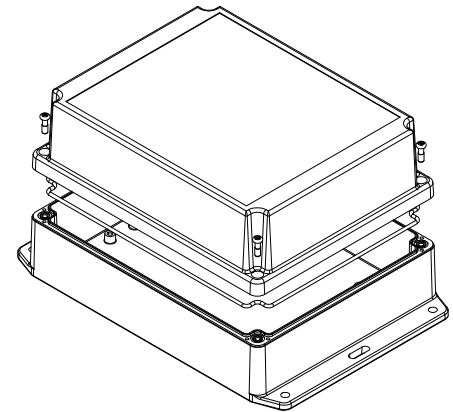

TOP VIEW

END VIEW SECTION A-A

SIDE VIEW SECTION B-B

BOTTOM BOX

INSIDE LID

INSIDE BOX

Dimensions:
mm
[inches]

Enclosures can be Factory Modified (Milling, Drilling, Printing etc.)
Contact Factory (modshop@hammondmfg.com) for quotes
Solid models of this enclosure available in .stp or .x_t
(Part number and text placement/orientation on our products are subject to change, we do not recommend using them as a locating reference for modification purposes)

NOTE

Purchased assembly includes box, lid, string gasket, 4 PCB screws, and 4 lid screws.

Recommended Torque : (43-50) Ozf.in / (30-35) cN.m

RP Enclosure	
General Purpose ABS Light Grey (UL94 HB)	RP1375BF
General Purpose ABS Light Grey with Polycarbonate Clear Lid (UL94 HB)	RP1375CBF
Polycarbonate Off-White (UL94-V2)	RP1370BF
Polycarbonate Off-White with Clear Lid (UL94-V2)	RP1370CBF
ACCESSORIES	
Lid Screw (M3.5-0.6 X 10mm) (50 Pkg)	SC619-50
PCB Screw (M3 X 6mm Self-tapping) (50 Pkg)	SC622-50
General Purpose ABS Black Inner Panel 3mm Thick	STC128
Metal Inner Panel 1mm Thick	STA128
String Gasket EPDM Grey (2 Pkg)	RP128GASKET