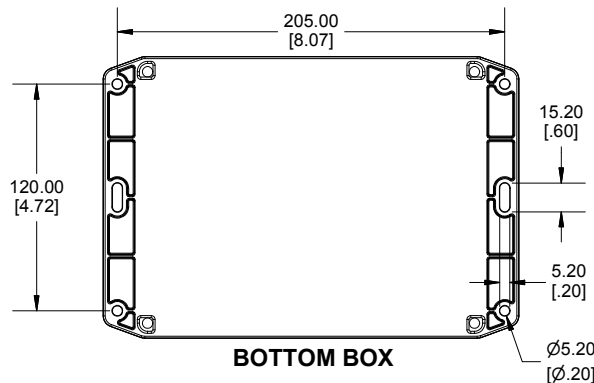

TOP VIEW

END VIEW SECTION A-A

SIDE VIEW SECTION B-B

BOTTOM BOX

INSIDE LID

INSIDE BOX

Dimensions:
mm
[inches]

Enclosures can be Factory Modified (Milling, Drilling, Printing etc.)
Contact Factory (modshop@hammondmfg.com) for quotes
Solid models of this enclosure available in .stp or .x_t
(Part number and text placement/orientation on our products are subject to change, we do not recommend using them as a locating reference for modification purposes)

NOTE

Purchased assembly includes box, lid, string gasket, 4 PCB screws, and 4 lid screws.

Recommended Torque : (43-50) Ozf.in / (30-35) cN.m

RP Enclosure	
General Purpose ABS Light Grey (UL94 HB)	RP1375BF
General Purpose ABS Light Grey with Polycarbonate Clear Lid (UL94 HB)	RP1375CBF
Polycarbonate Off-White (UL94-V2)	RP1370BF
Polycarbonate Off-White with Clear Lid (UL94-V2)	RP1370CBF
ACCESSORIES	
Lid Screw (M3.5-0.6 X 10mm) (50 Pkg)	SC619-50
PCB Screw (M3 X 6mm Self-tapping) (50 Pkg)	SC622-50
General Purpose ABS Black Inner Panel 3mm Thick	STC128
Metal Inner Panel 1mm Thick	STA128
String Gasket EPDM Grey (2 Pkg)	RP128GASKET