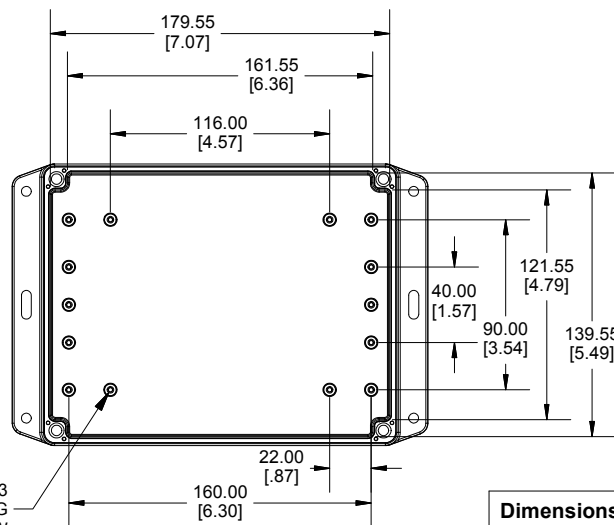

TOP VIEW

END VIEW SECTION A-A

SIDE VIEW SECTION B-B

BOTTOM BOX

INSIDE LID

INSIDE BOX

Dimensions:
mm
[inches]

Enclosures can be Factory Modified (Milling, Drilling, Printing etc.)
Contact Factory (modshop@hammondmfg.com) for quotes
Solid models of this enclosure available in .stp or .x_t
(Part number and text placement/orientation on our products are subject to change, we do not recommend using them as a locating reference for modification purposes)

NOTE

Purchased assembly includes box, lid, string gasket, 4 PCB screws, and 4 lid screws.

Recommended Torque : (43-50) Ozf.in / (30-35) cN.m

RP Enclosure	
General Purpose ABS Light Grey (UL94 HB)	RP1375BF
General Purpose ABS Light Grey with Polycarbonate Clear Lid (UL94 HB)	RP1375CBF
Polycarbonate Off-White (UL94-V2)	RP1370BF
Polycarbonate Off-White with Clear Lid (UL94-V2)	RP1370CBF
ACCESSORIES	
Lid Screw (M3.5-0.6 X 10mm) (50 Pkg)	SC619-50
PCB Screw (M3 X 6mm Self-tapping) (50 Pkg)	SC622-50
General Purpose ABS Black Inner Panel 3mm Thick	STC128
Metal Inner Panel 1mm Thick	STA128
String Gasket EPDM Grey (2 Pkg)	RP128GASKET