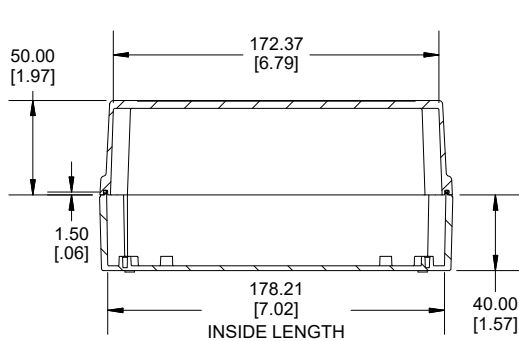

TOP VIEW

END VIEW SECTION A-A

SIDE VIEW SECTION B-B

ACCEPTS M3 SELF-TAPPING SCREW

MOUNTING HOLES

INSIDE LID

INSIDE BOX

Dimensions:
mm
[inches]