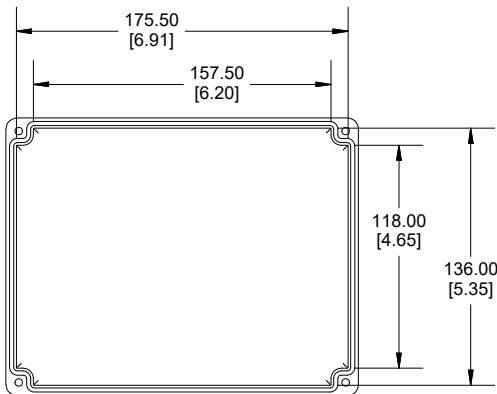

TOP VIEW

END VIEW SECTION A-A

SIDE VIEW SECTION B-B

ACCEPTS M3 SELF-TAPPING SCREW

MOUNTING HOLES

INSIDE LID

INSIDE BOX

Dimensions:
mm
[inches]

NOTE

Purchased assembly includes box, lid, string gasket, 4 PCB screws, and 4 lid screws.

Recommended Torque : (43-50) Ozf.in / (30-35) cN.m

RP Enclosure

General Purpose ABS Light Grey (UL94 HB)	RP1375
General Purpose ABS Light Grey with Polycarbonate Clear Lid (UL94 HB)	RP1375C
Polycarbonate Off-White (UL94-V2)	RP1370
Polycarbonate Off-White with Clear Lid (UL94-V2)	RP1370C

ACCESSORIES

Lid Screw (M3.5-0.6 X 10mm) (50 Pkg)	SC619-50
PCB Screw (M3 X 6mm Self-tapping) (50 Pkg)	SC622-50
General Purpose ABS Black Inner Panel 3mm Thick	STC128
Metal Inner Panel 1mm Thick	STA128
String Gasket EPDM Grey (2 Pkg)	RP128GASKET