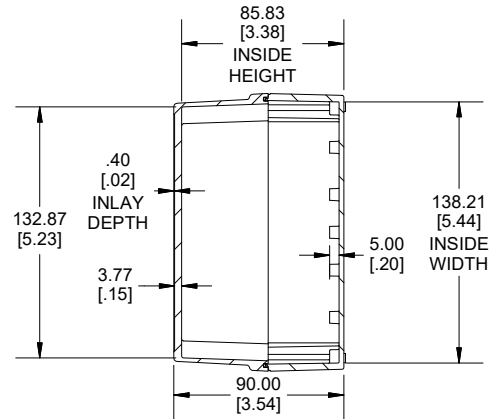

TOP VIEW

END VIEW SECTION A-A

SIDE VIEW SECTION B-B

ACCEPTS M3 SELF-TAPPING SCREW

MOUNTING HOLES

INSIDE LID

INSIDE BOX

Dimensions:
mm
[inches]

NOTE

Purchased assembly includes box, lid, string gasket, 4 PCB screws, and 4 lid screws.

Recommended Torque : (43-50) Ozf.in / (30-35) cN.m

RP Enclosure

General Purpose ABS Light Grey (UL94 HB)	RP1375
General Purpose ABS Light Grey with Polycarbonate Clear Lid (UL94 HB)	RP1375C
Polycarbonate Off-White (UL94-V2)	RP1370
Polycarbonate Off-White with Clear Lid (UL94-V2)	RP1370C

ACCESSORIES

Lid Screw (M3.5-0.6 X 10mm) (50 Pkg)	SC619-50
PCB Screw (M3 X 6mm Self-tapping) (50 Pkg)	SC622-50
General Purpose ABS Black Inner Panel 3mm Thick	STC128
Metal Inner Panel 1mm Thick	STA128
String Gasket EPDM Grey (2 Pkg)	RP128GASKET