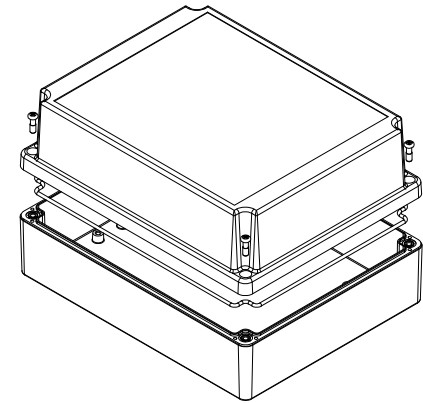

TOP VIEW

END VIEW SECTION A-A

SIDE VIEW SECTION B-B

ACCEPTS M3 SELF-TAPPING SCREW

MOUNTING HOLES

INSIDE LID

INSIDE BOX

Dimensions:
mm
[inches]

NOTE

Purchased assembly includes box, lid, string gasket, 4 PCB screws, and 4 lid screws.

Recommended Torque : (43-50) Ozf.in / (30-35) cN.m

RP Enclosure

General Purpose ABS Light Grey (UL94 HB)	RP1375
General Purpose ABS Light Grey with Polycarbonate Clear Lid (UL94 HB)	RP1375C
Polycarbonate Off-White (UL94-V2)	RP1370
Polycarbonate Off-White with Clear Lid (UL94-V2)	RP1370C

ACCESSORIES

Lid Screw (M3.5-0.6 X 10mm) (50 Pkg)	SC619-50
PCB Screw (M3 X 6mm Self-tapping) (50 Pkg)	SC622-50
General Purpose ABS Black Inner Panel 3mm Thick	STC128
Metal Inner Panel 1mm Thick	STA128
String Gasket EPDM Grey (2 Pkg)	RP128GASKET