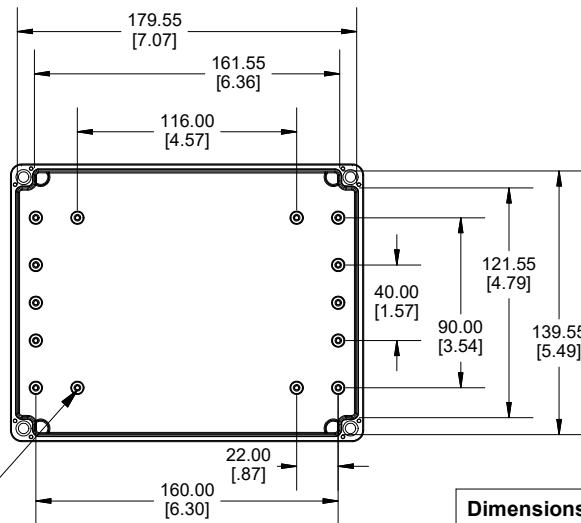

TOP VIEW

END VIEW SECTION A-A

SIDE VIEW SECTION B-B

ACCEPTS M3 SELF-TAPPING SCREW

MOUNTING HOLES

INSIDE LID

INSIDE BOX

Dimensions:
mm
[inches]

NOTE

Purchased assembly includes box, lid, string gasket, 4 PCB screws, and 4 lid screws.

Recommended Torque : (43-50) Ozf.in / (30-35) cN.m

RP Enclosure

General Purpose ABS Light Grey (UL94 HB)	RP1375
General Purpose ABS Light Grey with Polycarbonate Clear Lid (UL94 HB)	RP1375C
Polycarbonate Off-White (UL94-V2)	RP1370
Polycarbonate Off-White with Clear Lid (UL94-V2)	RP1370C

ACCESSORIES

Lid Screw (M3.5-0.6 X 10mm) (50 Pkg)	SC619-50
PCB Screw (M3 X 6mm Self-tapping) (50 Pkg)	SC622-50
General Purpose ABS Black Inner Panel 3mm Thick	STC128
Metal Inner Panel 1mm Thick	STA128
String Gasket EPDM Grey (2 Pkg)	RP128GASKET