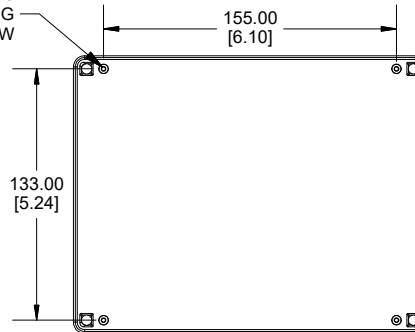

TOP VIEW

END VIEW SECTION A-A

SIDE VIEW SECTION B-B

ACCEPTS M3 SELF-TAPPING SCREW

MOUNTING HOLES

INSIDE LID

INSIDE BOX

Dimensions:
mm
[inches]

NOTE

Purchased assembly includes box, lid, string gasket, 4 PCB screws, and 4 lid screws.

Recommended Torque : (43-50) Ozf.in / (30-35) cN.m

RP Enclosure

General Purpose ABS Light Grey (UL94 HB)	RP1375
General Purpose ABS Light Grey with Polycarbonate Clear Lid (UL94 HB)	RP1375C
Polycarbonate Off-White (UL94-V2)	RP1370
Polycarbonate Off-White with Clear Lid (UL94-V2)	RP1370C

ACCESSORIES

Lid Screw (M3.5-0.6 X 10mm) (50 Pkg)	SC619-50
PCB Screw (M3 X 6mm Self-tapping) (50 Pkg)	SC622-50
General Purpose ABS Black Inner Panel 3mm Thick	STC128
Metal Inner Panel 1mm Thick	STA128
String Gasket EPDM Grey (2 Pkg)	RP128GASKET