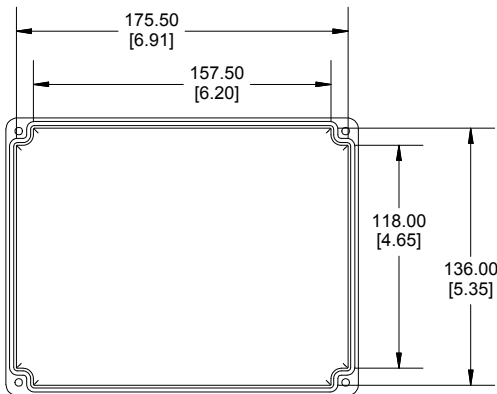

TOP VIEW

END VIEW SECTION A-A

SIDE VIEW SECTION B-B

ACCEPTS M3 SELF-TAPPING SCREW

MOUNTING HOLES

INSIDE LID

INSIDE BOX

ACCEPTS M3 SELF-TAPPING SCREW

Dimensions:  
mm  
[inches]

Enclosures can be Factory Modified (Milling, Drilling, Printing etc.)  
Contact Factory ([modshop@hammondmfg.com](mailto:modshop@hammondmfg.com)) for quotes  
Solid models of this enclosure available in .stp or .x\_t  
(Part number and text placement/orientation on our products are subject to change, we do not recommend using them as a locating reference for modification purposes)

**ACCESSORIES**

Lid Screw (M3.5-0.6 X 10mm) (50 Pkg)	SC619-50
PCB Screw (M3 X 6mm Self-tapping) (50 Pkg)	SC622-50
General Purpose ABS Black Inner Panel 3mm Thick	STC128
Metal Inner Panel 1mm Thick	STA128
String Gasket EPDM Grey (2 Pkg)	RP128GASKET