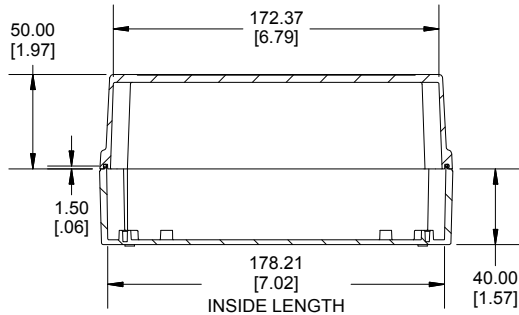

TOP VIEW

END VIEW SECTION A-A

SIDE VIEW SECTION B-B

ACCEPTS M3 SELF-TAPPING SCREW

MOUNTING HOLES

INSIDE LID

INSIDE BOX

ACCEPTS M3 SELF-TAPPING SCREW

Dimensions:  
mm  
[inches]

Enclosures can be Factory Modified (Milling, Drilling, Printing etc.)  
Contact Factory ([modshop@hammondmfg.com](mailto:modshop@hammondmfg.com)) for quotes  
Solid models of this enclosure available in .stp or .x\_t  
(Part number and text placement/orientation on our products are subject to change, we do not recommend using them as a locating reference for modification purposes)