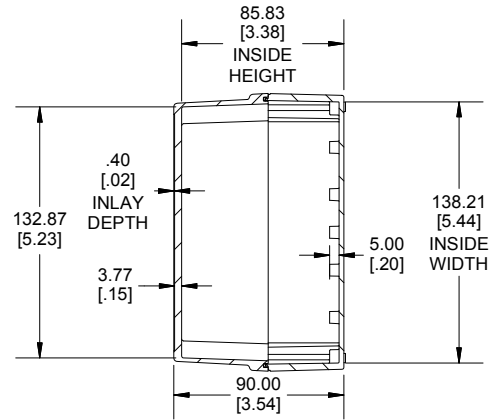

TOP VIEW

END VIEW SECTION A-A

SIDE VIEW SECTION B-B

ACCEPTS M3 SELF-TAPPING SCREW

MOUNTING HOLES

INSIDE LID

INSIDE BOX

ACCEPTS M3 SELF-TAPPING SCREW

Dimensions:  
mm  
[inches]

Enclosures can be Factory Modified (Milling, Drilling, Printing etc.)  
Contact Factory ([modshop@hammondmfg.com](mailto:modshop@hammondmfg.com)) for quotes  
Solid models of this enclosure available in .stp or .x\_t  
(Part number and text placement/orientation on our products are subject to change, we do not recommend using them as a locating reference for modification purposes)

**ACCESSORIES**

Lid Screw (M3.5-0.6 X 10mm) (50 Pkg)	SC619-50
PCB Screw (M3 X 6mm Self-tapping) (50 Pkg)	SC622-50
General Purpose ABS Black Inner Panel 3mm Thick	STC128
Metal Inner Panel 1mm Thick	STA128
String Gasket EPDM Grey (2 Pkg)	RP128GASKET