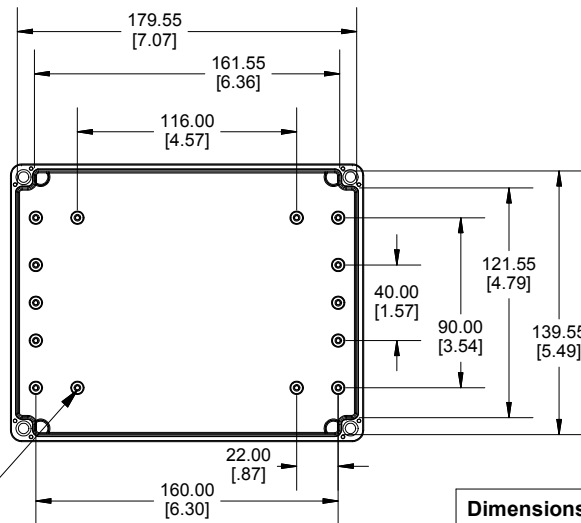

TOP VIEW

END VIEW SECTION A-A

SIDE VIEW SECTION B-B

ACCEPTS M3 SELF-TAPPING SCREW

MOUNTING HOLES

INSIDE LID

INSIDE BOX

ACCEPTS M3 SELF-TAPPING SCREW

Dimensions:  
mm  
[inches]

Enclosures can be Factory Modified (Milling, Drilling, Printing etc.)  
Contact Factory ([modshop@hammondmfg.com](mailto:modshop@hammondmfg.com)) for quotes  
Solid models of this enclosure available in .stp or .x\_t  
(Part number and text placement/orientation on our products are subject to change, we do not recommend using them as a locating reference for modification purposes)

**NOTE**

Purchased assembly includes box, lid, string gasket, 4 PCB screws, and 4 lid screws.

Recommended Torque : (43-50) Ozf.in / (30-35) cN.m

**RP Enclosure**

General Purpose ABS Light Grey (UL94 HB)	RP1375
General Purpose ABS Light Grey with Polycarbonate Clear Lid (UL94 HB)	RP1375C
Polycarbonate Off-White (UL94-V2)	RP1370
Polycarbonate Off-White with Clear Lid (UL94-V2)	RP1370C

**ACCESSORIES**

Lid Screw (M3.5-0.6 X 10mm) (50 Pkg)	SC619-50
PCB Screw (M3 X 6mm Self-tapping) (50 Pkg)	SC622-50
General Purpose ABS Black Inner Panel 3mm Thick	STC128
Metal Inner Panel 1mm Thick	STA128
String Gasket EPDM Grey (2 Pkg)	RP128GASKET