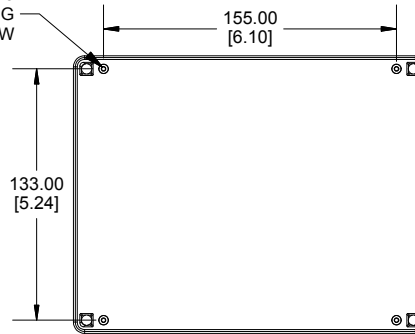

TOP VIEW

END VIEW SECTION A-A

SIDE VIEW SECTION B-B

ACCEPTS M3 SELF-TAPPING SCREW

MOUNTING HOLES

INSIDE LID

INSIDE BOX

ACCEPTS M3 SELF-TAPPING SCREW

Dimensions:  
mm  
[inches]

Enclosures can be Factory Modified (Milling, Drilling, Printing etc.)  
Contact Factory ([modshop@hammondmfg.com](mailto:modshop@hammondmfg.com)) for quotes  
Solid models of this enclosure available in .stp or .x\_t  
(Part number and text placement/orientation on our products are subject to change, we do not recommend using them as a locating reference for modification purposes)

**ACCESSORIES**

Lid Screw (M3.5-0.6 X 10mm) (50 Pkg)	SC619-50
PCB Screw (M3 X 6mm Self-tapping) (50 Pkg)	SC622-50
General Purpose ABS Black Inner Panel 3mm Thick	STC128
Metal Inner Panel 1mm Thick	STA128
String Gasket EPDM Grey (2 Pkg)	RP128GASKET