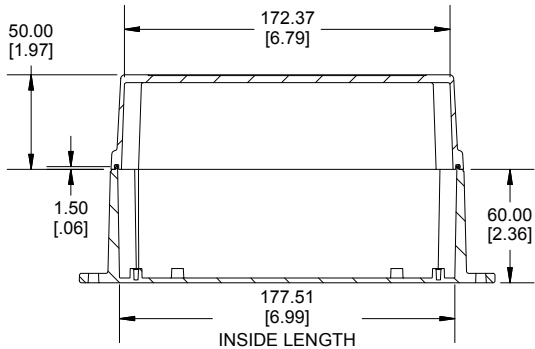

TOP VIEW

END VIEW SECTION A-A

SIDE VIEW SECTION B-B

BOTTOM BOX

Enclosures can be Factory Modified (Milling, Drilling, Printing etc.)
 Contact Factory (modshop@hammondmfg.com) for quotes
 Solid models of this enclosure available in .stp or .x_t
 (Part number and text placement/orientation on our products are subject to change, we do not recommend using them as a locating reference for modification purposes)

NOTE

Purchased assembly includes box, lid, string gasket, 4 PCB screws, and 4 lid screws.

Recommended Torque : (43-50) Ozf.in / (30-35) cN.m

RP Enclosure

General Purpose ABS Light Grey (UL94 HB)	RP1385BF
General Purpose ABS Light Grey with Polycarbonate Clear Lid (UL94 HB)	RP1385CBF
Polycarbonate Off-White (UL94-V2)	RP1380BF
Polycarbonate Off-White with Clear Lid (UL94-V2)	RP1380CBF

ACCESSORIES

Lid Screw (M3.5-0.6 X 10mm) (50 Pkg)	SC619-50
PCB Screw (M3 X 6mm Self-tapping) (50 Pkg)	SC622-50
General Purpose ABS Black Inner Panel 3mm Thick	STC128
Metal Inner Panel 1mm Thick	STA128
String Gasket EPDM Grey (2 Pkg)	RP128GASKET

INSIDE LID

ACCEPTS M3 SELF-TAPPING SCREW

INSIDE BOX

Dimensions:
mm
[inches]

HAMMOND MANUFACTURING
RP138 BF
www.hammondmfg.com

X-ON Electronics

Largest Supplier of Electrical and Electronic Components

Click to view similar products for [Enclosures, Boxes & Cases](#) category: