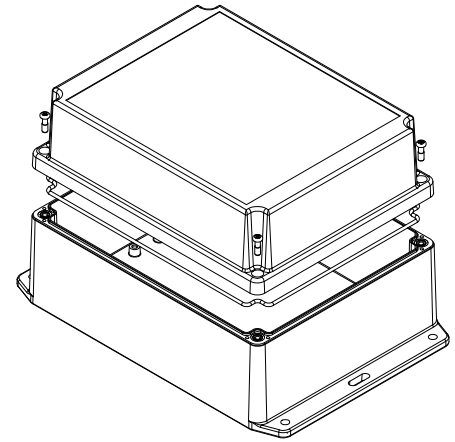

TOP VIEW

END VIEW SECTION A-A

SIDE VIEW SECTION B-B

BOTTOM BOX

Enclosures can be Factory Modified (Milling, Drilling, Printing etc.)
 Contact Factory (modshop@hammondmfg.com) for quotes
 Solid models of this enclosure available in .stp or .x_t
 (Part number and text placement/orientation on our products are subject to change, we do not recommend using them as a locating reference for modification purposes)

NOTE

Purchased assembly includes box, lid, string gasket, 4 PCB screws, and 4 lid screws.

Recommended Torque : (43-50) Ozf.in / (30-35) cN.m

RP Enclosure

General Purpose ABS Light Grey (UL94 HB)	RP1385BF
General Purpose ABS Light Grey with Polycarbonate Clear Lid (UL94 HB)	RP1385CBF
Polycarbonate Off-White (UL94-V2)	RP1380BF
Polycarbonate Off-White with Clear Lid (UL94-V2)	RP1380CBF

ACCESSORIES

Lid Screw (M3.5-0.6 X 10mm) (50 Pkg)	SC619-50
PCB Screw (M3 X 6mm Self-tapping) (50 Pkg)	SC622-50
General Purpose ABS Black Inner Panel 3mm Thick	STC128
Metal Inner Panel 1mm Thick	STA128
String Gasket EPDM Grey (2 Pkg)	RP128GASKET

INSIDE LID

ACCEPTS M3 SELF-TAPPING SCREW

INSIDE BOX

Dimensions:
mm
[inches]

HAMMOND MANUFACTURING
RP138 BF
www.hammondmfg.com

X-ON Electronics

Largest Supplier of Electrical and Electronic Components

Click to view similar products for [Enclosures, Boxes & Cases](#) category: