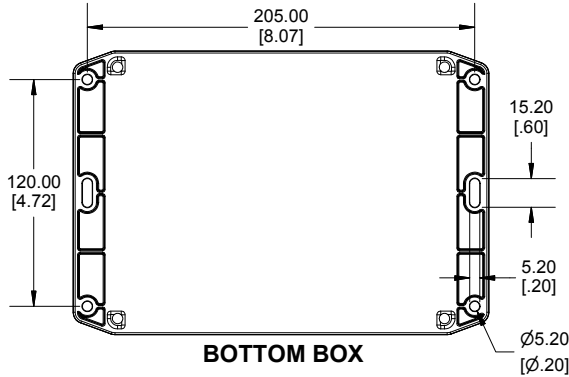

TOP VIEW

END VIEW SECTION A-A

SIDE VIEW SECTION B-B

BOTTOM BOX

Enclosures can be Factory Modified (Milling, Drilling, Printing etc.)
 Contact Factory (modshop@hammondmfg.com) for quotes
 Solid models of this enclosure available in .stp or .x_t
 (Part number and text placement/orientation on our products are subject to change, we do not recommend using them as a locating reference for modification purposes)

NOTE

Purchased assembly includes box, lid, string gasket, 4 PCB screws, and 4 lid screws.

Recommended Torque : (43-50) Ozf.in / (30-35) cN.m

RP Enclosure

General Purpose ABS Light Grey (UL94 HB)	RP1385BF
General Purpose ABS Light Grey with Polycarbonate Clear Lid (UL94 HB)	RP1385CBF
Polycarbonate Off-White (UL94-V2)	RP1380BF
Polycarbonate Off-White with Clear Lid (UL94-V2)	RP1380CBF

ACCESSORIES

Lid Screw (M3.5-0.6 X 10mm) (50 Pkg)	SC619-50
PCB Screw (M3 X 6mm Self-tapping) (50 Pkg)	SC622-50
General Purpose ABS Black Inner Panel 3mm Thick	STC128
Metal Inner Panel 1mm Thick	STA128
String Gasket EPDM Grey (2 Pkg)	RP128GASKET

INSIDE LID

ACCEPTS M3 SELF-TAPPING SCREW

INSIDE BOX

Dimensions:
mm
[inches]

HAMMOND MANUFACTURING
RP138 BF
www.hammondmfg.com

X-ON Electronics

Largest Supplier of Electrical and Electronic Components

Click to view similar products for [Enclosures, Boxes & Cases](#) category: