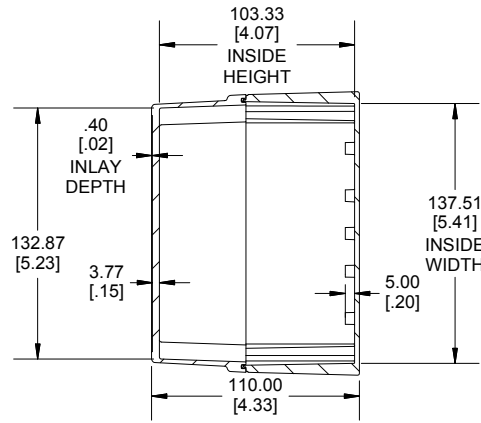

TOP VIEW

END VIEW SECTION A-A

SIDE VIEW SECTION B-B

BOTTOM BOX

Enclosures can be Factory Modified (Milling, Drilling, Printing etc.)
 Contact Factory (modshop@hammondmfg.com) for quotes
 Solid models of this enclosure available in .stp or .x_t
 (Part number and text placement/orientation on our products are subject to change, we do not recommend using them as a locating reference for modification purposes)

NOTE

Purchased assembly includes box, lid, string gasket, 4 PCB screws, and 4 lid screws.

Recommended Torque : (43-50) Ozf.in / (30-35) cN.m

RP Enclosure

General Purpose ABS Light Grey (UL94 HB)	RP1385BF
General Purpose ABS Light Grey with Polycarbonate Clear Lid (UL94 HB)	RP1385CBF
Polycarbonate Off-White (UL94-V2)	RP1380BF
Polycarbonate Off-White with Clear Lid (UL94-V2)	RP1380CBF

ACCESSORIES

Lid Screw (M3.5-0.6 X 10mm) (50 Pkg)	SC619-50
PCB Screw (M3 X 6mm Self-tapping) (50 Pkg)	SC622-50
General Purpose ABS Black Inner Panel 3mm Thick	STC128
Metal Inner Panel 1mm Thick	STA128
String Gasket EPDM Grey (2 Pkg)	RP128GASKET

INSIDE LID

ACCEPTS M3 SELF-TAPPING SCREW

INSIDE BOX

Dimensions:
mm
[inches]

HAMMOND MANUFACTURING
RP138 BF
www.hammondmfg.com

X-ON Electronics

Largest Supplier of Electrical and Electronic Components

Click to view similar products for [Enclosures, Boxes & Cases](#) category: