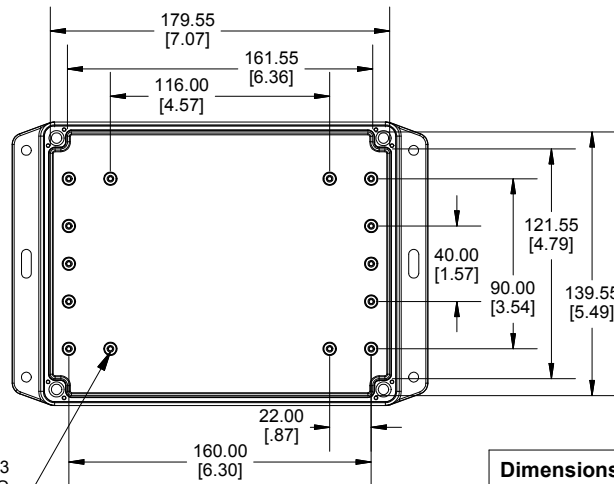

TOP VIEW

END VIEW SECTION A-A

SIDE VIEW SECTION B-B

BOTTOM BOX

Enclosures can be Factory Modified (Milling, Drilling, Printing etc.)
 Contact Factory (modshop@hammondmfg.com) for quotes
 Solid models of this enclosure available in .stp or .x_t
 (Part number and text placement/orientation on our products are subject to change, we do not recommend using them as a locating reference for modification purposes)

NOTE

Purchased assembly includes box, lid, string gasket, 4 PCB screws, and 4 lid screws.

Recommended Torque : (43-50) Ozf.in / (30-35) cN.m

RP Enclosure

General Purpose ABS Light Grey (UL94 HB)	RP1385BF
General Purpose ABS Light Grey with Polycarbonate Clear Lid (UL94 HB)	RP1385CBF
Polycarbonate Off-White (UL94-V2)	RP1380BF
Polycarbonate Off-White with Clear Lid (UL94-V2)	RP1380CBF

ACCESSORIES

Lid Screw (M3.5-0.6 X 10mm) (50 Pkg)	SC619-50
PCB Screw (M3 X 6mm Self-tapping) (50 Pkg)	SC622-50
General Purpose ABS Black Inner Panel 3mm Thick	STC128
Metal Inner Panel 1mm Thick	STA128
String Gasket EPDM Grey (2 Pkg)	RP128GASKET

INSIDE LID

ACCEPTS M3 SELF-TAPPING SCREW

INSIDE BOX

Dimensions:
mm
[inches]

HAMMOND MANUFACTURING
RP138 BF
www.hammondmfg.com

X-ON Electronics

Largest Supplier of Electrical and Electronic Components

Click to view similar products for [Enclosures, Boxes & Cases](#) category: