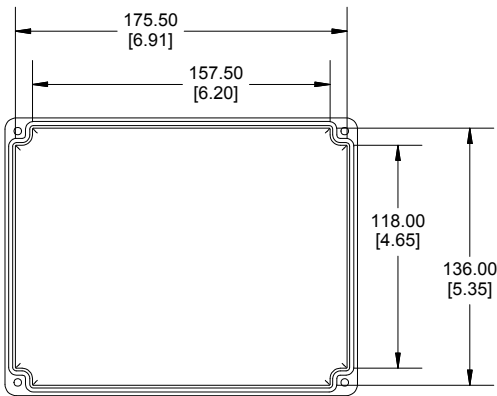

NOTE

Purchased assembly includes box, lid, string gasket, 4 PCB screws, and 4 lid screws.

Recommended Torque : (43-50) Ozf.in / (30-35) cN.m

RP Enclosure

General Purpose ABS Light Grey (UL94 HB)	RP1385BF
General Purpose ABS Light Grey with Polycarbonate Clear Lid (UL94 HB)	RP1385CBF
Polycarbonate Off-White (UL94-V2)	RP1380BF
Polycarbonate Off-White with Clear Lid (UL94-V2)	RP1380CBF

ACCESSORIES

Lid Screw (M3.5-0.6 X 10mm) (50 Pkg)	SC619-50
PCB Screw (M3 X 6mm Self-tapping) (50 Pkg)	SC622-50
General Purpose ABS Black Inner Panel 3mm Thick	STC128
Metal Inner Panel 1mm Thick	STA128
String Gasket EPDM Grey (2 Pkg)	RP128GASKET

INSIDE LID

ACCEPTS M3 SELF-TAPPING SCREW

INSIDE BOX

Dimensions:
mm
[inches]

HAMMOND MANUFACTURING
RP138 BF
www.hammondmfg.com

X-ON Electronics

Largest Supplier of Electrical and Electronic Components

Click to view similar products for [Enclosures, Boxes & Cases](#) category: