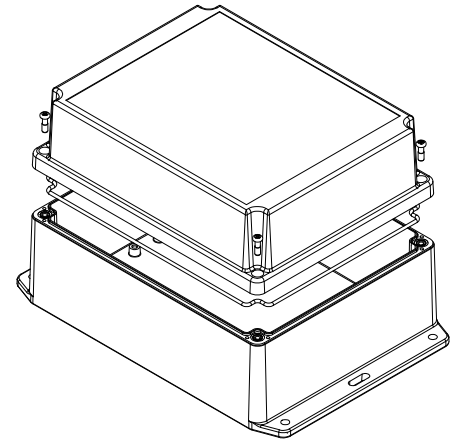

TOP VIEW

END VIEW SECTION A-A

SIDE VIEW SECTION B-B

BOTTOM BOX

INSIDE LID

INSIDE BOX

ACCEPTS M3
SELF-TAPPING
SCREW

Dimensions:
mm
[inches]

NOTE

Purchased assembly includes box, lid, string gasket, 4 PCB screws, and 4 lid screws.

Recommended Torque : (43-50) Ozf.in / (30-35) cN.m

RP Enclosure

General Purpose ABS Light Grey (UL94 HB)	RP1385BF
General Purpose ABS Light Grey with Polycarbonate Clear Lid (UL94 HB)	RP1385CBF
Polycarbonate Off-White (UL94-V2)	RP1380BF
Polycarbonate Off-White with Clear Lid (UL94-V2)	RP1380CBF

ACCESSORIES

Lid Screw (M3.5-0.6 X 10mm) (50 Pkg)	SC619-50
PCB Screw (M3 X 6mm Self-tapping) (50 Pkg)	SC622-50
General Purpose ABS Black Inner Panel 3mm Thick	STC128
Metal Inner Panel 1mm Thick	STA128
String Gasket EPDM Grey (2 Pkg)	RP128GASKET