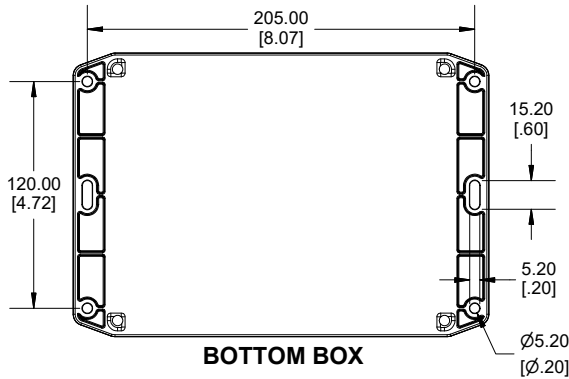

TOP VIEW

END VIEW SECTION A-A

SIDE VIEW SECTION B-B

BOTTOM BOX

INSIDE LID

INSIDE BOX

ACCEPTS M3
SELF-TAPPING
SCREW

Dimensions:
mm
[inches]

NOTE

Purchased assembly includes box, lid, string gasket, 4 PCB screws, and 4 lid screws.

Recommended Torque : (43-50) Ozf.in / (30-35) cN.m

RP Enclosure

General Purpose ABS Light Grey (UL94 HB)	RP1385BF
General Purpose ABS Light Grey with Polycarbonate Clear Lid (UL94 HB)	RP1385CBF
Polycarbonate Off-White (UL94-V2)	RP1380BF
Polycarbonate Off-White with Clear Lid (UL94-V2)	RP1380CBF

ACCESSORIES

Lid Screw (M3.5-0.6 X 10mm) (50 Pkg)	SC619-50
PCB Screw (M3 X 6mm Self-tapping) (50 Pkg)	SC622-50
General Purpose ABS Black Inner Panel 3mm Thick	STC128
Metal Inner Panel 1mm Thick	STA128
String Gasket EPDM Grey (2 Pkg)	RP128GASKET