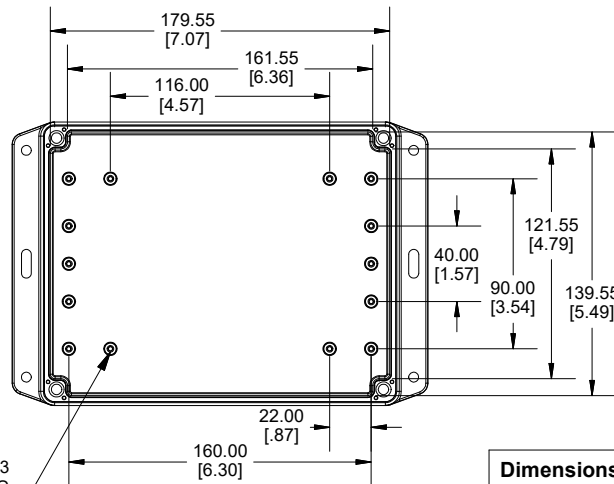

TOP VIEW

END VIEW SECTION A-A

SIDE VIEW SECTION B-B

BOTTOM BOX

INSIDE LID

INSIDE BOX

ACCEPTS M3
SELF-TAPPING
SCREW

Dimensions:
mm
[inches]

NOTE

Purchased assembly includes box, lid, string gasket, 4 PCB screws, and 4 lid screws.

Recommended Torque : (43-50) Ozf.in / (30-35) cN.m

RP Enclosure

General Purpose ABS Light Grey (UL94 HB)	RP1385BF
General Purpose ABS Light Grey with Polycarbonate Clear Lid (UL94 HB)	RP1385CBF
Polycarbonate Off-White (UL94-V2)	RP1380BF
Polycarbonate Off-White with Clear Lid (UL94-V2)	RP1380CBF

ACCESSORIES

Lid Screw (M3.5-0.6 X 10mm) (50 Pkg)	SC619-50
PCB Screw (M3 X 6mm Self-tapping) (50 Pkg)	SC622-50
General Purpose ABS Black Inner Panel 3mm Thick	STC128
Metal Inner Panel 1mm Thick	STA128
String Gasket EPDM Grey (2 Pkg)	RP128GASKET