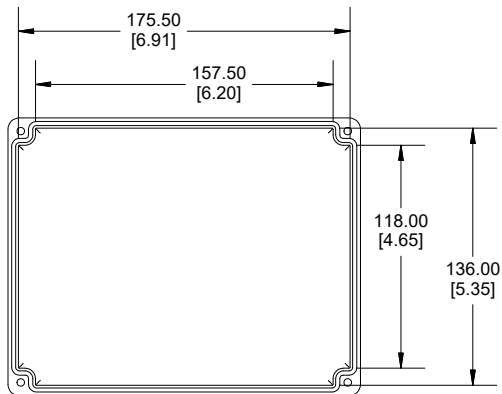

TOP VIEW

END VIEW SECTION A-A

SIDE VIEW SECTION B-B

BOTTOM BOX

INSIDE LID

INSIDE BOX

ACCEPTS M3
SELF-TAPPING
SCREW

Dimensions:
mm
[inches]

NOTE

Purchased assembly includes box, lid, string gasket, 4 PCB screws, and 4 lid screws.

Recommended Torque : (43-50) Ozf.in / (30-35) cN.m

RP Enclosure

General Purpose ABS Light Grey (UL94 HB)	RP1385BF
General Purpose ABS Light Grey with Polycarbonate Clear Lid (UL94 HB)	RP1385CBF
Polycarbonate Off-White (UL94-V2)	RP1380BF
Polycarbonate Off-White with Clear Lid (UL94-V2)	RP1380CBF

ACCESSORIES

Lid Screw (M3.5-0.6 X 10mm) (50 Pkg)	SC619-50
PCB Screw (M3 X 6mm Self-tapping) (50 Pkg)	SC622-50
General Purpose ABS Black Inner Panel 3mm Thick	STC128
Metal Inner Panel 1mm Thick	STA128
String Gasket EPDM Grey (2 Pkg)	RP128GASKET