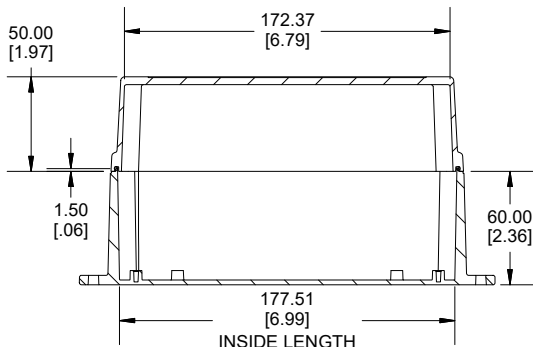

TOP VIEW

END VIEW SECTION A-A

SIDE VIEW SECTION B-B

BOTTOM BOX

INSIDE LID

INSIDE BOX

ACCEPTS M3
SELF-TAPPING
SCREW

Dimensions:
mm
[inches]

ACCESSORIES

Lid Screw (M3.5-0.6 X 10mm) (50 Pkg)	SC619-50
PCB Screw (M3 X 6mm Self-tapping) (50 Pkg)	SC622-50
General Purpose ABS Black Inner Panel 3mm Thick	STC128
Metal Inner Panel 1mm Thick	STA128
String Gasket EPDM Grey (2 Pkg)	RP128GASKET