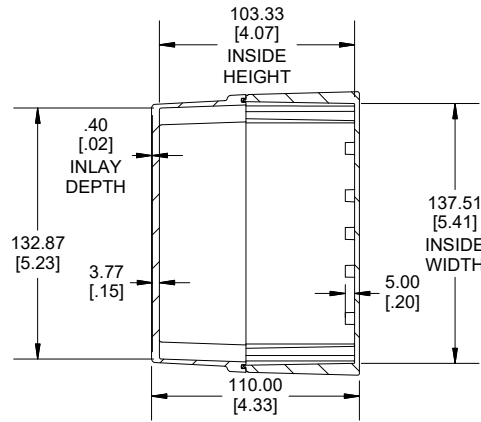

TOP VIEW

END VIEW SECTION A-A

SIDE VIEW SECTION B-B

BOTTOM BOX

INSIDE LID

INSIDE BOX

ACCEPTS M3
SELF-TAPPING
SCREW

Dimensions:
mm
[inches]

NOTE

Purchased assembly includes box, lid, string gasket, 4 PCB screws, and 4 lid screws.

Recommended Torque : (43-50) Ozf.in / (30-35) cN.m

RP Enclosure

General Purpose ABS Light Grey (UL94 HB)	RP1385BF
General Purpose ABS Light Grey with Polycarbonate Clear Lid (UL94 HB)	RP1385CBF
Polycarbonate Off-White (UL94-V2)	RP1380BF
Polycarbonate Off-White with Clear Lid (UL94-V2)	RP1380CBF

ACCESSORIES

Lid Screw (M3.5-0.6 X 10mm) (50 Pkg)	SC619-50
PCB Screw (M3 X 6mm Self-tapping) (50 Pkg)	SC622-50
General Purpose ABS Black Inner Panel 3mm Thick	STC128
Metal Inner Panel 1mm Thick	STA128
String Gasket EPDM Grey (2 Pkg)	RP128GASKET