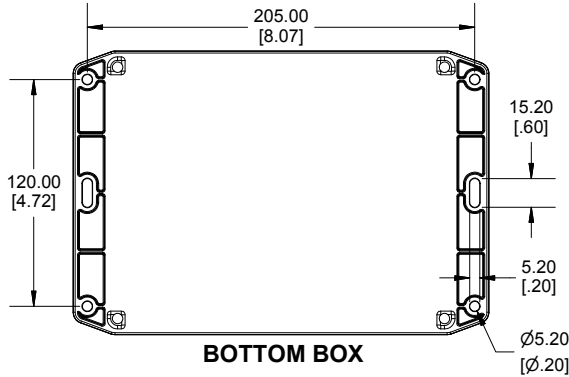

TOP VIEW

END VIEW SECTION A-A

SIDE VIEW SECTION B-B

BOTTOM BOX

INSIDE LID

INSIDE BOX

Dimensions:
mm
[inches]

Enclosures can be Factory Modified (Milling, Drilling, Printing etc.)
Contact Factory (modshop@hammondmfg.com) for quotes
Solid models of this enclosure available in .stp or .x_t
(Part number and text placement/orientation on our products are subject to change, we do not recommend using them as a locating reference for modification purposes)

NOTE

Purchased assembly includes box, lid, string gasket, 4 PCB screws, and 4 lid screws.

Recommended Torque : (43-50) Ozf.in / (30-35) cN.m

RP Enclosure

General Purpose ABS Light Grey (UL94 HB)	RP1385BF
General Purpose ABS Light Grey with Polycarbonate Clear Lid (UL94 HB)	RP1385CBF
Polycarbonate Off-White (UL94-V2)	RP1380BF
Polycarbonate Off-White with Clear Lid (UL94-V2)	RP1380CBF

ACCESSORIES

Lid Screw (M3.5-0.6 X 10mm) (50 Pkg)	SC619-50
PCB Screw (M3 X 6mm Self-tapping) (50 Pkg)	SC622-50
General Purpose ABS Black Inner Panel 3mm Thick	STC128
Metal Inner Panel 1mm Thick	STA128
String Gasket EPDM Grey (2 Pkg)	RP128GASKET