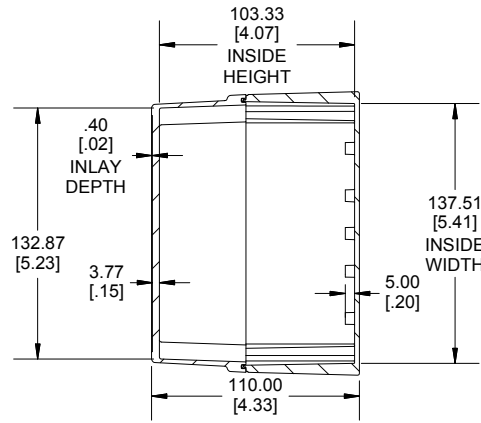

TOP VIEW

END VIEW SECTION A-A

SIDE VIEW SECTION B-B

BOTTOM BOX

INSIDE LID

INSIDE BOX

Dimensions:
mm
[inches]

Enclosures can be Factory Modified (Milling, Drilling, Printing etc.)
Contact Factory (modshop@hammondmfg.com) for quotes
Solid models of this enclosure available in .stp or .x_t
(Part number and text placement/orientation on our products are subject to change, we do not recommend using them as a locating reference for modification purposes)

NOTE

Purchased assembly includes box, lid, string gasket, 4 PCB screws, and 4 lid screws.

Recommended Torque : (43-50) Ozf.in / (30-35) cN.m

RP Enclosure

General Purpose ABS Light Grey (UL94 HB)	RP1385BF
General Purpose ABS Light Grey with Polycarbonate Clear Lid (UL94 HB)	RP1385CBF
Polycarbonate Off-White (UL94-V2)	RP1380BF
Polycarbonate Off-White with Clear Lid (UL94-V2)	RP1380CBF

ACCESSORIES

Lid Screw (M3.5-0.6 X 10mm) (50 Pkg)	SC619-50
PCB Screw (M3 X 6mm Self-tapping) (50 Pkg)	SC622-50
General Purpose ABS Black Inner Panel 3mm Thick	STC128
Metal Inner Panel 1mm Thick	STA128
String Gasket EPDM Grey (2 Pkg)	RP128GASKET