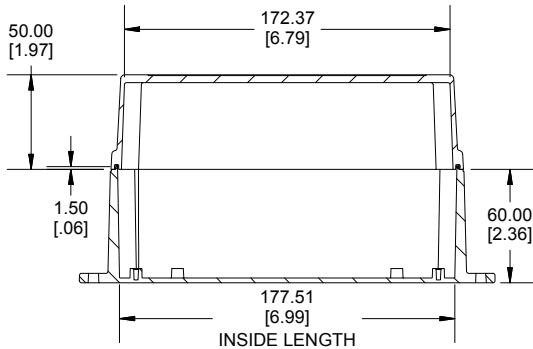

TOP VIEW

END VIEW SECTION A-A

SIDE VIEW SECTION B-B

BOTTOM BOX

INSIDE LID

INSIDE BOX

Dimensions:
mm
[inches]

Enclosures can be Factory Modified (Milling, Drilling, Printing etc.)
Contact Factory (modshop@hammondmfg.com) for quotes
Solid models of this enclosure available in .stp or .x_t
(Part number and text placement/orientation on our products are subject to change, we do not recommend using them as a locating reference for modification purposes)

NOTE

Purchased assembly includes box, lid, string gasket, 4 PCB screws, and 4 lid screws.

Recommended Torque : (43-50) Ozf.in / (30-35) cN.m

RP Enclosure

General Purpose ABS Light Grey (UL94 HB)	RP1385BF
General Purpose ABS Light Grey with Polycarbonate Clear Lid (UL94 HB)	RP1385CBF
Polycarbonate Off-White (UL94-V2)	RP1380BF
Polycarbonate Off-White with Clear Lid (UL94-V2)	RP1380CBF

ACCESSORIES

Lid Screw (M3.5-0.6 X 10mm) (50 Pkg)	SC619-50
PCB Screw (M3 X 6mm Self-tapping) (50 Pkg)	SC622-50
General Purpose ABS Black Inner Panel 3mm Thick	STC128
Metal Inner Panel 1mm Thick	STA128
String Gasket EPDM Grey (2 Pkg)	RP128GASKET