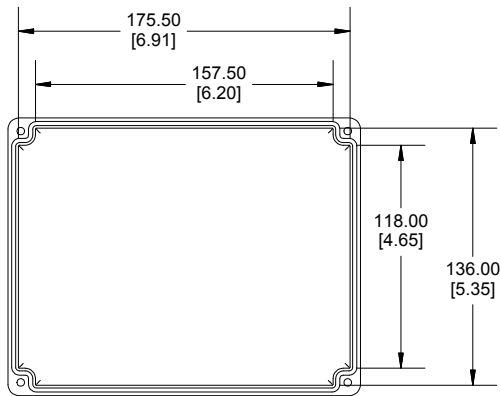

TOP VIEW

END VIEW SECTION A-A

SIDE VIEW SECTION B-B

BOTTOM BOX

INSIDE LID

INSIDE BOX

Dimensions:
mm
[inches]

Enclosures can be Factory Modified (Milling, Drilling, Printing etc.)
Contact Factory (modshop@hammondmfg.com) for quotes
Solid models of this enclosure available in .stp or .x_t
(Part number and text placement/orientation on our products are subject to change, we do not recommend using them as a locating reference for modification purposes)

NOTE

Purchased assembly includes box, lid, string gasket, 4 PCB screws, and 4 lid screws.

Recommended Torque : (43-50) Ozf.in / (30-35) cN.m

RP Enclosure

General Purpose ABS Light Grey (UL94 HB)	RP1385BF
General Purpose ABS Light Grey with Polycarbonate Clear Lid (UL94 HB)	RP1385CBF
Polycarbonate Off-White (UL94-V2)	RP1380BF
Polycarbonate Off-White with Clear Lid (UL94-V2)	RP1380CBF

ACCESSORIES

Lid Screw (M3.5-0.6 X 10mm) (50 Pkg)	SC619-50
PCB Screw (M3 X 6mm Self-tapping) (50 Pkg)	SC622-50
General Purpose ABS Black Inner Panel 3mm Thick	STC128
Metal Inner Panel 1mm Thick	STA128
String Gasket EPDM Grey (2 Pkg)	RP128GASKET