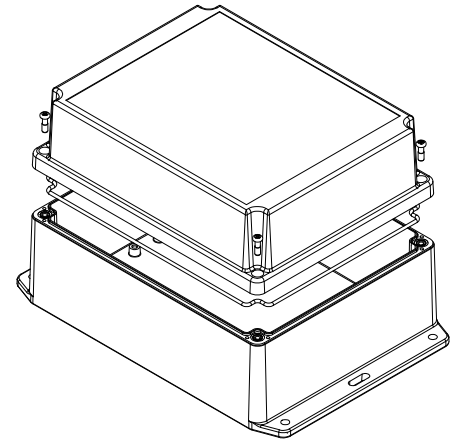

TOP VIEW

END VIEW SECTION A-A

SIDE VIEW SECTION B-B

BOTTOM BOX

INSIDE LID

INSIDE BOX

Dimensions:
mm
[inches]

Enclosures can be Factory Modified (Milling, Drilling, Printing etc.)
Contact Factory (modshop@hammondmfg.com) for quotes
Solid models of this enclosure available in .stp or .x_t
(Part number and text placement/orientation on our products are subject to change, we do not recommend using them as a locating reference for modification purposes)

NOTE

Purchased assembly includes box, lid, string gasket, 4 PCB screws, and 4 lid screws.

Recommended Torque : (43-50) Ozf.in / (30-35) cN.m

RP Enclosure

General Purpose ABS Light Grey (UL94 HB)	RP1385BF
General Purpose ABS Light Grey with Polycarbonate Clear Lid (UL94 HB)	RP1385CBF
Polycarbonate Off-White (UL94-V2)	RP1380BF
Polycarbonate Off-White with Clear Lid (UL94-V2)	RP1380CBF

ACCESSORIES

Lid Screw (M3.5-0.6 X 10mm) (50 Pkg)	SC619-50
PCB Screw (M3 X 6mm Self-tapping) (50 Pkg)	SC622-50
General Purpose ABS Black Inner Panel 3mm Thick	STC128
Metal Inner Panel 1mm Thick	STA128
String Gasket EPDM Grey (2 Pkg)	RP128GASKET