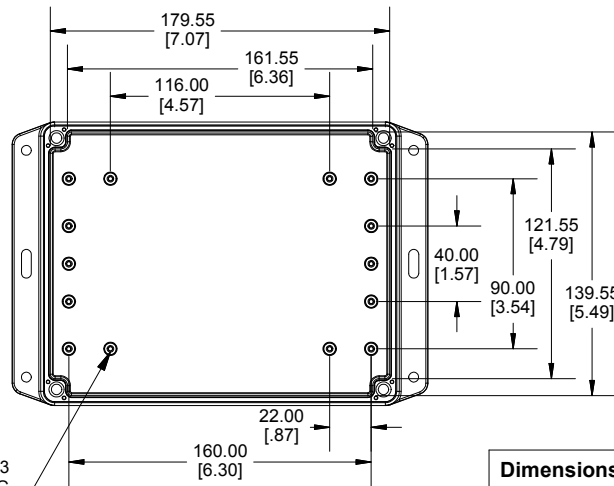

TOP VIEW

END VIEW SECTION A-A

SIDE VIEW SECTION B-B

BOTTOM BOX

INSIDE LID

INSIDE BOX

Dimensions:
mm
[inches]

Enclosures can be Factory Modified (Milling, Drilling, Printing etc.)
Contact Factory (modshop@hammondmfg.com) for quotes
Solid models of this enclosure available in .stp or .x_t
(Part number and text placement/orientation on our products are subject to change, we do not recommend using them as a locating reference for modification purposes)

NOTE

Purchased assembly includes box, lid, string gasket, 4 PCB screws, and 4 lid screws.

Recommended Torque : (43-50) Ozf.in / (30-35) cN.m

RP Enclosure

General Purpose ABS Light Grey (UL94 HB)	RP1385BF
General Purpose ABS Light Grey with Polycarbonate Clear Lid (UL94 HB)	RP1385CBF
Polycarbonate Off-White (UL94-V2)	RP1380BF
Polycarbonate Off-White with Clear Lid (UL94-V2)	RP1380CBF

ACCESSORIES

Lid Screw (M3.5-0.6 X 10mm) (50 Pkg)	SC619-50
PCB Screw (M3 X 6mm Self-tapping) (50 Pkg)	SC622-50
General Purpose ABS Black Inner Panel 3mm Thick	STC128
Metal Inner Panel 1mm Thick	STA128
String Gasket EPDM Grey (2 Pkg)	RP128GASKET