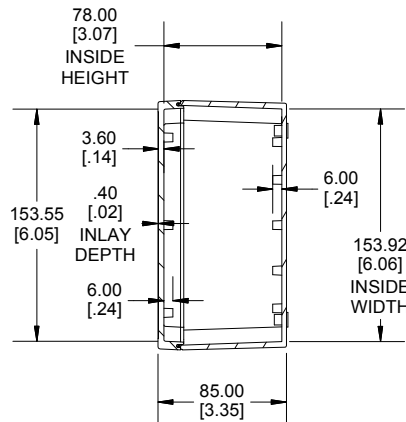

TOP VIEW

END VIEW SECTION A-A

SIDE VIEW SECTION B-B

MOUNTING HOLES

INSIDE LID

INSIDE BOX

Dimensions:  
mm  
[inches]

Enclosures can be Factory Modified (Milling, Drilling, Printing etc.)  
Contact Factory ([modshop@hammondmfg.com](mailto:modshop@hammondmfg.com)) for quotes  
Solid models of this enclosure available in .stp or .x\_t  
(Part number and text placement/orientation on our products are subject to change, we do not recommend using them as a locating reference for modification purposes)

NOTE	
Purchased assembly includes box, lid, string gasket, 4 PCB screws, and 4 lid screws.	
Recommended Torque : (43-50) Ozf.in / (30-35) cN.m	
RP Enclosure	
General Purpose ABS Light Grey (UL94 HB)	RP1465
General Purpose ABS Light Grey with Polycarbonate Clear Lid (UL94 HB)	RP1465C
Polycarbonate Off-White (UL94-V2)	RP1460
Polycarbonate Off-White with Clear Lid (UL94-V2)	RP1460C
ACCESSORIES	
Lid Screw (M3.5-0.6 X 10mm) (50 Pkg)	SC619-50
PCB Screw (M3 X 6mm Self-tapping) (50 Pkg)	SC622-50
General Purpose ABS Black Inner Panel 3mm Thick	STC146
Metal Inner Panel 1mm Thick	STA146
String Gasket EPDM Grey (2 Pkg)	RP145GASKET