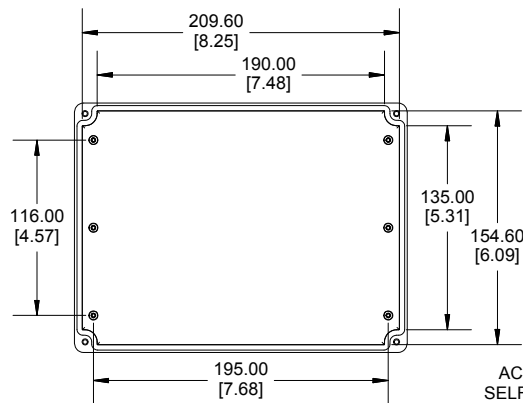

TOP VIEW

END VIEW SECTION A-A

SIDE VIEW SECTION B-B

MOUNTING HOLES

INSIDE LID

INSIDE BOX

Dimensions:  
mm  
[inches]

Enclosures can be Factory Modified (Milling, Drilling, Printing etc.)  
Contact Factory ([modshop@hammondmfg.com](mailto:modshop@hammondmfg.com)) for quotes  
Solid models of this enclosure available in .stp or .x\_t  
(Part number and text placement/orientation on our products are subject to change, we do not recommend using them as a locating reference for modification purposes)

NOTE	
Purchased assembly includes box, lid, string gasket, 4 PCB screws, and 4 lid screws.	
Recommended Torque : (43-50) Ozf.in / (30-35) cN.m	
RP Enclosure	
General Purpose ABS Light Grey (UL94 HB)	RP1465
General Purpose ABS Light Grey with Polycarbonate Clear Lid (UL94 HB)	RP1465C
Polycarbonate Off-White (UL94-V2)	RP1460
Polycarbonate Off-White with Clear Lid (UL94-V2)	RP1460C
ACCESSORIES	
Lid Screw (M3.5-0.6 X 10mm) (50 Pkg)	SC619-50
PCB Screw (M3 X 6mm Self-tapping) (50 Pkg)	SC622-50
General Purpose ABS Black Inner Panel 3mm Thick	STC146
Metal Inner Panel 1mm Thick	STA146
String Gasket EPDM Grey (2 Pkg)	RP145GASKET