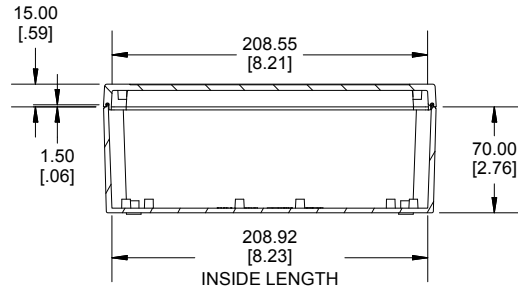

TOP VIEW

END VIEW SECTION A-A

SIDE VIEW SECTION B-B

MOUNTING HOLES

INSIDE LID

INSIDE BOX

Dimensions:  
mm  
[inches]

Enclosures can be Factory Modified (Milling, Drilling, Printing etc.)  
Contact Factory ([modshop@hammondmfg.com](mailto:modshop@hammondmfg.com)) for quotes  
Solid models of this enclosure available in .stp or .x\_t  
(Part number and text placement/orientation on our products are subject to change, we do not recommend using them as a locating reference for modification purposes)

NOTE	
Purchased assembly includes box, lid, string gasket, 4 PCB screws, and 4 lid screws.	
Recommended Torque : (43-50) Ozf.in / (30-35) cN.m	
RP Enclosure	
General Purpose ABS Light Grey (UL94 HB)	RP1465
General Purpose ABS Light Grey with Polycarbonate Clear Lid (UL94 HB)	RP1465C
Polycarbonate Off-White (UL94-V2)	RP1460
Polycarbonate Off-White with Clear Lid (UL94-V2)	RP1460C
ACCESSORIES	
Lid Screw (M3.5-0.6 X 10mm) (50 Pkg)	SC619-50
PCB Screw (M3 X 6mm Self-tapping) (50 Pkg)	SC622-50
General Purpose ABS Black Inner Panel 3mm Thick	STC146
Metal Inner Panel 1mm Thick	STA146
String Gasket EPDM Grey (2 Pkg)	RP145GASKET