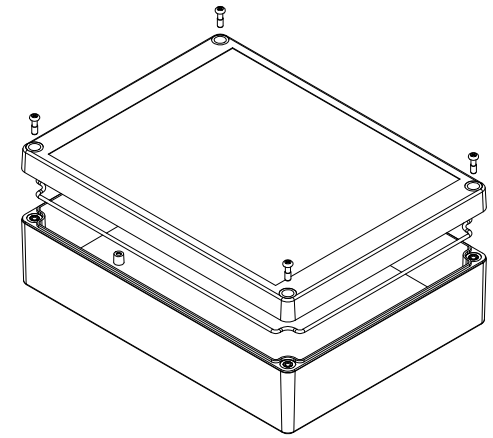

TOP VIEW

END VIEW SECTION A-A

SIDE VIEW SECTION B-B

MOUNTING HOLES

INSIDE LID

INSIDE BOX

Dimensions:  
mm  
[inches]

Enclosures can be Factory Modified (Milling, Drilling, Printing etc.)  
Contact Factory ([modshop@hammondmfg.com](mailto:modshop@hammondmfg.com)) for quotes  
Solid models of this enclosure available in .stp or .x\_t  
(Part number and text placement/orientation on our products are subject to change, we do not recommend using them as a locating reference for modification purposes)

NOTE	
Purchased assembly includes box, lid, string gasket, 4 PCB screws, and 4 lid screws.	
Recommended Torque : (43-50) Ozf.in / (30-35) cN.m	
RP Enclosure	
General Purpose ABS Light Grey (UL94 HB)	RP1465
General Purpose ABS Light Grey with Polycarbonate Clear Lid (UL94 HB)	RP1465C
Polycarbonate Off-White (UL94-V2)	RP1460
Polycarbonate Off-White with Clear Lid (UL94-V2)	RP1460C
ACCESSORIES	
Lid Screw (M3.5-0.6 X 10mm) (50 Pkg)	SC619-50
PCB Screw (M3 X 6mm Self-tapping) (50 Pkg)	SC622-50
General Purpose ABS Black Inner Panel 3mm Thick	STC146
Metal Inner Panel 1mm Thick	STA146
String Gasket EPDM Grey (2 Pkg)	RP145GASKET