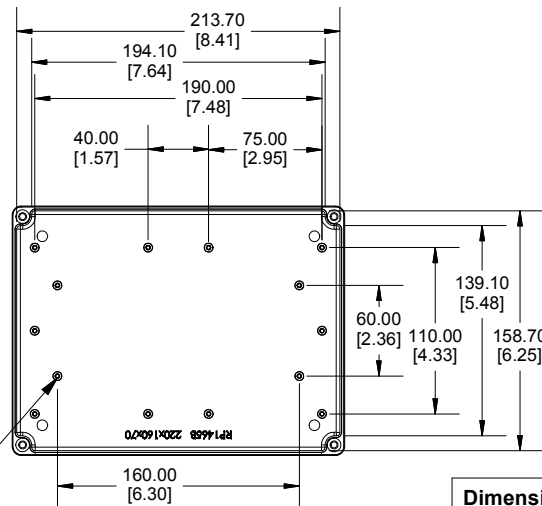

TOP VIEW

END VIEW SECTION A-A

SIDE VIEW SECTION B-B

MOUNTING HOLES

INSIDE LID

INSIDE BOX

Dimensions:  
mm  
[inches]

Enclosures can be Factory Modified (Milling, Drilling, Printing etc.)  
Contact Factory ([modshop@hammondmfg.com](mailto:modshop@hammondmfg.com)) for quotes  
Solid models of this enclosure available in .stp or .x\_t  
(Part number and text placement/orientation on our products are subject to change, we do not recommend using them as a locating reference for modification purposes)

NOTE	
Purchased assembly includes box, lid, string gasket, 4 PCB screws, and 4 lid screws.	
Recommended Torque : (43-50) Ozf.in / (30-35) cN.m	
RP Enclosure	
General Purpose ABS Light Grey (UL94 HB)	RP1465
General Purpose ABS Light Grey with Polycarbonate Clear Lid (UL94 HB)	RP1465C
Polycarbonate Off-White (UL94-V2)	RP1460
Polycarbonate Off-White with Clear Lid (UL94-V2)	RP1460C
ACCESSORIES	
Lid Screw (M3.5-0.6 X 10mm) (50 Pkg)	SC619-50
PCB Screw (M3 X 6mm Self-tapping) (50 Pkg)	SC622-50
General Purpose ABS Black Inner Panel 3mm Thick	STC146
Metal Inner Panel 1mm Thick	STA146
String Gasket EPDM Grey (2 Pkg)	RP145GASKET