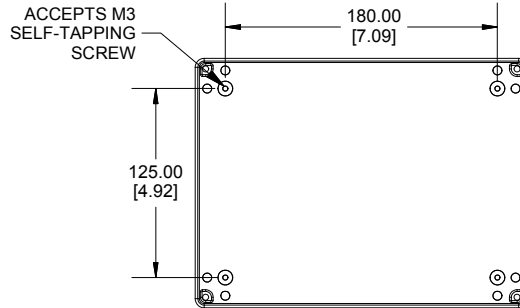

TOP VIEW

END VIEW SECTION A-A

SIDE VIEW SECTION B-B

MOUNTING HOLES

INSIDE LID

INSIDE BOX

Dimensions:  
mm  
[inches]

Enclosures can be Factory Modified (Milling, Drilling, Printing etc.)  
Contact Factory ([modshop@hammondmfg.com](mailto:modshop@hammondmfg.com)) for quotes  
Solid models of this enclosure available in .stp or .x\_t  
(Part number and text placement/orientation on our products are subject to change, we do not recommend using them as a locating reference for modification purposes)

NOTE	
Purchased assembly includes box, lid, string gasket, 4 PCB screws, and 4 lid screws.	
Recommended Torque : (43-50) Ozf.in / (30-35) cN.m	
RP Enclosure	
General Purpose ABS Light Grey (UL94 HB)	RP1465
General Purpose ABS Light Grey with Polycarbonate Clear Lid (UL94 HB)	RP1465C
Polycarbonate Off-White (UL94-V2)	RP1460
Polycarbonate Off-White with Clear Lid (UL94-V2)	RP1460C
ACCESSORIES	
Lid Screw (M3.5-0.6 X 10mm) (50 Pkg)	SC619-50
PCB Screw (M3 X 6mm Self-tapping) (50 Pkg)	SC622-50
General Purpose ABS Black Inner Panel 3mm Thick	STC146
Metal Inner Panel 1mm Thick	STA146
String Gasket EPDM Grey (2 Pkg)	RP145GASKET