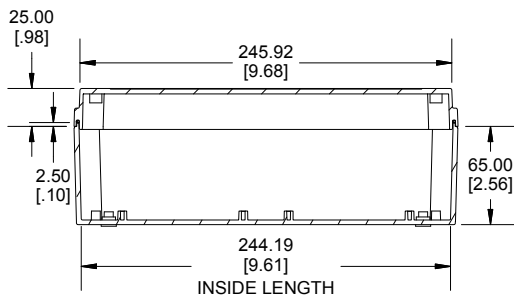

TOP VIEW

END VIEW SECTION A-A

SIDE VIEW SECTION B-B

ACCEPTS M3 SELF-TAPPING SCREW

MOUNTING HOLES

INSIDE LID

INSIDE BOX

ACCEPTS M3 SELF-TAPPING SCREW

Dimensions:
mm
[inches]

Enclosures can be Factory Modified (Milling, Drilling, Printing etc.)
Contact Factory (modshop@hammondmfg.com) for quotes
Solid models of this enclosure available in .stp or .x_t
(Part number and text placement/orientation on our products are subject to change, we do not recommend using them as a locating reference for modification purposes)

NOTE

Purchased assembly includes box, lid, string gasket, 4 PCB screws, and 4 lid screws.

Recommended Torque : (43-50) Ozf.in / (30-35) cN.m

RP Enclosure

General Purpose ABS Light Grey (UL94 HB)	RP1615
General Purpose ABS Light Grey with Polycarbonate Clear Lid (UL94 HB)	RP1615C
Polycarbonate Off-White (UL94-V2)	RP1610
Polycarbonate Off-White with Clear Lid (UL94-V2)	RP1610C