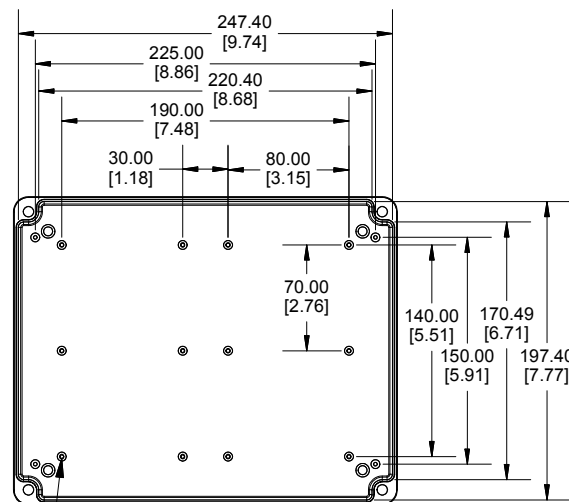

TOP VIEW

END VIEW SECTION A-A

SIDE VIEW SECTION B-B

ACCEPTS M3 SELF-TAPPING SCREW

MOUNTING HOLES

INSIDE LID

INSIDE BOX

ACCEPTS M3 SELF-TAPPING SCREW

Dimensions:
mm
[inches]

Enclosures can be Factory Modified (Milling, Drilling, Printing etc.)
Contact Factory (modshop@hammondmfg.com) for quotes
Solid models of this enclosure available in .stp or .x_t
(Part number and text placement/orientation on our products are subject to change, we do not recommend using them as a locating reference for modification purposes)

NOTE

Purchased assembly includes box, lid, string gasket, 4 PCB screws, and 4 lid screws.

Recommended Torque : (43-50) Ozf.in / (30-35) cN.m

RP Enclosure

General Purpose ABS Light Grey (UL94 HB)	RP1615
General Purpose ABS Light Grey with Polycarbonate Clear Lid (UL94 HB)	RP1615C
Polycarbonate Off-White (UL94-V2)	RP1610
Polycarbonate Off-White with Clear Lid (UL94-V2)	RP1610C

ACCESSORIES

Lid Screw (M3.5-0.6 X 10mm) (50 Pkg)	SC619-50
PCB Screw (M3 X 6mm Self-tapping) (50 Pkg)	SC622-50
General Purpose ABS Black Inner Panel 3mm Thick	STC580
Metal Inner Panel 1mm Thick	STA580
String Gasket EPDM Grey (2 Pkg)	RP161GASKET