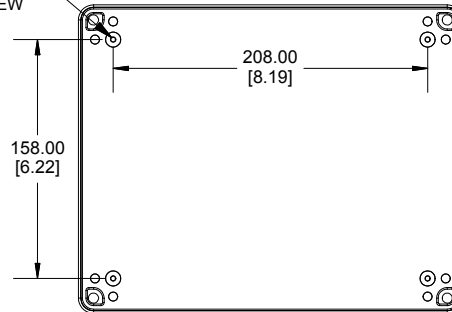

TOP VIEW

END VIEW SECTION A-A

SIDE VIEW SECTION B-B

ACCEPTS M3 SELF-TAPPING SCREW

MOUNTING HOLES

INSIDE LID

INSIDE BOX

ACCEPTS M3 SELF-TAPPING SCREW

Dimensions:
mm
[inches]

Enclosures can be Factory Modified (Milling, Drilling, Printing etc.)
Contact Factory (modshop@hammondmfg.com) for quotes
Solid models of this enclosure available in .stp or .x_t
(Part number and text placement/orientation on our products are subject to change, we do not recommend using them as a locating reference for modification purposes)

NOTE

Purchased assembly includes box, lid, string gasket, 4 PCB screws, and 4 lid screws.

Recommended Torque : (43-50) Ozf.in / (30-35) cN.m

RP Enclosure

General Purpose ABS Light Grey (UL94 HB)	RP1615
General Purpose ABS Light Grey with Polycarbonate Clear Lid (UL94 HB)	RP1615C
Polycarbonate Off-White (UL94-V2)	RP1610
Polycarbonate Off-White with Clear Lid (UL94-V2)	RP1610C

ACCESSORIES

Lid Screw (M3.5-0.6 X 10mm) (50 Pkg)	SC619-50
PCB Screw (M3 X 6mm Self-tapping) (50 Pkg)	SC622-50
General Purpose ABS Black Inner Panel 3mm Thick	STC580
Metal Inner Panel 1mm Thick	STA580
String Gasket EPDM Grey (2 Pkg)	RP161GASKET