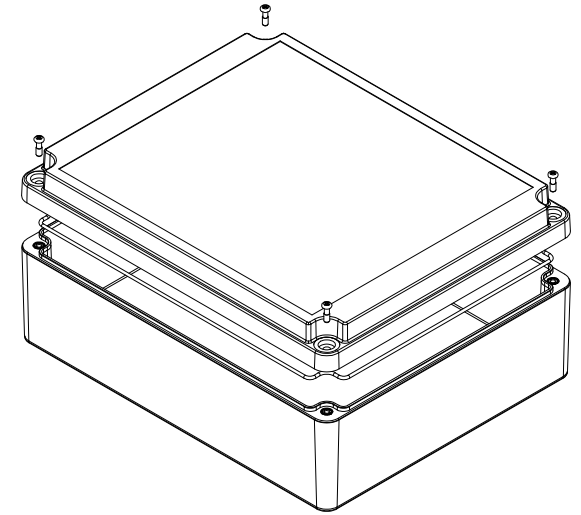

TOP VIEW

END VIEW SECTION A-A

SIDE VIEW SECTION B-B

ACCEPTS M3 SELF-TAPPING SCREW

MOUNTING HOLES

INSIDE LID

INSIDE BOX

ACCEPTS M3 SELF-TAPPING SCREW

Dimensions:
mm
[inches]

Enclosures can be Factory Modified (Milling, Drilling, Printing etc.)
Contact Factory (modshop@hammondmfg.com) for quotes
Solid models of this enclosure available in .stp or .x_t
(Part number and text placement/orientation on our products are subject to change, we do not recommend using them as a locating reference for modification purposes)

NOTE

Purchased assembly includes box, lid, string gasket, 4 PCB screws, and 4 lid screws.

Recommended Torque : (43-50) Ozf.in / (30-35) cN.m

RP Enclosure

General Purpose ABS Light Grey (UL94 HB)	RP1615
General Purpose ABS Light Grey with Polycarbonate Clear Lid (UL94 HB)	RP1615C
Polycarbonate Off-White (UL94-V2)	RP1610
Polycarbonate Off-White with Clear Lid (UL94-V2)	RP1610C

ACCESSORIES

Lid Screw (M3.5-0.6 X 10mm) (50 Pkg)	SC619-50
PCB Screw (M3 X 6mm Self-tapping) (50 Pkg)	SC622-50
General Purpose ABS Black Inner Panel 3mm Thick	STC580
Metal Inner Panel 1mm Thick	STA580
String Gasket EPDM Grey (2 Pkg)	RP161GASKET