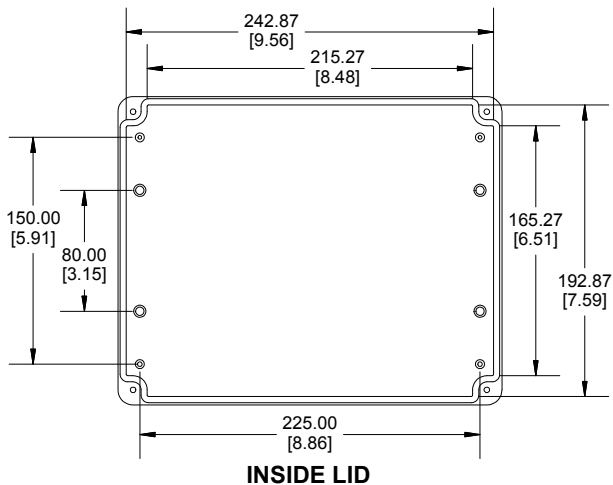

TOP VIEW

END VIEW SECTION A-A

SIDE VIEW SECTION B-B

ACCEPTS M3 SELF-TAPPING SCREW

MOUNTING HOLES

INSIDE LID

INSIDE BOX

ACCEPTS M3 SELF-TAPPING SCREW

Dimensions:
mm
[inches]

Enclosures can be Factory Modified (Milling, Drilling, Printing etc.)
Contact Factory (modshop@hammondmfg.com) for quotes
Solid models of this enclosure available in .stp or .x_t
(Part number and text placement/orientation on our products are subject to change, we do not recommend using them as a locating reference for modification purposes)

NOTE

Purchased assembly includes box, lid, string gasket, 4 PCB screws, and 4 lid screws.

Recommended Torque : (43-50) Ozf.in / (30-35) cN.m

RP Enclosure

General Purpose ABS Light Grey (UL94 HB)	RP1615
General Purpose ABS Light Grey with Polycarbonate Clear Lid (UL94 HB)	RP1615C
Polycarbonate Off-White (UL94-V2)	RP1610
Polycarbonate Off-White with Clear Lid (UL94-V2)	RP1610C

ACCESSORIES

Lid Screw (M3.5-0.6 X 10mm) (50 Pkg)	SC619-50
PCB Screw (M3 X 6mm Self-tapping) (50 Pkg)	SC622-50
General Purpose ABS Black Inner Panel 3mm Thick	STC580
Metal Inner Panel 1mm Thick	STA580
String Gasket EPDM Grey (2 Pkg)	RP161GASKET