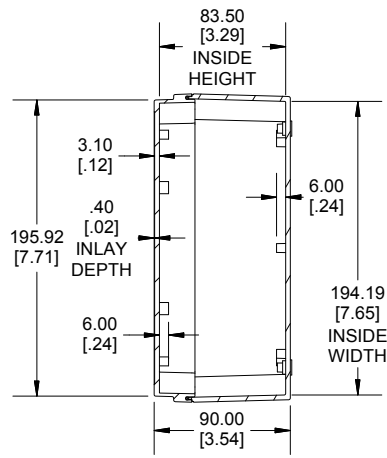

TOP VIEW

END VIEW SECTION A-A

SIDE VIEW SECTION B-B

ACCEPTS M3 SELF-TAPPING SCREW

MOUNTING HOLES

INSIDE LID

INSIDE BOX

ACCEPTS M3 SELF-TAPPING SCREW

Dimensions:
mm
[inches]

Enclosures can be Factory Modified (Milling, Drilling, Printing etc.)
Contact Factory (modshop@hammondmfg.com) for quotes
Solid models of this enclosure available in .stp or .x_t
(Part number and text placement/orientation on our products are subject to change, we do not recommend using them as a locating reference for modification purposes)

NOTE

Purchased assembly includes box, lid, string gasket, 4 PCB screws, and 4 lid screws.

Recommended Torque : (43-50) Ozf.in / (30-35) cN.m

RP Enclosure

General Purpose ABS Light Grey (UL94 HB)	RP1615
General Purpose ABS Light Grey with Polycarbonate Clear Lid (UL94 HB)	RP1615C
Polycarbonate Off-White (UL94-V2)	RP1610
Polycarbonate Off-White with Clear Lid (UL94-V2)	RP1610C

ACCESSORIES

Lid Screw (M3.5-0.6 X 10mm) (50 Pkg)	SC619-50
PCB Screw (M3 X 6mm Self-tapping) (50 Pkg)	SC622-50
General Purpose ABS Black Inner Panel 3mm Thick	STC580
Metal Inner Panel 1mm Thick	STA580
String Gasket EPDM Grey (2 Pkg)	RP161GASKET