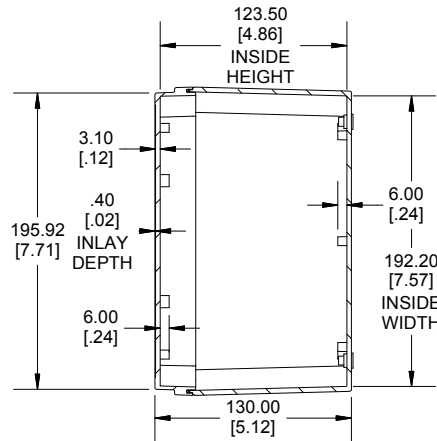

TOP VIEW

END VIEW SECTION A-A

SIDE VIEW SECTION B-B

ACCEPTS M3 SELF-TAPPING SCREW

MOUNTING HOLES

INSIDE LID

ACCEPTS M3 SELF-TAPPING SCREW

INSIDE BOX

Dimensions:
mm
[inches]

Enclosures can be Factory Modified (Milling, Drilling, Printing etc.)
Contact Factory (modshop@hammondmfg.com) for quotes
Solid models of this enclosure available in .stp or .x_t
(Part number and text placement/orientation on our products are subject to change, we do not recommend using them as a locating reference for modification purposes)

NOTE

Purchased assembly includes box, lid, string gasket, 4 PCB screws, and 4 lid screws.

Recommended Torque : (43-50) Ozf.in / (30-35) cN.m

RP Enclosure

General Purpose ABS Light Grey (UL94 HB)	RP1635
General Purpose ABS Light Grey with Polycarbonate Clear Lid (UL94 HB)	RP1635C
Polycarbonate Off-White (UL94-V2)	RP1630
Polycarbonate Off-White with Clear Lid (UL94-V2)	RP1630C

ACCESSORIES

Lid Screw (M3.5-0.6 X 10mm) (50 Pkg)	SC619-50
PCB Screw (M3 X 6mm Self-tapping) (50 Pkg)	SC622-50
General Purpose ABS Black Inner Panel 3mm Thick	STC580
Metal Inner Panel 1mm Thick	STA580
String Gasket EPDM Grey (2 Pkg)	RP161GASKET