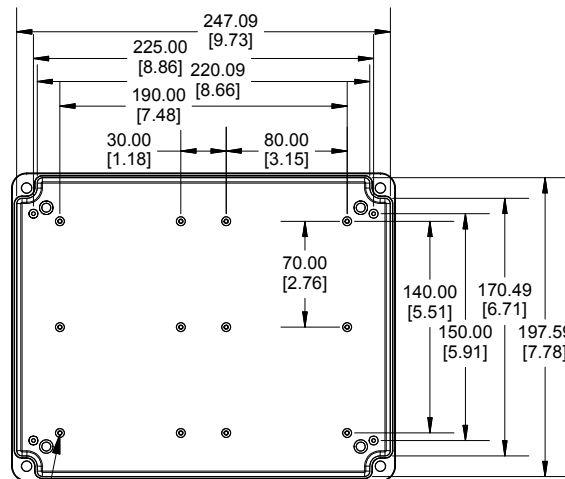

TOP VIEW

END VIEW SECTION A-A

SIDE VIEW SECTION B-B

ACCEPTS M3 SELF-TAPPING SCREW

MOUNTING HOLES

INSIDE LID

ACCEPTS M3 SELF-TAPPING SCREW

INSIDE BOX

Dimensions:
mm
[inches]

Enclosures can be Factory Modified (Milling, Drilling, Printing etc.)
Contact Factory (modshop@hammondmfg.com) for quotes
Solid models of this enclosure available in .stp or .x_t
(Part number and text placement/orientation on our products are subject to change, we do not recommend using them as a locating reference for modification purposes)

NOTE

Purchased assembly includes box, lid, string gasket, 4 PCB screws, and 4 lid screws.

Recommended Torque : (43-50) Ozf.in / (30-35) cN.m

RP Enclosure

General Purpose ABS Light Grey (UL94 HB)	RP1635
General Purpose ABS Light Grey with Polycarbonate Clear Lid (UL94 HB)	RP1635C
Polycarbonate Off-White (UL94-V2)	RP1630
Polycarbonate Off-White with Clear Lid (UL94-V2)	RP1630C

ACCESSORIES

Lid Screw (M3.5-0.6 X 10mm) (50 Pkg)	SC619-50
PCB Screw (M3 X 6mm Self-tapping) (50 Pkg)	SC622-50
General Purpose ABS Black Inner Panel 3mm Thick	STC580
Metal Inner Panel 1mm Thick	STA580
String Gasket EPDM Grey (2 Pkg)	RP161GASKET