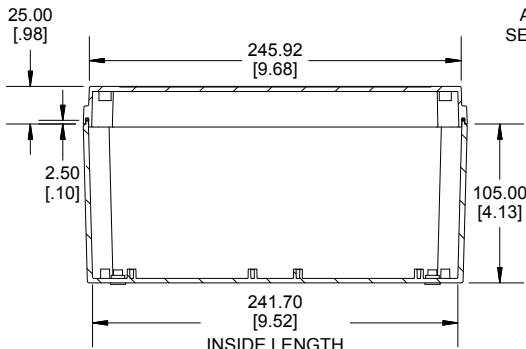

TOP VIEW

END VIEW SECTION A-A

SIDE VIEW SECTION B-B

ACCEPTS M3 SELF-TAPPING SCREW

MOUNTING HOLES

INSIDE LID

ACCEPTS M3 SELF-TAPPING SCREW

INSIDE BOX

Dimensions:
mm
[inches]

Enclosures can be Factory Modified (Milling, Drilling, Printing etc.)
Contact Factory (modshop@hammondmfg.com) for quotes
Solid models of this enclosure available in .stp or .x_t
(Part number and text placement/orientation on our products are subject to change, we do not recommend using them as a locating reference for modification purposes)

NOTE

Purchased assembly includes box, lid, string gasket, 4 PCB screws, and 4 lid screws.

Recommended Torque : (43-50) Ozf.in / (30-35) cN.m

RP Enclosure

General Purpose ABS Light Grey (UL94 HB)	RP1635
General Purpose ABS Light Grey with Polycarbonate Clear Lid (UL94 HB)	RP1635C
Polycarbonate Off-White (UL94-V2)	RP1630
Polycarbonate Off-White with Clear Lid (UL94-V2)	RP1630C