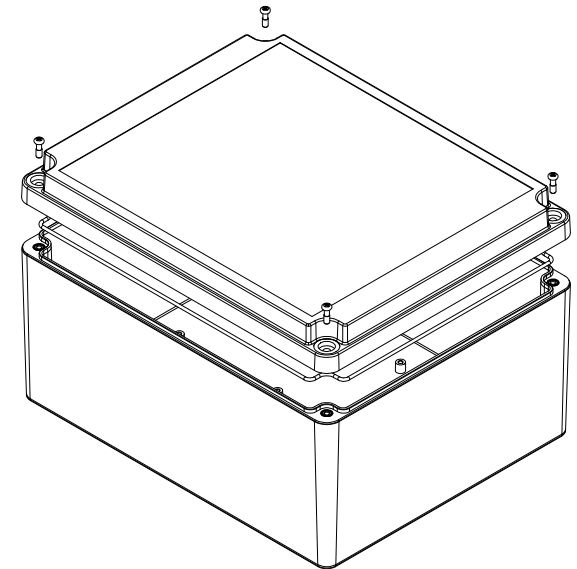

TOP VIEW

END VIEW SECTION A-A

SIDE VIEW SECTION B-B

ACCEPTS M3 SELF-TAPPING SCREW

MOUNTING HOLES

INSIDE LID

ACCEPTS M3 SELF-TAPPING SCREW

INSIDE BOX

Dimensions:
mm
[inches]

Enclosures can be Factory Modified (Milling, Drilling, Printing etc.)
Contact Factory (modshop@hammondmfg.com) for quotes
Solid models of this enclosure available in .stp or .x_t
(Part number and text placement/orientation on our products are subject to change, we do not recommend using them as a locating reference for modification purposes)

NOTE

Purchased assembly includes box, lid, string gasket, 4 PCB screws, and 4 lid screws.

Recommended Torque : (43-50) Ozf.in / (30-35) cN.m

RP Enclosure

General Purpose ABS Light Grey (UL94 HB)	RP1635
General Purpose ABS Light Grey with Polycarbonate Clear Lid (UL94 HB)	RP1635C
Polycarbonate Off-White (UL94-V2)	RP1630
Polycarbonate Off-White with Clear Lid (UL94-V2)	RP1630C

ACCESSORIES

Lid Screw (M3.5-0.6 X 10mm) (50 Pkg)	SC619-50
PCB Screw (M3 X 6mm Self-tapping) (50 Pkg)	SC622-50
General Purpose ABS Black Inner Panel 3mm Thick	STC580
Metal Inner Panel 1mm Thick	STA580
String Gasket EPDM Grey (2 Pkg)	RP161GASKET