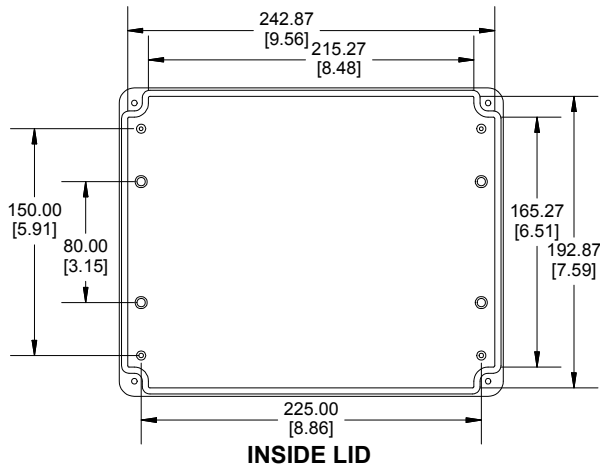

TOP VIEW

END VIEW SECTION A-A

SIDE VIEW SECTION B-B

ACCEPTS M3 SELF-TAPPING SCREW

MOUNTING HOLES

INSIDE LID

ACCEPTS M3 SELF-TAPPING SCREW

INSIDE BOX

Dimensions:
mm
[inches]

Enclosures can be Factory Modified (Milling, Drilling, Printing etc.)
Contact Factory (modshop@hammondmfg.com) for quotes
Solid models of this enclosure available in .stp or .x_t
(Part number and text placement/orientation on our products are subject to change, we do not recommend using them as a locating reference for modification purposes)

NOTE

Purchased assembly includes box, lid, string gasket, 4 PCB screws, and 4 lid screws.

Recommended Torque : (43-50) Ozf.in / (30-35) cN.m

RP Enclosure

General Purpose ABS Light Grey (UL94 HB)	RP1635
General Purpose ABS Light Grey with Polycarbonate Clear Lid (UL94 HB)	RP1635C
Polycarbonate Off-White (UL94-V2)	RP1630
Polycarbonate Off-White with Clear Lid (UL94-V2)	RP1630C

ACCESSORIES

Lid Screw (M3.5-0.6 X 10mm) (50 Pkg)	SC619-50
PCB Screw (M3 X 6mm Self-tapping) (50 Pkg)	SC622-50
General Purpose ABS Black Inner Panel 3mm Thick	STC580
Metal Inner Panel 1mm Thick	STA580
String Gasket EPDM Grey (2 Pkg)	RP161GASKET