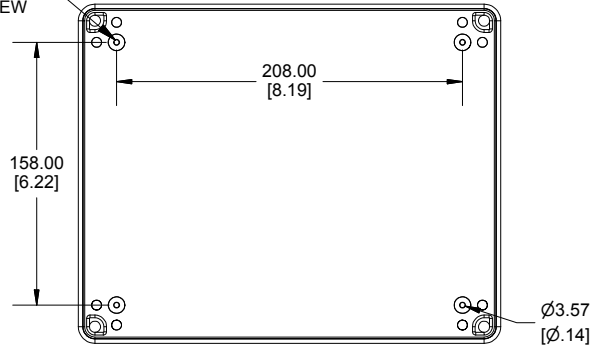

TOP VIEW

END VIEW SECTION A-A

SIDE VIEW SECTION B-B

ACCEPTS M3 SELF-TAPPING SCREW

MOUNTING HOLES

INSIDE LID

ACCEPTS M3 SELF-TAPPING SCREW

INSIDE BOX

Dimensions:
mm
[inches]

Enclosures can be Factory Modified (Milling, Drilling, Printing etc.)
Contact Factory (modshop@hammondmfg.com) for quotes
Solid models of this enclosure available in .stp or .x_t
(Part number and text placement/orientation on our products are subject to change, we do not recommend using them as a locating reference for modification purposes)

NOTE

Purchased assembly includes box, lid, string gasket, 4 PCB screws, and 4 lid screws.

Recommended Torque : (43-50) Ozf.in / (30-35) cN.m

RP Enclosure

General Purpose ABS Light Grey (UL94 HB)	RP1635
General Purpose ABS Light Grey with Polycarbonate Clear Lid (UL94 HB)	RP1635C
Polycarbonate Off-White (UL94-V2)	RP1630
Polycarbonate Off-White with Clear Lid (UL94-V2)	RP1630C

ACCESSORIES

Lid Screw (M3.5-0.6 X 10mm) (50 Pkg)	SC619-50
PCB Screw (M3 X 6mm Self-tapping) (50 Pkg)	SC622-50
General Purpose ABS Black Inner Panel 3mm Thick	STC580
Metal Inner Panel 1mm Thick	STA580
String Gasket EPDM Grey (2 Pkg)	RP161GASKET