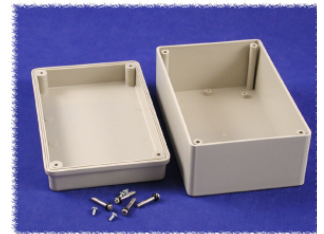

Quality Products. Service Excellence.

ABS Plastic Sealed Enclosures *RS Series*

Key Features:

- Designed to house P.C. boards sealed from dust and water (not for outdoor use).
- Molded in light grey general purpose ABS plastic with a light texture (material carries a UL flammability rating of UL94 HB).
- Two-part styled lid construction. Top half includes smooth recessed area for membrane, label or silkscreen.
- P.C. board standoffs are molded into the bottom (two smallest sizes) and molded into both halves of the enclosure (two largest sizes). See photo tables for details. Four short M3 self tapping screws included.
- Gasketed lid with two piece "tongue & groove" construction provides protection against access of oil, dust and water.
- Designed to meet IP65.
- Includes four M4 assembly screws (see table below for type).
- Lid screws are self capturing (lid holes are threaded with the first installation of lid screws).

Assembled View (Top)

Bottom View

Assembled View w/ Clear Lid

Part Number	Color	Assembly Method	Lid Gasket	Length	Width	Depth (With Lid)
RS5105S	Grey	Four - Self Tapping Stainless Steel Screws	Installed	4.13	4.13	2.17
RS5305S	Grey	Four - Self Tapping Stainless Steel Screws	Installed	6.50	4.13	3.07
RS5705	Grey	Four - Stainless Steel Machine Screws ((into Stainless Steel Inserts)	Kit (Included)	9.84	7.87	3.74
RS5805	Grey	Four - Stainless Steel Machine Screws ((into Stainless Steel Inserts)	Kit (Included)	9.84	7.87	5.12