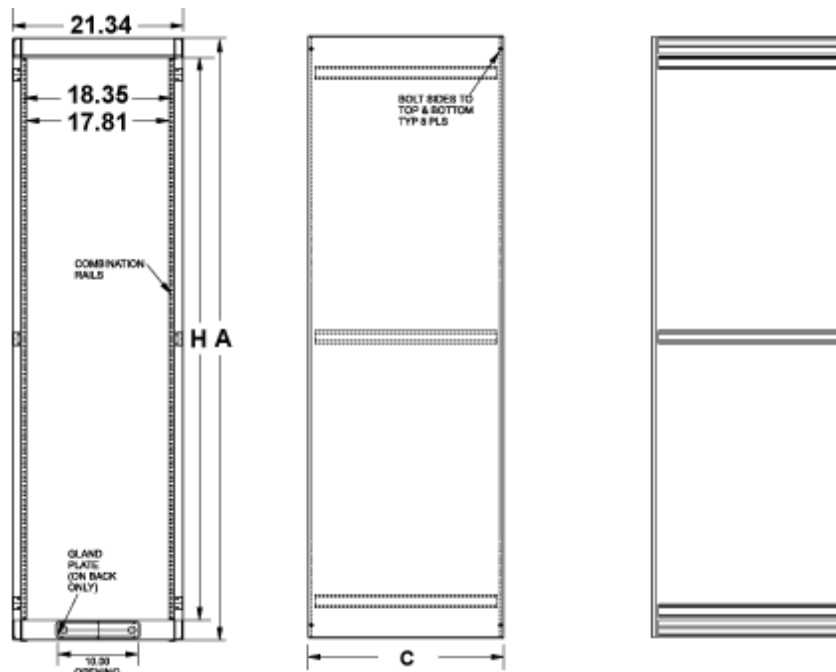

- Mounting Rack Rails

- Square Hole Punched Mounting Rail

Part No. Black	Part No. RAL 7035 Light Gray	Overall Dimensions			Usable Mounting Dimensions			
		Height A	Width	Depth C	Rack Units	Height H	Depth	Depth (With Doors)
REFK1903517BK1	REFK1903517LG1	40.19	21.34	17.50	20U	35.19	16.50	16.00
REFK1904217BK1	REFK1904217LG1	47.19	21.34	17.50	24U	42.19	16.50	16.00
REFK1904917BK1	REFK1904917LG1	54.19	21.34	17.50	28U	49.19	16.50	16.00
REFK1905617BK1	REFK1905617LG1	61.19	21.34	17.50	32U	56.19	16.50	16.00
REFK1906317BK1	REFK1906317LG1	68.19	21.34	17.50	36U	63.19	16.50	16.00
REFK1907017BK1	REFK1907017LG1	75.19	21.34	17.50	40U	70.19	16.50	16.00
REFK1907717BK1	REFK1907717LG1	82.19	21.34	17.50	44U	77.19	16.50	16.00
REFK1903524BK1	REFK1903524LG1	40.19	21.34	24.50	20U	35.19	23.50	23.00
REFK1904224BK1	REFK1904224LG1	47.19	21.34	24.50	24U	42.19	23.50	23.00
REFK1904924BK1	REFK1904924LG1	54.19	21.34	24.50	28U	49.19	23.50	23.00
REFK1905624BK1	REFK1905624LG1	61.19	21.34	24.50	32U	56.19	23.50	23.00
REFK1906324BK1	REFK1906324LG1	68.19	21.34	24.50	36U	63.19	23.50	23.00
REFK1907024BK1	REFK1907024LG1	75.19	21.34	24.50	40U	70.19	23.50	23.00
REFK1907724BK1	REFK1907724LG1	82.19	21.34	24.50	44U	77.19	23.50	23.00
REFK1903531BK1	REFK1903531LG1	40.19	21.34	31.50	20U	35.19	30.50	30.00
REFK1904231BK1	REFK1904231LG1	47.19	21.34	31.50	24U	42.19	30.50	30.00
REFK1904931BK1	REFK1904931LG1	54.19	21.34	31.50	28U	49.19	30.50	30.00
REFK1905631BK1	REFK1905631LG1	61.19	21.34	31.50	32U	56.19	30.50	30.00
REFK1906331BK1	REFK1906331LG1	68.19	21.34	31.50	36U	63.19	30.50	30.00
REFK1907031BK1	REFK1907031LG1	75.19	21.34	31.50	40U	70.19	30.50	30.00
REFK1907731BK1	REFK1907731LG1	82.19	21.34	31.50	44U	77.19	30.50	30.00

REFK Locking Doors

Solid Door	Solid Door	Louvered Door	Louvered Door	Window Door	Use With REFK Frame		
Part No.	Part No.	Part No.	Part No.	Part No.	Height	Rack Units	Part No.
Black	RAL 7035 Light Gray	Black	RAL 7035 Light Gray	Black			
RSDF19035BK1	RSDF19035LG1	RSDL19035BK1	RSDL19035LG1	REDFP19035BK1	35.00	20U	REFK19035XX
RSDF19042BK1	RSDF19042LG1	RSDL19042BK1	RSDL19042LG1	REDFP19042BK1	42.00	24U	REFK19042XX
RSDF19049BK1	RSDF19049LG1	RSDL19049BK1	RSDL19049LG1	REDFP19049BK1	49.00	28U	REFK19049XX