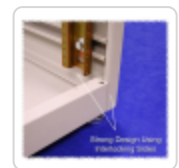

Specifications

- Cabinet frame constructed in 12-gauge steel.
- Drilled and 10-32 tapped flange 19" mounting rails are constructed in 10-gauge steel, include rack unit indicators, and are Zinc-plated to provide superior surface areas for equipment grounding.
- Includes four (4) leveling feet.
- Removable gland plate - over 10" (254 mm) long x 1.5" (38 mm) high opening - with knockouts on rear bottom of rack for easy cable access.
- Load rated for up to 1,000 lbs (454 kg).
- Finished in textured black or RAL 7035 light gray powder paint.
- TAA compliant for GSA Schedule purchases.
- RoHS Compliant.
- Manufactured in North America.

Gallery

Accessories

- Universal Rack Shelf
- Four Post Mounting Sliding Shelf
- Sliding Keyboard Shelf
- Four Post Fixed Depth Shelf
- Outlet Strips
- Adjustable Depth Cable Manager
- Horizontal Ring Cable Manager
- Cable Management Arm
- Rack Panels
- Lite Duty Caster Set
- Adjustable Depth Shelf
- Rack Mount Locking Storage Drawer
- Four Post Mounting Zero Space Fixed Shelf
- 10-32 Mounting Hardware
- Rack Unit Label
- Horizontal Lacing Strip
- Horizontal Hinged Cable Manager
- Horizontal Steel Finger Cable Manager
- Grounding & Bonding
- Light Duty Caster Set