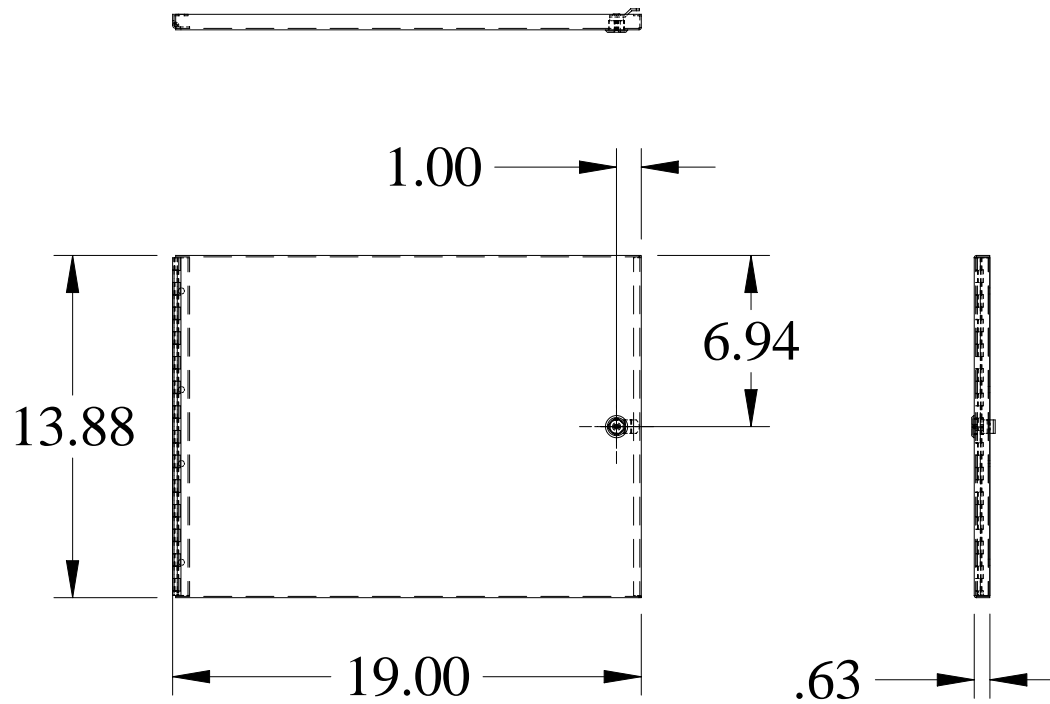

PART No. RSDP19014

for more information visit

www.hammondmfg.com

Data subject to change without notice

ISOMETRIC VIEW NOT TO SCALE

X-ON Electronics

Largest Supplier of Electrical and Electronic Components

Click to view similar products for [Racks & Rack Cabinet Accessories](#) category: