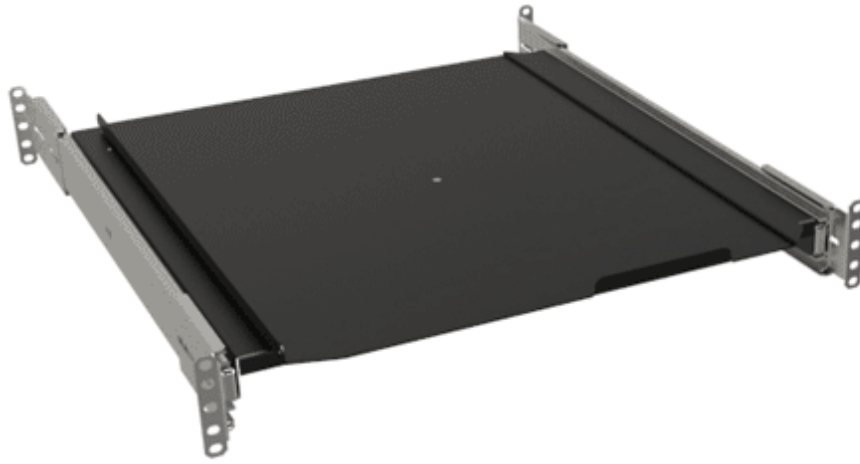

Quality Products. Service Excellence.

Rotating Equipment Slide-out Base *RSKS Series*

Up to 129 lbs (59 kg) Weight Capacity

Features

- Standard 19" rack mount
- Supplied as shown complete with two slides and mounting hardware
- Mounts to front & rear panel rails of racks
- Accommodates front rail to rear rail spacing from 19.8" to a maximum of 34.8" deep
- Unique design allows the use of a full-size keyboard or other equipment (not included) housed in the rack shelf.
- The top tray of the drawer swivels clockwise 90 degrees, once pulled outside the front of the rack.
- Optional front locking door adds security where required.
- The suggested load capacity of 129 lbs (59 kg).
 - Slides are tested to BIFMA Standards with load capacity @ 12 times/minute for 55000 cycles minimum.
- Finished in textured RAL9005 black powder paint.
- TAA-compliant for GSA Schedule purchases.
- RoHS and REACH compliant.
- Manufactured in North America.

Gallery

Accessories

- Mounting Hardware
- Extender Bracket for Sliding Shelves
- Chassis Sliding Rack Rail Kit
- Rack Equipment Installation Tool

Part No.	Height	Mounting Dimensions	
		Rack Units	Depth
RSKS19005BK1	5.25	3U	15.00
RSKS19DOORBK1		3U Hinged Locking Door for RSKS Keyboard Drawer	

NOTE: Will NOT work in our 17" deep racks (as slides are too deep).

Data subject to change without notice

© 2022. Hammond Manufacturing Ltd. All rights reserved.

X-ON Electronics

Largest Supplier of Electrical and Electronic Components