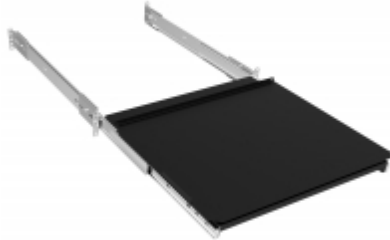

Quality Products. Service Excellence.

Rotating Equipment Slide-out Base *RSKS Series*

Up to 129 lbs (59 kg) Weight Capacity

Features

- Standard 19" rack mount
- Supplied as shown complete with two slides and mounting hardware
- Mounts to front & rear panel rails of racks
- Accommodates front rail to rear rail spacing from 19.8" to a maximum of 34.8" deep
- Unique design allows the use of a full-size keyboard or other equipment (not included) housed in the rack shelf.
- The top tray of the drawer swivels clockwise 90 degrees, once pulled outside the front of the rack.
- Optional front locking door adds security where required.
- The suggested load capacity of 129 lbs (59 kg).
 - Slides are tested to BIFMA Standards with load capacity @ 12 times/minute for 55000 cycles minimum.
- Finished in textured RAL9005 black powder paint.
- TAA-compliant for GSA Schedule purchases.
- RoHS and REACH compliant.
- Manufactured in North America.

Gallery

Accessories

- Mounting Hardware
- Extender Bracket for Sliding Shelves
- Chassis Sliding Rack Rail Kit
- Rack Equipment Installation Tool

Part No.	Height	Mounting Dimensions	
		Rack Units	Depth
RSKS19005BK1	5.25	3U	15.00
RSKS19DOORBK1		3U Hinged Locking Door for RSKS Keyboard Drawer	