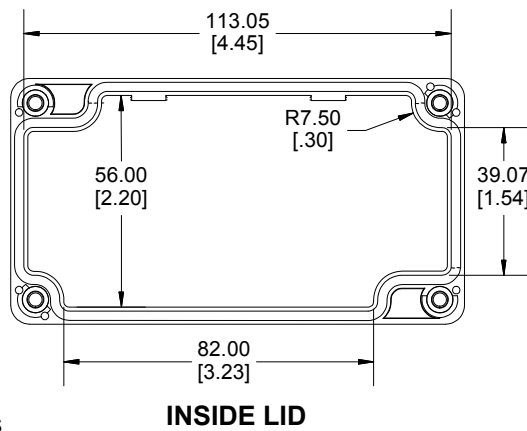

POLYCARBONATE
VERSION ONLY

UL US LISTED

FILE #E65324
NEMA 4, 4X

Enclosures can be Factory Modified (Milling, Drilling, Printing etc.)
Contact Factory mjm@hammondmg.com for quotes
Solid models of this enclosure available in STEP or IGES.
(Part number and text placement/orientation on our products are subject to change,
we do not recommend using them as a locating reference for modification purposes)

NOTE

Purchased assembly includes box, lid, 4 cover screws, and preformed silicone gasket.
General Purpose ABS version is not UL approved. (Matl UL94 - HB)
Polycarbonate version is UL 508 approved. (Matl UL94 - 5VA @ 3mm)

Recommended Cover screw torque -- 2.5 lbf-in (30 cN-m)

1554D	
1554D Regular Enclosure	
General Purpose ABS RAL-7035	1554DGY
Polycarbonate RAL-7035	1554D2GY
1554D Clear / Smoke Lid Enclosure	
Polycarbonate Box / Clear Polycarbonate Lid	1554D2GYCL
Polycarbonate Box / Smoke Polycarbonate Lid	1554D2GYSL
ACCESSORIES	
Steel Inner Panels	1554CPL
Steel Panel / P.C. Board Machine Screw [M3 x 8mm Plated]	1591MM100
Steel Panel / P.C. Board Self Tapping Screw [#6 X 1/4" (6.4mm) Plated]	1598ATS100
Cover Screws (Pkg 4) [M4 X 20mm Stainless Steel]	SC1554
Silicone Pre-formed Gasket Black	1554CGASKET

Dimensions:
mm
[inches]

**HAMMOND
MANUFACTURING®**

1554D

www.hammondmg.com

X-ON Electronics

Largest Supplier of Electrical and Electronic Components

Click to view similar products for [Enclosures, Boxes & Cases](#) category: