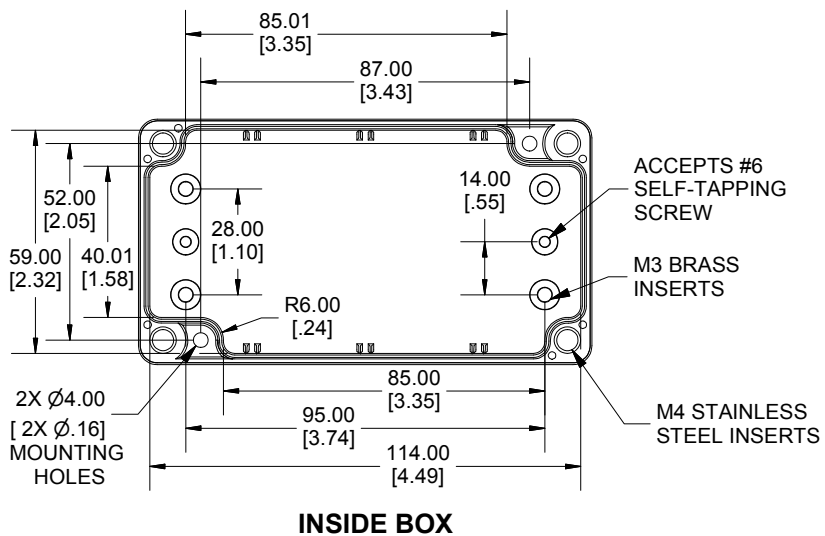

POLYCARBONATE
VERSION ONLY

UL US LISTED

FILE #E65324
NEMA 4, 4X

Enclosures can be Factory Modified (Milling, Drilling, Printing etc.)
Contact Factory mjm@hammondmg.com for quotes
Solid models of this enclosure available in STEP or IGES.
(Part number and text placement/orientation on our products are subject to change,
we do not recommend using them as a locating reference for modification purposes)

NOTE

Purchased assembly includes box, lid, 4 cover screws, and preformed silicone gasket.
General Purpose ABS version is not UL approved. (Matl UL94 - HB)
Polycarbonate version is UL 508 approved. (Matl UL94 - 5VA @ 3mm)

Recommended Cover screw torque -- 2.5 lbf-in (30 cN-m)

1554D	
1554D Regular Enclosure	
General Purpose ABS RAL-7035	1554DGY
Polycarbonate RAL-7035	1554D2GY
1554D Clear / Smoke Lid Enclosure	
Polycarbonate Box / Clear Polycarbonate Lid	1554D2GYCL
Polycarbonate Box / Smoke Polycarbonate Lid	1554D2GYSL
ACCESSORIES	
Steel Inner Panels	1554CPL
Steel Panel / P.C. Board Machine Screw [M3 x 8mm Plated]	1591MM100
Steel Panel / P.C. Board Self Tapping Screw [#6 X 1/4" (6.4mm) Plated]	1598ATS100
Cover Screws (Pkg 4) [M4 X 20mm Stainless Steel]	SC1554
Silicone Pre-formed Gasket Black	1554CGASKET

Dimensions:
mm
[inches]

**HAMMOND
MANUFACTURING®**

1554D

www.hammondmg.com

X-ON Electronics

Largest Supplier of Electrical and Electronic Components

Click to view similar products for [Enclosures, Boxes & Cases](#) category: