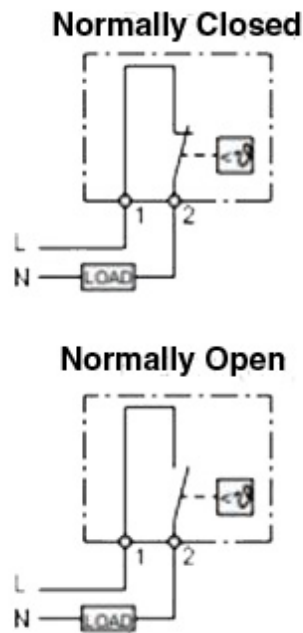

NC - Normally Closed (Red)

- Used in conjunction with heaters.
- Contact opens when rising temperatures reach the set point temperature, shutting heater off.

NO - Normally open (Blue)

- Used in conjunction with fans.
- Contact closes when rising temperatures reach the set point temperature, turning fan on.

Part No.	Scale	Contact Type	Dimensions		Switching Capacity
			Height x Width x Depth		
SKT011409NC	F°	Normally Closed	2.8 x 1.5 x 1.4		15A @ 120VAC, 10A @ 240VAC, 30W @ DC
SKT011409NC-C	C°	Normally Closed	2.8 x 1.5 x 1.4		15A @ 120VAC, 10A @ 240VAC, 30W @ DC
SKT011419NO	F°	Normally Open	2.8 x 1.5 x 1.4		15A @ 120VAC, 10A @ 240VAC, 30W @ DC