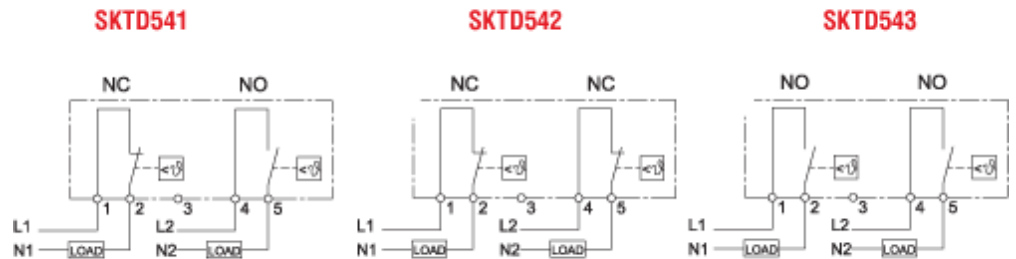

Quality Products. Service Excellence.

Twin Thermostats SKTD Series

Features

- Designed to provide air temperature control and monitoring in cabinets
- Twin thermostats integrates two independently switchable thermostats, unlike thermostat with changeover contacts, connected devices can be switched in different temperature ranges.
- Available with N.C/N.O., N.C/N.C., N.O/N.O.

	Part Number		
Scale: (Fahrenheit)	SKTD541	SKTD542	SKTD543
Scale: (Celsius)	SKTD541C	SKTD542C	SKTD543C
Type of contact:	N.C. / N.O. with spring contact	N.C. / N.C. with spring contact	N.O. / N.O. with spring contact
Suitable for the operation of	Fan and Heater	Heaters and Alarms	Fans and Alarms
Switching tolerance:	+ - 4K		
Switching Capacity:	N.C. 240 VAC /10A N.O. 120 VAC / 15 A DC max 30watts		
Adjustment Range:	32-140° F / 0-60° C		
Connection:	Screw terminal for AWG 14 / (2.5mm ²)		
Mounting:	Clip mounting on 35 mm DIN rails		
Dimension	Height 3.17" (80.5mm) Width 2.32" (59mm) Depth 1.5" (38mm)		
Housing:	Flame retardant plastic UL94VO		
Color:	Light Gray RAL7035		
Protection:	IP20		
Approval:	UL Recognized Component, cUL Recognized Component, CE		