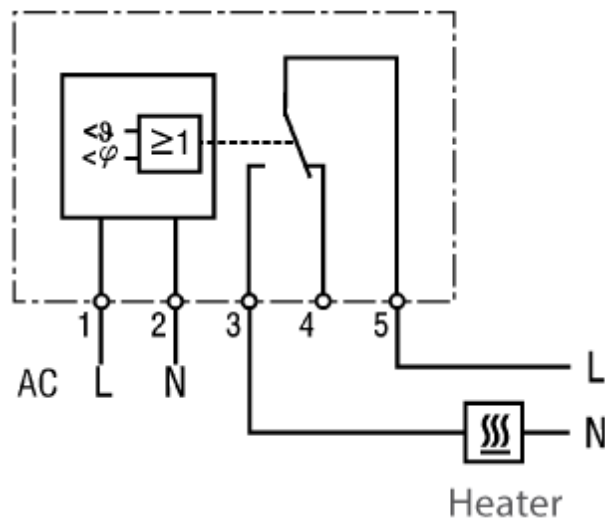

Quality Products. Service Excellence.

Humidity and Temperature Control *SKTH Series*

Features

- Designed to provide both air temperature and humidity control as well as monitoring in electrical and electronic enclosures.
- Independently senses the relative humidity and temperature. Resistive and inductive loads (heaters or filter fans) can be switched.
- Highly effective in ATMs, parking control gates, ticket dispensers and traffic control systems where equipment is exposed to wide ranging outdoor elements.

Part No.	Dimensions		Temperature Display	Operating Voltage
	Height x Width x Depth			
SKTH012009	3.0 x 2.4 x 1.77		+32 to + 140 F	100 - 240 VAC 50/60 Hz (min 90 V , max 265 V)
SKTH012009-C	3.0 x 2.4 x 1.77		0 to +60 C	100 - 240 VAC 50/60 Hz (min 90 V , max 265 V)

Switching Difference (temperature)	2K (+/- 1K at 25C (+77F) 50% RH)
Switching Difference (humidity)	4% RH (+/- 1K at 25C (+77F) 50% RH)
Setting range (humidity)	50 to 90% RH
Reaction time	aprox 5 sec
Contact type	Change over (relay)
Service life	NO/NC 30,000 cycles
Max Switching Relay output	10A Resistive / 1.6A inductive @ 240 VAC 0.6 @ 60 VDC
Max inrush current	AC 30 A for 10 sec
Case	Plastic UL 94V-O light Gray
Mounting	35 mm Din rail
Weight	3.5 oz . 100g
Protection	IP20
Approvals	UL file E164102 / UR componet / CE