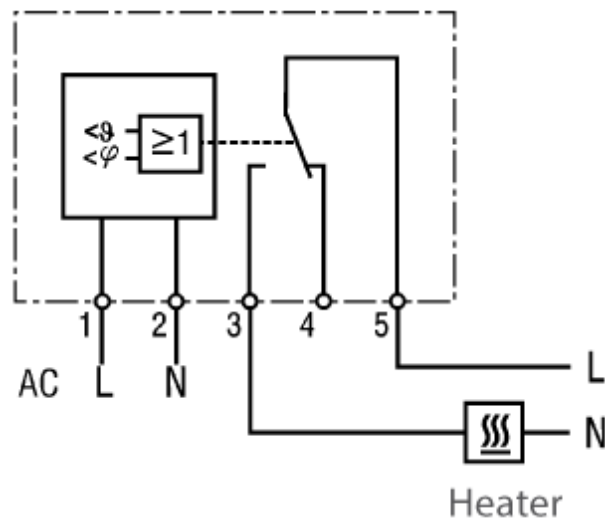

Quality Products. Service Excellence.

Humidity and Temperature Control *SKTH Series*

Features

- Designed to provide both air temperature and humidity control as well as monitoring in electrical and electronic enclosures.
- Independently senses the relative humidity and temperature. Resistive and inductive loads (heaters or filter fans) can be switched.
- Highly effective in ATMs, parking control gates, ticket dispensers and traffic control systems where equipment is exposed to wide ranging outdoor elements.

Part No.	Dimensions		
	Height x Width x Depth	Temperature Display	Operating Voltage
SKTH012009	3.0 x 2.4 x 1.77	+32 to + 140 F	100 - 240 VAC 50/60 Hz (min 90 V , max 265 V)
SKTH012009-C	3.0 x 2.4 x 1.77	0 to +60 C	100 - 240 VAC 50/60 Hz (min 90 V , max 265 V)

Switching Difference (temperature)	2K (+/- 1K at 25C (+77F) 50% RH)
Switching Difference (humidity)	4% RH (+/- 1K at 25C (+77F) 50% RH)
Setting range (humidity)	50 to 90% RH
Reaction time	aprox 5 sec
Contact type	Change over (relay)
Service life	NO/NC 30,000 cycles
Max Switching Relay output	10A Resistive / 1.6A inductive @ 240 VAC 0.6 @ 60 VDC
Max inrush current	AC 30 A for 10 sec
Case	Plastic UL 94V-O light Gray
Mounting	35 mm Din rail
Weight	3.5 oz . 100g
Protection	IP20
Approvals	UL file E164102 / UR componet / CE