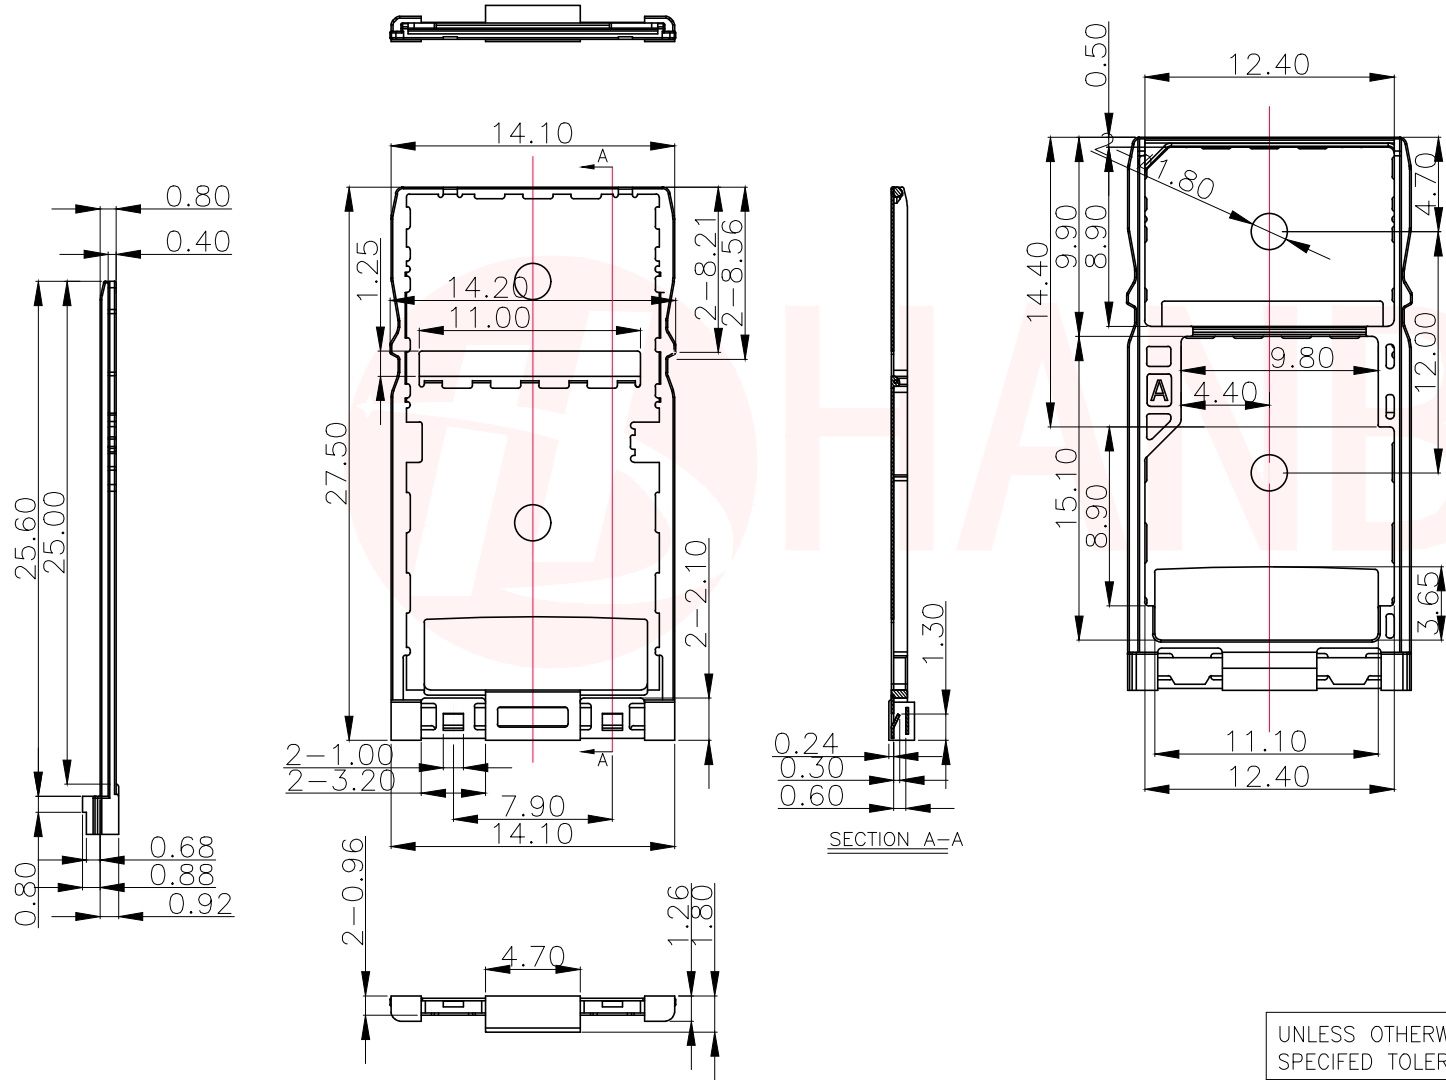

| REV. | ECN NO OR DESCRIPTION | REVISED | DATE |
|------|-----------------------|---------|------|
| | | | |
| | | | |

- NOTES:
- MATERIAL:
 - 1.1 Tray:PA66 Color:Black.
 - 1.2 Inlay:Stainless Steel,T=0.12mm.
 - SPECIALITY:
 - 2.1 Durability:1000 Cycles.

| | | | | | |
|---------------------------------------|----------|---|----------------------------|---------------------|-------------|
| UNLESS OTHERWISE SPECIFIED TOLERANCES | | 东莞市汉博电子科技有限公司 DONGGUAN HANBO TECHNOLOGY CO., LTD | | | |
| DECIMALS: | ANGLES: | TITLE | 1.35H 3 CHOOSE 2 CARD 塑胶卡托 | | |
| X :±0.30 | X :±2° | DWN | xiong | PART NO. MCS-110-KT | |
| X.X :±0.20 | X.X :±1° | CHKD | lee | SCALE:1:1 | UNIT: mm |
| X.XX :±0.10 | | APVD | wang | SIZE: A4 | SHEET:10F 1 |
| | | REV: A4 | | | |
| CUSTOMER COPY | | | | | |