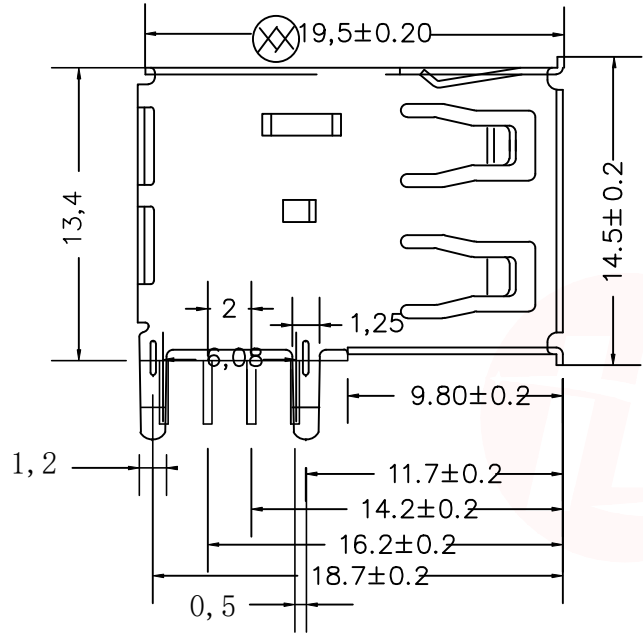

REV.	ECN NO OR DESCRIPTION	REVISED	DATE

NOTES:

- MATERIAL SPECIFICATION
 - INSULATION MATERIAL THERMOPLASTIC.
 - SHELL: COPPER ALLOY/SPCC, T: 0.30mm
PLATING: NICKEL
 - TERMINAL: COPPER ALLOY, T: 0.25mm
PLATING: GOLD/TIN PLATED.
- ELECTRICAL CHARACTERISTIC:
 - INSULATION RESISTANCE: 1000MΩ MIN.
 - CONTACT RESISTANCE: 30mΩ MAX.
 - WITHSTANDING VOLTAGE: 500V AC.
- MECHANICAL CHARACTERISTICS:
 - INSERTION FORCE: 3.57Kgf MAX.
 - EXTRACTION FORCE: 1.02Kgf MIN.

ORDERING INFORMATION

UNLESS OTHERWISE SPECIFIED TOLERANCES		东莞市汉博电子科技有限公司 DONGGUAN HANBO TECHNOLOGY CO., LTD			
DECIMALS:	ANGLES:	TITLE	USB 侧插长体19.6卷边		
X : ±0.30	X : ±2°	DWN	xiong	PART NO. USB-U263-BJS	
X.X : ±0.20	X.X : ±1°	CHKD	lee	SCALE: 1:1	UNIT: mm
X.XX : ±0.10		APVD	wang	SIZE: A4	SHEET: 10F 1
		REV: A4			
CUSTOMER COPY					