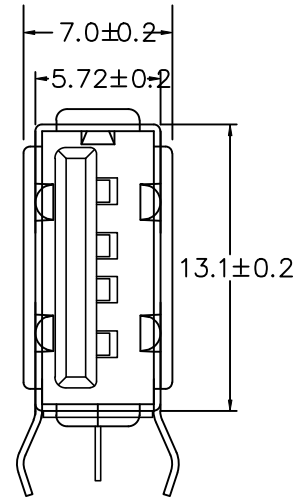

REV.	ECN NO OR DESCRIPTION	REVISED	DATE

NOTES:

- MATERIAL SPECIFICATION
 - INSULATION MATERIAL THERMOPLASTIC.
 - SHELL: COPPER ALLOY/SPCC, T: 0.30mm
PLATING: NICKEL
 - TERMINAL: COPPER ALLOY, T: 0.25mm
PLATING: GOLD/TIN PLATED.
- ELECTRICAL CHARACTERISTIC:
 - INSULATION RESISTANCE: 1000MΩ MIN.
 - CONTACT RESISTANCE: 30mΩ MAX.
 - WITHSTANDING VOLTAGE: 500V AC.
- MECHANICAL CHARACTERISTICS:
 - INSERTION FORCE: 3.57Kgf MAX.
 - EXTRACTION FORCE: 1.02Kgf MIN.

ORDERING INFORMATION

UNLESS OTHERWISE SPECIFIED TOLERANCES		东莞市汉博电子科技有限公司 DONGGUAN HANBO TECHNOLOGY CO., LTD			
DECIMALS:	ANGLES:	TITLE	USB 侧插长体19.6卷边		
X : ±0.30	X : ±2°	DWN	xiong	PART NO. USB-U263-BJS	
X.X : ±0.20	X.X : ±1°	CHKD	lee	SCALE: 1:1	UNIT: mm
X.XX : ±0.10		APVD	wang	SIZE: A4	SHEET: 10F 1
		REV: A4			
CUSTOMER COPY					