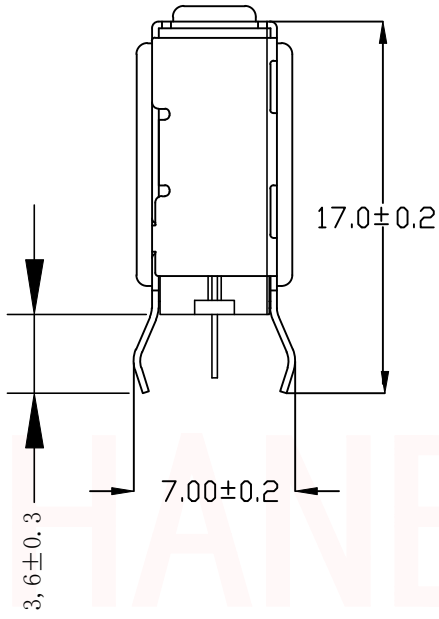

REV.	ECN NO OR DESCRIPTION	REVISED	DATE

NOTES:

- MATERIAL SPECIFICATION
 - INSULATION MATERIAL THERMOPLASTIC.
 - SHELL: COPPER ALLOY/SPCC, T: 0.30mm
PLATING: NICKEL
 - TERMINAL: COPPER ALLOY, T: 0.25mm
PLATING: GOLD/TIN PLATED.
- ELECTRICAL CHARACTERISTIC:
 - INSULATION RESISTANCE: 1000MΩ MIN.
 - CONTACT RESISTANCE: 30mΩ MAX.
 - WITHSTANDING VOLTAGE: 500V AC.
- MECHANICAL CHARACTERISTICS:
 - INSERTION FORCE: 3.57Kgf MAX.
 - EXTRACTION FORCE: 1.02Kgf MIN.

ORDERING INFORMATION

UNLESS OTHERWISE SPECIFIED TOLERANCES		东莞市汉博电子科技有限公司 DONGGUAN HANBO TECHNOLOGY CO., LTD			
DECIMALS:	ANGLES:	TITLE	USB 侧插长体19.6卷边		
X : ±0.30	X : ±2°	DWN	xiong	PART NO. USB-U263-BJS	
X.X : ±0.20	X.X : ±1°	CHKD	lee	SCALE: 1:1	UNIT: mm
X.XX : ±0.10		APVD	wang	SIZE: A4	SHEET: 10F 1
		REV: A4			
CUSTOMER COPY					