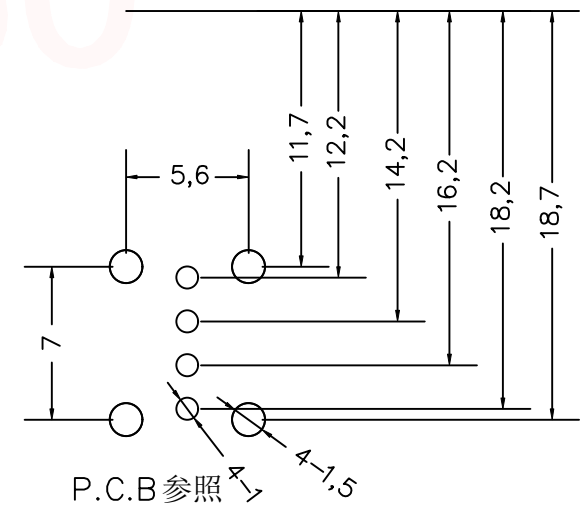

REV.	ECN NO OR DESCRIPTION	REVISED	DATE

NOTES:

- MATERIAL SPECIFICATION
 - INSULATION MATERIAL THERMOPLASTIC.
 - SHELL: COPPER ALLOY/SPCC, T: 0.30mm
PLATING: NICKEL
 - TERMINAL: COPPER ALLOY, T: 0.25mm
PLATING: GOLD/TIN PLATED.
- ELECTRICAL CHARACTERISTIC:
 - INSULATION RESISTANCE: 1000MΩ MIN.
 - CONTACT RESISTANCE: 30mΩ MAX.
 - WITHSTANDING VOLTAGE: 500V AC.
- MECHANICAL CHARACTERISTICS:
 - INSERTION FORCE: 3.57Kgf MAX.
 - EXTRACTION FORCE: 1.02Kgf MIN.

ORDERING INFORMATION

UNLESS OTHERWISE SPECIFIED TOLERANCES		东莞市汉博电子科技有限公司 DONGGUAN HANBO TECHNOLOGY CO., LTD			
DECIMALS:	ANGLES:	TITLE	USB 侧插长体19.6卷边		
X : ±0.30	X : ±2°	DWN	xiong	PART NO. USB-U263-BJS	
X.X : ±0.20	X.X : ±1°	CHKD	lee	SCALE: 1:1	UNIT: mm
X.XX : ±0.10		APVD	wang	SIZE: A4	SHEET: 10F 1
		REV: A4			
CUSTOMER COPY					