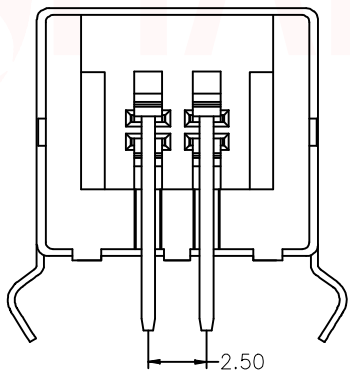

REV.	ECN NO OR DESCRIPTION	REVISED	DATE

A
B
C
D

规格说明: Specificatance

电气特性: Electrical:

1. 接触阻抗: Contact Resistance
30 milliohms MAX
2. 耐电压: Dielectnc Withstanding Voitsge:
500V AC AT Sea level
3. 绝缘阻抗: Lnsulation Resistance;
1000MEGA ohms MIN

原材料: Matorial:

1. 塑胶: Housing;
Hing Temperature tnermaplastics,
U1 94V-0 PBT White/Black
2. 端子; Contact;copper Alloy 铜合金
3. 外壳; Shell;copper Alloy C2680/SPcc
4. 后盖; Back cover;SPCC

电镀; FINISH;

1. 端子; Contact;Piated Gold in Mating Area;
Tin On Solder tails
2. 外壳; Sholl;
N1CKel Plating

UNLESS OTHERWISE SPECIFIED TOLERANCES		东莞市汉博电子科技有限公司 DONGGUAN HANBO TECHNOLOGY CO., LTD			
DECIMALS:	ANGLES:	TITLE	USB BF 90度弯角		
X :±0.30	X :±2°	DWN	xiong	PART NO. USB-U270-BWS	
X.X :±0.20	X.X :±1°	CHKD	lee	SCALE:1:1	UNIT: mm
X.XX :±0.10		APVD	wang	SIZE: A4	SHEET:10F 1
		REV: A4			
CUSTOMER COPY					