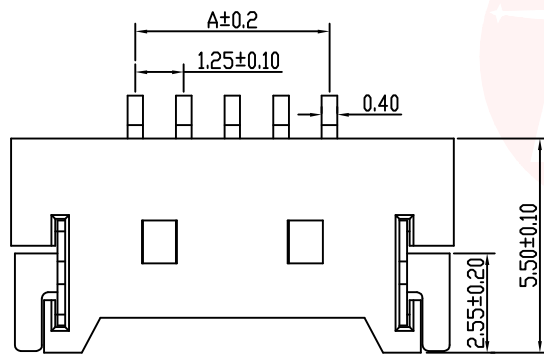

REV.	ECN NO OR DESCRIPTION	REVISED	DATE

SPECIFICATIONS

- 1、Current Rating: 1A AC, DC
- 2、Voltage Rating: 125V AC, DC
- 3、Temperature Range: -25°C~+85°C
- 4、Contact Resistance: 20mΩ Max
- 5、Insulation Resistance: 100MΩ Min
- 6、Withstanding Voltage: 500V AC/minute
- 7、Material: Wafer Nylon6T, UL94V-0
PIN Phosphoric bronze Tin-plated
Solder tabs Phosphoric bronze Tin-plated

TABLE:

CSG PART NO.	Dimension mm		
	A	B	C
WAFER-MX125CB-WT-2A	1.25	7.65	3.05
WAFER-MX125CB-WT-3A	2.50	8.90	4.30
WAFER-MX125CB-WT-4A	3.75	10.15	5.55
WAFER-MX125CB-WT-5A	5.00	11.40	6.80
WAFER-MX125CB-WT-6A	6.25	12.65	8.05
WAFER-MX125CB-WT-7A	7.50	13.90	9.30
WAFER-MX125CB-WT-8A	8.75	15.15	10.55
WAFER-MX125CB-WT-9A	10.00	16.40	11.80
WAFER-MX125CB-WT-10A	11.25	17.65	13.05
WAFER-MX125CB-WT-11A	12.50	18.90	14.30
WAFER-MX125CB-WT-12A	13.75	20.15	15.55
WAFER-MX125CB-WT-13A	15.00	21.40	16.80
WAFER-MX125CB-WT-14A	16.25	22.65	18.05
WAFER-MX125CB-WT-15A	17.50	23.90	19.30
WAFER-MX125CB-WT-16A	18.75	25.15	20.55

UNLESS OTHERWISE SPECIFIED TOLERANCES

DECIMALS:	ANGLES:
X :±0.20	X :±2°
X.X :±0.10	X.X :±1°
X.XX :±0.05	

东莞市汉博电子科技有限公司
DONGGUAN HANBO TECHNOLOGY CO., LTD

TITLE	WAFER MX 1.25 超薄镀金 SMT TYPE		
DWN	xiong	PART NO.	WAFER-MX125CB-WT-NA
CHKD	lee	SCALE: 1:1	UNIT: mm
APVD	wang	SIZE: A4	SHEET: 10F 1
REV: A4			