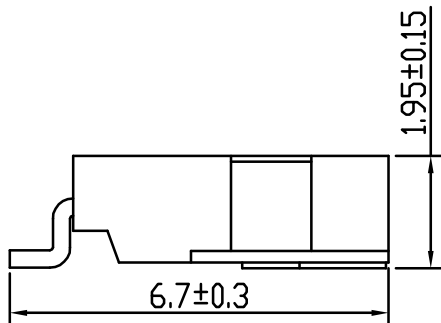

REV.	ECN NO OR DESCRIPTION	REVISED	DATE

SPECIFICATIONS

- 1、Current Rating: 1A AC, DC
- 2、Voltage Rating: 125V AC, DC
- 3、Temperature Range: -25°C~+85°C
- 4、Contact Resistance: 20mΩ Max
- 5、Insulation Resistance: 100MΩ Min
- 6、Withstanding Voltage: 500V AC/minute
- 7、Material: Wafer Nylon6T, UL94V-0
PIN Phosphoric bronze Tin-plated
Solder tabs Phosphoric bronze Tin-plated

TABLE:

CSG PART NO.	Dimension mm		
	A	B	C
WAFER-MX125CB-WT-2A	1.25	7.65	3.05
WAFER-MX125CB-WT-3A	2.50	8.90	4.30
WAFER-MX125CB-WT-4A	3.75	10.15	5.55
WAFER-MX125CB-WT-5A	5.00	11.40	6.80
WAFER-MX125CB-WT-6A	6.25	12.65	8.05
WAFER-MX125CB-WT-7A	7.50	13.90	9.30
WAFER-MX125CB-WT-8A	8.75	15.15	10.55
WAFER-MX125CB-WT-9A	10.00	16.40	11.80
WAFER-MX125CB-WT-10A	11.25	17.65	13.05
WAFER-MX125CB-WT-11A	12.50	18.90	14.30
WAFER-MX125CB-WT-12A	13.75	20.15	15.55
WAFER-MX125CB-WT-13A	15.00	21.40	16.80
WAFER-MX125CB-WT-14A	16.25	22.65	18.05
WAFER-MX125CB-WT-15A	17.50	23.90	19.30
WAFER-MX125CB-WT-16A	18.75	25.15	20.55

UNLESS OTHERWISE SPECIFIED TOLERANCES

DECIMALS:	ANGLES:
X :±0.20	X :±2°
X.X :±0.10	X.X :±1°
X.XX :±0.05	

东莞市汉博电子科技有限公司
DONGGUAN HANBO TECHNOLOGY CO., LTD

TITLE	WAFER MX 1.25 超薄镀金 SMT TYPE		
DWN	xiong	PART NO.	WAFER-MX125CB-WT-NA
CHKD	lee	SCALE: 1:1	UNIT: mm
APVD	wang	SIZE: A4	SHEET: 10F 1
REV: A4			