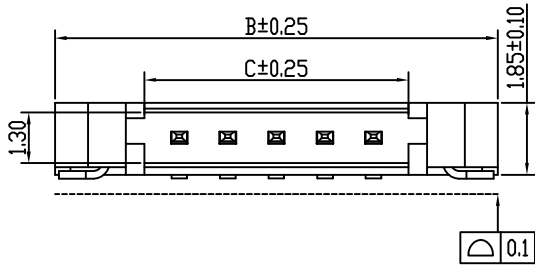

REV.	ECN NO OR DESCRIPTION	REVISED	DATE

SPECIFICATIONS

- 1、Current Rating: 1A AC, DC
- 2、Voltage Rating: 125V AC, DC
- 3、Temperature Range: -25°C~+85°C
- 4、Contact Resistance: 20mΩ Max
- 5、Insulation Resistance: 100MΩ Min
- 6、Withstanding Voltage: 500V AC/minute
- 7、Material: Wafer Nylon6T, UL94V-0
PIN Phosphoric bronze Tin-plated
Solder tabs Phosphoric bronze Tin-plated

TABLE:

CSG PART NO.	Dimension mm		
	A	B	C
WAFER-MX125CB-WT-2A	1.25	7.65	3.05
WAFER-MX125CB-WT-3A	2.50	8.90	4.30
WAFER-MX125CB-WT-4A	3.75	10.15	5.55
WAFER-MX125CB-WT-5A	5.00	11.40	6.80
WAFER-MX125CB-WT-6A	6.25	12.65	8.05
WAFER-MX125CB-WT-7A	7.50	13.90	9.30
WAFER-MX125CB-WT-8A	8.75	15.15	10.55
WAFER-MX125CB-WT-9A	10.00	16.40	11.80
WAFER-MX125CB-WT-10A	11.25	17.65	13.05
WAFER-MX125CB-WT-11A	12.50	18.90	14.30
WAFER-MX125CB-WT-12A	13.75	20.15	15.55
WAFER-MX125CB-WT-13A	15.00	21.40	16.80
WAFER-MX125CB-WT-14A	16.25	22.65	18.05
WAFER-MX125CB-WT-15A	17.50	23.90	19.30
WAFER-MX125CB-WT-16A	18.75	25.15	20.55

UNLESS OTHERWISE SPECIFIED TOLERANCES

DECIMALS:	ANGLES:
X :±0.20	X :±2°
X.X :±0.10	X.X :±1°
X.XX :±0.05	

东莞市汉博电子科技有限公司
DONGGUAN HANBO TECHNOLOGY CO., LTD

TITLE	WAFER MX 1.25 超薄镀金 SMT TYPE		
DWN	xiong	PART NO.	WAFER-MX125CB-WT-NA
CHKD	lee	SCALE: 1:1	UNIT: mm
APVD	wang	SIZE: A4	SHEET: 10F 1
REV: A4			