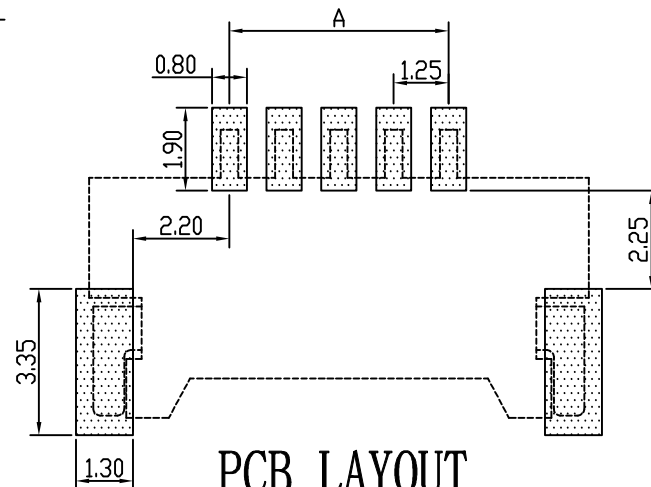

REV.	ECN NO OR DESCRIPTION	REVISED	DATE

SPECIFICATIONS

- 1、Current Rating: 1A AC, DC
- 2、Voltage Rating: 125V AC, DC
- 3、Temperature Range: -25°C~+85°C
- 4、Contact Resistance: 20mΩ Max
- 5、Insulation Resistance: 100MΩ Min
- 6、Withstanding Voltage: 500V AC/minute
- 7、Material: Wafer Nylon6T, UL94V-0
PIN Phosphoric bronze Tin-plated
Solder tabs Phosphoric bronze Tin-plated

TABLE:

CSG PART NO.	Dimension mm		
	A	B	C
WAFER-MX125CB-WT-2A	1.25	7.65	3.05
WAFER-MX125CB-WT-3A	2.50	8.90	4.30
WAFER-MX125CB-WT-4A	3.75	10.15	5.55
WAFER-MX125CB-WT-5A	5.00	11.40	6.80
WAFER-MX125CB-WT-6A	6.25	12.65	8.05
WAFER-MX125CB-WT-7A	7.50	13.90	9.30
WAFER-MX125CB-WT-8A	8.75	15.15	10.55
WAFER-MX125CB-WT-9A	10.00	16.40	11.80
WAFER-MX125CB-WT-10A	11.25	17.65	13.05
WAFER-MX125CB-WT-11A	12.50	18.90	14.30
WAFER-MX125CB-WT-12A	13.75	20.15	15.55
WAFER-MX125CB-WT-13A	15.00	21.40	16.80
WAFER-MX125CB-WT-14A	16.25	22.65	18.05
WAFER-MX125CB-WT-15A	17.50	23.90	19.30
WAFER-MX125CB-WT-16A	18.75	25.15	20.55

UNLESS OTHERWISE SPECIFIED TOLERANCES

DECIMALS:	ANGLES:
X :±0.20	X :±2°
X.X :±0.10	X.X :±1°
X.XX :±0.05	

东莞市汉博电子科技有限公司
DONGGUAN HANBO TECHNOLOGY CO., LTD

TITLE	WAFER MX 1.25 超薄镀金 SMT TYPE		
DWN	xiong	PART NO.	WAFER-MX125CB-WT-NA
CHKD	lee	SCALE: 1:1	UNIT: mm
APVD	wang	SIZE: A4	SHEET: 10F 1
REV: A4			