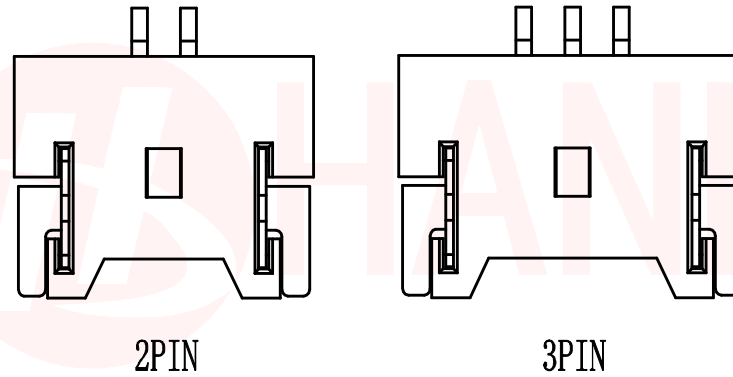

REV.	ECN NO OR DESCRIPTION	REVISED	DATE

SPECIFICATIONS

- 1、Current Rating: 1A AC, DC
- 2、Voltage Rating: 125V AC, DC
- 3、Temperature Range: -25°C~+85°C
- 4、Contact Resistance: 20mΩ Max
- 5、Insulation Resistance: 100MΩ Min
- 6、Withstanding Voltage: 500V AC/minute
- 7、Material: Wafer Nylon6T, UL94V-0
PIN Phosphoric bronze Tin-plated
Solder tabs Phosphoric bronze Tin-plated

TABLE:

CSG PART NO.	Dimension mm		
	A	B	C
WAFER-MX125CB-WT-2A	1.25	7.65	3.05
WAFER-MX125CB-WT-3A	2.50	8.90	4.30
WAFER-MX125CB-WT-4A	3.75	10.15	5.55
WAFER-MX125CB-WT-5A	5.00	11.40	6.80
WAFER-MX125CB-WT-6A	6.25	12.65	8.05
WAFER-MX125CB-WT-7A	7.50	13.90	9.30
WAFER-MX125CB-WT-8A	8.75	15.15	10.55
WAFER-MX125CB-WT-9A	10.00	16.40	11.80
WAFER-MX125CB-WT-10A	11.25	17.65	13.05
WAFER-MX125CB-WT-11A	12.50	18.90	14.30
WAFER-MX125CB-WT-12A	13.75	20.15	15.55
WAFER-MX125CB-WT-13A	15.00	21.40	16.80
WAFER-MX125CB-WT-14A	16.25	22.65	18.05
WAFER-MX125CB-WT-15A	17.50	23.90	19.30
WAFER-MX125CB-WT-16A	18.75	25.15	20.55

UNLESS OTHERWISE SPECIFIED TOLERANCES

DECIMALS:	ANGLES:
X :±0.20	X :±2°
X.X :±0.10	X.X :±1°
X.XX :±0.05	

东莞市汉博电子科技有限公司
DONGGUAN HANBO TECHNOLOGY CO., LTD

TITLE	WAFER MX 1.25 超薄镀金 SMT TYPE		
DWN	xiong	PART NO.	WAFER-MX125CB-WT-NA
CHKD	lee	SCALE: 1:1	UNIT: mm
APVD	wang	SIZE: A4	SHEET: 10F 1
REV: A4			