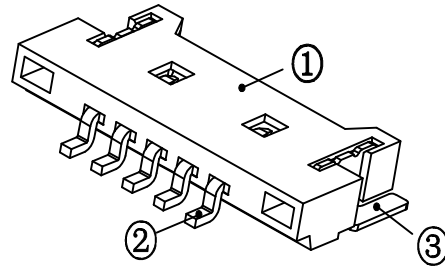

REV.	ECN NO OR DESCRIPTION	REVISED	DATE

SPECIFICATIONS

- 1、Current Rating: 1A AC, DC
- 2、Voltage Rating: 125V AC, DC
- 3、Temperature Range: -25°C~+85°C
- 4、Contact Resistance: 20mΩ Max
- 5、Insulation Resistance: 100MΩ Min
- 6、Withstanding Voltage: 500V AC/minute
- 7、Material: Wafer Nylon6T, UL94V-0
PIN Phosphoric bronze Tin-plated
Solder tabs Phosphoric bronze Tin-plated

TABLE:

CSG PART NO.	Dimension mm		
	A	B	C
WAFER-MX125CB-WT-2A	1.25	7.65	3.05
WAFER-MX125CB-WT-3A	2.50	8.90	4.30
WAFER-MX125CB-WT-4A	3.75	10.15	5.55
WAFER-MX125CB-WT-5A	5.00	11.40	6.80
WAFER-MX125CB-WT-6A	6.25	12.65	8.05
WAFER-MX125CB-WT-7A	7.50	13.90	9.30
WAFER-MX125CB-WT-8A	8.75	15.15	10.55
WAFER-MX125CB-WT-9A	10.00	16.40	11.80
WAFER-MX125CB-WT-10A	11.25	17.65	13.05
WAFER-MX125CB-WT-11A	12.50	18.90	14.30
WAFER-MX125CB-WT-12A	13.75	20.15	15.55
WAFER-MX125CB-WT-13A	15.00	21.40	16.80
WAFER-MX125CB-WT-14A	16.25	22.65	18.05
WAFER-MX125CB-WT-15A	17.50	23.90	19.30
WAFER-MX125CB-WT-16A	18.75	25.15	20.55

UNLESS OTHERWISE SPECIFIED TOLERANCES

DECIMALS:	ANGLES:
X :±0.20	X :±2°
X.X :±0.10	X.X :±1°
X.XX :±0.05	

东莞市汉博电子科技有限公司
DONGGUAN HANBO TECHNOLOGY CO., LTD

TITLE	WAFER MX 1.25 超薄镀金 SMT TYPE		
DWN	xiong	PART NO.	WAFER-MX125CB-WT-NA
CHKD	lee	SCALE: 1:1	UNIT: mm
APVD	wang	SIZE: A4	SHEET: 10F 1
REV: A4			