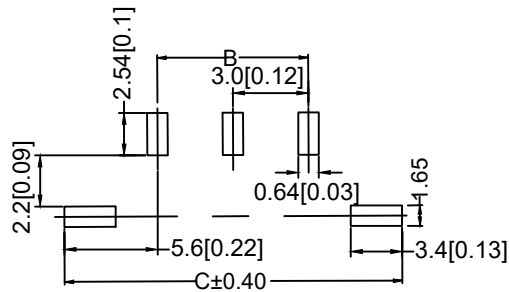

AUTODESK

Specifications :

- Voltage rating: 250V AC / DC
- Current rating: 5A AC / DC
- Withstanding voltage: 1000V AC/minute
- Temperature range: -25 C 85 C
- Insulation resistance: 1000M
- Contact resistance: 10m
- After environmental testing : 20m
- Mark " " Indicate Dimensions Need To Controlled In Emphasis

3025 W V S- XX D-LP

- ① Series No.
- ② Category :
- ③ W-wafer
- ④ Welding Board Angle: V-180
- ⑤ Welding Way: S-SMT
- ⑥ Row No.-Pin No. XX-Single row
- ⑦ Special NO. D-Solder Tabs
- ⑧ Material : LP-LCP 94V-0

Poles	Dimension s mm		
	A	B	C
02	9.70	3.00	12.50
03	12.70	6.00	15.50
04	15.70	9.00	18.50
05	18.70	12.00	21.50
06	21.70	15.00	24.50
07	24.70	18.00	27.50
08	27.70	21.00	30.50
09	30.70	24.00	33.50
10	33.70	27.00	36.50
11	36.70	30.00	39.50
12	39.70	33.00	42.50

ECN BO.		DESCRIPTION.		DATE.	REV.	SCALE: 3:1
DESIGNED	CHECKED	APPROVAL	DRAWING NUMBER			
Mikey	Tom	Jerry	PART NAME	3025WVS-08D	UNLESS OTHERWISE SPECIFIED, TOLERANCE:	X ±0.25
			MODEL NAME	3025WVS-08D		X.x ±0.20
			3RD ANGLE PROJ	HANYONES TECH CO.,LTD		X.xx ±0.15
						ANGULAR ±3'
						FILE. NO.