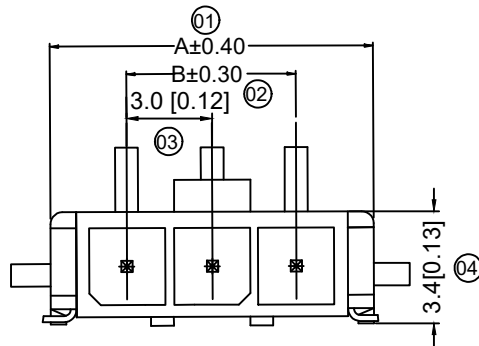

AUTODESK

Specifications :

- Voltage rating: 250V AC / DC
- Current rating: 5A AC / DC
- Withstanding voltage: 1000V AC/minute
- Temperature range: -25 C 85 C
- Insulation resistance: 1000M
- Contact resistance: 10m
- After environmental testing : 20m
- Mark " " Indicate Dimensions Need To Controlled In Emphasis

3025 W V S- XX D-LP

- ① Series No.
- ② Category :
- ③ W-wafer
- ④ Welding Board Angle: V-180
- ⑤ Welding Way: S-SMT
- ⑥ Row No.-Pin No. XX-Single row
- ⑦ Special NO. D-Solder Tabs
- ⑧ Material : LP-LCP 94V-0

Poles	Dimension s mm		
	A	B	C
02	9.70	3.00	12.50
03	12.70	6.00	15.50
04	15.70	9.00	18.50
05	18.70	12.00	21.50
06	21.70	15.00	24.50
07	24.70	18.00	27.50
08	27.70	21.00	30.50
09	30.70	24.00	33.50
10	33.70	27.00	36.50
11	36.70	30.00	39.50
12	39.70	33.00	42.50

ECN BO.		DESCRIPTION.		DATE.	REV.	SCALE: 3:1
DESIGNED	CHECKED	APPROVAL	DRAWING NUMBER			
Mikey	Tom	Jerry	PART NAME	3025WVS-08D	UNLESS OTHERWISE SPECIFIED, TOLERANCE:	X ±0.25
			MODEL NAME	3025WVS-08D		X.x ±0.20
			3RD ANGLE PROJ	HANYONES TECH CO.,LTD		X.xx ±0.15
						ANGULAR ±3'
						FILE. NO.