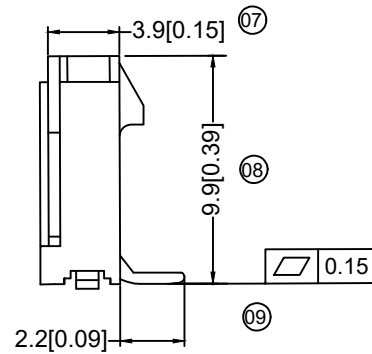

3025 W V S- XX D-LP

- ① Series No.
- ② Category :
- ③ W-wafer
- ④ Welding Board Angle: V-180
- ⑤ Welding Way: S-SMT
- ⑥ Row No.-Pin No. XX-Single row
- ⑦ Special NO. D-Solder Tabs
- ⑧ Material : LP-LCP 94V-0

Poles	Dimension s mm		
	A	B	C
02	9.70	3.00	12.50
03	12.70	6.00	15.50
04	15.70	9.00	18.50
05	18.70	12.00	21.50
06	21.70	15.00	24.50
07	24.70	18.00	27.50
08	27.70	21.00	30.50
09	30.70	24.00	33.50
10	33.70	27.00	36.50
11	36.70	30.00	39.50
12	39.70	33.00	42.50

ECN BO.		DESCRIPTION.		DATE.	REV.	SCALE: 3:1
DESIGNED	CHECKED	APPROVAL	DRAWING NUMBER			
Mikey	Tom	Jerry	PART NAME	3025WVS-08D	UNLESS OTHERWISE SPECIFIED, TOLERANCE:	X ±0.25
			MODEL NAME	3025WVS-08D		X.x ±0.20
			3RD ANGLE PROJ	HANYONES TECH CO.,LTD		X.xx ±0.15
						ANGULAR ±3'
						FILE. NO.