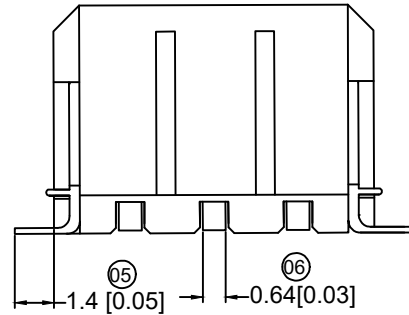

AUTODESK

Specifications :

- Voltage rating: 250V AC / DC
- Current rating: 5A AC / DC
- Withstanding voltage: 1000V AC/minute
- Temperature range: -25 C 85 C
- Insulation resistance: 1000M
- Contact resistance: 10m
- After environmental testing : 20m
- Mark " " Indicate Dimensions Need To Controlled In Emphasis