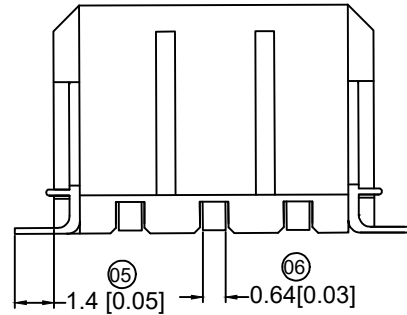

AUTODESK

Specifications :

- Voltage rating: 250V AC / DC
- Current rating: 5A AC / DC
- Withstanding voltage: 1000V AC/minute
- Temperature range: -25 C 85 C
- Insulation resistance: 1000M
- Contact resistance: 10m
- After environmental testing : 20m
- Mark " " Indicate Dimensions Need To Controlled In Emphasis