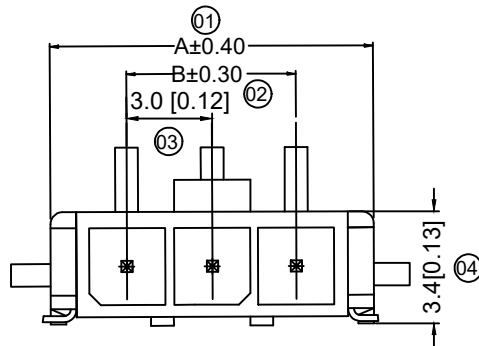

AUTODESK

Specifications :

- Voltage rating: 250V AC / DC
- Current rating: 5A AC / DC
- Withstanding voltage: 1000V AC/minute
- Temperature range: -25 C 85 C
- Insulation resistance: 1000M
- Contact resistance: 10m
- After environmental testing : 20m
- Mark " " Indicate Dimensions Need To Controlled In Emphasis

3025 W V S- XX D-LP

- ① Series No.
- ② Category :
- ③ W-wafer
- ④ Welding Board Angle: V-180
- ⑤ Welding Way: S-SMT
- ⑥ Row No.-Pin No. XX-Single row
- ⑦ Special NO. D-Solder Tabs
- ⑧ Material : LP-LCP 94V-0

Poles	Dimension s mm		
	A	B	C
02	9.70	3.00	12.50
03	12.70	6.00	15.50
04	15.70	9.00	18.50
05	18.70	12.00	21.50
06	21.70	15.00	24.50
07	24.70	18.00	27.50
08	27.70	21.00	30.50
09	30.70	24.00	33.50
10	33.70	27.00	36.50
11	36.70	30.00	39.50
12	39.70	33.00	42.50