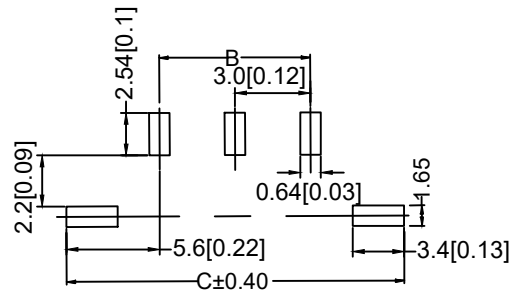

AUTODESK

Specifications :

- Voltage rating: 250V AC / DC
- Current rating: 5A AC / DC
- Withstanding voltage: 1000V AC/minute
- Temperature range: -25 C 85 C
- Insulation resistance: 1000M
- Contact resistance: 10m
- After environmental testing : 20m
- Mark " " Indicate Dimensions Need To Controlled In Emphasis

3025 W V S- XX D-LP

- ① Series No.
- ② Category :
- ③ W-wafer
- ④ Welding Board Angle: V-180
- ⑤ Welding Way: S-SMT
- ⑥ Row No.-Pin No. XX-Single row
- ⑦ Special NO. D-Solder Tabs
- ⑧ Material : LP-LCP 94V-0

Poles	Dimension s mm		
	A	B	C
02	9.70	3.00	12.50
03	12.70	6.00	15.50
04	15.70	9.00	18.50
05	18.70	12.00	21.50
06	21.70	15.00	24.50
07	24.70	18.00	27.50
08	27.70	21.00	30.50
09	30.70	24.00	33.50
10	33.70	27.00	36.50
11	36.70	30.00	39.50
12	39.70	33.00	42.50