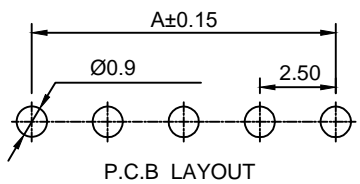

- Specifications:**
规格:
- 1.Voltage rating:250VAC/DC
 额定电压: 250V AC/DC
 - 2.Current rating:3A AC/DC
 额定电流: 3A AC/DC
 - 3.Withstanding voltage:1000V AC/minute
 耐受电压: 1000V AC/分钟
 - 4.Temperature range: -25°C-+85°C
 温度范围: -25°C-+85°C
 - 5.Insulation resistance:1000MΩ MIN
 绝缘电阻: 1000MΩ MIN
 - 6.Contact resistance:10mΩ Max
 接触电阻: 10mΩ Max

8821WV-XXP	Nylon UL94V-0	Brass	Tin Plated	8821H
Series No.	Material	Material	Metal plating	Mate with Housing

Circuits	Dimensions		
	A	B	C
2	2.50	6.10	7.50
3	5.00	8.60	10.00
4	7.50	11.10	12.50
5	10.00	13.60	15.00
6	12.50	16.10	17.50
7	15.00	18.60	20.00
8	17.50	21.10	22.50
9	20.00	23.60	25.00
10	22.50	26.10	27.50
11	25.00	28.60	30.00
12	27.50	31.10	32.50
13	30.00	33.60	35.00
14	32.50	36.10	37.50
15	35.00	38.60	40.00
16	37.50	41.10	42.50

new		2015/5/3		A		瀚源	
ECN BO.		DESCRIPTION.		DATE.			
DESIGNED	CHECKED	APPROVAL	DRAWING NUMBER	SCALE: 1/2		SCALE: 3:1	
Mikey	Tom	Jerry	PART NAME	8821WV-XXP	UNLESS OTHERWISE SPECIFIED,TOLERANCE:	X.	±0.25
			MODEL NAME	H-8821WV-XXP		X.x	±0.20
			3RD ANGLE PROJ	HanElectricity Co.,LTD			X.xx
			FILE.NO.				