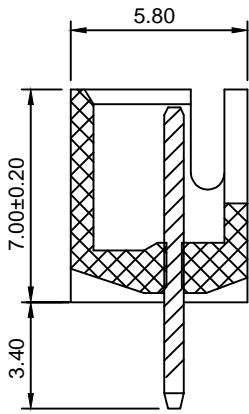

- Specifications:**
规格:
- 1.Voltage rating:250VAC/DC
 额定电压: 250V AC/DC
 - 2.Current rating:3A AC/DC
 额定电流: 3A AC/DC
 - 3.Withstanding voltage:1000V AC/minute
 耐受电压: 1000V AC/分钟
 - 4.Temperature range: -25°C-+85°C
 温度范围: -25°C-+85°C
 - 5.Insulation resistance:1000MΩ MIN
 绝缘电阻: 1000MΩ MIN
 - 6.Contact resistance:10mΩ Max
 接触电阻: 10mΩ Max

8821WV-XXP	Nylon UL94V-0	Brass	Tin Plated	8821H
Series No.	Material	Material	Metal plating	Mate with Housing

Circuits	Dimensions		
	A	B	C
2	2.50	6.10	7.50
3	5.00	8.60	10.00
4	7.50	11.10	12.50
5	10.00	13.60	15.00
6	12.50	16.10	17.50
7	15.00	18.60	20.00
8	17.50	21.10	22.50
9	20.00	23.60	25.00
10	22.50	26.10	27.50
11	25.00	28.60	30.00
12	27.50	31.10	32.50
13	30.00	33.60	35.00
14	32.50	36.10	37.50
15	35.00	38.60	40.00
16	37.50	41.10	42.50

new		2015/5/3		A		瀚源	
ECN BO.		DESCRIPTION.		DATE.			
DESIGNED	CHECKED	APPROVAL	DRAWING NUMBER	SCALE: 1/2		SCALE: 3:1	
Mikey	Tom	Jerry	PART NAME	8821WV-XXP	UNLESS OTHERWISE SPECIFIED,TOLERANCE:	X.	±0.25
			MODEL NAME	H-8821WV-XXP		X.x	±0.20
			3RD ANGLE PROJ	HanElectricity Co.,LTD			X.xx
			FILE.NO.				