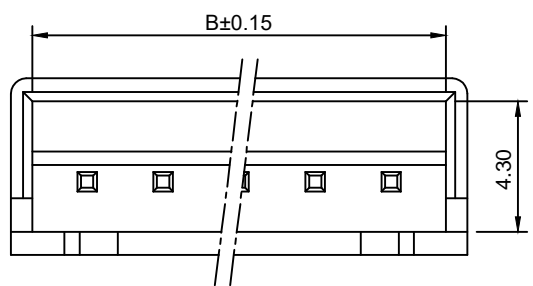

- Specifications:**
规格:
- 1.Voltage rating:250VAC/DC
 额定电压: 250V AC/DC
 - 2.Current rating:3A AC/DC
 额定电流: 3A AC/DC
 - 3.Withstanding voltage:1000V AC/minute
 耐受电压: 1000V AC/分钟
 - 4.Temperature range: -25°C-+85°C
 温度范围: -25°C-+85°C
 - 5.Insulation resistance:1000MΩ MIN
 绝缘电阻: 1000MΩ MIN
 - 6.Contact resistance:10mΩ Max
 接触电阻: 10mΩ Max

8821WV-XXP	Nylon UL94V-0	Brass	Tin Plated	8821H
Series No.	Material	Material	Metal plating	Mate with Housing

Circuits	Dimensions		
	A	B	C
2	2.50	6.10	7.50
3	5.00	8.60	10.00
4	7.50	11.10	12.50
5	10.00	13.60	15.00
6	12.50	16.10	17.50
7	15.00	18.60	20.00
8	17.50	21.10	22.50
9	20.00	23.60	25.00
10	22.50	26.10	27.50
11	25.00	28.60	30.00
12	27.50	31.10	32.50
13	30.00	33.60	35.00
14	32.50	36.10	37.50
15	35.00	38.60	40.00
16	37.50	41.10	42.50

new		2015/5/3		A		瀚源	
ECN BO.		DESCRIPTION.		DATE.			
DESIGNED	CHECKED	APPROVAL	DRAWING NUMBER	SCALE: 1/2		SCALE: 3:1	
Mikey	Tom	Jerry	PART NAME	8821WV-XXP	UNLESS OTHERWISE SPECIFIED,TOLERANCE:	X.	±0.25
			MODEL NAME	H-8821WV-XXP		X.x	±0.20
			3RD ANGLE PROJ	HanElectricity Co.,LTD			X.xx
			FILE.NO.				