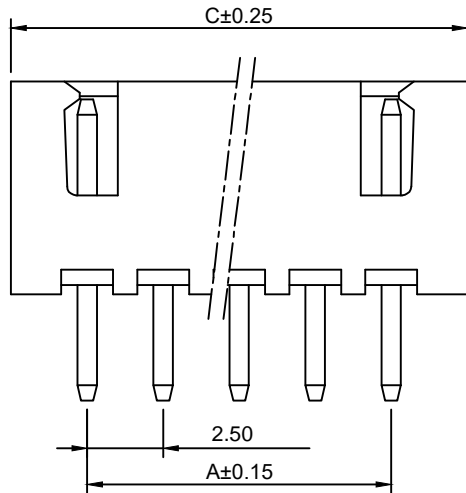

- Specifications:**
规格:
- 1.Voltage rating:250VAC/DC
 额定电压: 250V AC/DC
 - 2.Current rating:3A AC/DC
 额定电流: 3A AC/DC
 - 3.Withstanding voltage:1000V AC/minute
 耐受电压: 1000V AC/分钟
 - 4.Temperature range: -25°C-+85°C
 温度范围: -25°C-+85°C
 - 5.Insulation resistance:1000MΩ MIN
 绝缘电阻: 1000MΩ MIN
 - 6.Contact resistance:10mΩ Max
 接触电阻: 10mΩ Max

8821WV-XXP	Nylon UL94V-0	Brass	Tin Plated	8821H
Series No.	Material	Material	Metal plating	Mate with Housing

Circuits	Dimensions		
	A	B	C
2	2.50	6.10	7.50
3	5.00	8.60	10.00
4	7.50	11.10	12.50
5	10.00	13.60	15.00
6	12.50	16.10	17.50
7	15.00	18.60	20.00
8	17.50	21.10	22.50
9	20.00	23.60	25.00
10	22.50	26.10	27.50
11	25.00	28.60	30.00
12	27.50	31.10	32.50
13	30.00	33.60	35.00
14	32.50	36.10	37.50
15	35.00	38.60	40.00
16	37.50	41.10	42.50

new		2015/5/3		A		瀚源	
ECN BO.		DESCRIPTION.		DATE.			
DESIGNED	CHECKED	APPROVAL	DRAWING NUMBER	SCALE: 1/2		SCALE: 3:1	
Mikey	Tom	Jerry	PART NAME	8821WV-XXP	UNLESS OTHERWISE SPECIFIED,TOLERANCE:	X.	±0.25
			MODEL NAME	H-8821WV-XXP		X.x	±0.20
			3RD ANGLE PROJ	HanElectricity Co.,LTD			X.xx
			FILE.NO.				