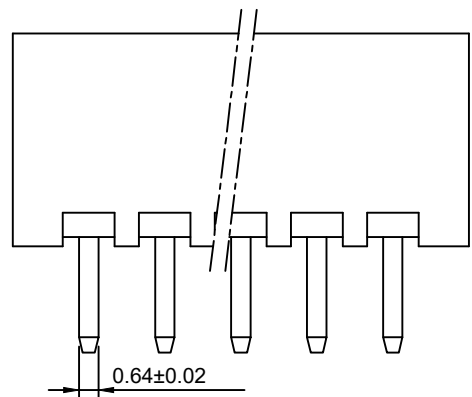

- Specifications:**
规格:
- 1.Voltage rating:250VAC/DC
 额定电压: 250V AC/DC
 - 2.Current rating:3A AC/DC
 额定电流: 3A AC/DC
 - 3.Withstanding voltage:1000V AC/minute
 耐受电压: 1000V AC/分钟
 - 4.Temperature range: -25°C-+85°C
 温度范围: -25°C-+85°C
 - 5.Insulation resistance:1000MΩ MIN
 绝缘电阻: 1000MΩ MIN
 - 6.Contact resistance:10mΩ Max
 接触电阻: 10mΩ Max

8821WV-XXP	Nylon UL94V-0	Brass	Tin Plated	8821H
Series No.	Material	Material	Metal plating	Mate with Housing

Circuits	Dimensions		
	A	B	C
2	2.50	6.10	7.50
3	5.00	8.60	10.00
4	7.50	11.10	12.50
5	10.00	13.60	15.00
6	12.50	16.10	17.50
7	15.00	18.60	20.00
8	17.50	21.10	22.50
9	20.00	23.60	25.00
10	22.50	26.10	27.50
11	25.00	28.60	30.00
12	27.50	31.10	32.50
13	30.00	33.60	35.00
14	32.50	36.10	37.50
15	35.00	38.60	40.00
16	37.50	41.10	42.50

new		2015/5/3		A		瀚源	
ECN BO.		DESCRIPTION.		DATE.			
DESIGNED	CHECKED	APPROVAL	DRAWING NUMBER	SCALE: 1/2		SCALE: 3:1	
Mikey	Tom	Jerry	PART NAME	8821WV-XXP	UNLESS OTHERWISE SPECIFIED,TOLERANCE:	X.	±0.25
			MODEL NAME	H-8821WV-XXP		X.x	±0.20
			3RD ANGLE PROJ	HanElectricity Co.,LTD			X.xx
			FILE.NO.				