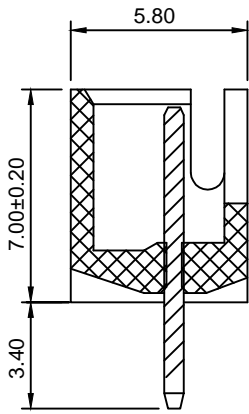

- Specifications:**
 规格:
- 1.Voltage rating:250VAC/DC
 额定电压: 250V AC/DC
 - 2.Current rating:3A AC/DC
 额定电流: 3A AC/DC
 - 3.Withstanding voltage:1000V AC/minute
 耐受电压: 1000V AC/分钟
 - 4.Temperature range: -25°C-+85°C
 温度范围: -25°C-+85°C
 - 5.Insulation resistance:1000MΩ MIN
 绝缘电阻: 1000MΩ MIN
 - 6.Contact resistance:10mΩ Max
 接触电阻: 10mΩ Max

8821WV-XXP	Nylon UL94V-0	Brass	Tin Plated	8821H
Series No.	Material	Material	Metal plating	Mate with Housing

Circuits	Dimensions		
	A	B	C
2	2.50	6.10	7.50
3	5.00	8.60	10.00
4	7.50	11.10	12.50
5	10.00	13.60	15.00
6	12.50	16.10	17.50
7	15.00	18.60	20.00
8	17.50	21.10	22.50
9	20.00	23.60	25.00
10	22.50	26.10	27.50
11	25.00	28.60	30.00
12	27.50	31.10	32.50
13	30.00	33.60	35.00
14	32.50	36.10	37.50
15	35.00	38.60	40.00
16	37.50	41.10	42.50

ECN BO.		new		2015/5/3	A	瀚源
DESIGNED	CHECKED	APPROVAL	DRAWING NUMBER	DATE.	REV.	
Mikey	Tom	Jerry	PART NAME	8821WV-XXP	UNLESS OTHERWISE SPECIFIED,TOLERANCE:	X. ±0.25 X.x ±0.20 X.xx ±0.15 ANGULAR ±3°
			MODEL NAME	H-8821WV-XXP		
			3RD ANGLE PROJ	HanElectricity Co.,LTD		FILE.NO.