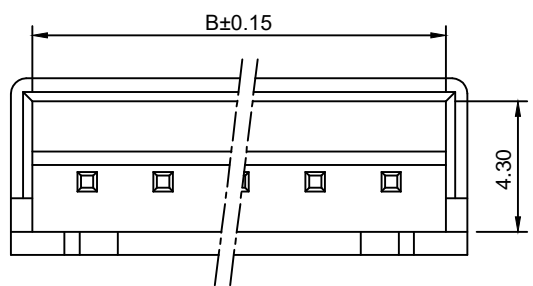

- Specifications:**
 规格:
- 1.Voltage rating:250VAC/DC
 额定电压: 250V AC/DC
 - 2.Current rating:3A AC/DC
 额定电流: 3A AC/DC
 - 3.Withstanding voltage:1000V AC/minute
 耐受电压: 1000V AC/分钟
 - 4.Temperature range: -25°C-+85°C
 温度范围: -25°C-+85°C
 - 5.Insulation resistance:1000MΩ MIN
 绝缘电阻: 1000MΩ MIN
 - 6.Contact resistance:10mΩ Max
 接触电阻: 10mΩ Max

8821WV-XXP	Nylon UL94V-0	Brass	Tin Plated	8821H
Series No.	Material	Material	Metal plating	Mate with Housing

Circuits	Dimensions		
	A	B	C
2	2.50	6.10	7.50
3	5.00	8.60	10.00
4	7.50	11.10	12.50
5	10.00	13.60	15.00
6	12.50	16.10	17.50
7	15.00	18.60	20.00
8	17.50	21.10	22.50
9	20.00	23.60	25.00
10	22.50	26.10	27.50
11	25.00	28.60	30.00
12	27.50	31.10	32.50
13	30.00	33.60	35.00
14	32.50	36.10	37.50
15	35.00	38.60	40.00
16	37.50	41.10	42.50

ECN BO.		new		2015/5/3	A	瀚源
DESIGNED	CHECKED	APPROVAL	DRAWING NUMBER	DATE.	REV.	
Mikey	Tom	Jerry	PART NAME	8821WV-XXP	UNLESS OTHERWISE SPECIFIED,TOLERANCE:	X. ±0.25 X.x ±0.20 X.xx ±0.15 ANGULAR ±3°
			MODEL NAME	H-8821WV-XXP		
			3RD ANGLE PROJ	HanElectricity Co.,LTD		FILE.NO.