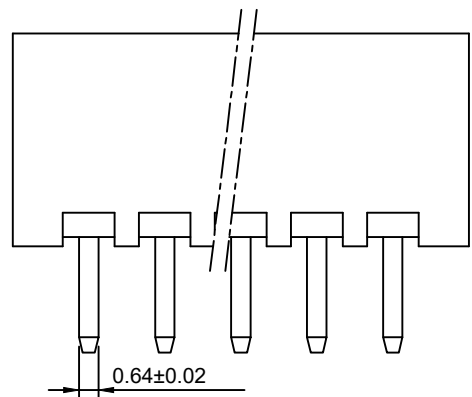

- Specifications:**
 规格:
- 1.Voltage rating:250VAC/DC
 额定电压: 250V AC/DC
 - 2.Current rating:3A AC/DC
 额定电流: 3A AC/DC
 - 3.Withstanding voltage:1000V AC/minute
 耐受电压: 1000V AC/分钟
 - 4.Temperature range: -25°C-+85°C
 温度范围: -25°C-+85°C
 - 5.Insulation resistance:1000MΩ MIN
 绝缘电阻: 1000MΩ MIN
 - 6.Contact resistance:10mΩ Max
 接触电阻: 10mΩ Max

8821WV-XXP	Nylon UL94V-0	Brass	Tin Plated	8821H
Series No.	Material	Material	Metal plating	Mate with Housing

Circuits	Dimensions		
	A	B	C
2	2.50	6.10	7.50
3	5.00	8.60	10.00
4	7.50	11.10	12.50
5	10.00	13.60	15.00
6	12.50	16.10	17.50
7	15.00	18.60	20.00
8	17.50	21.10	22.50
9	20.00	23.60	25.00
10	22.50	26.10	27.50
11	25.00	28.60	30.00
12	27.50	31.10	32.50
13	30.00	33.60	35.00
14	32.50	36.10	37.50
15	35.00	38.60	40.00
16	37.50	41.10	42.50

ECN BO.		new		2015/5/3	A	瀚源
DESIGNED	CHECKED	APPROVAL	DRAWING NUMBER	DATE.	REV.	
Mikey	Tom	Jerry	PART NAME	8821WV-XXP	UNLESS OTHERWISE SPECIFIED,TOLERANCE:	X. ±0.25 X.x ±0.20 X.xx ±0.15 ANGULAR ±3°
			MODEL NAME	H-8821WV-XXP		
			3RD ANGLE PROJ	HanElectricity Co.,LTD		FILE.NO.