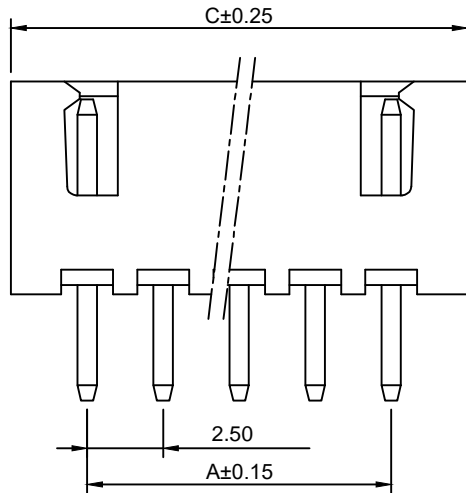

- Specifications:**
 规格:
- 1.Voltage rating:250VAC/DC
 额定电压: 250V AC/DC
 - 2.Current rating:3A AC/DC
 额定电流: 3A AC/DC
 - 3.Withstanding voltage:1000V AC/minute
 耐受电压: 1000V AC/分钟
 - 4.Temperature range: -25°C-+85°C
 温度范围: -25°C-+85°C
 - 5.Insulation resistance:1000MΩ MIN
 绝缘电阻: 1000MΩ MIN
 - 6.Contact resistance:10mΩ Max
 接触电阻: 10mΩ Max

8821WV-XXP	Nylon UL94V-0	Brass	Tin Plated	8821H
Series No.	Material	Material	Metal plating	Mate with Housing

Circuits	Dimensions		
	A	B	C
2	2.50	6.10	7.50
3	5.00	8.60	10.00
4	7.50	11.10	12.50
5	10.00	13.60	15.00
6	12.50	16.10	17.50
7	15.00	18.60	20.00
8	17.50	21.10	22.50
9	20.00	23.60	25.00
10	22.50	26.10	27.50
11	25.00	28.60	30.00
12	27.50	31.10	32.50
13	30.00	33.60	35.00
14	32.50	36.10	37.50
15	35.00	38.60	40.00
16	37.50	41.10	42.50

ECN BO.		new		2015/5/3	A	瀚源
DESIGNED	CHECKED	APPROVAL	DRAWING NUMBER	DATE.	REV.	
Mikey	Tom	Jerry	PART NAME	8821WV-XXP	UNLESS OTHERWISE SPECIFIED,TOLERANCE:	X. ±0.25 X.x ±0.20 X.xx ±0.15 ANGULAR ±3°
			MODEL NAME	H-8821WV-XXP		
			3RD ANGLE PROJ	HanElectricity Co.,LTD		FILE.NO.