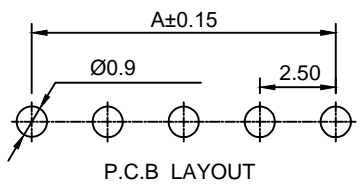

- Specifications:**
 规格:
- 1.Voltage rating:250VAC/DC
 额定电压: 250V AC/DC
 - 2.Current rating:3A AC/DC
 额定电流: 3A AC/DC
 - 3.Withstanding voltage:1000V AC/minute
 耐受电压: 1000V AC/分钟
 - 4.Temperature range: -25°C-+85°C
 温度范围: -25°C-+85°C
 - 5.Insulation resistance:1000MΩ MIN
 绝缘电阻: 1000MΩ MIN
 - 6.Contact resistance:10mΩ Max
 接触电阻: 10mΩ Max

8821WV-XXP	Nylon UL94V-0	Brass	Tin Plated	8821H
Series No.	Material	Material	Metal plating	Mate with Housing

Circuits	Dimensions		
	A	B	C
2	2.50	6.10	7.50
3	5.00	8.60	10.00
4	7.50	11.10	12.50
5	10.00	13.60	15.00
6	12.50	16.10	17.50
7	15.00	18.60	20.00
8	17.50	21.10	22.50
9	20.00	23.60	25.00
10	22.50	26.10	27.50
11	25.00	28.60	30.00
12	27.50	31.10	32.50
13	30.00	33.60	35.00
14	32.50	36.10	37.50
15	35.00	38.60	40.00
16	37.50	41.10	42.50

ECN BO.		new		2015/5/3	A	瀚源
DESIGNED	CHECKED	APPROVAL	DRAWING NUMBER	DATE.	REV.	
Mikey	Tom	Jerry	PART NAME	8821WV-XXP	UNLESS OTHERWISE SPECIFIED,TOLERANCE:	X. ±0.25 X.x ±0.20 X.xx ±0.15 ANGULAR ±3°
			MODEL NAME	H-8821WV-XXP		
			3RD ANGLE PROJ	HanElectricity Co.,LTD		FILE.NO.